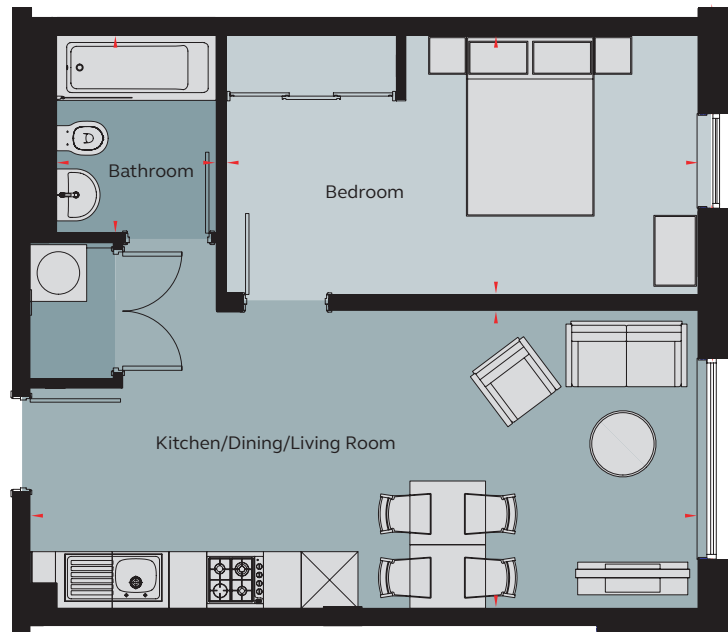

1 Bedroom Apartment

Type 1E

Apartments 110, 210, 310, 410, 510, 610, 710, 810

PIN YARD

Floor areas

Kitchen/Dining/Living Room	7.04m x 3.13m	23' 1" x 10' 3"
Bedroom	4.99m x 2.73m	16' 4" x 8' 11"
Bathroom	1.95m x 2.08m	6' 5" x 6' 10"

Total Area	42.7 sq m	459.62 sq ft
-------------------	------------------	---------------------

Floor locator

Floor 1, 2, 3, 4, 5, 6, 7, 8

These plans are to be used as a guide only to the apartment types available.