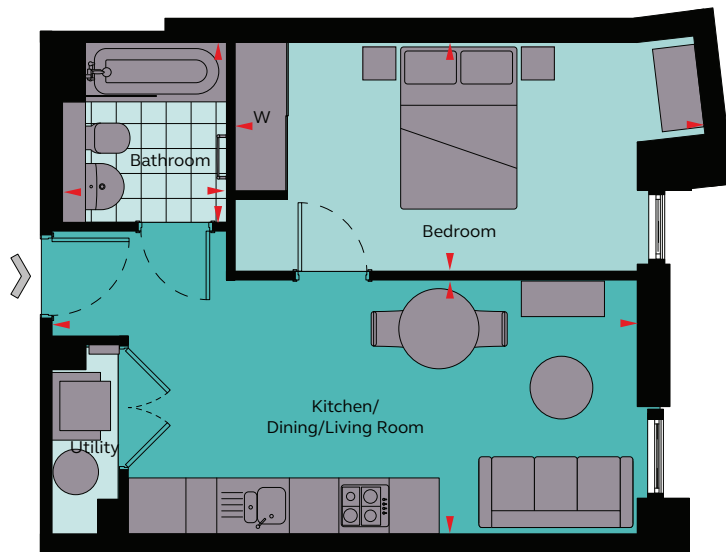

1 Bedroom Apartment

Type X

THE
BARNUM

Floor areas

Kitchen / Dining / Living	7.03 m x 3.05 m	23' 1" x 10' 0"
Bedroom	5.65 m x 2.74 m	18' 7" x 9' 0"
Bathroom	2.00 m x 2.15 m	6' 7" x 7' 1"

Total Area 42.29 sq m 455.24 sq ft

Floor locator

Floor 1

These plans are to be used as a guide only and are for illustrative purposes to the apartment types and sizes available.