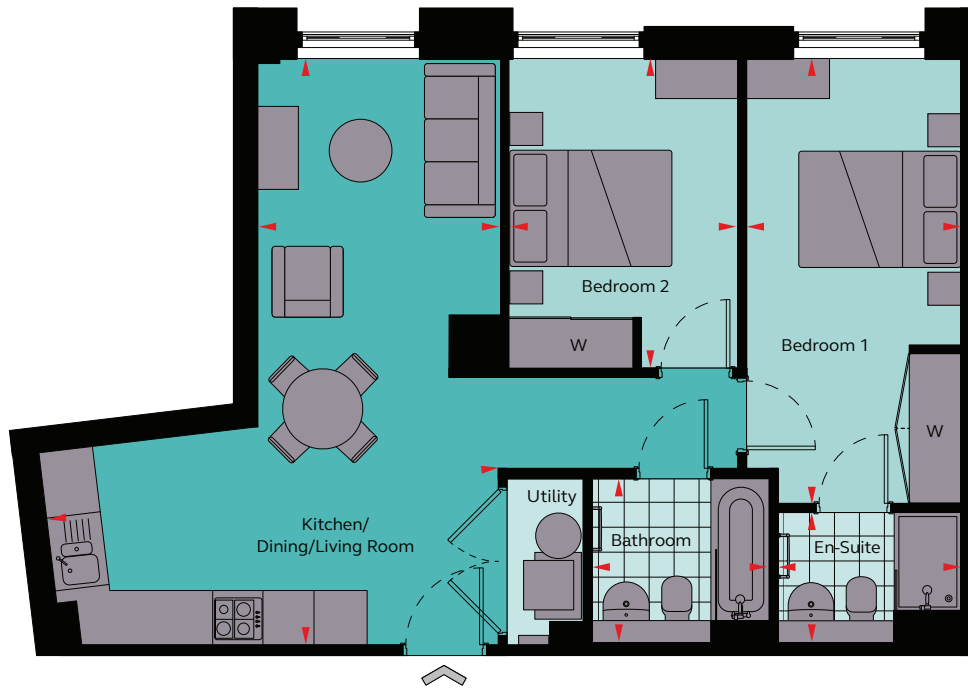

2 Bedroom Apartment

Type M

THE BARNUM

Floor areas

Kitchen / Dining / Living	5.54 m x 7.03 m	18' 2" x 23' 1"
Bedroom 1	2.57 m x 5.50 m	8' 5" x 18' 1"
En-Suite	2.19 m x 1.60 m	7' 2" x 5' 3"
Bedroom 2	2.71 m x 3.81 m	8' 11" x 12' 6"
Bathroom	2.15 m x 2.00 m	7' 1" x 6' 7"
Total Area	66.96 sq m	720.73 sq ft

Floor locator

Floor 1

These plans are to be used as a guide only and are for illustrative purposes to the apartment types and sizes available.