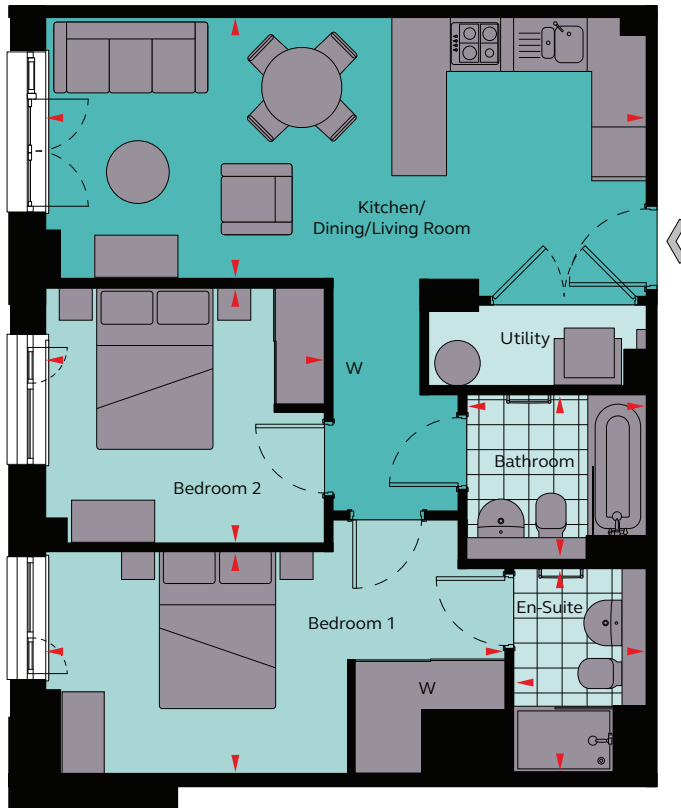

# 2 Bedroom Apartment

Type K

THE BARNUM

## Floor areas

Kitchen / Dining / Living	7.20 m x 3.15 m	23' 8" x 10' 4"
Bedroom 1	5.51 m x 2.67 m	18' 1" x 8' 9"
En-Suite	1.60 m x 2.46 m	5' 3" x 8' 1"
Bedroom 2	3.34 m x 3.11 m	11' 0" x 10' 2"
Bathroom	2.15 m x 2.00 m	7' 1" x 6' 7"

**Total Area** 65.46 sq m 704.55 sq ft

## Floor locator

Floor 8

These plans are to be used as a guide only and are for illustrative purposes to the apartment types and sizes available.