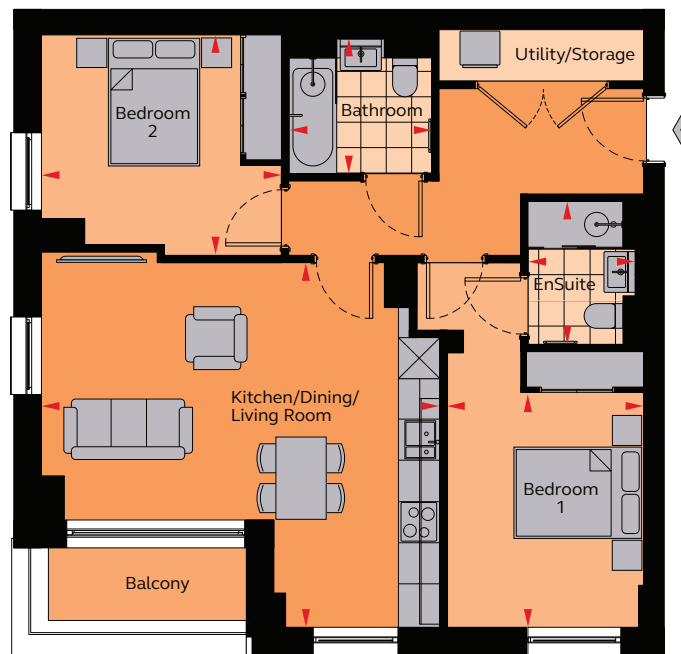

2 Bedroom Apartment

Type 2D (Levels 1 & 2)

Apartments No. 103, 203

THE
MINT

Floor areas

Kitchen / Dining / Living	5.33 m / 5.74 m	17.5 ft / 18.8 ft
Bedroom 1	3.35 m / 3.09 m	11.0 ft / 10.1 ft
Ensuite	2.10 m / 1.30 m	6.9 ft / 4.3 ft
Bathroom	1.70 m / 2.10 m	5.6 ft / 6.9 ft
Bedroom 2	3.12 m / 2.95 m	10.2 ft / 9.7 ft
Total Area	71.5 sq m	770 sq ft

Floor locator

Floor 1, 2

These plans are to be used as a guide only and are for illustrative purposes to the apartment types and sizes available. * Handed apartment

Rent well. Live well.

grainger