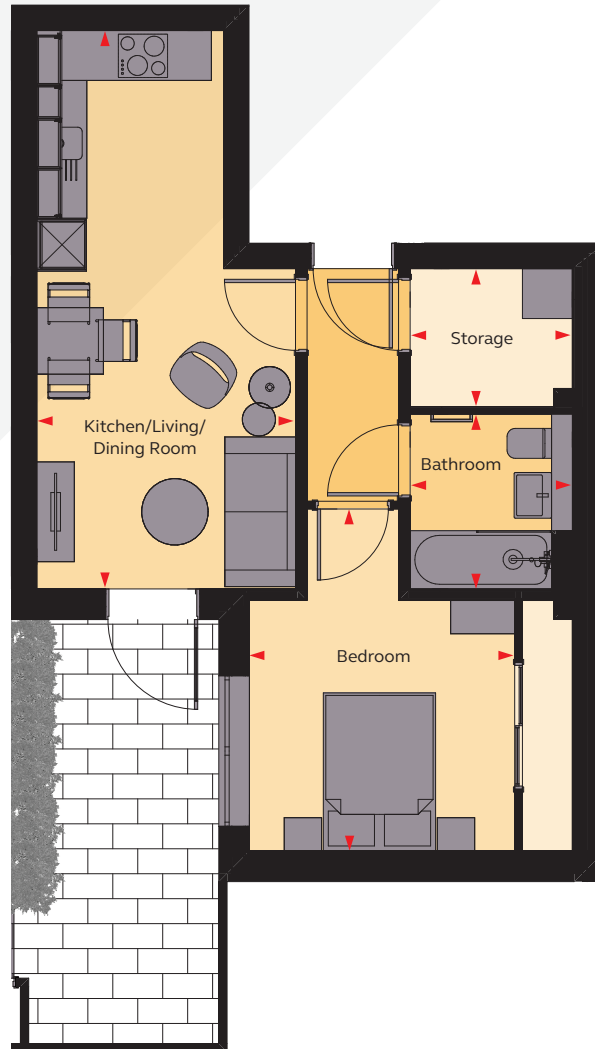

1 Bedroom Apartment

Type J
Units 9, 21, 33

GILDERS
YARD

Floor areas

Kitchen/Dining/Living Room	3.11m x 6.71m	10' 2" x 22' 0"
Bedroom	3.20m x 4.11m	10' 6" x 13' 6"
Bathroom	1.95m x 2.10m	6' 5" x 6' 11"
Storage	1.95m x 1.66m	6' 5" x 5' 5"
Total Area	43.4 sq m	467.2 sq ft

Block B floor locator

Floor 1

These plans are to be used as a guide only to the apartment types available.