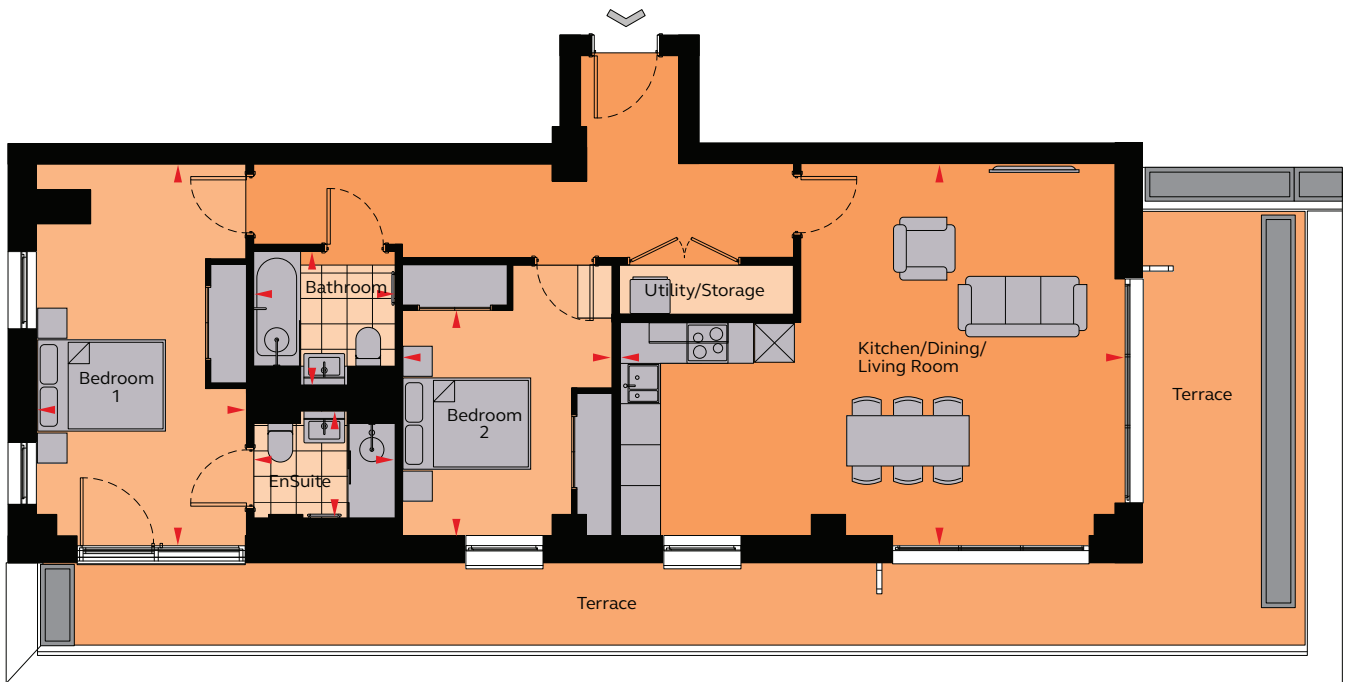

# 2 Bedroom Apartment

Type 2P(1)

Apartments No. 601, 607\*

THE  
MINT

## Floor areas

Bedroom 1	3.33 m / 3.00 m	10.9 ft / 9.8 ft
Ensuite	1.30 m / 2.10 m	4.3 ft / 6.9 ft
Bathroom	1.70 m / 2.10 m	5.6 ft / 6.9 ft
Bedroom 2	5.49 m / 2.50 m	18.0 ft / 8.2 ft
Kitchen / Dining / Living	5.50 m / 7.32 m	18.1 ft / 24.0 ft
<b>Total Area</b>	<b>89 sq m</b>	<b>957 sq ft</b>

## Floor locator

Floor 6

These plans are to be used as a guide only and are for illustrative purposes to the apartment types and sizes available. \* Handed apartment

Rent well. Live well.

grainger