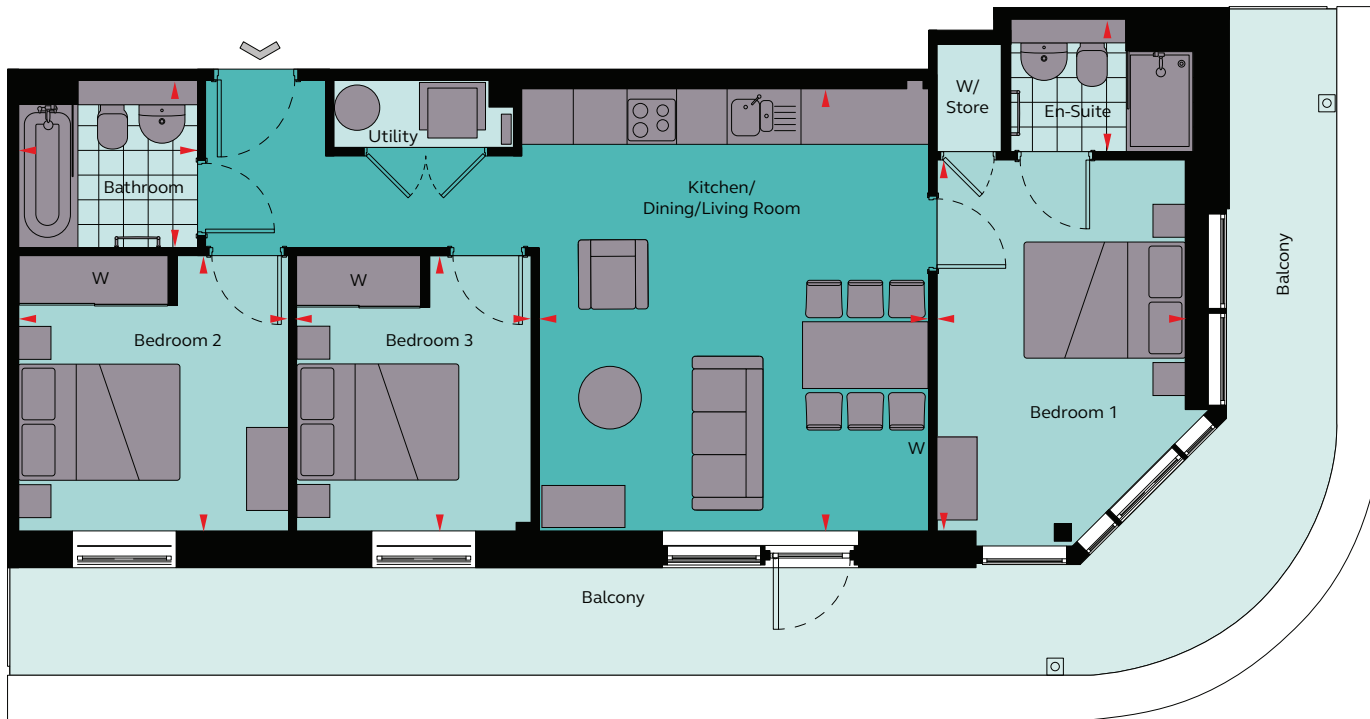

3 Bedroom Apartment

Type C

THE BARNUM

Floor areas

Kitchen / Dining / Living	4.68 m x 5.31 m	15' 4" x 17' 5"
Bedroom 1	3.00 m x 4.46 m	9' 10" x 14' 8"
En-Suite	2.20 m x 1.60 m	7' 3" x 5' 3"
Bedroom 2	3.22 m x 3.30 m	10' 7" x 10' 10"
Bedroom 3	2.83 m x 3.30 m	9' 4" x 10' 10"
Bathroom	2.15 m x 2.00 m	7' 1" x 6' 7"

Total Area 77.79 sq m 837.34 sq ft

Floor locator

Floor 8

These plans are to be used as a guide only and are for illustrative purposes to the apartment types and sizes available.