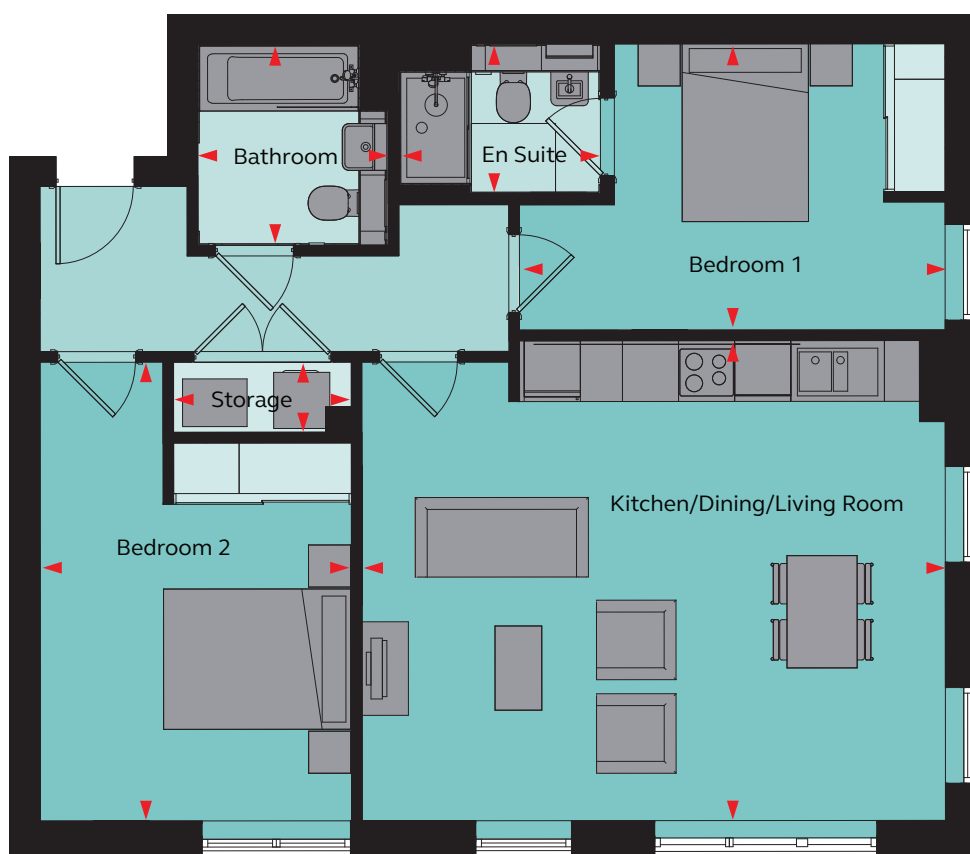

# 2 Bedroom Apartment

Type C-11  
Apartment 17

WEAVERS  
YARD

## Floor areas

Kitchen/Dining/Living Room	6.20m x 5.09m	20' 4" x 16' 8"
Bedroom 1	4.52m x 3.06m	14' 10" x 10' 1"
En Suite	2.15m x 1.60m	7' 1" x 5' 3"
Bedroom 2	3.32m x 4.86m	10' 11" x 15' 11"
Bathroom	2.02m x 2.15m	6' 8" x 7' 1"
Storage 1	1.90m x 0.75m	6' 3" x 2' 6"
<b>Total Area</b>	<b>77.8 sq m</b>	<b>837.4 sq ft</b>

## Purl House floor locator

Floor 3

These plans are to be used as a guide only to the apartment type and sizes available.