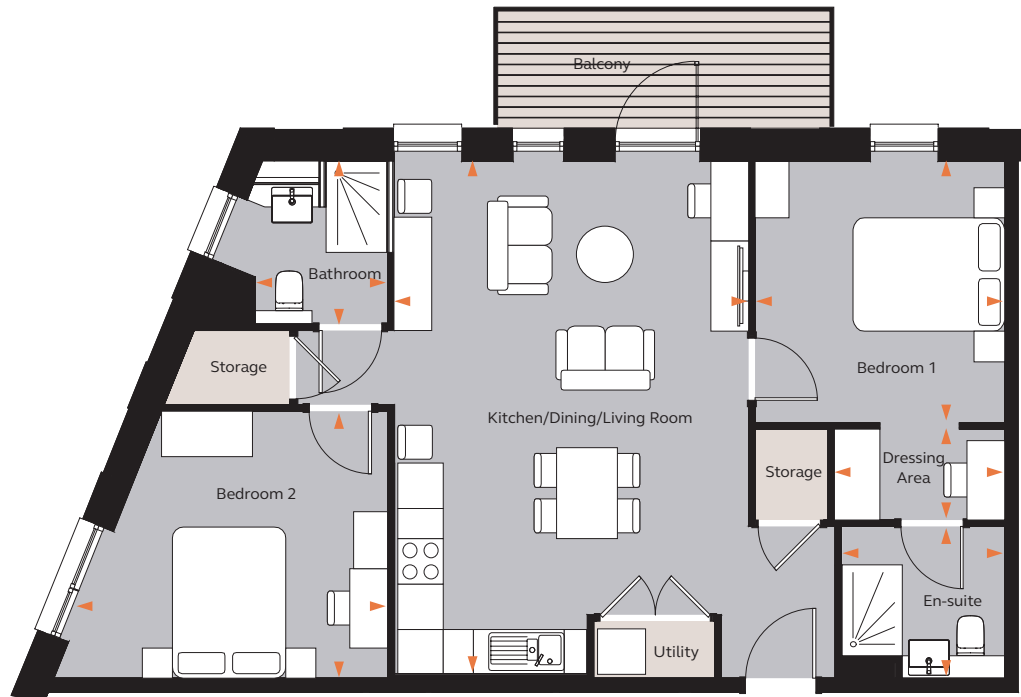

## 2 Bedroom Apartment

### Adlay Apartments

Units 91

#### Floor areas

Kitchen/Dining/Living	4.70m x 6.84m	15' 5" x 22' 5"
Bedroom 1	3.30m x 3.43m	10' 10" x 11' 3"
Dressing Area	2.31m x 1.20m	7' 7" x 3' 11"
En-suite	2.13m x 2.02m	7' 0" x 6' 8"
Bedroom 2	4.14m x 3.53m	13' 7" x 11' 7"
Bathroom	1.75m x 2.16m	5' 9" x 7' 1"
<b>Total Area (NIA)</b>	<b>76.2 sq m</b>	<b>821 sq ft</b>
Balcony	7.2 sq m	78 sq ft

#### Floor locator

Block B  
Floor 2

These plans are to be used as a guide only to the apartment types available.

All measurements are estimated and for guidance only.