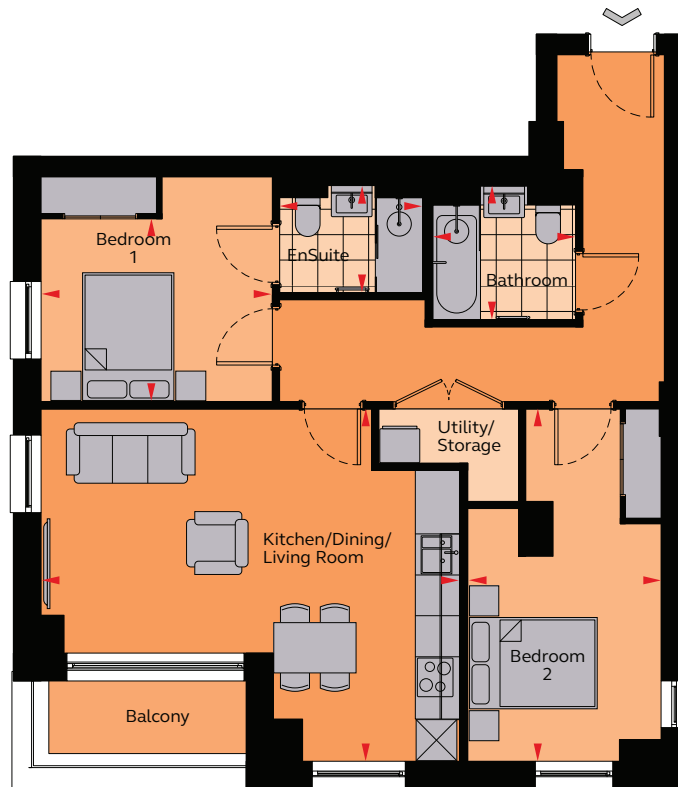

2 Bedroom Apartment

Type 2G

Apartments No. 117, 217, 317

THE
MINT

Floor areas

Kitchen / Dining / Living	5.16 m / 6.14 m	16.9 ft / 20.1 ft
Bedroom 1	2.63 m / 3.66 m	8.6 ft / 12.0 ft
Ensuite	1.30 m / 2.10 m	4.3 ft / 6.9 ft
Bathroom	1.70 m / 2.10 m	5.6 ft / 6.9 ft
Bedroom 2	5.16 m / 2.85 m	16.9 ft / 9.3 ft
Total Area	74.0 sq m	796.57 sq ft

Floor locator

Floor 1, 2, 3

These plans are to be used as a guide only and are for illustrative purposes to the apartment types and sizes available. * Handed apartment

Rent well. Live well.

grainger