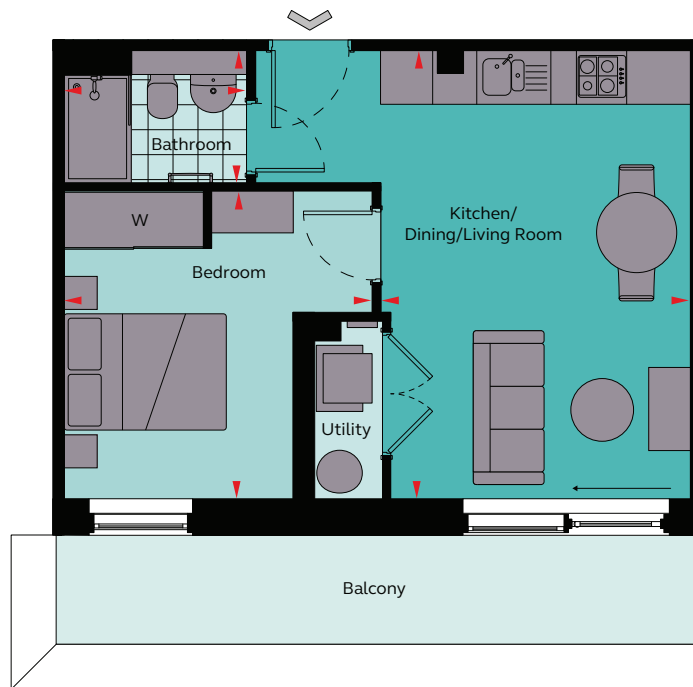

1 Bedroom Apartment

Type J

Floor areas

Kitchen / Dining / Living	5.23 m x 5.40 m	17' 2" x 17' 9"
Bedroom	3.71 m x 3.70 m	12' 2" x 12' 2"
Bathroom	2.20 m x 1.60 m	7' 3" x 5' 3"
Total Area	40.63 sq m	437.38 sq ft

Floor locator

Floor 8

These plans are to be used as a guide only and are for illustrative purposes to the apartment types and sizes available.