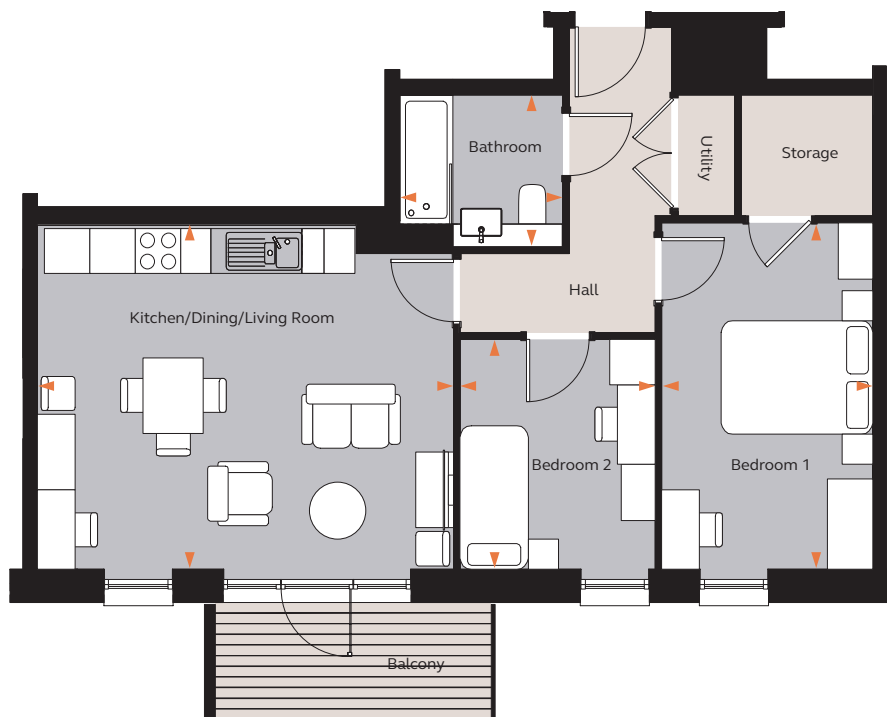

MILLET
PLACE

2 Bedroom Apartment

Poppy Apartments

Units 52, 58, 64, 70, 76, 82

Floor areas

Kitchen/Dining/Living	5.51m x 4.61m	18' 1" x 15' 2"
Bedroom 1	2.77m x 4.60m	9' 1" x 15' 1"
Bedroom 2	2.59m x 3.03m	8' 6" x 9' 11"
Bathroom	2.17m x 2.02m	7' 1" x 6' 8"
Total Area (NIA)	62.6 sq m	675 sq ft
Balcony	6.2 sq m	67 sq ft

Floor locator

Block A
Floor 9, 10, 11, 12, 13, 14

These plans are to be used as a guide only to the apartment types available.

All measurements are estimated and for guidance only.