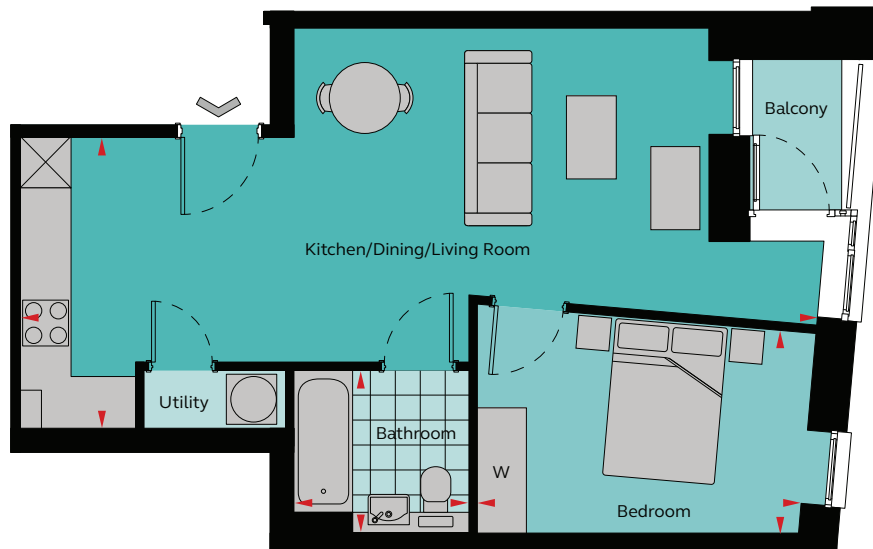

1 Bedroom Apartment

Type I

Floor areas

Kitchen / Dining / Living	9.65m x 3.49m	31' 8" x 11' 5"
Bedroom	4.07m x 2.75m	13' 4" x 9' 0"
Bathroom	2.10m x 1.95m	6' 11" x 6' 5"
Total Area	46.0 sq m	495.14 sq ft

Floor locator

Nickel floors 2, 3

Ingot floors

These plans are to be used as a guide only and are for illustrative purposes to the apartment types and sizes available.