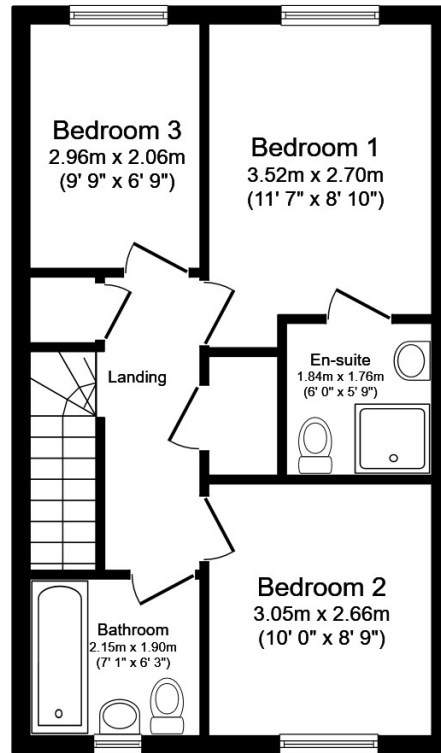

Ground Floor

Floor area 41.8 sq.m. (450 sq.ft.)

First Floor

Floor area 41.8 sq.m. (450 sq.ft.)

Total floor area: 83.7 sq.m. (901 sq.ft.)

This floor plan is for illustrative purposes only. It is not drawn to scale. Any measurements, floor areas (including any total floor area), openings and orientations are approximate. No details are guaranteed, they cannot be relied upon for any purpose and do not form any part of any agreement. No liability is taken for any error, omission or misstatement. A party must rely upon its own inspection(s). Powered by www.Propertybox.io