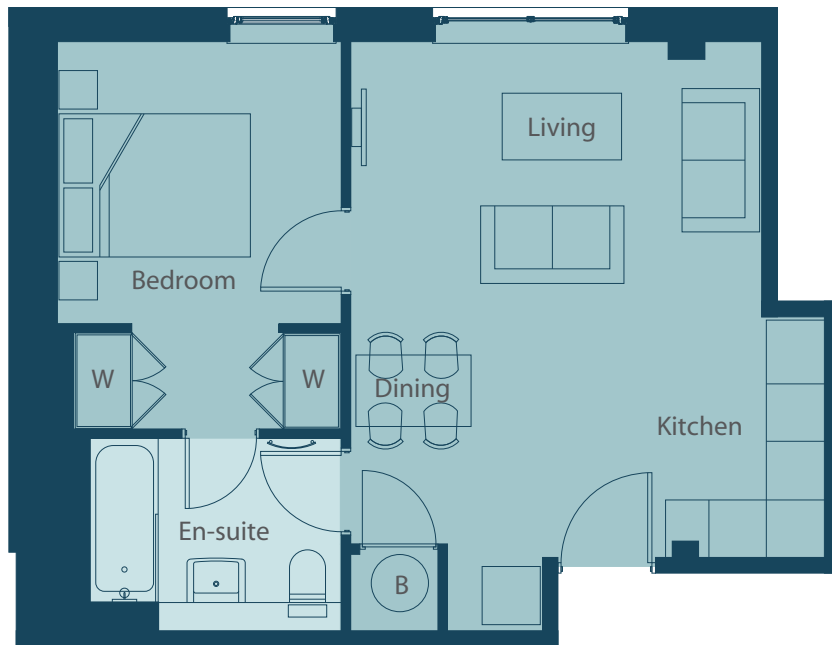

EST. **F** 2018

THE FORGE

NEWCASTLE

APARTMENT TYPE WEST 802

ONE BEDROOM

TOTAL INDOOR AREA
495.14 SQ FT / 46 SQ M

APARTMENT LOCATION

Floorplans are for illustrative purposes only, not to scale and should be used for guidance. Any measurements quoted are approximations. Please ask your sales advisor about any of these details at the time of purchase. November 2022