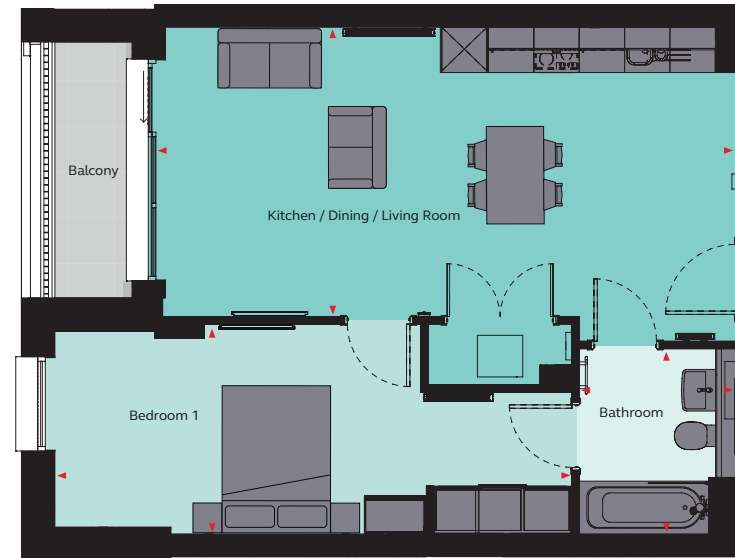

1 Bedroom Apartment

Type 42

B113, B214, B314, B414, B514, B614, B713

Floor areas

Kitchen / Dining / Living Room	7.7m x 3.8m	25'3" x 12'6"
Bedroom 1	6.8m x 2.8m	22'4" x 9'2"
Bathroom	2.1m x 2.5m	6'11" x 8'2"
Total Area	54.86 sq m	590.49 sq ft

Floor locator

Floors 1st - 7th

GLASSHOUSE
SQUARE

These plans are to be used as a guide only and are for illustrative purposes to the apartment types and sizes available.