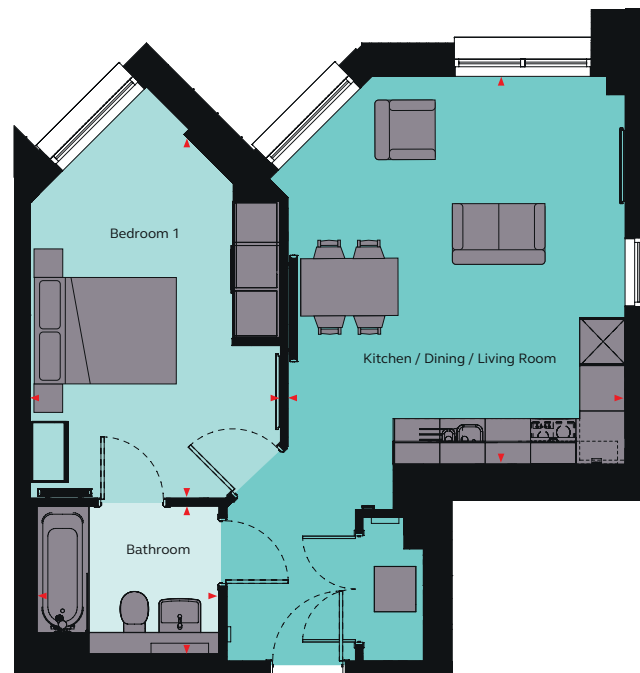

1 Bedroom Apartment

Type 2

A105, A205, A305, A405, A505, A605, A705, A805, A905, A1005, A1105, A1205, A1305, A1403, A1503, A1603

Floor areas

Kitchen / Dining / Living Room	4.5m x 5.2m	14'9" x 17'1"
Bedroom 1	3.3m x 4.8m	10'10" x 15'9"
Bathroom	2.4m x 2.0m	7'10" x 6'7"
Total Area	50.77 sq m	546.49 sq ft

Floor locator

Floors 1st - 16th

GLASSHOUSE
SQUARE