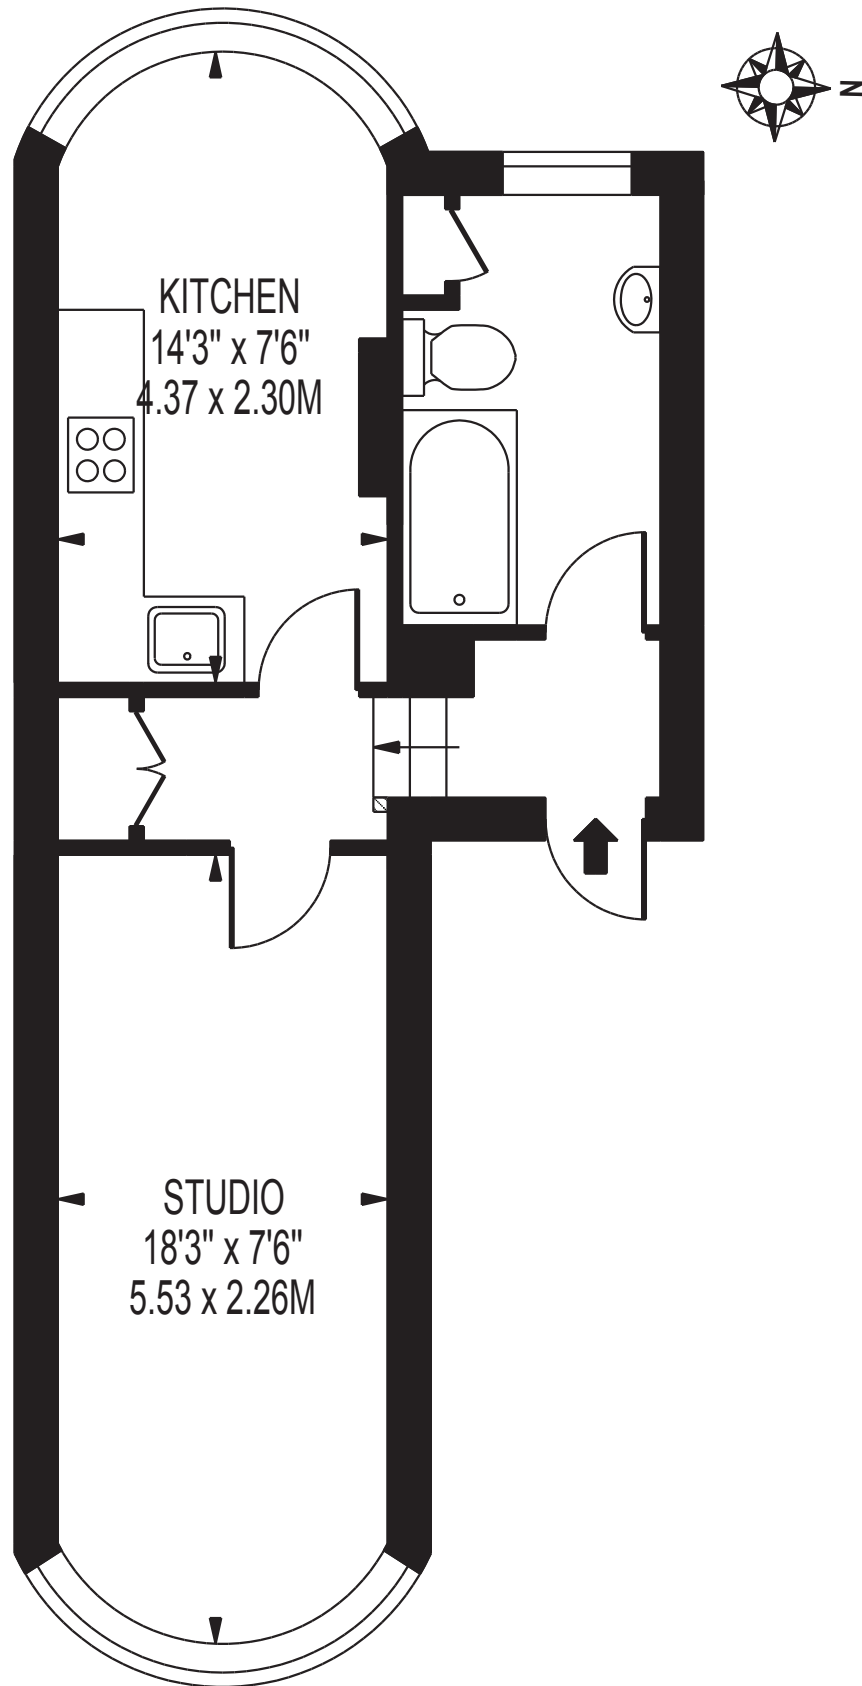

THE GARDENS

APPROXIMATE GROSS INTERNAL FLOOR AREA: 350 SQ FT - 32.54 SQ M

GROUND FLOOR

FOR ILLUSTRATION PURPOSES ONLY

THIS FLOOR PLAN SHOULD BE USED AS A GENERAL OUTLINE FOR GUIDANCE ONLY AND DOES NOT CONSTITUTE IN WHOLE OR IN PART AN OFFER OR CONTRACT.
ANY INTENDING PURCHASER OR LESSEE SHOULD SATISFY THEMSELVES BY INSPECTION, SEARCHES, ENQUIRIES AND FULL SURVEY AS TO THE CORRECTNESS OF EACH STATEMENT.
ANY AREAS, MEASUREMENTS OR DISTANCES QUOTED ARE APPROXIMATE AND SHOULD NOT BE USED TO VALUE A PROPERTY OR BE THE BASIS OF ANY SALE OR LET.