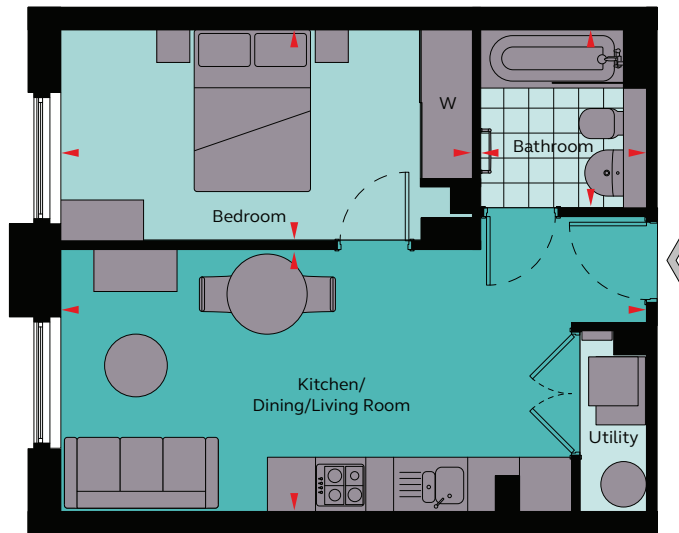

1 Bedroom Apartment

Type F

THE
BARNUM

Floor areas

Kitchen / Dining / Living	7.02 m x 3.15 m	23' 1" x 10' 4"
Bedroom	4.92 m x 2.55 m	16' 2" x 8' 5"
Bathroom	2.00 m x 2.15 m	6' 7" x 7' 1"
Total Area	40.82 sq m	439.33 sq ft

Floor locator

Floor 1

These plans are to be used as a guide only and are for illustrative purposes to the apartment types and sizes available.