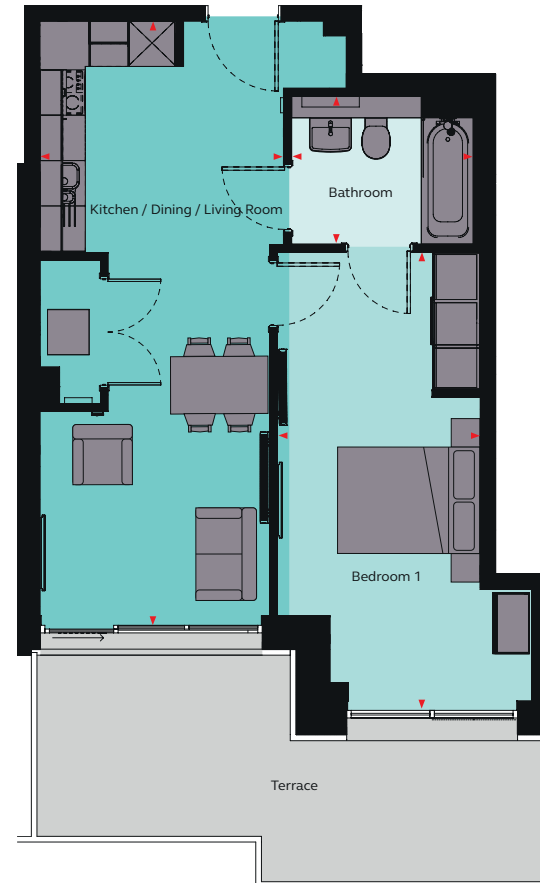

1 Bedroom Apartment

Type 4

A102*, A202, A302, A402, A502, A602, A702, A802, A902, A1102, A1202, A1302

Floor areas

Kitchen / Dining / Living Room	3.2m x 8.3m	10'6" x 27'3"
Bedroom 1	2.7m x 6.5m	8'10" x 21'4"
Bathroom	2.4m x 2.0m	7'10" x 6'7"
Total Area	48.07 sq m	517.38 sq ft

Floor locator

Floors 1st - 9th, 11th - 13th

GLASSHOUSE
SQUARE

These plans are to be used as a guide only and are for illustrative purposes to the apartment types and sizes available. * Indicates has access to podium terrace.