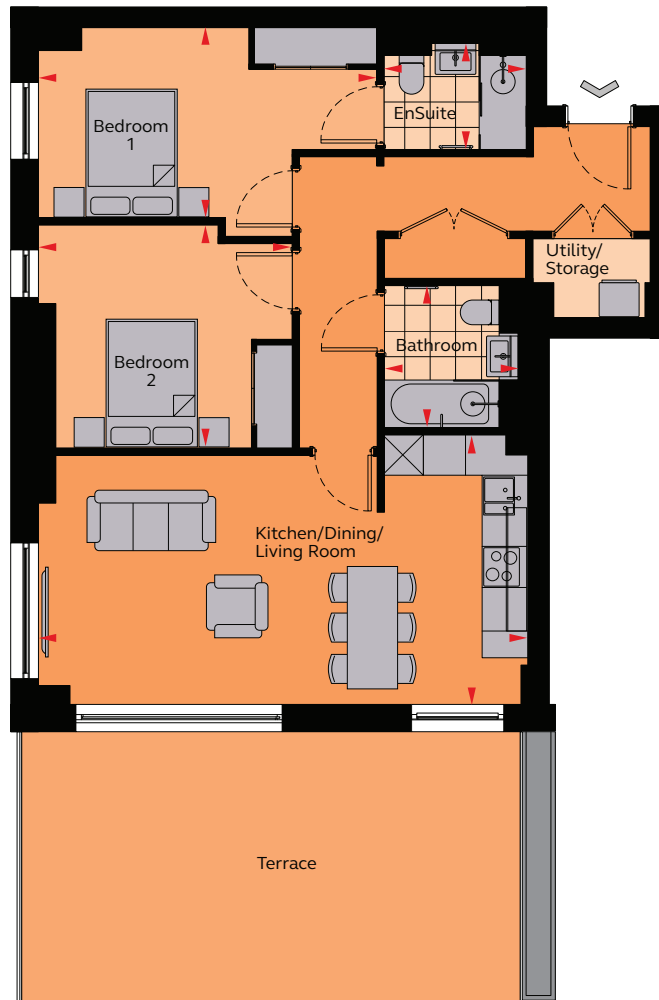

# 2 Bedroom Apartment

Type 2J

Apartments No. 402

THE  
MINT

## Floor areas

Kitchen / Dining / Living	3.69 m / 7.23 m	12.1 ft / 23.7 ft
Bedroom	2.84 m / 4.89 m	9.3 ft / 16.1 ft
Ensuite	1.30 m / 2.10 m	4.3 ft / 6.9 ft
Bathroom	2.10 m / 1.70 m	6.9 ft / 5.6 ft
Bedroom	3.27 m / 3.58 m	10.7 ft / 11.7 ft
<b>Total Area</b>	<b>76.2 sq m</b>	<b>820 sq ft</b>

## Floor locator

Floor 4

These plans are to be used as a guide only and are for illustrative purposes to the apartment types and sizes available. \* Handed apartment

Rent well. Live well.

grainger