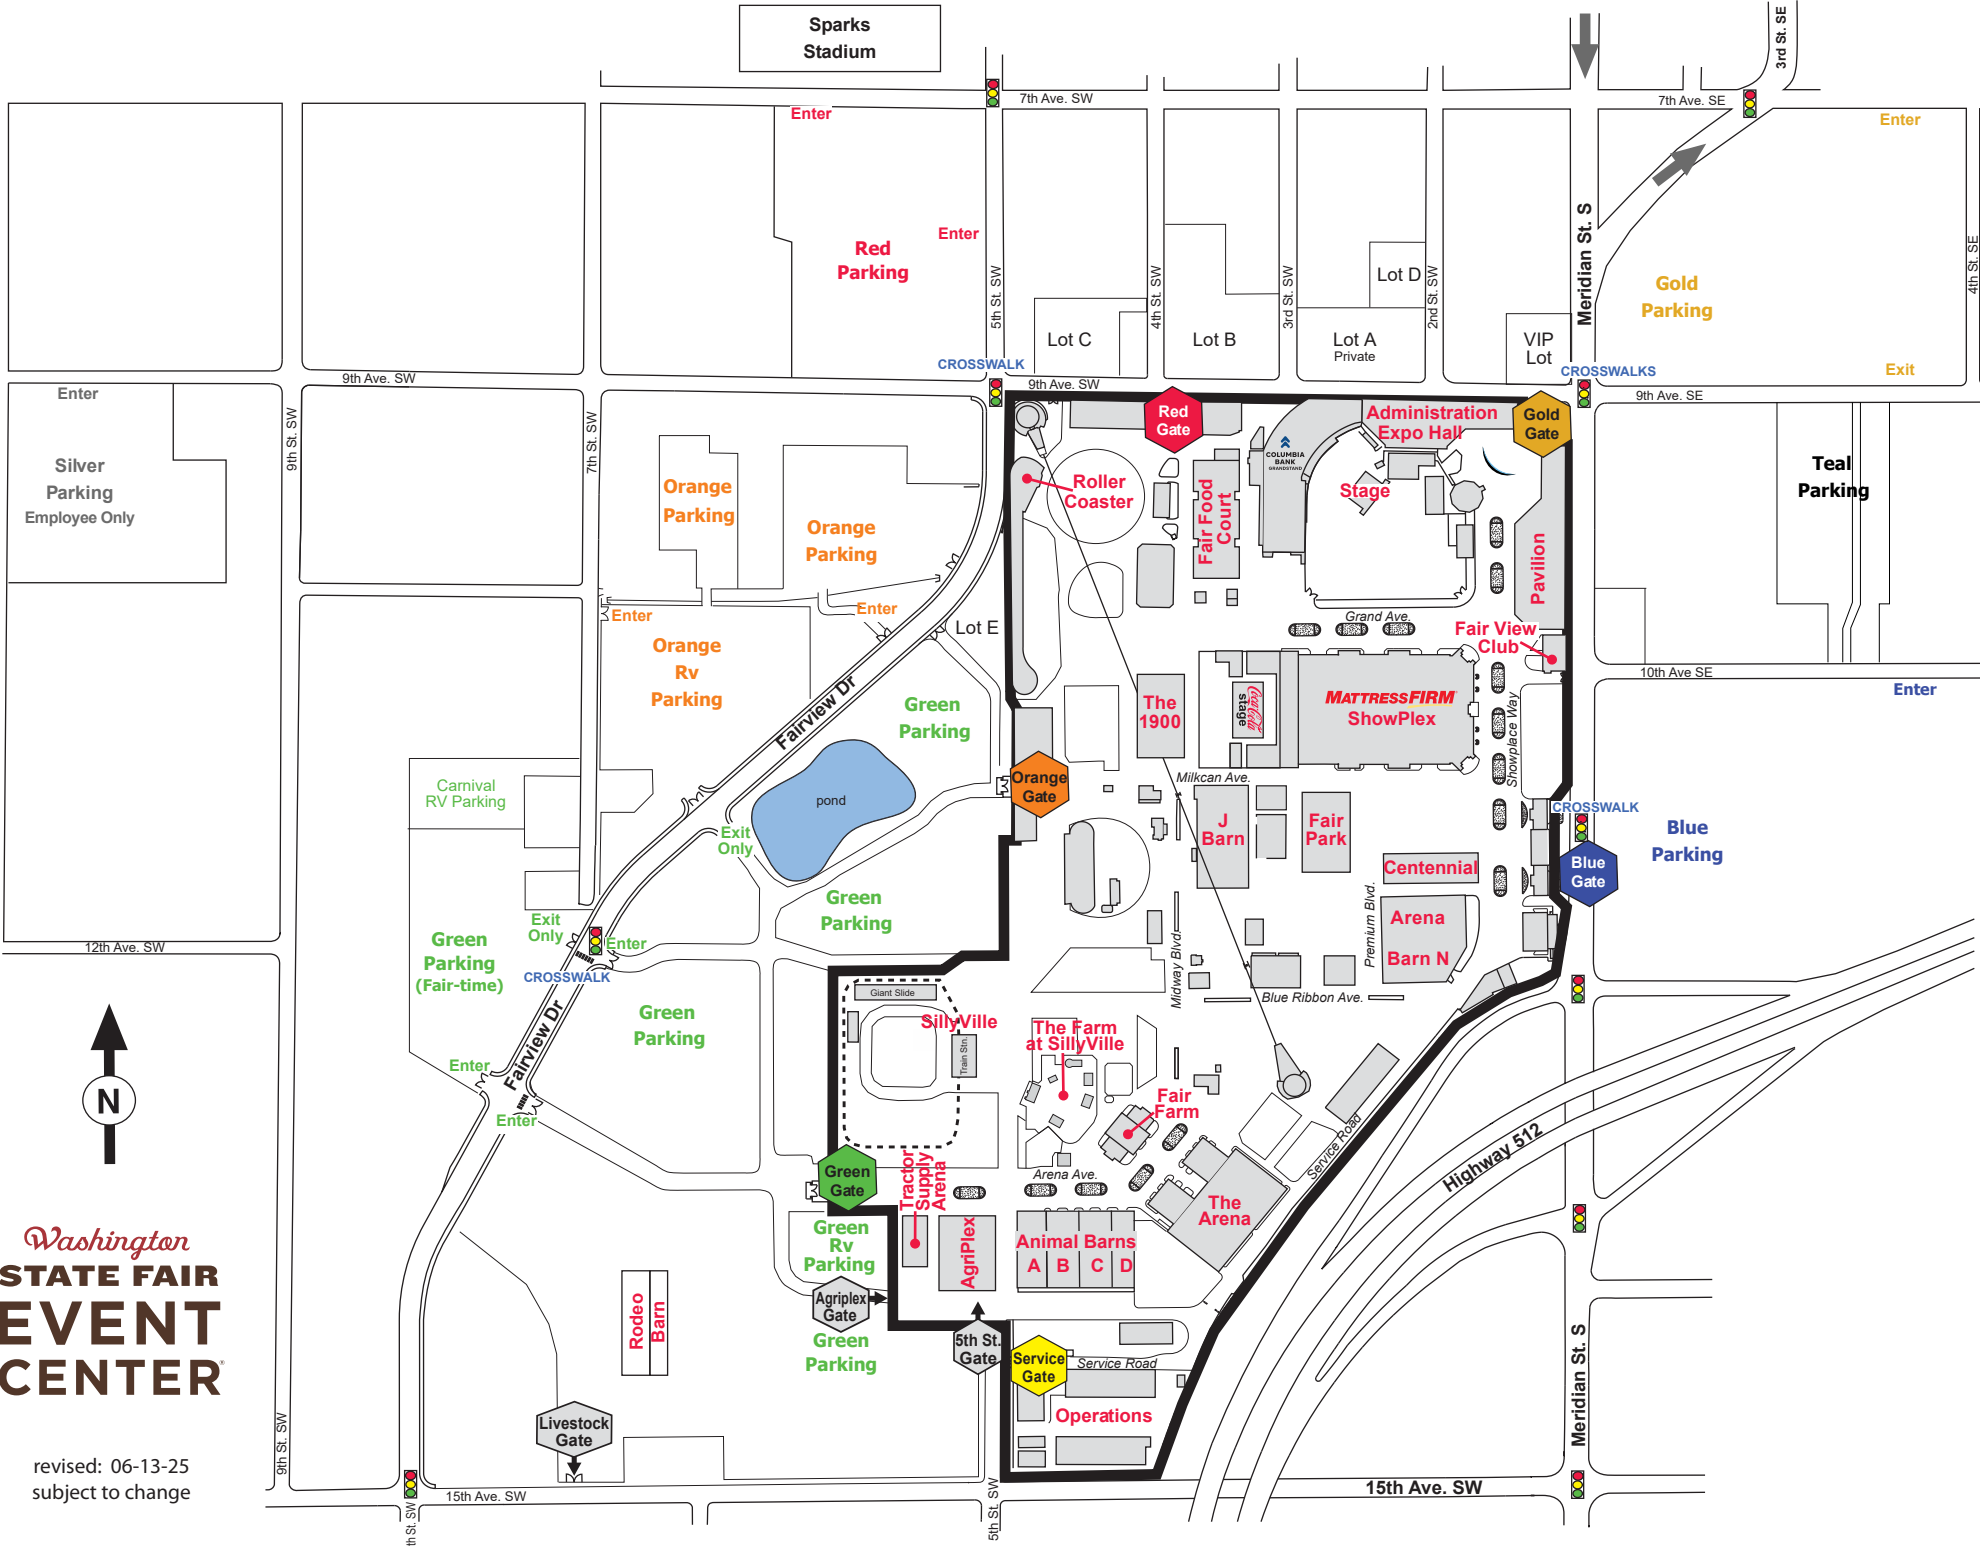

Sparks Stadium

Enter
Silver Parking
Employee Only

Enter
Red Parking
Enter

Gold Parking

Teal Parking

Green Parking
(Fair-time)

Green Parking

Blue Parking

Green Parking

Green Gate

Green Rv Parking

Green Parking

Green Parking

Green Parking

Green Parking

Washington STATE FAIR EVENT CENTER