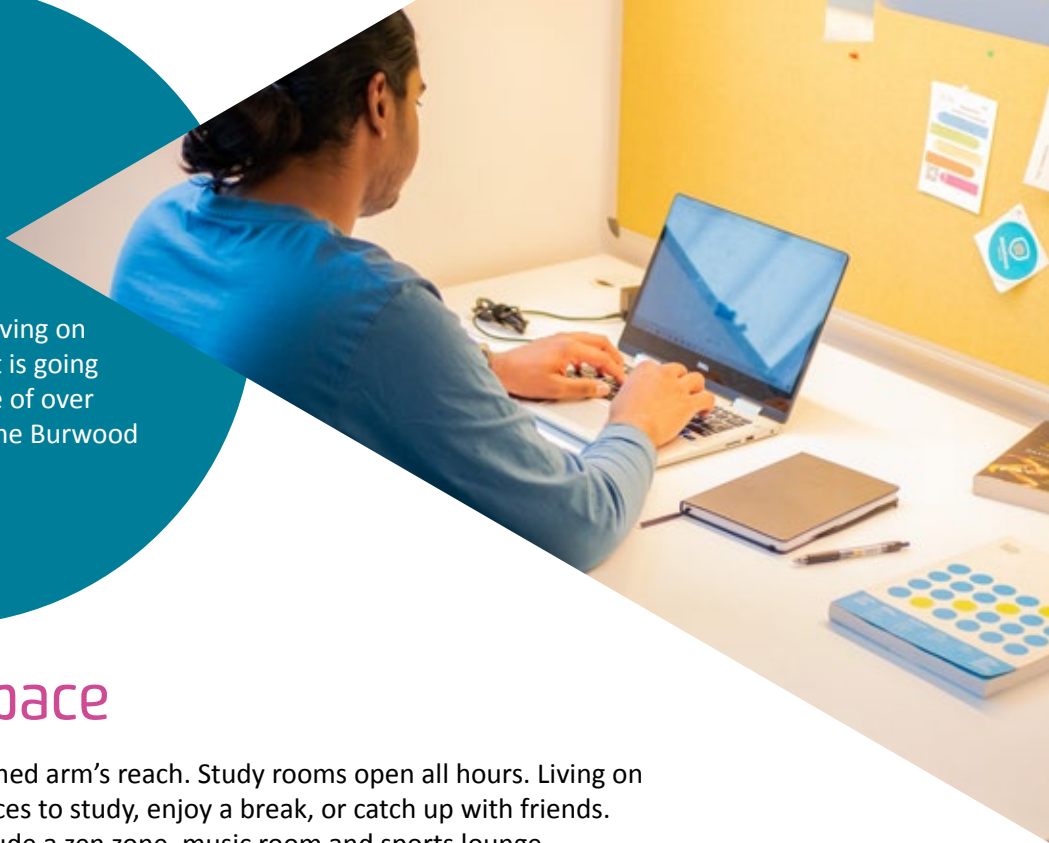

A great deal of space

A park on your doorstep. A gym in toned arm's reach. Study rooms open all hours. Living on campus means you'll have lots of places to study, enjoy a break, or catch up with friends. Some of the exclusive res spaces include a zen zone, music room and sports lounge. Plus large common rooms with fully equipped kitchens, pool tables and table tennis, rooftop terrace, movie room, outdoor BBQ areas and more.