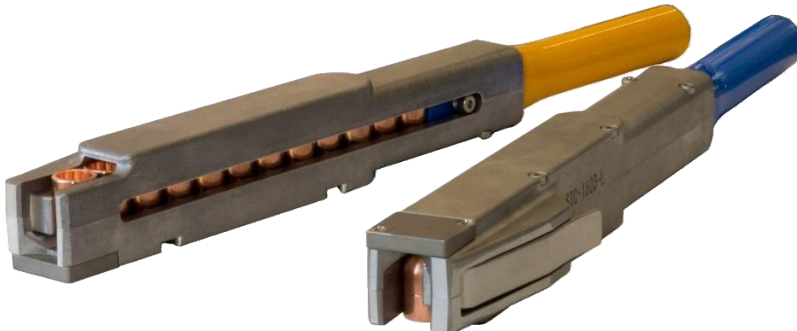

# Pneumatic Auto Tip Changer **KIKK-EL\*\*S**

## Feature

1. Easy teaching.
2. Correspond to  $\varnothing 13$ ,  $\varnothing 16$ ,  $\varnothing 19$ ,  $\varnothing 20$  cap tips.
3. One touch operation cartridge.
4. 14pcs of  $\varnothing 13$  cap tips can be set in tip cartridge.  
12pcs of  $\varnothing 16$  cap tips can be set in tip cartridge.  
10pcs of  $\varnothing 19$  and  $\varnothing 20$  cap tips can be set in tip cartridge.
5. Detect timing of refilling cap tip by proximate sensor(Optional).
6. Detect of exchange error by limit switch(Optional).

## Dimensions

### Tip Cartridge

- Lightweight & Compact
- Easy to Install

※ Specification and design are to be changed without notice for improvement.  
※ Movie is available on Kyokutoh web page.