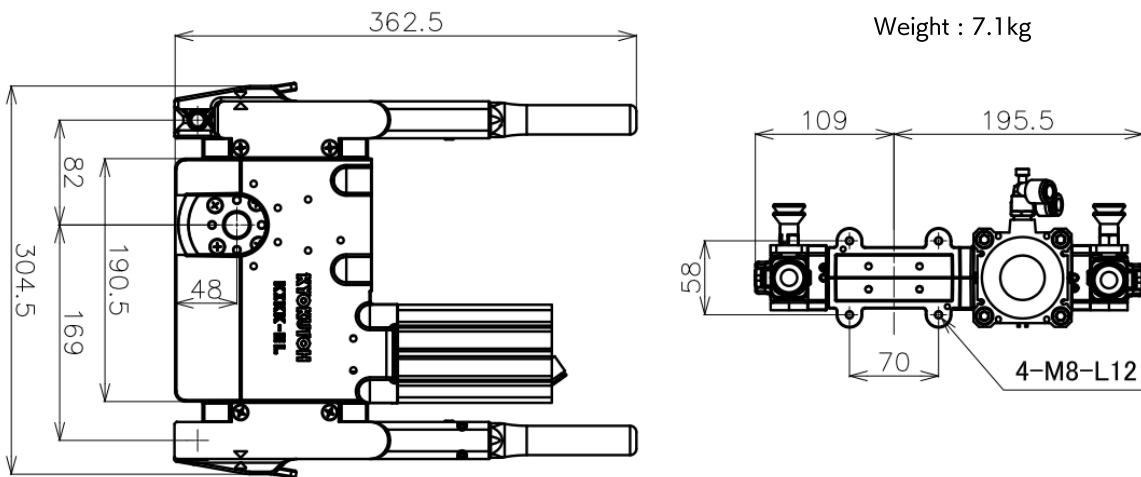

## Feature

1. Easy teaching.
2. Correspond to  $\varnothing 13$ ,  $\varnothing 16$ ,  $\varnothing 19$ ,  $\varnothing 20$  cap tips.
3. One touch operation cartridge.
4. 14pcs of  $\varnothing 13$  cap tips can be set in tip cartridge.  
12pcs of  $\varnothing 16$  cap tips can be set in tip cartridge.  
10pcs of  $\varnothing 19$  and  $\varnothing 20$  cap tips can be set in tip cartridge.
5. Detect timing of refilling cap tip by proximate sensor(Optional).
6. Detect of exchange error by limit switch(Optional).

## Dimensions