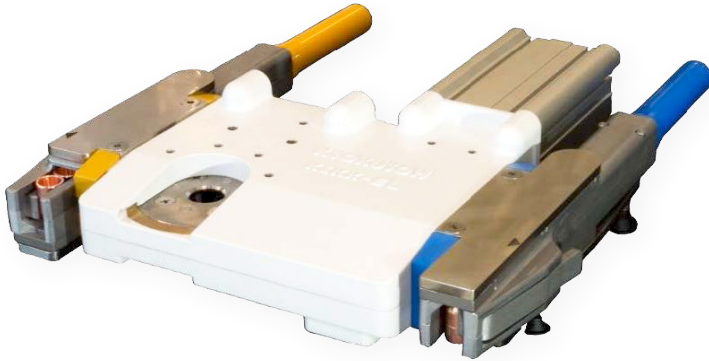

# Pneumatic Auto Tip Changer **KIKK-EL\*\*S**

## Feature

1. Easy teaching.
2. Correspond to  $\varnothing 13$ ,  $\varnothing 16$ ,  $\varnothing 19$ ,  $\varnothing 20$  cap tips.
3. One touch operation cartridge.
4. 14pcs of  $\varnothing 13$  cap tips can be set in tip cartridge.  
12pcs of  $\varnothing 16$  cap tips can be set in tip cartridge.  
10pcs of  $\varnothing 19$  and  $\varnothing 20$  cap tips can be set in tip cartridge.
5. Detect timing of refilling cap tip by proximate sensor(Optional).
6. Detect of exchange error by limit switch(Optional).

### Tip Cartridge

- Lightweight & Compact
- Easy to Install

※ Specification and design are to be changed without notice for improvement.  
※ Movie is available on Kyokutoh web page.