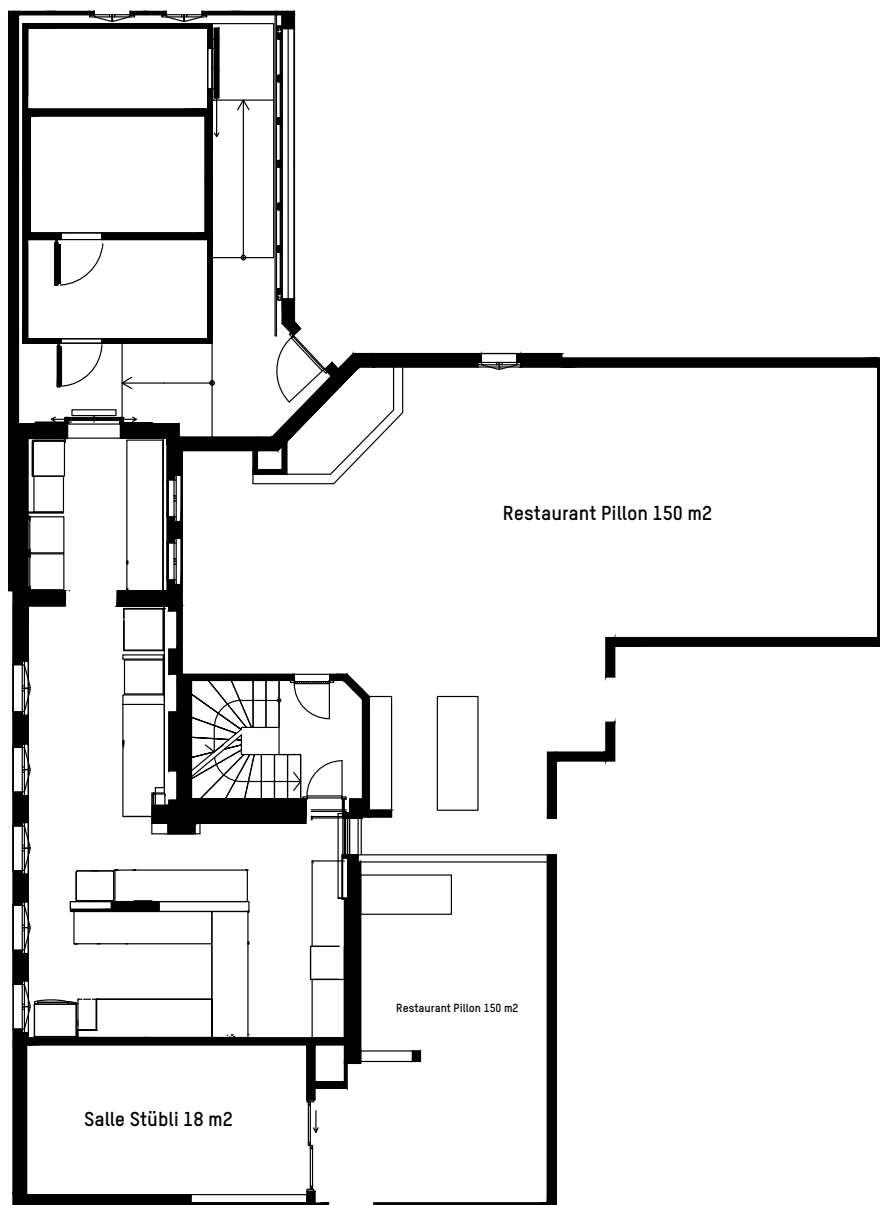

GLACIER 3000

Plan Pillon valley station

RESTAURANT PILLON

Stübli room