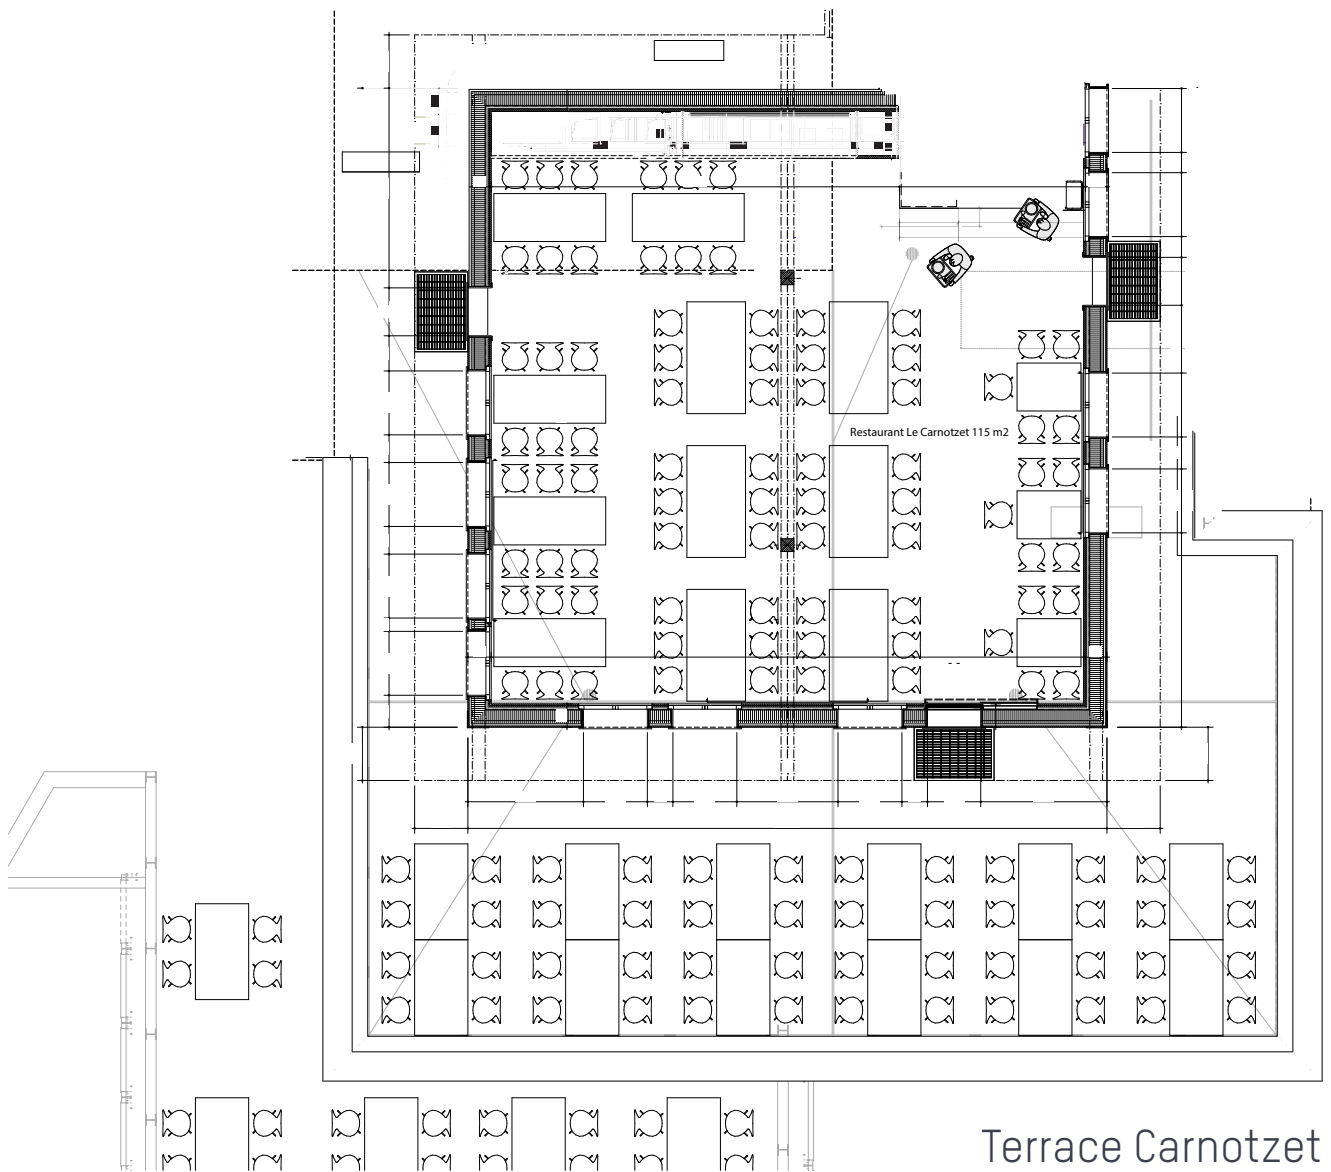

GLACIER 3000

Plan Scex Rouge at 3000 M.

RESTAURANT BOTTA

Botta Room East

Botta Room West

GLACIER 3000

Plan Scex Rouge at 3000 M.

RESTAURANT LE 3

GLACIER 3000

Plan Scex Rouge at 3000 M.

ROOFTOP TERRACE BOTTA

GLACIER 3000

Plan Scex Rouge at 3000 M.

RESTAURANT CARNOTZET

GLACIER 3000

Plan Pillon valley station

Breakout rooms

Surface	Conference	Theater	Banquet
30 m ²	12 pax.	15 pax.	-

VILLAGE LES DIABLERETS

The Glacier Hotel

Isenau room

Surface	Conference	Theater	Banquet
33 m ²	20 pax.	35 pax.	30 pax.

Meilleret room

Surface	Conference	Theater	Banquet
22 m ²	10 pax.	20 pax.	15 pax.

Isenau & Meilleret rooms

Surface	Conference	Theater	Banquet
55 m ²	30 pax.	55 pax.	45 pax.

VILLAGE LES DIABLERETS

Hôtel Les Sources

Glacier room