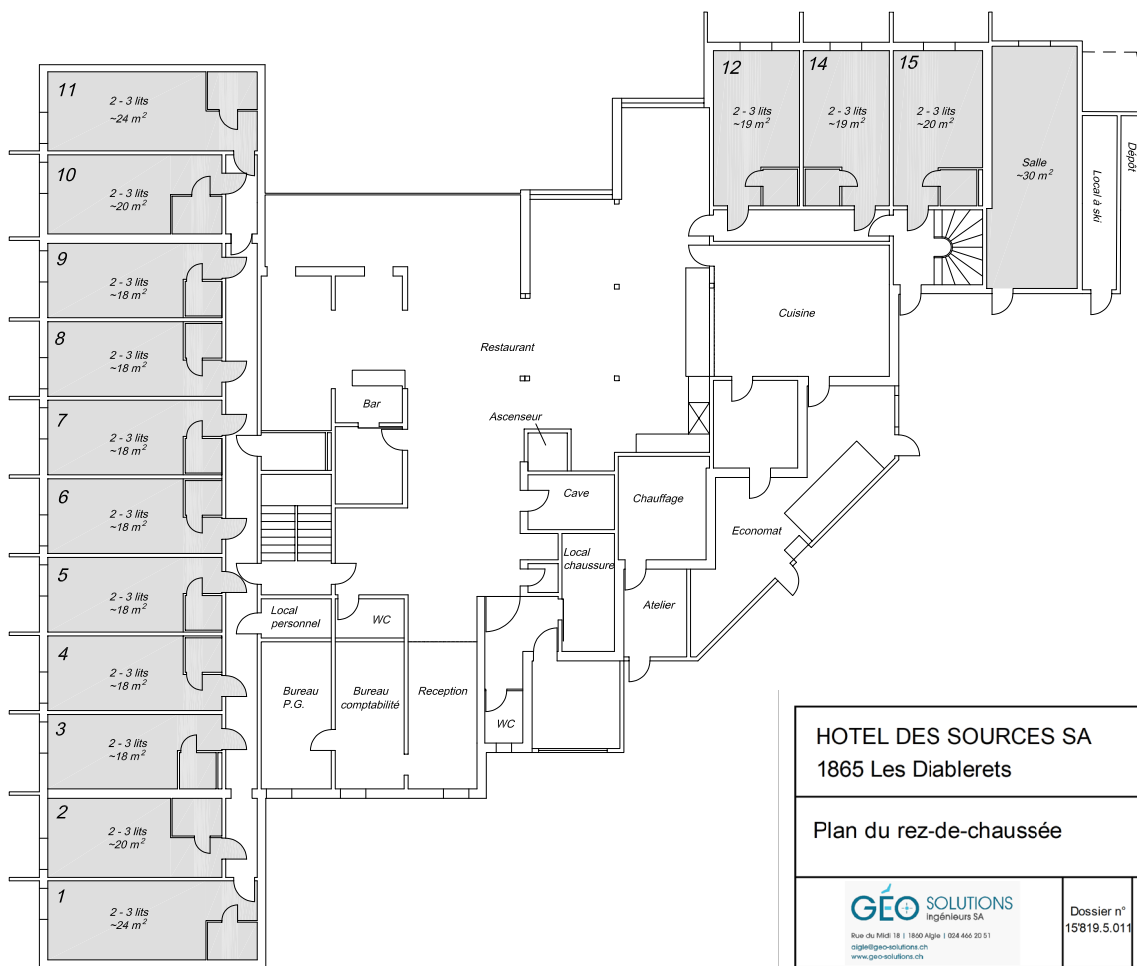

Breakout rooms

Surface	Conference	Theater	Banquet
30 m ²	12 pax.	15 pax.	-

VILLAGE LES DIABLERETS

The Glacier Hotel

Isenau room

Surface	Conference	Theater	Banquet
33 m ²	20 pax.	35 pax.	30 pax.

Meilleret room

Surface	Conference	Theater	Banquet
22 m ²	10 pax.	20 pax.	15 pax.

Isenau & Meilleret rooms

Surface	Conference	Theater	Banquet
55 m ²	30 pax.	55 pax.	45 pax.

VILLAGE LES DIABLERETS

Hôtel Les Sources

Glacier room

Congress Center

Plénière (Main Hall)

Surface	Conference	Theater	Banquet
300 m ²	160 pax.	380 pax.	250 pax.

Foyer room

Surface	Conference	Theater	Banquet
180 m ²	200 pax.	-	-

Salon Vert room

Surface	Conference	Theater	Banquet
81 m ²	45 pax.	70 pax.	-

Gym (Breakout Room)

Surface	Conference	Theater	Banquet
288 m ²	-	-	-

VILLAGE LES DIABLERETS

Plan

THE GLACIER HOTEL

VILLAGE LES DIABLERETS

Plan

HOTEL LES SOURCES