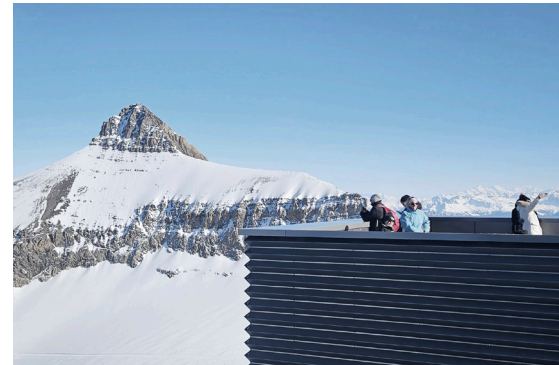

Restaurant Le 3 - 3rd floor

Surface	Conference	Theater	Banquet
250 m ²	220 pax.	120 pax.	220 pax.

GLACIER 3000

Scex Rouge at 3000 M.

Botta Rooftop East & West - 5th floor

Surface	Conference	Cocktail	Banquet
35 m ²	-	50 pax.	-