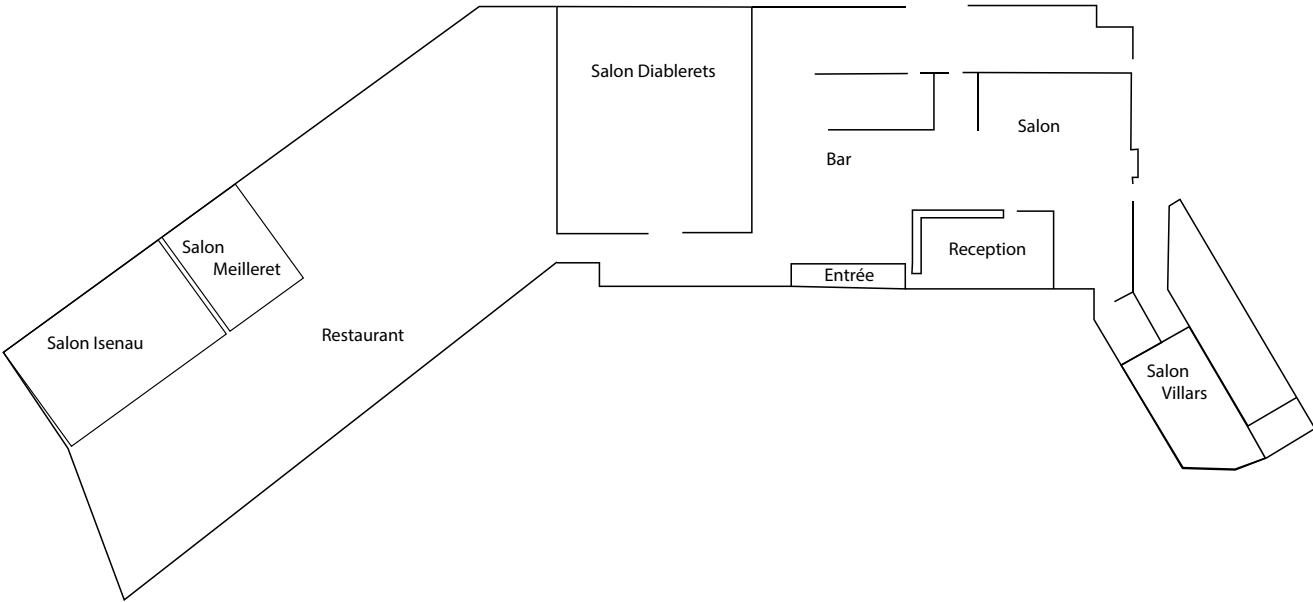

Surface	Conference	Theater	Banquet
22 m ²	10 pax.	20 pax.	15 pax.

Isenau & Meilleret rooms

Surface	Conference	Theater	Banquet
55 m ²	30 pax.	55 pax.	45 pax.

VILLAGE LES DIABLERETS

Hôtel Les Sources

Glacier room

Surface	Conference	Theater	Banquet
112 m ²	60 pax.	-	-

Isenau room

Surface	Conference	Theater	Banquet
49 m ²	24 pax.	35 pax.	-

Chaussy room

Surface	Conference	Theater	Banquet
42 m ²	16 pax.	20 pax.	-

VILLAGE LES DIABLERETS

Congress Center

Plénière (Main Hall)

Surface	Conference	Theater	Banquet
300 m ²	160 pax.	380 pax.	250 pax.

Foyer room

Surface	Conference	Theater	Banquet
180 m ²	200 pax.	-	-

Salon Vert room

Surface	Conference	Theater	Banquet
81 m ²	45 pax.	70 pax.	-

Gym (Breakout Room)

Surface	Conference	Theater	Banquet
288 m ²	-	-	-

VILLAGE LES DIABLERETS

Plan

THE GLACIER HOTEL

VILLAGE LES DIABLERETS

Plan

HOTEL LES SOURCES