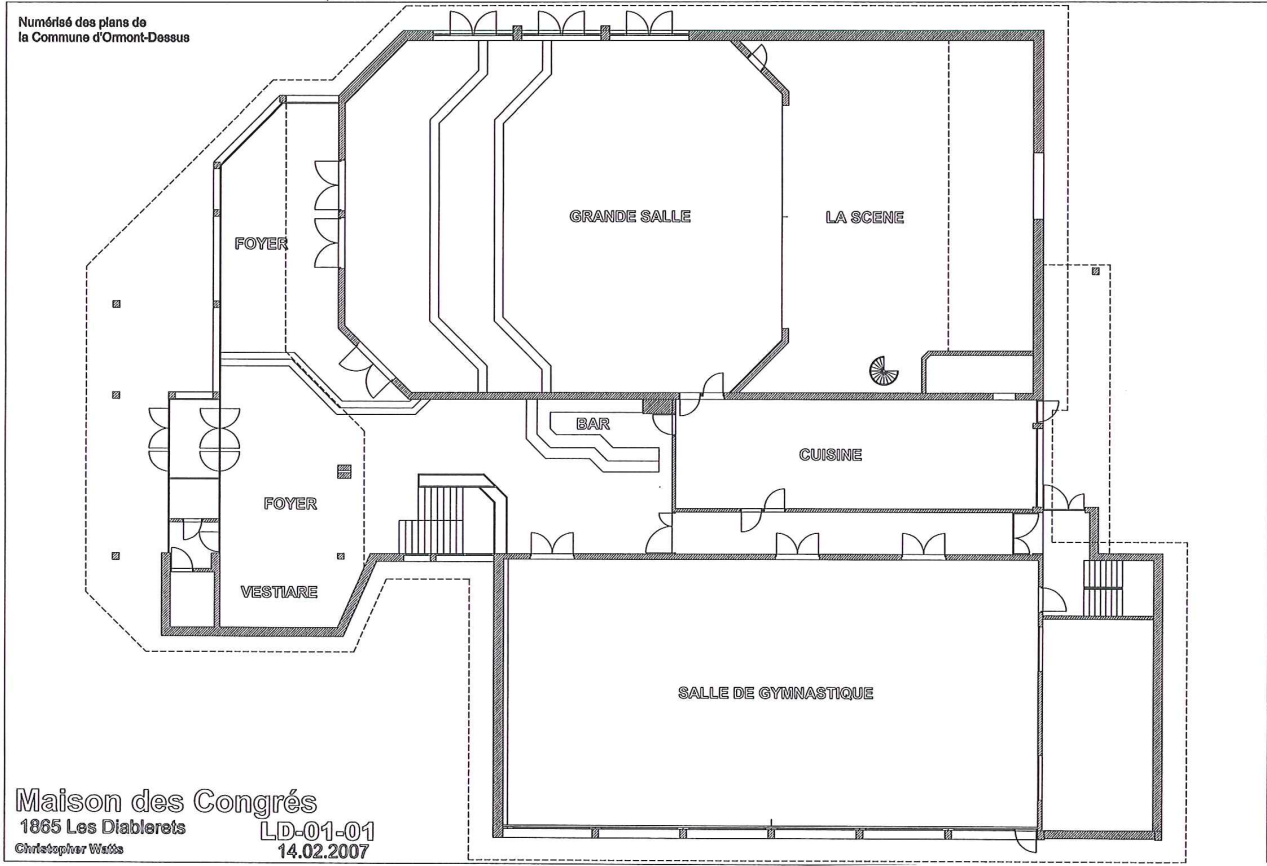

VILLAGE LES DIABLERETS

Plan

CONGRESS CENTER