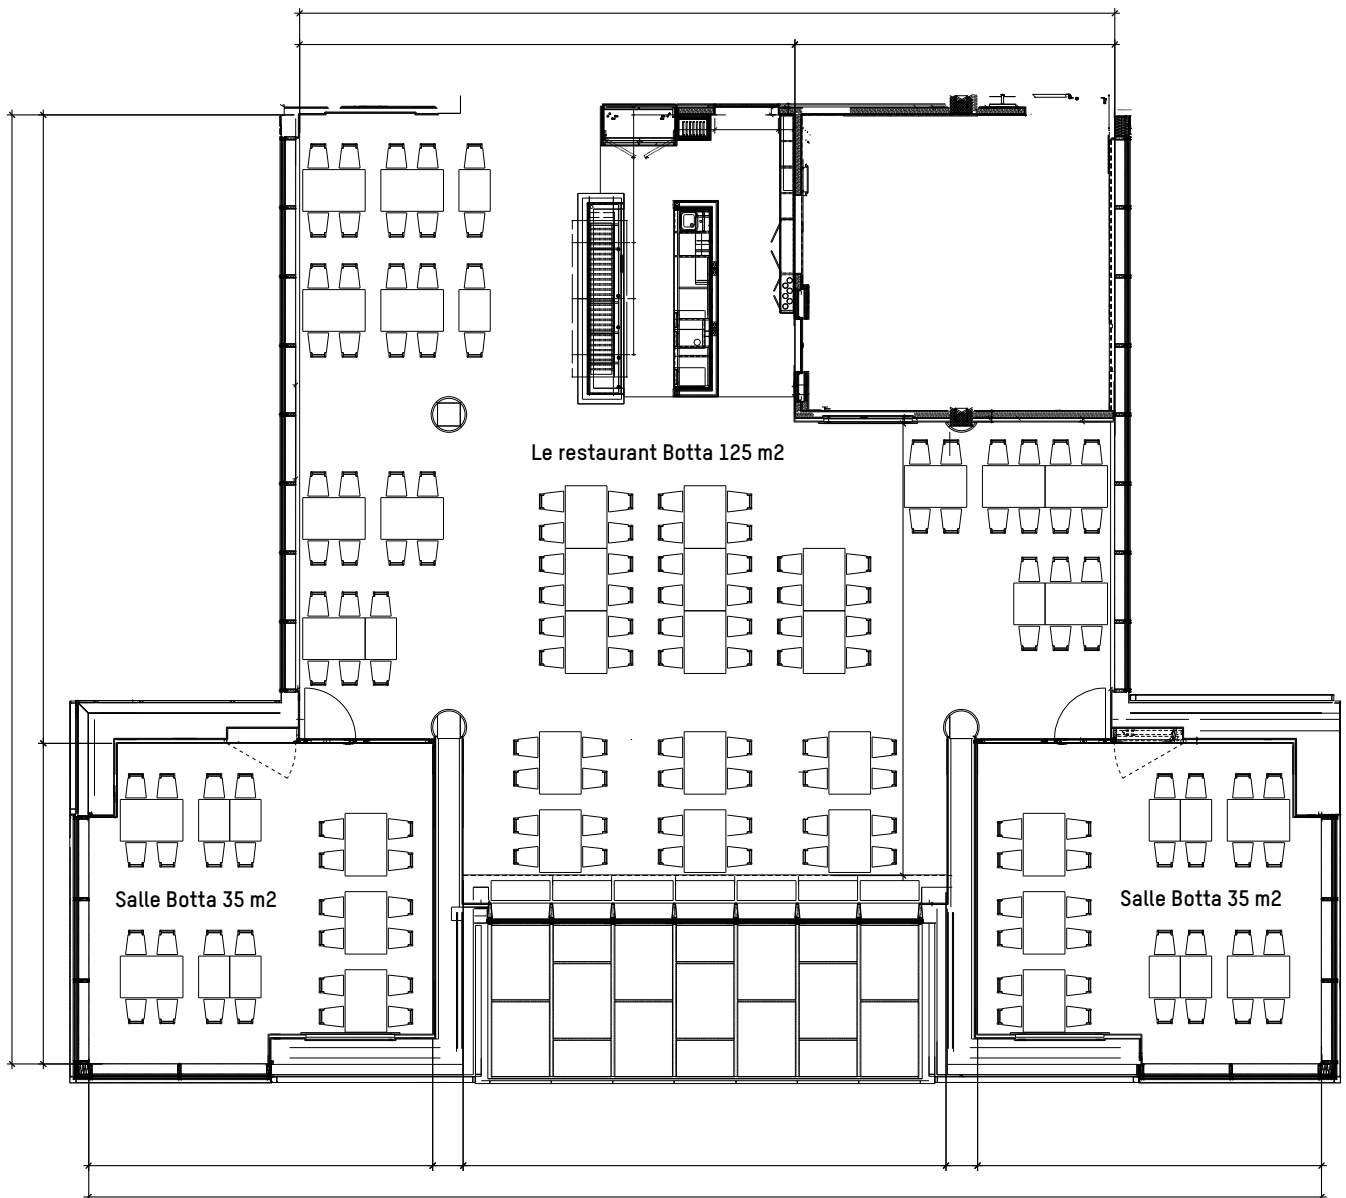

Restaurant Le 3 - 3rd floor

Surface	Conference	Theater	Banquet
250 m ²	220 pax.	120 pax.	220 pax.

GLACIER 3000

Scex Rouge at 3000 M.

Botta Rooftop East & West - 5th floor

Surface	Conference	Cocktail	Banquet
35 m ²	-	50 pax.	-

Botta Rooftop - 5th floor

Surface	Conference	Cocktail	Banquet
125 m ²	-	100 pax.	-

Carnotzet + Terrace of 100 m²

Surface	Conference	Dancefloor	Banquet
115 m ²	70 pax.	70 pax.	70 pax.

GLACIER 3000

Pillon valley station

Restaurant Pillon

Surface	Conference	Cocktail	Banquet
150 m ²	-	80 pax.	80 pax.

Pillon Terrace

Surface	Conference	Cocktail	Banquet
125 m ²	-	70 pax.	-

Stübli Room

Surface	Conference	Cocktail	Banquet
18 m ²	-	10 pax.	10 pax.

GLACIER 3000

Plan Scex Rouge at 3000 M.

RESTAURANT BOTTA

Botta Room East

Botta Room West

GLACIER 3000

Plan Scex Rouge at 3000 M.

RESTAURANT LE 3