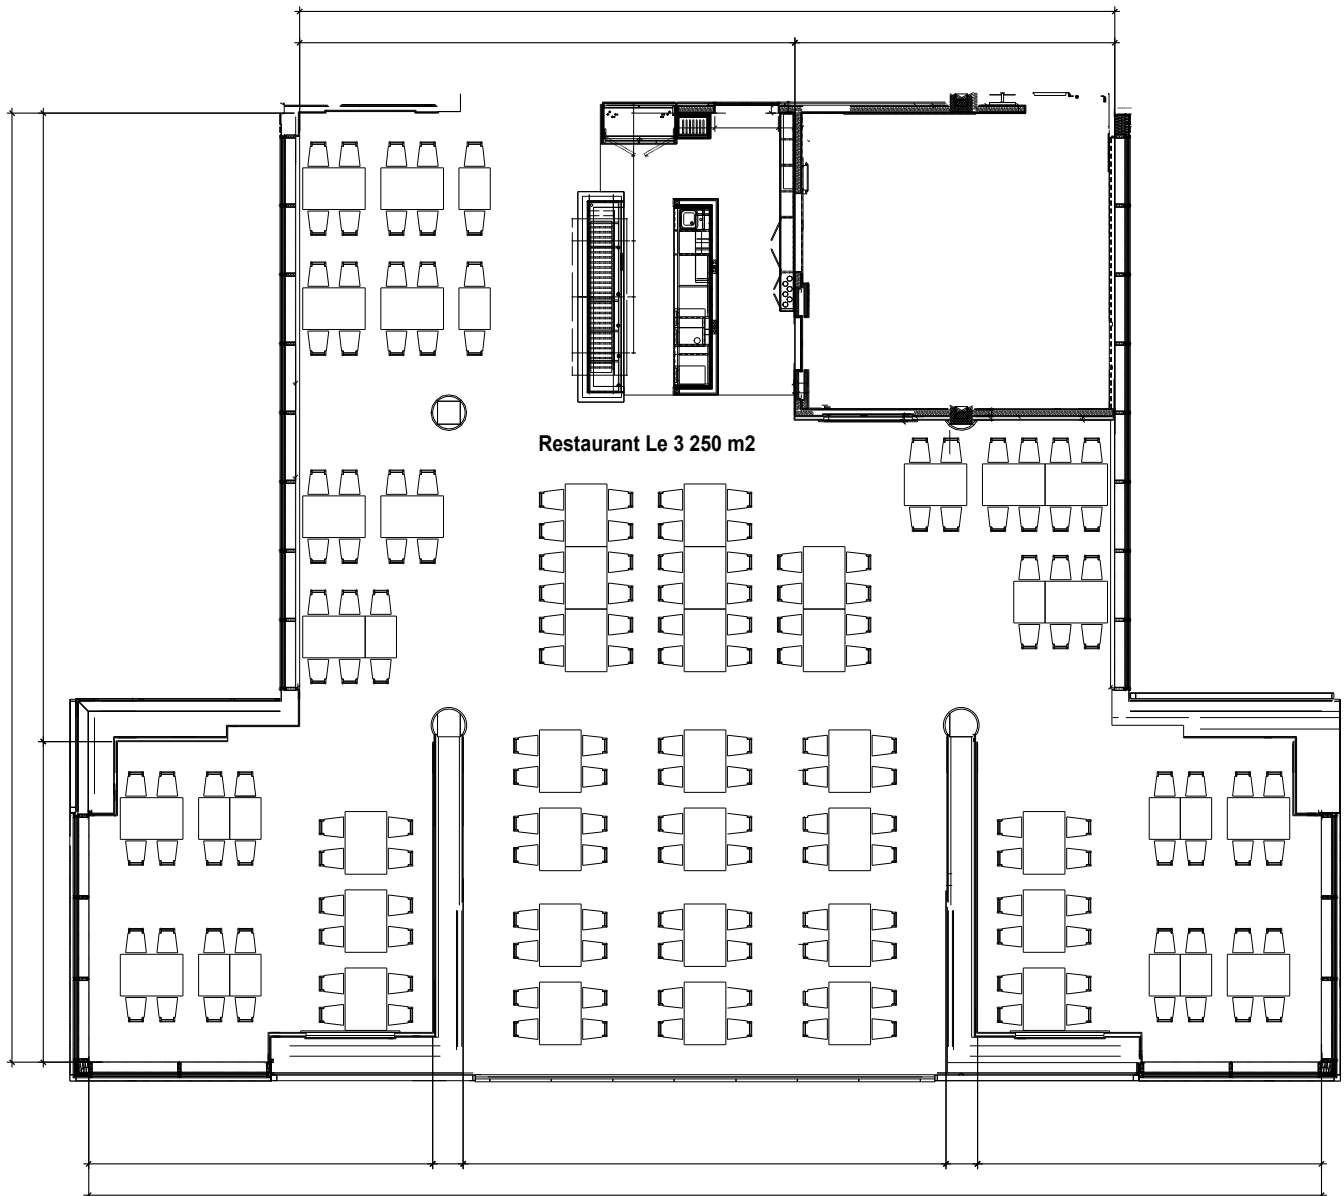

Botta Rooftop - 5th floor

Surface	Conference	Cocktail	Banquet
125 m ²	-	100 pax.	-

Carnotzet + Terrace of 100 m²

Surface	Conference	Dancefloor	Banquet
115 m ²	70 pax.	70 pax.	70 pax.

GLACIER 3000

Pillon valley station

Restaurant Pillon

Surface	Conference	Cocktail	Banquet
150 m ²	-	80 pax.	80 pax.

Pillon Terrace

Surface	Conference	Cocktail	Banquet
125 m ²	-	70 pax.	-

Stübli Room

Surface	Conference	Cocktail	Banquet
18 m ²	-	10 pax.	10 pax.

GLACIER 3000

Plan Scex Rouge at 3000 M.

RESTAURANT BOTTA

Botta Room East

Botta Room West

GLACIER 3000

Plan Scex Rouge at 3000 M.

RESTAURANT LE 3

Breakout rooms

Surface	Conference	Theater	Banquet
30 m ²	12 pax.	15 pax.	-

VILLAGE LES DIABLERETS

The Glacier Hotel

Isenau room

Surface	Conference	Theater	Banquet
33 m ²	20 pax.	35 pax.	30 pax.

Meilleret room