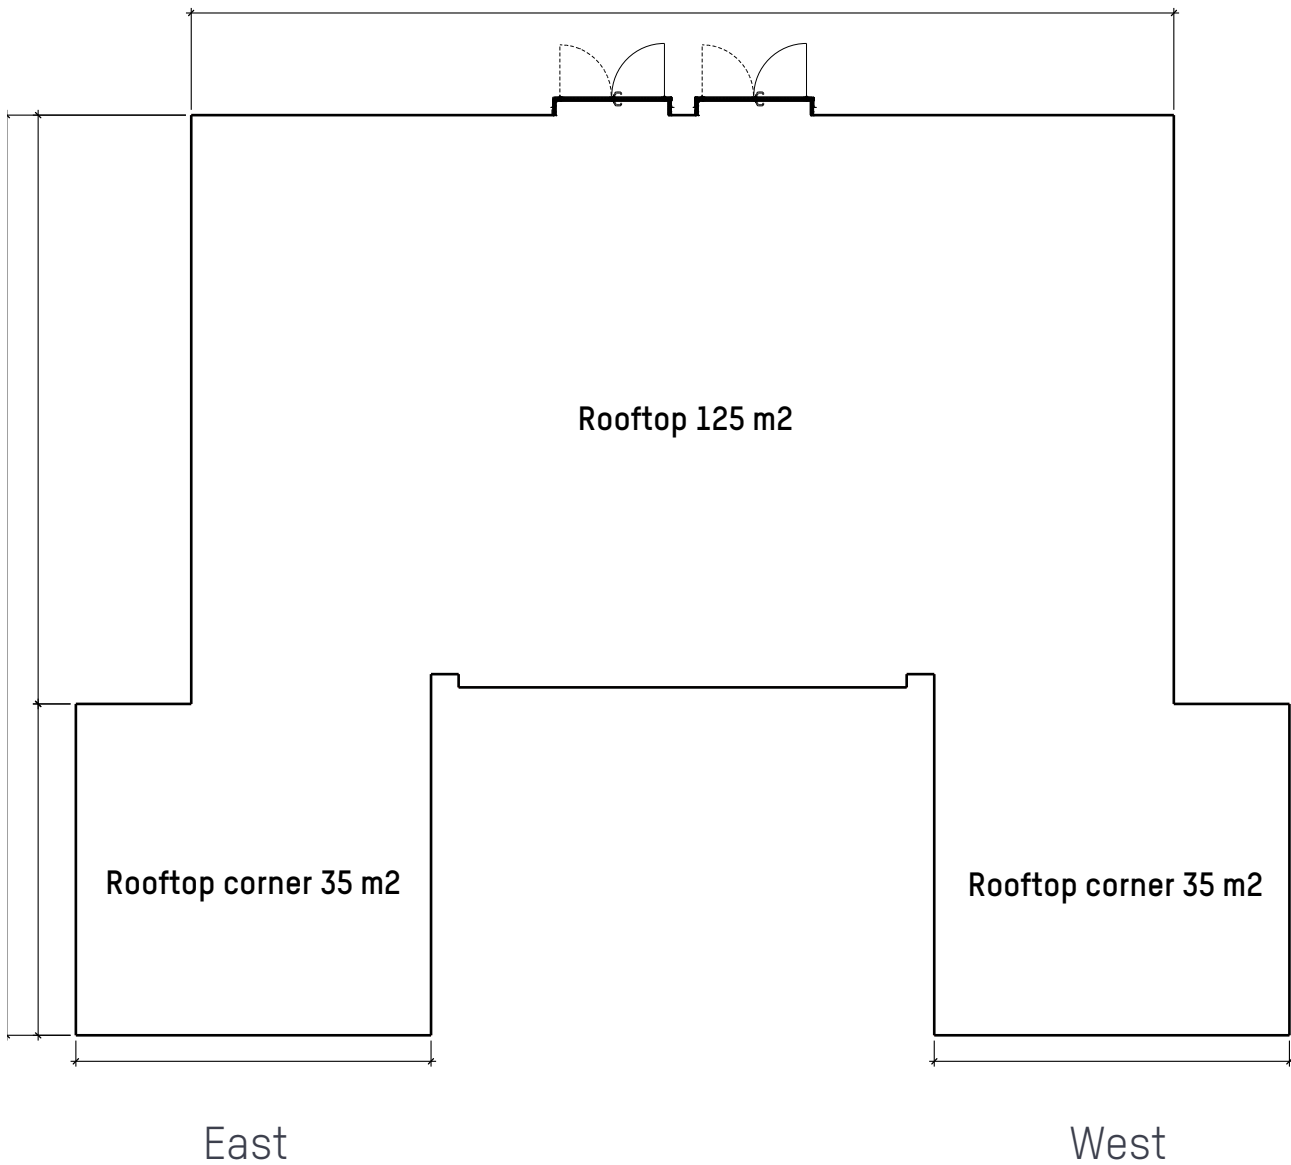

GLACIER 3000

Plan Scex Rouge at 3000 M.

ROOFTOP TERRACE BOTTA