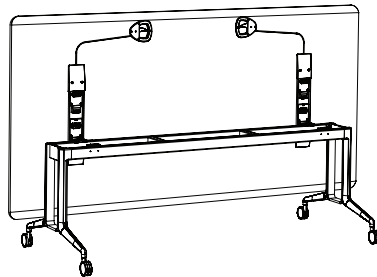

## Training

---

850mm-950mm / 33.5"-37.4" W  
1600mm-2400mm / 63"-94.5" L  
720mm / 28.3" H  
available with a 60mm-200mm / 2.4"-7.9"  
inset from edge

## Meeting

---

1000mm-1200mm / 39.4"-47.2" W  
1600mm-2400mm / 63"-94.5" L  
720mm / 28.3" H  
available with a 60mm-200mm / 2.4"-7.9"  
inset from edge

# Specifications

Round Fold Table - standard leg

1050mm-1200mm D  
720mm H

Round Fold Table - wide leg

1300mm-1450mm D  
720mm H

All measurements are in millimeters and inches

All intellectual property rights and copyrights are reserved. Nothing contained in this brochure may be reproduced without written permission. Schiavello Group Pty Ltd reserves the right to change any or all details without prior notice. All dimensions stated within this document are nominal and/or approximate only and subject to variation. SCH/SPSAIREF01-A