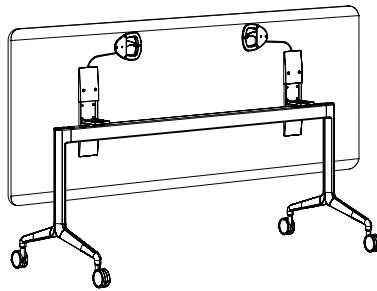

## Training

---

850mm-950mm / 33.5"-37.4" W  
1600mm-2400mm / 63"-94.5" L  
720mm / 28.3" H  
available with a 60mm-200mm / 2.4"-7.9"  
inset from edge

## Meeting

---

1000mm-1200mm / 39.4"-47.2" W  
1600mm-2400mm / 63"-94.5" L  
720mm / 28.3" H  
available with a 60mm-200mm / 2.4"-7.9"  
inset from edge

# Specifications

Round Fold Table - standard leg

1050mm-1200mm D  
720mm H

Round Fold Table - wide leg

1300mm-1450mm D  
720mm H

All measurements are in millimeters and inches

All intellectual property rights and copyrights are reserved. Nothing contained in this brochure may be reproduced without written permission. Schiavello Group Pty Ltd reserves the right to change any or all details without prior notice. All dimensions stated within this document are nominal and/or approximate only and subject to variation. SCH/SPSAIREF01-A