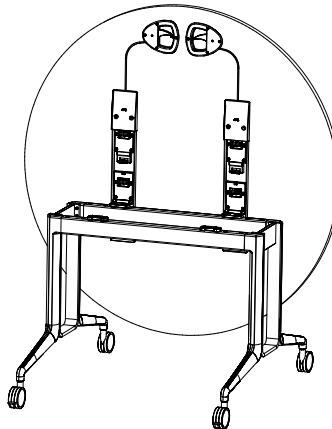

## Training

---

850mm-950mm / 33.5"-37.4" W  
1600mm-2400mm / 63"-94.5" L  
720mm / 28.3" H  
available with a 60mm-200mm / 2.4"-7.9"  
inset from edge

## Meeting

---

1000mm-1200mm / 39.4"-47.2" W  
1600mm-2400mm / 63"-94.5" L  
720mm / 28.3" H  
available with a 60mm-200mm / 2.4"-7.9"  
inset from edge

# Specifications

Round Fold Table - standard leg

1050mm-1200mm D  
720mm H

Round Fold Table - wide leg

1300mm-1450mm D  
720mm H

All measurements are in millimeters and inches

All intellectual property rights and copyrights are reserved. Nothing contained in this brochure may be reproduced without written permission. Schiavello Group Pty Ltd reserves the right to change any or all details without prior notice. All dimensions stated within this document are nominal and/or approximate only and subject to variation. SCH/SPSAIREF01-A