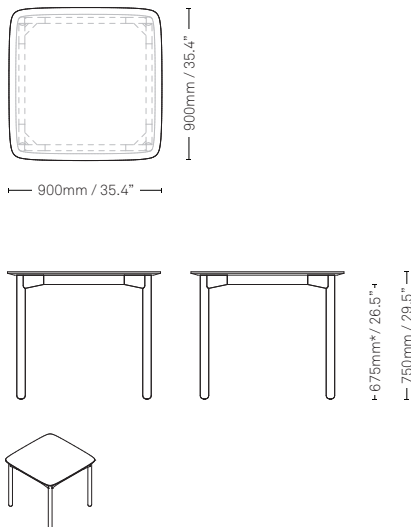

Specifications

Rectangle

2000mm (L) x 800mm (W) x 750mm (H)
78.7" (L) x 31.5" (W) x 29.5" (H)
Square Edge Only

Rectangle

1800mm (L) x 800mm (W) x 750mm (H)
70.8" (L) x 31.5" (W) x 29.5" (H)
Square Edge Only

Rectangle

1600mm (L) x 800mm (W) x 750mm (H)
63" (L) x 31.5" (W) x 29.5" (H)
Square Edge Only

Square

800mm (L) x 800mm (W) x 750mm (H)
31.5" (L) x 31.5" (W) x 29.5" (H)
Square Edge Only

*When measured from a hard floor surface.

Specifications

Square

1200mm (L) x 1200mm (W) x 750mm (H)
 47.2" (L) x 47.2" (W) x 29.5" (H)
 Square or Sharknose Edge Available

Square

1000mm (L) x 1000mm (W) x 750mm (H)
 39.3" (L) x 39.2" (W) x 29.5" (H)
 Square or Sharknose Edge Available

Square

900mm (L) x 900mm (W) x 750mm (H)
 35.4" (L) x 35.4" (W) x 29.5" (H)
 Square or Sharknose Edge Available

Round

1000mm (L) x 1000mm (W) x 750mm (H)
 39.3" (L) x 39.3" (W) x 29.5" (H)

*When measured from a hard floor surface.