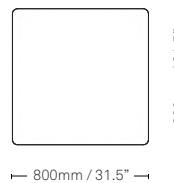

Specifications

Rectangle

2000mm (L) x **1000mm** (W) x 750mm (H)
 78.7" (L) x 39.3" (W) x 29.5" (H)
 Square Edge Only

Rectangle

1800mm (L) x **1000mm** (W) x 750mm (H)
 70.8" (L) x 39.3" (W) x 29.5" (H)
 Square Edge Only

Rectangle

1600mm (L) x **1000mm** (W) x 750mm (H)
 63" (L) x 39.3" (W) x 29.5" (H)
 Square Edge Only

Square

1000mm (L) x **1000mm** (W) x 750mm (H)
 39.3" (L) x 39.3" (W) x 29.5" (H)
 Square Edge Only

*When measured from a hard floor surface.

Specifications

Rectangle

2000mm (L) x 800mm (W) x 750mm (H)
78.7" (L) x 31.5" (W) x 29.5" (H)
Square Edge Only

Rectangle

1800mm (L) x 800mm (W) x 750mm (H)
70.8" (L) x 31.5" (W) x 29.5" (H)
Square Edge Only

Rectangle

1600mm (L) x 800mm (W) x 750mm (H)
63" (L) x 31.5" (W) x 29.5" (H)
Square Edge Only

Square

800mm (L) x 800mm (W) x 750mm (H)
31.5" (L) x 31.5" (W) x 29.5" (H)
Square Edge Only

*When measured from a hard floor surface.