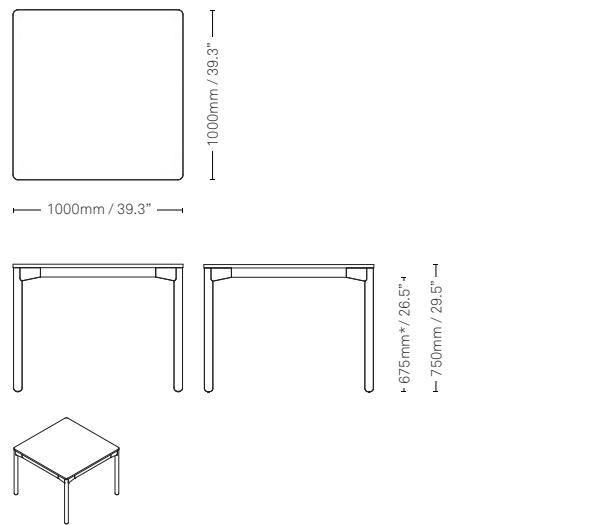

Specifications

Rectangle

2000mm (L) x **1000mm** (W) x 750mm (H)
 78.7" (L) x 39.3" (W) x 29.5" (H)
 Square Edge Only

Rectangle

1800mm (L) x **1000mm** (W) x 750mm (H)
 70.8" (L) x 39.3" (W) x 29.5" (H)
 Square Edge Only

Rectangle

1600mm (L) x **1000mm** (W) x 750mm (H)
 63" (L) x 39.3" (W) x 29.5" (H)
 Square Edge Only

Square

1000mm (L) x **1000mm** (W) x 750mm (H)
 39.3" (L) x 39.3" (W) x 29.5" (H)
 Square Edge Only

*When measured from a hard floor surface.

Specifications

Rectangle

2000mm (L) x 800mm (W) x 750mm (H)
78.7" (L) x 31.5" (W) x 29.5" (H)
Square Edge Only

Rectangle

1800mm (L) x 800mm (W) x 750mm (H)
70.8" (L) x 31.5" (W) x 29.5" (H)
Square Edge Only

Specifications

Square

1200mm (L) x 1200mm (W) x 750mm (H)
 47.2" (L) x 47.2" (W) x 29.5" (H)
 Square or Sharknose Edge Available

Square

1000mm (L) x 1000mm (W) x 750mm (H)
 39.3" (L) x 39.2" (W) x 29.5" (H)
 Square or Sharknose Edge Available