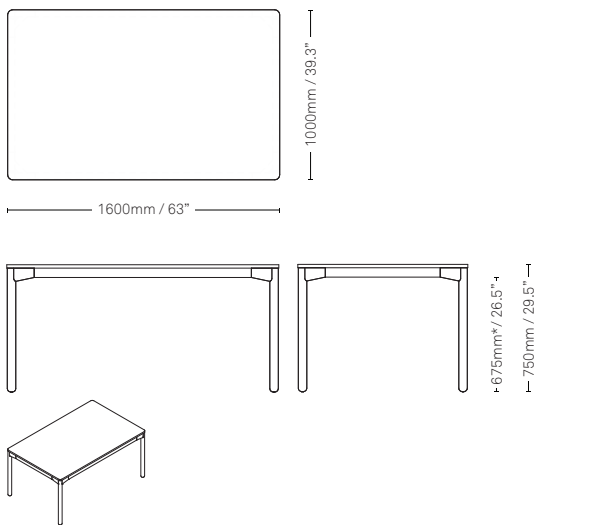

Specifications

Rectangle

2000mm (L) x **1000mm** (W) x 750mm (H)
 78.7" (L) x 39.3" (W) x 29.5" (H)
 Square Edge Only

Rectangle

1800mm (L) x **1000mm** (W) x 750mm (H)
 70.8" (L) x 39.3" (W) x 29.5" (H)
 Square Edge Only

Rectangle

1600mm (L) x **1000mm** (W) x 750mm (H)
 63" (L) x 39.3" (W) x 29.5" (H)
 Square Edge Only

Square

1000mm (L) x **1000mm** (W) x 750mm (H)
 39.3" (L) x 39.3" (W) x 29.5" (H)
 Square Edge Only

*When measured from a hard floor surface.

Specifications

Rectangle

2000mm (L) x 800mm (W) x 750mm (H)
78.7" (L) x 31.5" (W) x 29.5" (H)
Square Edge Only

Rectangle

1800mm (L) x 800mm (W) x 750mm (H)
70.8" (L) x 31.5" (W) x 29.5" (H)
Square Edge Only

Specifications

Square

1200mm (L) x 1200mm (W) x 750mm (H)
 47.2" (L) x 47.2" (W) x 29.5" (H)
 Square or Sharknose Edge Available

Square

1000mm (L) x 1000mm (W) x 750mm (H)
 39.3" (L) x 39.2" (W) x 29.5" (H)
 Square or Sharknose Edge Available