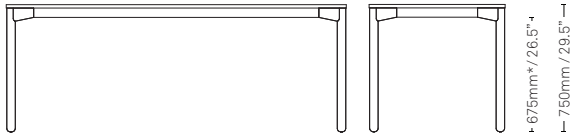

Specifications

Rectangle

2000mm (L) x **1000mm** (W) x 750mm (H)
 78.7" (L) x 39.3" (W) x 29.5" (H)
 Square Edge Only

Rectangle

1800mm (L) x **1000mm** (W) x 750mm (H)
 70.8" (L) x 39.3" (W) x 29.5" (H)
 Square Edge Only

Rectangle

1600mm (L) x **1000mm** (W) x 750mm (H)
 63" (L) x 39.3" (W) x 29.5" (H)
 Square Edge Only

Square

1000mm (L) x **1000mm** (W) x 750mm (H)
 39.3" (L) x 39.3" (W) x 29.5" (H)
 Square Edge Only

*When measured from a hard floor surface.

Specifications

Rectangle

2000mm (L) x 800mm (W) x 750mm (H)
78.7" (L) x 31.5" (W) x 29.5" (H)
Square Edge Only

Rectangle

1800mm (L) x 800mm (W) x 750mm (H)
70.8" (L) x 31.5" (W) x 29.5" (H)
Square Edge Only

Rectangle

1600mm (L) x 800mm (W) x 750mm (H)
63" (L) x 31.5" (W) x 29.5" (H)
Square Edge Only

Square

800mm (L) x 800mm (W) x 750mm (H)
31.5" (L) x 31.5" (W) x 29.5" (H)
Square Edge Only

*When measured from a hard floor surface.