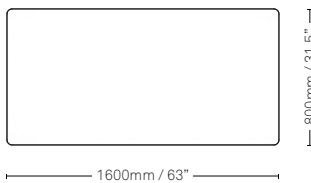

Specifications

Rectangle

2000mm (L) x **1000mm** (W) x 750mm (H)
 78.7" (L) x 39.3" (W) x 29.5" (H)
 Square Edge Only

Rectangle

1800mm (L) x **1000mm** (W) x 750mm (H)
 70.8" (L) x 39.3" (W) x 29.5" (H)
 Square Edge Only

Specifications

Rectangle

2000mm (L) x 800mm (W) x 750mm (H)
78.7" (L) x 31.5" (W) x 29.5" (H)
Square Edge Only

Rectangle

1800mm (L) x 800mm (W) x 750mm (H)
70.8" (L) x 31.5" (W) x 29.5" (H)
Square Edge Only

Rectangle

1600mm (L) x 800mm (W) x 750mm (H)
63" (L) x 31.5" (W) x 29.5" (H)
Square Edge Only

Square

800mm (L) x 800mm (W) x 750mm (H)
31.5" (L) x 31.5" (W) x 29.5" (H)
Square Edge Only

*When measured from a hard floor surface.

Specifications

Square

1200mm (L) x 1200mm (W) x 750mm (H)
 47.2" (L) x 47.2" (W) x 29.5" (H)
 Square or Sharknose Edge Available

Square

1000mm (L) x 1000mm (W) x 750mm (H)
 39.3" (L) x 39.2" (W) x 29.5" (H)
 Square or Sharknose Edge Available