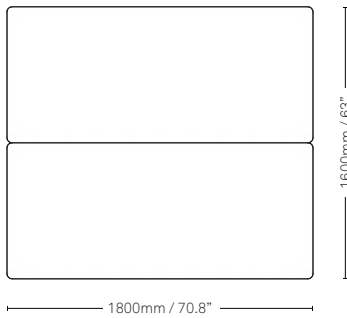

Specifications

Rectangle

2000mm (L) x 800mm (W) x 750mm (H)
78.7" (L) x 31.5" (W) x 29.5" (H)
Square Edge Only

Rectangle

1800mm (L) x 800mm (W) x 750mm (H)
70.8" (L) x 31.5" (W) x 29.5" (H)
Square Edge Only

Specifications

Square

1200mm (L) x 1200mm (W) x 750mm (H)
 47.2" (L) x 47.2" (W) x 29.5" (H)
 Square or Sharknose Edge Available

Square

1000mm (L) x 1000mm (W) x 750mm (H)
 39.3" (L) x 39.2" (W) x 29.5" (H)
 Square or Sharknose Edge Available

Square

900mm (L) x 900mm (W) x 750mm (H)
 35.4" (L) x 35.4" (W) x 29.5" (H)
 Square or Sharknose Edge Available

Round

1000mm (L) x 1000mm (W) x 750mm (H)
 39.3" (L) x 39.3" (W) x 29.5" (H)

*When measured from a hard floor surface.

Specifications

Back to Back Configuration

1800mm (L) x 1600mm (W) x 750mm (H)

70.8" (L) x 63" (W) x 29.5" (H)

Square Edge Only

675mm* / 26.5"*

750mm / 29.5"

*When measured from a hard floor surface.