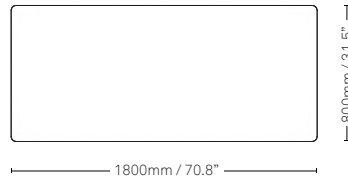

Specifications

Rectangle

2000mm (L) x **1000mm** (W) x 750mm (H)
 78.7" (L) x 39.3" (W) x 29.5" (H)
 Square Edge Only

Rectangle

1800mm (L) x **1000mm** (W) x 750mm (H)
 70.8" (L) x 39.3" (W) x 29.5" (H)
 Square Edge Only

Rectangle

1600mm (L) x **1000mm** (W) x 750mm (H)
 63" (L) x 39.3" (W) x 29.5" (H)
 Square Edge Only

Square

1000mm (L) x **1000mm** (W) x 750mm (H)
 39.3" (L) x 39.3" (W) x 29.5" (H)
 Square Edge Only

*When measured from a hard floor surface.

Specifications

Rectangle

2000mm (L) x 800mm (W) x 750mm (H)
78.7" (L) x 31.5" (W) x 29.5" (H)
Square Edge Only

Rectangle

1800mm (L) x 800mm (W) x 750mm (H)
70.8" (L) x 31.5" (W) x 29.5" (H)
Square Edge Only

Rectangle

1600mm (L) x 800mm (W) x 750mm (H)
63" (L) x 31.5" (W) x 29.5" (H)
Square Edge Only

Square

800mm (L) x 800mm (W) x 750mm (H)
31.5" (L) x 31.5" (W) x 29.5" (H)
Square Edge Only

*When measured from a hard floor surface.