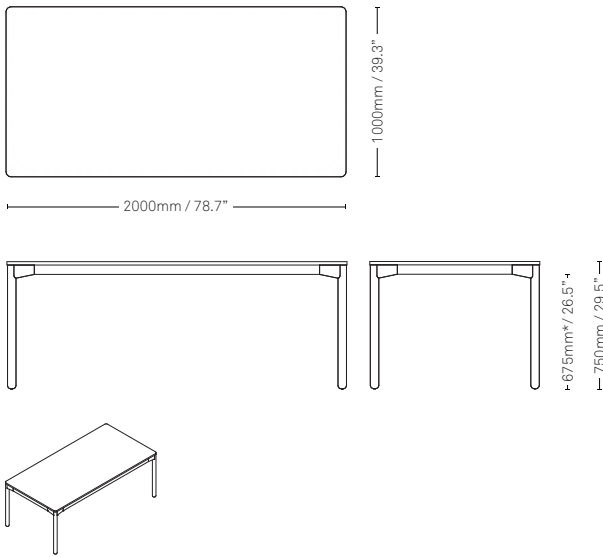

Specifications

Rectangle

2000mm (L) x **1000mm** (W) x 750mm (H)
 78.7" (L) x 39.3" (W) x 29.5" (H)
 Square Edge Only

Rectangle

1800mm (L) x **1000mm** (W) x 750mm (H)
 70.8" (L) x 39.3" (W) x 29.5" (H)
 Square Edge Only

Rectangle

1600mm (L) x **1000mm** (W) x 750mm (H)
 63" (L) x 39.3" (W) x 29.5" (H)
 Square Edge Only

Square

1000mm (L) x **1000mm** (W) x 750mm (H)
 39.3" (L) x 39.3" (W) x 29.5" (H)
 Square Edge Only

*When measured from a hard floor surface.

Specifications

Rectangle

2000mm (L) x 800mm (W) x 750mm (H)
78.7" (L) x 31.5" (W) x 29.5" (H)
Square Edge Only

Rectangle

1800mm (L) x 800mm (W) x 750mm (H)
70.8" (L) x 31.5" (W) x 29.5" (H)
Square Edge Only

Specifications

Square

1200mm (L) x 1200mm (W) x 750mm (H)
 47.2" (L) x 47.2" (W) x 29.5" (H)
 Square or Sharknose Edge Available

Square

1000mm (L) x 1000mm (W) x 750mm (H)
 39.3" (L) x 39.2" (W) x 29.5" (H)
 Square or Sharknose Edge Available