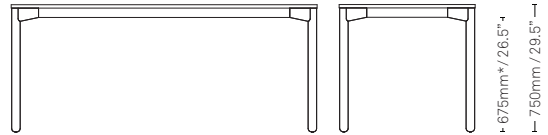

Rectangle

1600mm (L) x **1000mm** (W) x 750mm (H)
 63" (L) x 39.3" (W) x 29.5" (H)
 Square Edge Only

Square

1000mm (L) x **1000mm** (W) x 750mm (H)
 39.3" (L) x 39.3" (W) x 29.5" (H)
 Square Edge Only

*When measured from a hard floor surface.

Specifications

Rectangle

2000mm (L) x 800mm (W) x 750mm (H)
78.7" (L) x 31.5" (W) x 29.5" (H)
Square Edge Only

Rectangle

1800mm (L) x 800mm (W) x 750mm (H)
70.8" (L) x 31.5" (W) x 29.5" (H)
Square Edge Only

Rectangle

1600mm (L) x 800mm (W) x 750mm (H)
63" (L) x 31.5" (W) x 29.5" (H)
Square Edge Only

Square

800mm (L) x 800mm (W) x 750mm (H)
31.5" (L) x 31.5" (W) x 29.5" (H)
Square Edge Only

*When measured from a hard floor surface.

Specifications

Square

1200mm (L) x 1200mm (W) x 750mm (H)
 47.2" (L) x 47.2" (W) x 29.5" (H)
 Square or Sharknose Edge Available

Square

1000mm (L) x 1000mm (W) x 750mm (H)
 39.3" (L) x 39.2" (W) x 29.5" (H)
 Square or Sharknose Edge Available