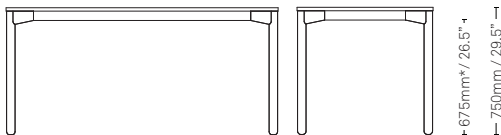

Rectangle

1600mm (L) x **1000mm** (W) x 750mm (H)
 63" (L) x 39.3" (W) x 29.5" (H)
 Square Edge Only

Square

1000mm (L) x **1000mm** (W) x 750mm (H)
 39.3" (L) x 39.3" (W) x 29.5" (H)
 Square Edge Only

*When measured from a hard floor surface.

Specifications

Rectangle

2000mm (L) x 800mm (W) x 750mm (H)
78.7" (L) x 31.5" (W) x 29.5" (H)
Square Edge Only

Rectangle

1800mm (L) x 800mm (W) x 750mm (H)
70.8" (L) x 31.5" (W) x 29.5" (H)
Square Edge Only

Rectangle

1600mm (L) x 800mm (W) x 750mm (H)
63" (L) x 31.5" (W) x 29.5" (H)
Square Edge Only

Square

800mm (L) x 800mm (W) x 750mm (H)
31.5" (L) x 31.5" (W) x 29.5" (H)
Square Edge Only

*When measured from a hard floor surface.

Specifications

Square

1200mm (L) x 1200mm (W) x 750mm (H)
 47.2" (L) x 47.2" (W) x 29.5" (H)
 Square or Sharknose Edge Available

Square

1000mm (L) x 1000mm (W) x 750mm (H)
 39.3" (L) x 39.2" (W) x 29.5" (H)
 Square or Sharknose Edge Available