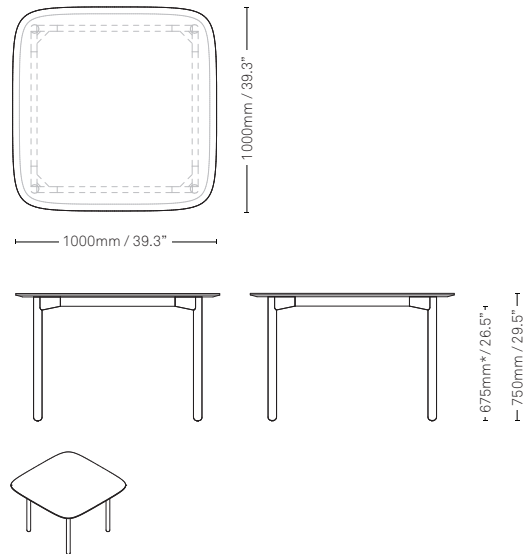

Specifications

Rectangle

2000mm (L) x 800mm (W) x 750mm (H)
78.7" (L) x 31.5" (W) x 29.5" (H)
Square Edge Only

Rectangle

1800mm (L) x 800mm (W) x 750mm (H)
70.8" (L) x 31.5" (W) x 29.5" (H)
Square Edge Only

Specifications

Square

1200mm (L) x 1200mm (W) x 750mm (H)
 47.2" (L) x 47.2" (W) x 29.5" (H)
 Square or Sharknose Edge Available

Square

1000mm (L) x 1000mm (W) x 750mm (H)
 39.3" (L) x 39.2" (W) x 29.5" (H)
 Square or Sharknose Edge Available

Square

900mm (L) x 900mm (W) x 750mm (H)
 35.4" (L) x 35.4" (W) x 29.5" (H)
 Square or Sharknose Edge Available

Round

1000mm (L) x 1000mm (W) x 750mm (H)
 39.3" (L) x 39.3" (W) x 29.5" (H)

*When measured from a hard floor surface.

Specifications

Back to Back Configuration

1800mm (L) x 1600mm (W) x 750mm (H)

70.8" (L) x 63" (W) x 29.5" (H)

Square Edge Only

675mm* / 26.5"*

750mm / 29.5"

*When measured from a hard floor surface.