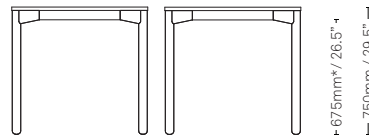

Specifications

Rectangle

2000mm (L) x 800mm (W) x 750mm (H)
78.7" (L) x 31.5" (W) x 29.5" (H)
Square Edge Only

Rectangle

1800mm (L) x 800mm (W) x 750mm (H)
70.8" (L) x 31.5" (W) x 29.5" (H)
Square Edge Only

Rectangle

1600mm (L) x 800mm (W) x 750mm (H)
63" (L) x 31.5" (W) x 29.5" (H)
Square Edge Only

Square

800mm (L) x 800mm (W) x 750mm (H)
31.5" (L) x 31.5" (W) x 29.5" (H)
Square Edge Only

*When measured from a hard floor surface.

Specifications

Square

1200mm (L) x 1200mm (W) x 750mm (H)
 47.2" (L) x 47.2" (W) x 29.5" (H)
 Square or Sharknose Edge Available

Square

1000mm (L) x 1000mm (W) x 750mm (H)
 39.3" (L) x 39.2" (W) x 29.5" (H)
 Square or Sharknose Edge Available

Specifications

Back to Back Configuration

1800mm (L) x 1600mm (W) x 750mm (H)

70.8" (L) x 63" (W) x 29.5" (H)

Square Edge Only

675mm* / 26.5"*

750mm / 29.5"

*When measured from a hard floor surface.