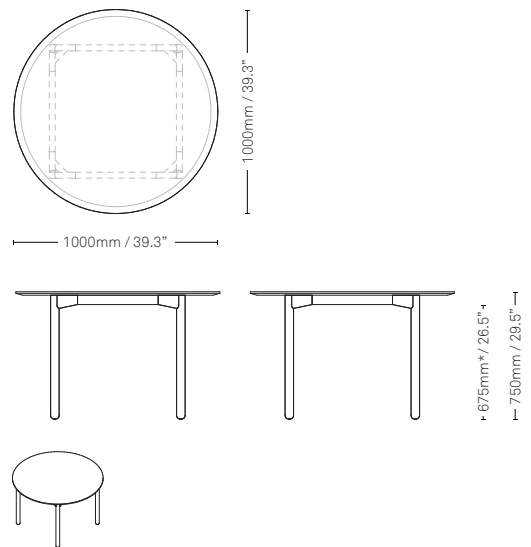

Specifications

Rectangle

2000mm (L) x 800mm (W) x 750mm (H)
78.7" (L) x 31.5" (W) x 29.5" (H)
Square Edge Only

Rectangle

1800mm (L) x 800mm (W) x 750mm (H)
70.8" (L) x 31.5" (W) x 29.5" (H)
Square Edge Only

Rectangle

1600mm (L) x 800mm (W) x 750mm (H)
63" (L) x 31.5" (W) x 29.5" (H)
Square Edge Only

Square

800mm (L) x 800mm (W) x 750mm (H)
31.5" (L) x 31.5" (W) x 29.5" (H)
Square Edge Only

*When measured from a hard floor surface.

Specifications

Square

1200mm (L) x 1200mm (W) x 750mm (H)
 47.2" (L) x 47.2" (W) x 29.5" (H)
 Square or Sharknose Edge Available

Square

1000mm (L) x 1000mm (W) x 750mm (H)
 39.3" (L) x 39.2" (W) x 29.5" (H)
 Square or Sharknose Edge Available

Square

900mm (L) x 900mm (W) x 750mm (H)
 35.4" (L) x 35.4" (W) x 29.5" (H)
 Square or Sharknose Edge Available

Round

1000mm (L) x 1000mm (W) x 750mm (H)
 39.3" (L) x 39.3" (W) x 29.5" (H)

*When measured from a hard floor surface.