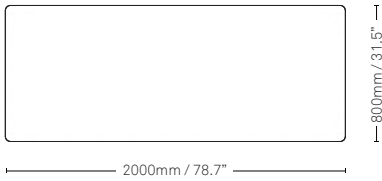

Specifications

Rectangle

2000mm (L) x **1000mm** (W) x 750mm (H)
 78.7" (L) x 39.3" (W) x 29.5" (H)
 Square Edge Only

Rectangle

1800mm (L) x **1000mm** (W) x 750mm (H)
 70.8" (L) x 39.3" (W) x 29.5" (H)
 Square Edge Only

Rectangle

1600mm (L) x **1000mm** (W) x 750mm (H)
 63" (L) x 39.3" (W) x 29.5" (H)
 Square Edge Only

Square

1000mm (L) x **1000mm** (W) x 750mm (H)
 39.3" (L) x 39.3" (W) x 29.5" (H)
 Square Edge Only

*When measured from a hard floor surface.

Specifications

Rectangle

2000mm (L) x 800mm (W) x 750mm (H)
78.7" (L) x 31.5" (W) x 29.5" (H)
Square Edge Only

Rectangle

1800mm (L) x 800mm (W) x 750mm (H)
70.8" (L) x 31.5" (W) x 29.5" (H)
Square Edge Only

Rectangle

1600mm (L) x 800mm (W) x 750mm (H)
63" (L) x 31.5" (W) x 29.5" (H)
Square Edge Only

Square

800mm (L) x 800mm (W) x 750mm (H)
31.5" (L) x 31.5" (W) x 29.5" (H)
Square Edge Only

*When measured from a hard floor surface.