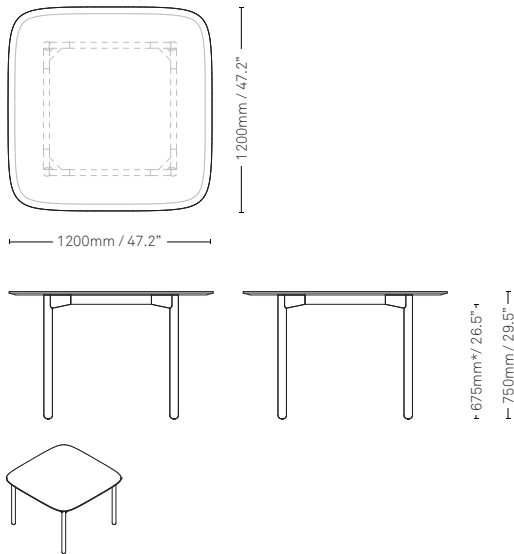

Specifications

Rectangle

2000mm (L) x 800mm (W) x 750mm (H)
78.7" (L) x 31.5" (W) x 29.5" (H)
Square Edge Only

Rectangle

1800mm (L) x 800mm (W) x 750mm (H)
70.8" (L) x 31.5" (W) x 29.5" (H)
Square Edge Only

Rectangle

1600mm (L) x 800mm (W) x 750mm (H)
63" (L) x 31.5" (W) x 29.5" (H)
Square Edge Only

Square

800mm (L) x 800mm (W) x 750mm (H)
31.5" (L) x 31.5" (W) x 29.5" (H)
Square Edge Only

*When measured from a hard floor surface.

Specifications

Square

1200mm (L) x 1200mm (W) x 750mm (H)
 47.2" (L) x 47.2" (W) x 29.5" (H)
 Square or Sharknose Edge Available

Square

1000mm (L) x 1000mm (W) x 750mm (H)
 39.3" (L) x 39.2" (W) x 29.5" (H)
 Square or Sharknose Edge Available

Square

900mm (L) x 900mm (W) x 750mm (H)
 35.4" (L) x 35.4" (W) x 29.5" (H)
 Square or Sharknose Edge Available

Round

1000mm (L) x 1000mm (W) x 750mm (H)
 39.3" (L) x 39.3" (W) x 29.5" (H)

*When measured from a hard floor surface.