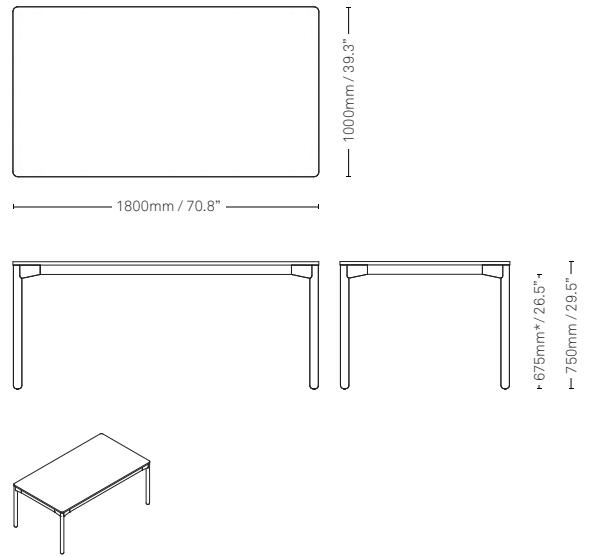

Specifications

Rectangle

2000mm (L) x **1000mm** (W) x 750mm (H)
 78.7" (L) x 39.3" (W) x 29.5" (H)
 Square Edge Only

Rectangle

1800mm (L) x **1000mm** (W) x 750mm (H)
 70.8" (L) x 39.3" (W) x 29.5" (H)
 Square Edge Only

Rectangle

1600mm (L) x **1000mm** (W) x 750mm (H)
 63" (L) x 39.3" (W) x 29.5" (H)
 Square Edge Only

Square

1000mm (L) x **1000mm** (W) x 750mm (H)
 39.3" (L) x 39.3" (W) x 29.5" (H)
 Square Edge Only

*When measured from a hard floor surface.

Specifications

Rectangle

2000mm (L) x 800mm (W) x 750mm (H)
78.7" (L) x 31.5" (W) x 29.5" (H)
Square Edge Only

Rectangle

1800mm (L) x 800mm (W) x 750mm (H)
70.8" (L) x 31.5" (W) x 29.5" (H)
Square Edge Only

Specifications

Square

1200mm (L) x 1200mm (W) x 750mm (H)
 47.2" (L) x 47.2" (W) x 29.5" (H)
 Square or Sharknose Edge Available

Square

1000mm (L) x 1000mm (W) x 750mm (H)
 39.3" (L) x 39.2" (W) x 29.5" (H)
 Square or Sharknose Edge Available