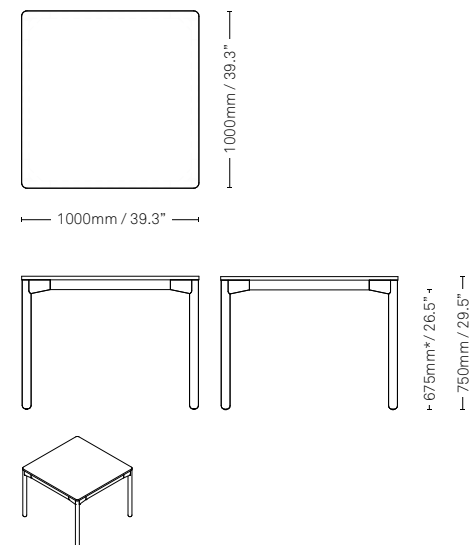

Specifications

Specifications

Functionality and versatility lies at the heart of the design.

Rectangle
 2000mm (L) x **1000mm** (W) x 750mm (H)
 78.7" (L) x 39.3" (W) x 29.5" (H)
 Square Edge Only

Rectangle
 1800mm (L) x **1000mm** (W) x 750mm (H)
 70.8" (L) x 39.3" (W) x 29.5" (H)
 Square Edge Only

Rectangle
 1600mm (L) x **1000mm** (W) x 750mm (H)
 63" (L) x 39.3" (W) x 29.5" (H)
 Square Edge Only

Square
 1000mm (L) x **1000mm** (W) x 750mm (H)
 39.3" (L) x 39.3" (W) x 29.5" (H)
 Square Edge Only

Rectangle
 2000mm (L) x **800mm** (W) x 750mm (H)
 78.7" (L) x 31.5" (W) x 29.5" (H)
 Square Edge Only

Rectangle
 1800mm (L) x **800mm** (W) x 750mm (H)
 70.8" (L) x 31.5" (W) x 29.5" (H)
 Square Edge Only

Rectangle
 1600mm (L) x **800mm** (W) x 750mm (H)
 63" (L) x 31.5" (W) x 29.5" (H)
 Square Edge Only

Square
 800mm (L) x **800mm** (W) x 750mm (H)
 31.5" (L) x 31.5" (W) x 29.5" (H)
 Square Edge Only

Specifications