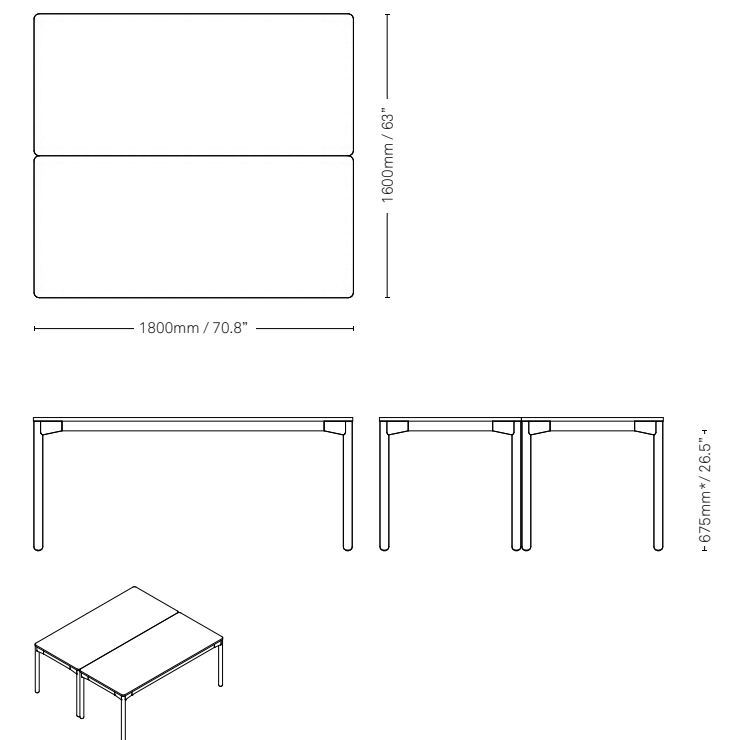

Rectangle
 2000mm (L) x **800mm** (W) x 750mm (H)
 78.7" (L) x 31.5" (W) x 29.5" (H)
 Square Edge Only

Rectangle
 1800mm (L) x **800mm** (W) x 750mm (H)
 70.8" (L) x 31.5" (W) x 29.5" (H)
 Square Edge Only

Rectangle
 1600mm (L) x **800mm** (W) x 750mm (H)
 63" (L) x 31.5" (W) x 29.5" (H)
 Square Edge Only

Square
 800mm (L) x **800mm** (W) x 750mm (H)
 31.5" (L) x 31.5" (W) x 29.5" (H)
 Square Edge Only

Specifications

Functionality and versatility lies at the heart of the design.

Square
 1200mm (L) x 1200mm (W) x 750mm (H)
 47.2" (L) x 47.2" (W) x 29.5" (H)
 Square or Sharknose Edge Available

Square
 1000mm (L) x 1000mm (W) x 750mm (H)
 39.3" (L) x 39.2" (W) x 29.5" (H)
 Square or Sharknose Edge Available

Square
 900mm (L) x 900mm (W) x 750mm (H)
 35.4" (L) x 35.4" (W) x 29.5" (H)
 Square or Sharknose Edge Available

Round
 1000mm (L) x 1000mm (W) x 750mm (H)
 39.3" (L) x 39.3" (W) x 29.5" (H)

Back to Back Configuration
 1800mm (L) x 1600mm (W) x 750mm (H)
 70.8" (L) x 63" (W) x 29.5" (H)
 Square Edge Only