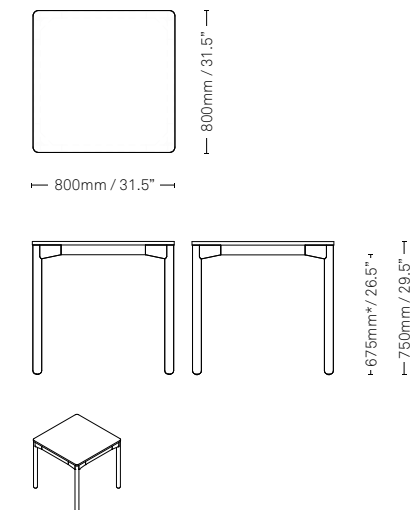

Specifications

Specifications

Functionality and versatility lies at the heart of the design.

Rectangle
 2000mm (L) x **1000mm** (W) x 750mm (H)
 78.7" (L) x 39.3" (W) x 29.5" (H)
 Square Edge Only

Rectangle
 1800mm (L) x **1000mm** (W) x 750mm (H)
 70.8" (L) x 39.3" (W) x 29.5" (H)
 Square Edge Only

Rectangle
 1600mm (L) x **1000mm** (W) x 750mm (H)
 63" (L) x 39.3" (W) x 29.5" (H)
 Square Edge Only

Square
 1000mm (L) x **1000mm** (W) x 750mm (H)
 39.3" (L) x 39.3" (W) x 29.5" (H)
 Square Edge Only

Rectangle
 2000mm (L) x **800mm** (W) x 750mm (H)
 78.7" (L) x 31.5" (W) x 29.5" (H)
 Square Edge Only

Rectangle
 1800mm (L) x **800mm** (W) x 750mm (H)
 70.8" (L) x 31.5" (W) x 29.5" (H)
 Square Edge Only

Rectangle
 1600mm (L) x **800mm** (W) x 750mm (H)
 63" (L) x 31.5" (W) x 29.5" (H)
 Square Edge Only

Square
 800mm (L) x **800mm** (W) x 750mm (H)
 31.5" (L) x 31.5" (W) x 29.5" (H)
 Square Edge Only

Specifications