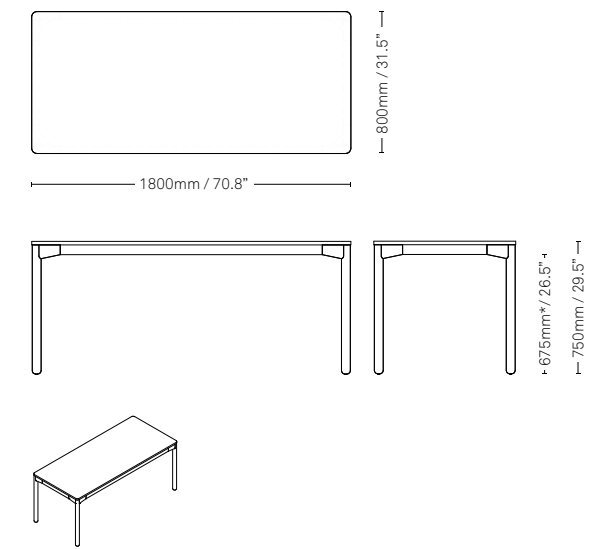

Specifications

Specifications

Functionality and versatility lies at the heart of the design.

Rectangle
 2000mm (L) x **1000mm** (W) x 750mm (H)
 78.7" (L) x 39.3" (W) x 29.5" (H)
 Square Edge Only

Rectangle
 1800mm (L) x **1000mm** (W) x 750mm (H)
 70.8" (L) x 39.3" (W) x 29.5" (H)
 Square Edge Only

Rectangle
 1600mm (L) x **1000mm** (W) x 750mm (H)
 63" (L) x 39.3" (W) x 29.5" (H)
 Square Edge Only

Square
 1000mm (L) x **1000mm** (W) x 750mm (H)
 39.3" (L) x 39.3" (W) x 29.5" (H)
 Square Edge Only

Rectangle
 2000mm (L) x **800mm** (W) x 750mm (H)
 78.7" (L) x 31.5" (W) x 29.5" (H)
 Square Edge Only

Rectangle
 1800mm (L) x **800mm** (W) x 750mm (H)
 70.8" (L) x 31.5" (W) x 29.5" (H)
 Square Edge Only

Rectangle
 1600mm (L) x **800mm** (W) x 750mm (H)
 63" (L) x 31.5" (W) x 29.5" (H)
 Square Edge Only

Square
 800mm (L) x **800mm** (W) x 750mm (H)
 31.5" (L) x 31.5" (W) x 29.5" (H)
 Square Edge Only

Specifications