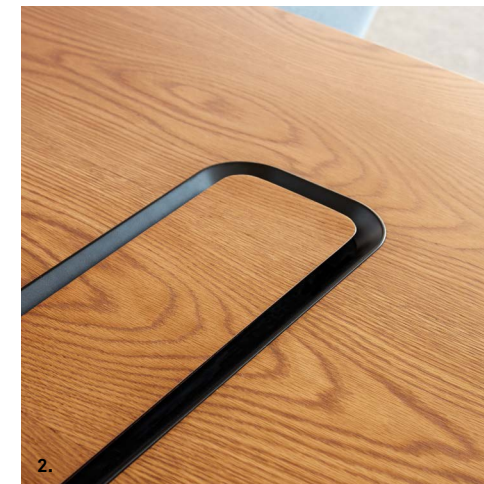

ColourLab

Curated by Giulio Ridolfo and developed by Schiavello, Colourlab brings a considered and cohesive palette of finishes suited to the needs of working and living environments. The palette beautifully balances colour, texture and layering across a variety of materials.

To review complete list of Quila Table finishes please [click here](#).

ColourLab materials and finishes

1. Laminate
2. Timber Natural
3. Timber Paint
4. Timber Wash
5. Leather
6. Fabric
7. Metal Powder Coat