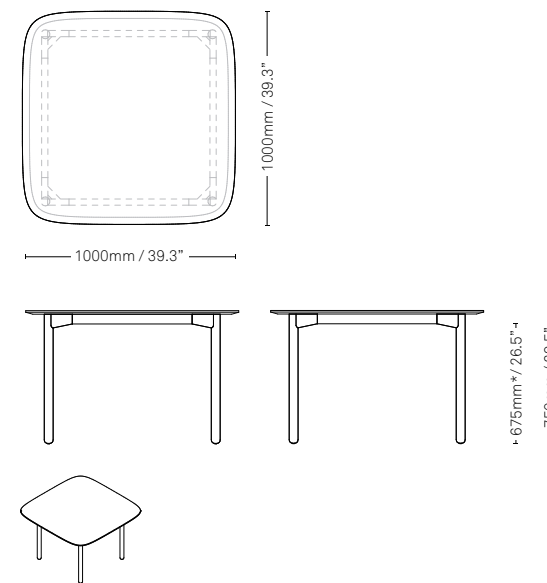

Rectangle
 2000mm (L) x **800mm** (W) x 750mm (H)
 78.7" (L) x 31.5" (W) x 29.5" (H)
 Square Edge Only

Rectangle
 1800mm (L) x **800mm** (W) x 750mm (H)
 70.8" (L) x 31.5" (W) x 29.5" (H)
 Square Edge Only

Rectangle
 1600mm (L) x **800mm** (W) x 750mm (H)
 63" (L) x 31.5" (W) x 29.5" (H)
 Square Edge Only

Square
 800mm (L) x **800mm** (W) x 750mm (H)
 31.5" (L) x 31.5" (W) x 29.5" (H)
 Square Edge Only

Specifications

Functionality and versatility lies at the heart of the design.

Square
 1200mm (L) x 1200mm (W) x 750mm (H)
 47.2" (L) x 47.2" (W) x 29.5" (H)
 Square or Sharknose Edge Available

Square
 1000mm (L) x 1000mm (W) x 750mm (H)
 39.3" (L) x 39.2" (W) x 29.5" (H)
 Square or Sharknose Edge Available

Square
 900mm (L) x 900mm (W) x 750mm (H)
 35.4" (L) x 35.4" (W) x 29.5" (H)
 Square or Sharknose Edge Available

Round
 1000mm (L) x 1000mm (W) x 750mm (H)
 39.3" (L) x 39.3" (W) x 29.5" (H)

Back to Back Configuration
 1800mm (L) x 1600mm (W) x 750mm (H)
 70.8" (L) x 63" (W) x 29.5" (H)
 Square Edge Only