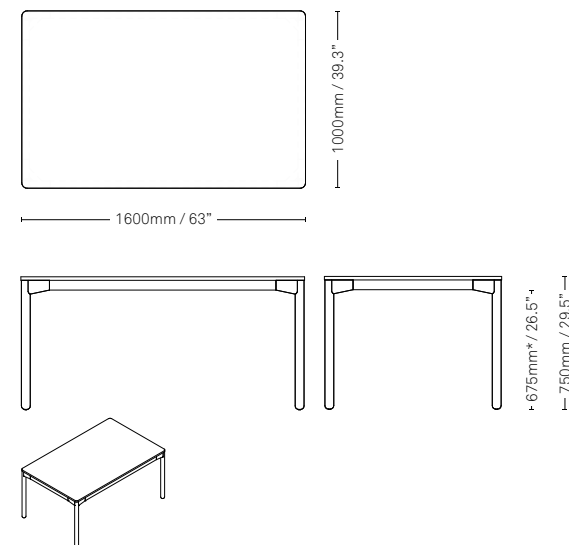

Specifications

Specifications

Functionality and versatility lies at the heart of the design.

Rectangle
 2000mm (L) x **1000mm** (W) x 750mm (H)
 78.7" (L) x 39.3" (W) x 29.5" (H)
 Square Edge Only

Rectangle
 1800mm (L) x **1000mm** (W) x 750mm (H)
 70.8" (L) x 39.3" (W) x 29.5" (H)
 Square Edge Only

Rectangle
 1600mm (L) x **1000mm** (W) x 750mm (H)
 63" (L) x 39.3" (W) x 29.5" (H)
 Square Edge Only

Square
 1000mm (L) x **1000mm** (W) x 750mm (H)
 39.3" (L) x 39.3" (W) x 29.5" (H)
 Square Edge Only

Rectangle
 2000mm (L) x **800mm** (W) x 750mm (H)
 78.7" (L) x 31.5" (W) x 29.5" (H)
 Square Edge Only

Rectangle
 1800mm (L) x **800mm** (W) x 750mm (H)
 70.8" (L) x 31.5" (W) x 29.5" (H)
 Square Edge Only

Rectangle
 1600mm (L) x **800mm** (W) x 750mm (H)
 63" (L) x 31.5" (W) x 29.5" (H)
 Square Edge Only

Square
 800mm (L) x **800mm** (W) x 750mm (H)
 31.5" (L) x 31.5" (W) x 29.5" (H)
 Square Edge Only

Specifications