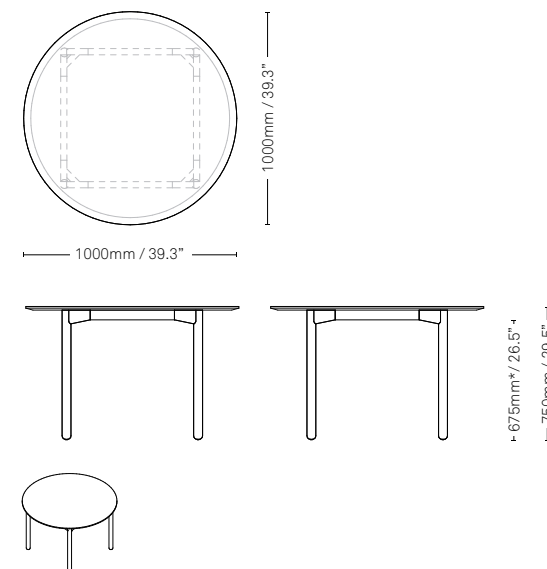

Rectangle
 2000mm (L) x **800mm** (W) x 750mm (H)
 78.7" (L) x 31.5" (W) x 29.5" (H)
 Square Edge Only

Rectangle
 1800mm (L) x **800mm** (W) x 750mm (H)
 70.8" (L) x 31.5" (W) x 29.5" (H)
 Square Edge Only

Rectangle
 1600mm (L) x **800mm** (W) x 750mm (H)
 63" (L) x 31.5" (W) x 29.5" (H)
 Square Edge Only

Square
 800mm (L) x **800mm** (W) x 750mm (H)
 31.5" (L) x 31.5" (W) x 29.5" (H)
 Square Edge Only

Specifications

Functionality and versatility lies at the heart of the design.

Square
 1200mm (L) x 1200mm (W) x 750mm (H)
 47.2" (L) x 47.2" (W) x 29.5" (H)
 Square or Sharknose Edge Available

Square
 1000mm (L) x 1000mm (W) x 750mm (H)
 39.3" (L) x 39.2" (W) x 29.5" (H)
 Square or Sharknose Edge Available

Square
 900mm (L) x 900mm (W) x 750mm (H)
 35.4" (L) x 35.4" (W) x 29.5" (H)
 Square or Sharknose Edge Available

Round
 1000mm (L) x 1000mm (W) x 750mm (H)
 39.3" (L) x 39.3" (W) x 29.5" (H)

Back to Back Configuration
 1800mm (L) x 1600mm (W) x 750mm (H)
 70.8" (L) x 63" (W) x 29.5" (H)
 Square Edge Only