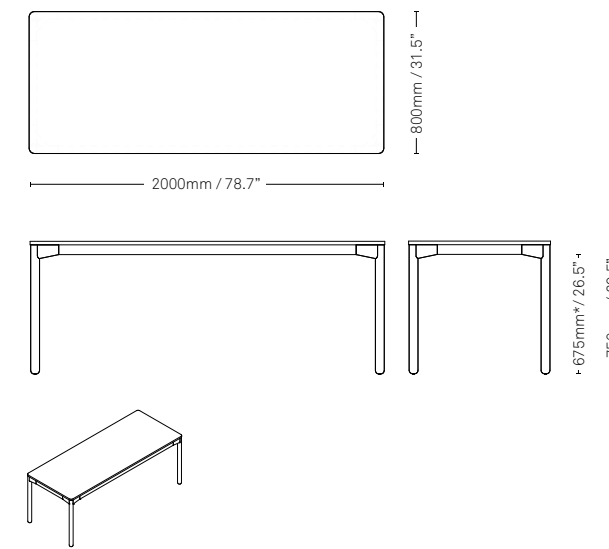

Specifications

Specifications

Functionality and versatility lies at the heart of the design.

Rectangle
 2000mm (L) x **1000mm** (W) x 750mm (H)
 78.7" (L) x 39.3" (W) x 29.5" (H)
 Square Edge Only

Rectangle
 1800mm (L) x **1000mm** (W) x 750mm (H)
 70.8" (L) x 39.3" (W) x 29.5" (H)
 Square Edge Only

Rectangle
 1600mm (L) x **1000mm** (W) x 750mm (H)
 63" (L) x 39.3" (W) x 29.5" (H)
 Square Edge Only

Square
 1000mm (L) x **1000mm** (W) x 750mm (H)
 39.3" (L) x 39.3" (W) x 29.5" (H)
 Square Edge Only

Rectangle
 2000mm (L) x **800mm** (W) x 750mm (H)
 78.7" (L) x 31.5" (W) x 29.5" (H)
 Square Edge Only

Rectangle
 1800mm (L) x **800mm** (W) x 750mm (H)
 70.8" (L) x 31.5" (W) x 29.5" (H)
 Square Edge Only

Rectangle
 1600mm (L) x **800mm** (W) x 750mm (H)
 63" (L) x 31.5" (W) x 29.5" (H)
 Square Edge Only

Square
 800mm (L) x **800mm** (W) x 750mm (H)
 31.5" (L) x 31.5" (W) x 29.5" (H)
 Square Edge Only

Specifications