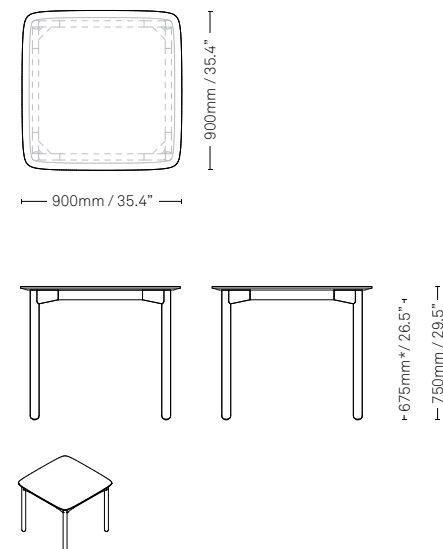

Rectangle
 2000mm (L) x **800mm** (W) x 750mm (H)
 78.7" (L) x 31.5" (W) x 29.5" (H)
 Square Edge Only

Rectangle
 1800mm (L) x **800mm** (W) x 750mm (H)
 70.8" (L) x 31.5" (W) x 29.5" (H)
 Square Edge Only

Rectangle
 1600mm (L) x **800mm** (W) x 750mm (H)
 63" (L) x 31.5" (W) x 29.5" (H)
 Square Edge Only

Square
 800mm (L) x **800mm** (W) x 750mm (H)
 31.5" (L) x 31.5" (W) x 29.5" (H)
 Square Edge Only

Specifications

Functionality and versatility lies at the heart of the design.

Square
 1200mm (L) x 1200mm (W) x 750mm (H)
 47.2" (L) x 47.2" (W) x 29.5" (H)
 Square or Sharknose Edge Available

Square
 1000mm (L) x 1000mm (W) x 750mm (H)
 39.3" (L) x 39.2" (W) x 29.5" (H)
 Square or Sharknose Edge Available

Square
 900mm (L) x 900mm (W) x 750mm (H)
 35.4" (L) x 35.4" (W) x 29.5" (H)
 Square or Sharknose Edge Available

Round
 1000mm (L) x 1000mm (W) x 750mm (H)
 39.3" (L) x 39.3" (W) x 29.5" (H)

Back to Back Configuration
 1800mm (L) x 1600mm (W) x 750mm (H)
 70.8" (L) x 63" (W) x 29.5" (H)
 Square Edge Only