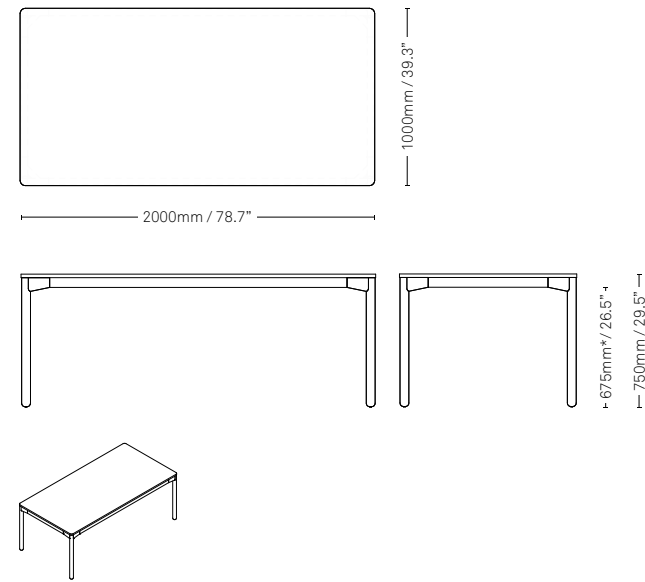

Specifications

Specifications

Functionality and versatility lies at the heart of the design.

Rectangle
 2000mm (L) x **1000mm** (W) x 750mm (H)
 78.7" (L) x 39.3" (W) x 29.5" (H)
 Square Edge Only

Rectangle
 1800mm (L) x **1000mm** (W) x 750mm (H)
 70.8" (L) x 39.3" (W) x 29.5" (H)
 Square Edge Only

Rectangle
 1600mm (L) x **1000mm** (W) x 750mm (H)
 63" (L) x 39.3" (W) x 29.5" (H)
 Square Edge Only

Square
 1000mm (L) x **1000mm** (W) x 750mm (H)
 39.3" (L) x 39.3" (W) x 29.5" (H)
 Square Edge Only

Rectangle
 2000mm (L) x **800mm** (W) x 750mm (H)
 78.7" (L) x 31.5" (W) x 29.5" (H)
 Square Edge Only

Rectangle
 1800mm (L) x **800mm** (W) x 750mm (H)
 70.8" (L) x 31.5" (W) x 29.5" (H)
 Square Edge Only

Rectangle
 1600mm (L) x **800mm** (W) x 750mm (H)
 63" (L) x 31.5" (W) x 29.5" (H)
 Square Edge Only

Square
 800mm (L) x **800mm** (W) x 750mm (H)
 31.5" (L) x 31.5" (W) x 29.5" (H)
 Square Edge Only

Specifications