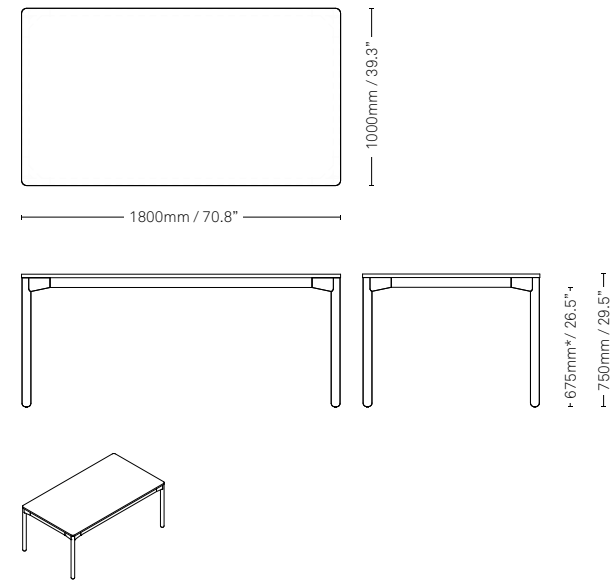

Specifications

Specifications

Functionality and versatility lies at the heart of the design.

Rectangle
 2000mm (L) x **1000mm** (W) x 750mm (H)
 78.7" (L) x 39.3" (W) x 29.5" (H)
 Square Edge Only

Rectangle
 1800mm (L) x **1000mm** (W) x 750mm (H)
 70.8" (L) x 39.3" (W) x 29.5" (H)
 Square Edge Only

Rectangle
 1600mm (L) x **1000mm** (W) x 750mm (H)
 63" (L) x 39.3" (W) x 29.5" (H)
 Square Edge Only

Square
 1000mm (L) x **1000mm** (W) x 750mm (H)
 39.3" (L) x 39.3" (W) x 29.5" (H)
 Square Edge Only

Rectangle
 2000mm (L) x **800mm** (W) x 750mm (H)
 78.7" (L) x 31.5" (W) x 29.5" (H)
 Square Edge Only

Rectangle
 1800mm (L) x **800mm** (W) x 750mm (H)
 70.8" (L) x 31.5" (W) x 29.5" (H)
 Square Edge Only

Rectangle
 1600mm (L) x **800mm** (W) x 750mm (H)
 63" (L) x 31.5" (W) x 29.5" (H)
 Square Edge Only

Square
 800mm (L) x **800mm** (W) x 750mm (H)
 31.5" (L) x 31.5" (W) x 29.5" (H)
 Square Edge Only

Specifications