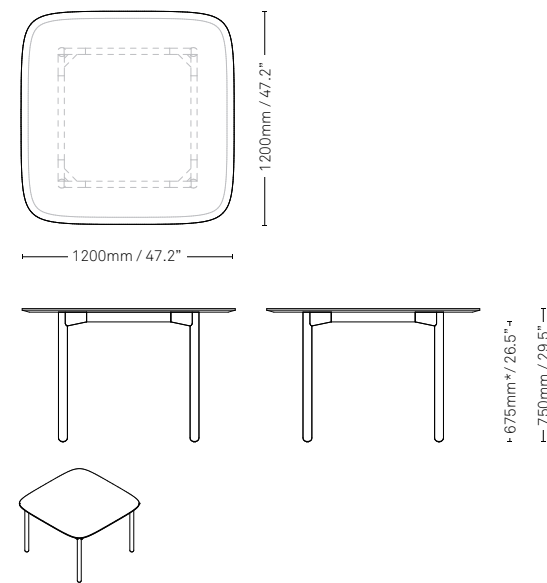

Rectangle
 2000mm (L) x **800mm** (W) x 750mm (H)
 78.7" (L) x 31.5" (W) x 29.5" (H)
 Square Edge Only

Rectangle
 1800mm (L) x **800mm** (W) x 750mm (H)
 70.8" (L) x 31.5" (W) x 29.5" (H)
 Square Edge Only

Rectangle
 1600mm (L) x **800mm** (W) x 750mm (H)
 63" (L) x 31.5" (W) x 29.5" (H)
 Square Edge Only

Square
 800mm (L) x **800mm** (W) x 750mm (H)
 31.5" (L) x 31.5" (W) x 29.5" (H)
 Square Edge Only

Specifications

Functionality and versatility lies at the heart of the design.

Square
 1200mm (L) x 1200mm (W) x 750mm (H)
 47.2" (L) x 47.2" (W) x 29.5" (H)
 Square or Sharknose Edge Available

Square
 1000mm (L) x 1000mm (W) x 750mm (H)
 39.3" (L) x 39.2" (W) x 29.5" (H)
 Square or Sharknose Edge Available

Square
 900mm (L) x 900mm (W) x 750mm (H)
 35.4" (L) x 35.4" (W) x 29.5" (H)
 Square or Sharknose Edge Available

Round
 1000mm (L) x 1000mm (W) x 750mm (H)
 39.3" (L) x 39.3" (W) x 29.5" (H)

Back to Back Configuration
 1800mm (L) x 1600mm (W) x 750mm (H)
 70.8" (L) x 63" (W) x 29.5" (H)
 Square Edge Only