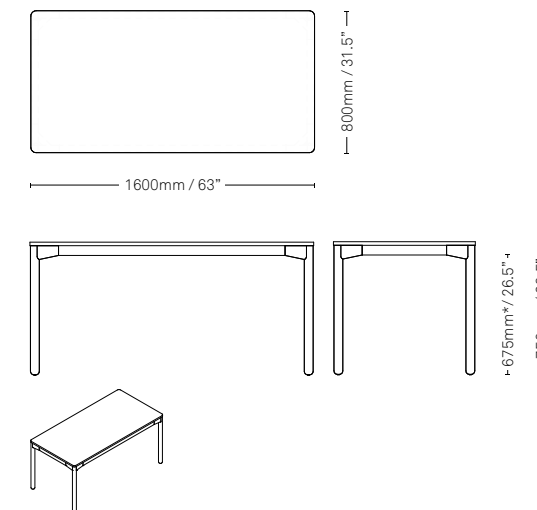

Specifications

Specifications

Functionality and versatility lies at the heart of the design.

Rectangle
 2000mm (L) x **1000mm** (W) x 750mm (H)
 78.7" (L) x 39.3" (W) x 29.5" (H)
 Square Edge Only

Rectangle
 1800mm (L) x **1000mm** (W) x 750mm (H)
 70.8" (L) x 39.3" (W) x 29.5" (H)
 Square Edge Only

Rectangle
 1600mm (L) x **1000mm** (W) x 750mm (H)
 63" (L) x 39.3" (W) x 29.5" (H)
 Square Edge Only

Square
 1000mm (L) x **1000mm** (W) x 750mm (H)
 39.3" (L) x 39.3" (W) x 29.5" (H)
 Square Edge Only

Rectangle
 2000mm (L) x **800mm** (W) x 750mm (H)
 78.7" (L) x 31.5" (W) x 29.5" (H)
 Square Edge Only

Rectangle
 1800mm (L) x **800mm** (W) x 750mm (H)
 70.8" (L) x 31.5" (W) x 29.5" (H)
 Square Edge Only

Rectangle
 1600mm (L) x **800mm** (W) x 750mm (H)
 63" (L) x 31.5" (W) x 29.5" (H)
 Square Edge Only

Square
 800mm (L) x **800mm** (W) x 750mm (H)
 31.5" (L) x 31.5" (W) x 29.5" (H)
 Square Edge Only

Specifications