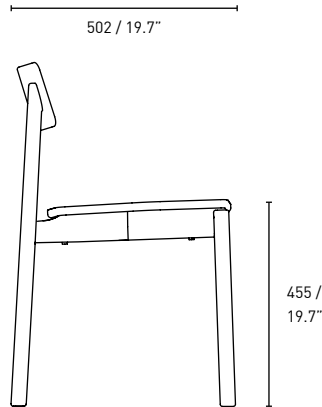

Specifications

Rib Chair

Rib Stool

Please see following pages for finishes.

All measurements are in millimeters and inches.

All intellectual property rights and copyrights are reserved. Nothing contained in this brochure may be reproduced without written permission. Schiavello Group Pty Ltd reserves the right to change any or all details without prior notice. All dimensions stated within this document are nominal and/or approximate only and subject to variation. SCH/SPSRIB04-B

Finishes

Timber Frame

Ash Timber Paint

Ash Timber Wash

Ash Timber

All measurements are in millimeters and inches.

All intellectual property rights and copyrights are reserved. Nothing contained in this brochure may be reproduced without written permission. Schiavello Group Pty Ltd reserves the right to change any or all details without prior notice. All dimensions stated within this document are nominal and/or approximate only and subject to variation. SCH/SPSRIB04-B