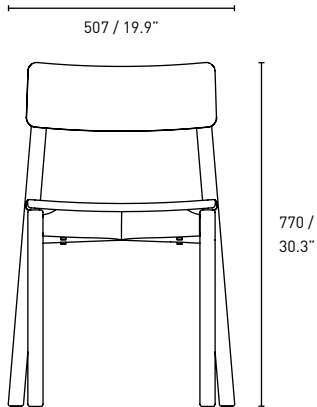

Specifications

Rib Chair

Rib Stool

Please see following pages for finishes.

All measurements are in millimeters and inches.

All intellectual property rights and copyrights are reserved. Nothing contained in this brochure may be reproduced without written permission. Schiavello Group Pty Ltd reserves the right to change any or all details without prior notice. All dimensions stated within this document are nominal and/or approximate only and subject to variation. SCH/SPSRIB04-B

Finishes

Timber Frame

Ash Timber Paint

Ash Timber Wash

Ash Timber

All measurements are in millimeters and inches.

All intellectual property rights and copyrights are reserved. Nothing contained in this brochure may be reproduced without written permission. Schiavello Group Pty Ltd reserves the right to change any or all details without prior notice. All dimensions stated within this document are nominal and/or approximate only and subject to variation. SCH/SPSRIB04-B