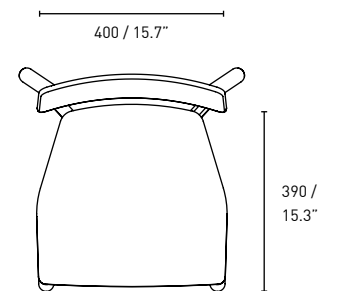

Specifications

Rib Chair

Rib Stool

Please see following pages for finishes.

All measurements are in millimeters and inches.

All intellectual property rights and copyrights are reserved. Nothing contained in this brochure may be reproduced without written permission. Schiavello Group Pty Ltd reserves the right to change any or all details without prior notice. All dimensions stated within this document are nominal and/or approximate only and subject to variation. SCH/SPSRIB04-B

Finishes

Timber Frame

Ash Timber Paint

Ash Timber Wash

Ash Timber

All measurements are in millimeters and inches.

All intellectual property rights and copyrights are reserved. Nothing contained in this brochure may be reproduced without written permission. Schiavello Group Pty Ltd reserves the right to change any or all details without prior notice. All dimensions stated within this document are nominal and/or approximate only and subject to variation. SCH/SPSRIB04-B