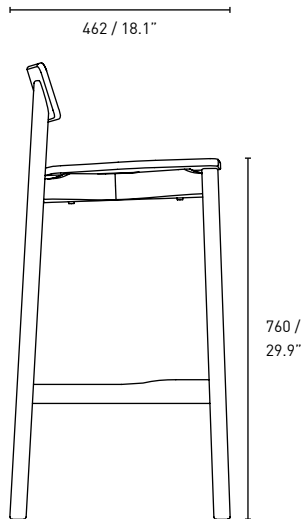

Specifications

Rib Chair

Rib Stool

Please see following pages for finishes.

All measurements are in millimeters and inches.

All intellectual property rights and copyrights are reserved. Nothing contained in this brochure may be reproduced without written permission. Schiavello Group Pty Ltd reserves the right to change any or all details without prior notice. All dimensions stated within this document are nominal and/or approximate only and subject to variation. SCH/SPSRIB04-B

Finishes

Timber Frame

Ash Timber Paint

Ash Timber Wash

Ash Timber

All measurements are in millimeters and inches.

All intellectual property rights and copyrights are reserved. Nothing contained in this brochure may be reproduced without written permission. Schiavello Group Pty Ltd reserves the right to change any or all details without prior notice. All dimensions stated within this document are nominal and/or approximate only and subject to variation. SCH/SPSRIB04-B