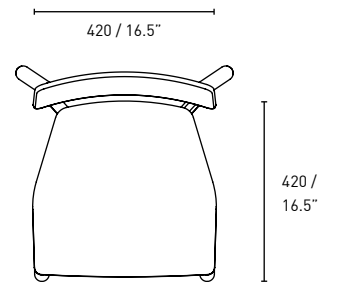

Specifications

Rib Chair

Rib Stool

Please see following pages for finishes.

All measurements are in millimeters and inches.

All intellectual property rights and copyrights are reserved. Nothing contained in this brochure may be reproduced without written permission. Schiavello Group Pty Ltd reserves the right to change any or all details without prior notice. All dimensions stated within this document are nominal and/or approximate only and subject to variation. SCH/SPSRIB04-B

Finishes

Timber Frame

Ash Timber Paint

Ash Timber Wash

Ash Timber

All measurements are in millimeters and inches.

All intellectual property rights and copyrights are reserved. Nothing contained in this brochure may be reproduced without written permission. Schiavello Group Pty Ltd reserves the right to change any or all details without prior notice. All dimensions stated within this document are nominal and/or approximate only and subject to variation. SCH/SPSRIB04-B