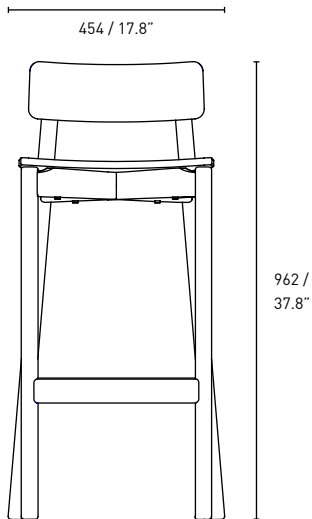

Specifications

Rib Chair

Rib Stool

Please see following pages for finishes.

All measurements are in millimeters and inches.

All intellectual property rights and copyrights are reserved. Nothing contained in this brochure may be reproduced without written permission. Schiavello Group Pty Ltd reserves the right to change any or all details without prior notice. All dimensions stated within this document are nominal and/or approximate only and subject to variation. SCH/SPSRIB04-B

Finishes

Timber Frame

Ash Timber Paint

Ash Timber Wash

Ash Timber

All measurements are in millimeters and inches.

All intellectual property rights and copyrights are reserved. Nothing contained in this brochure may be reproduced without written permission. Schiavello Group Pty Ltd reserves the right to change any or all details without prior notice. All dimensions stated within this document are nominal and/or approximate only and subject to variation. SCH/SPSRIB04-B