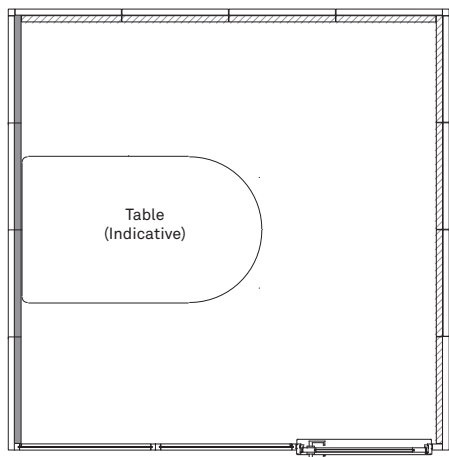

Specifications

Interior & Ceiling Services

Details

- Acoustic wall tile
- Additional wall tile (optional)

Interior