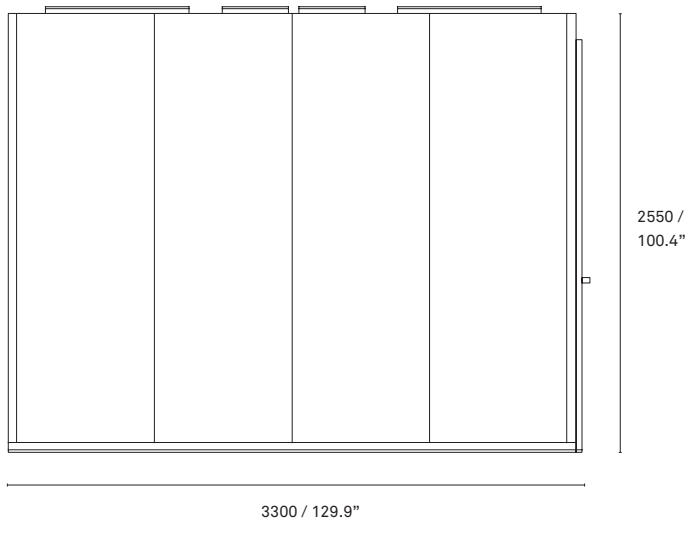

Internal:
3100W x 3150D x 2400Hmm
122" W x 124" D x 94.5" H

Specifications

External:
3300W x 3300D x 2600Hmm
129.9" W x 129.9" D x 102.4" H

Overall height: 2600mm / 102.4"
- Room height: 2550mm / 100.4"
- Air Grille Cover height: 50mm / 2"

Front (Centre Door)

Side

Back with acoustic paneling

Rear wall available in:
4 x solid panels

Front wall available in:
Glass door and 2 x glazed panels

All measurements are in millimeters and inches.

All intellectual property rights and copyrights are reserved. Nothing contained in this brochure may be reproduced without written permission. Schiavello Group Pty Ltd reserves the right to change any or all details without prior notice. All dimensions stated within this document are nominal and/or approximate only and subject to variation. SCH/SPSFQRME-B

Specifications

Accessible Circulation

90° and 180° Turning Circle

Accessible Circulation Diagrams

All measurements are in millimeters and inches.

All intellectual property rights and copyrights are reserved. Nothing contained in this brochure may be reproduced without written permission. Schiavello Group Pty Ltd reserves the right to change any or all details without prior notice. All dimensions stated within this document are nominal and/or approximate only and subject to variation. SCH/SPSFQRGA-B