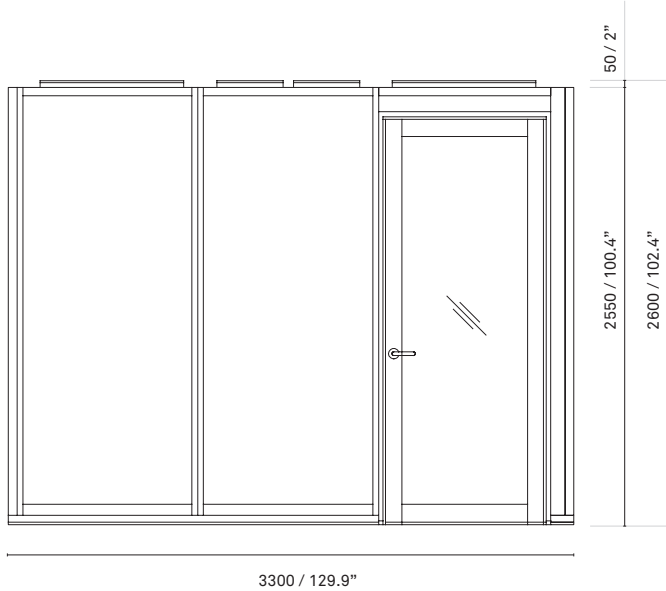

Internal:
3100W x 3150D x 2400Hmm
122" W x 124" D x 94.5" H

Specifications

External:
3300W x 3300D x 2600Hmm
129.9" W x 129.9" D x 102.4" H

Overall height: 2600mm / 102.4"
- Room height: 2550mm / 100.4"
- Air Grille Cover height: 50mm / 2"

Front (Centre Door)

Side

Back with acoustic paneling

Rear wall available in:
4 x solid panels

Front wall available in:
Glass door and 2 x glazed panels

All measurements are in millimeters and inches.

All intellectual property rights and copyrights are reserved. Nothing contained in this brochure may be reproduced without written permission. Schiavello Group Pty Ltd reserves the right to change any or all details without prior notice. All dimensions stated within this document are nominal and/or approximate only and subject to variation. SCH/SPSFQRME-B