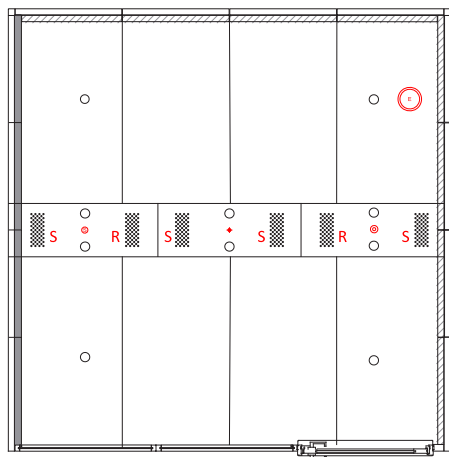

Standard Services

- Semi trimless, recessed down light.
- Motion sensor
- Flush mount sprinkler with cover plate
- Ventilation fan assembly
- Supply air diffuser
- Return air diffuser

Optional Services

- Smoke detector
- EWIS speaker

Ceiling Services

All measurements are in millimeters and inches.

All intellectual property rights and copyrights are reserved. Nothing contained in this brochure may be reproduced without written permission. Schiavello Group Pty Ltd reserves the right to change any or all details without prior notice. All dimensions stated within this document are nominal and/or approximate only and subject to variation. SCH/SPSFQRME-B