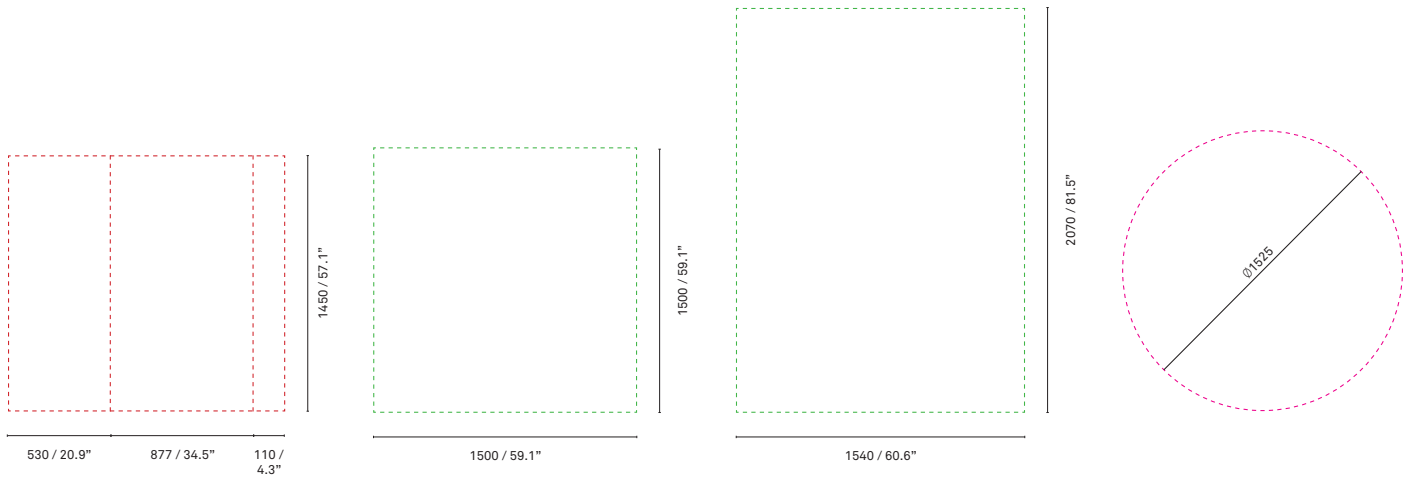

Internal:
3100W x 3150D x 2400Hmm
122" W x 124" D x 94.5" H

Specifications

External:
3300W x 3300D x 2600Hmm
129.9" W x 129.9" D x 102.4" H

Overall height: 2600mm / 102.4"
- Room height: 2550mm / 100.4"
- Air Grille Cover height: 50mm / 2"

Front (Centre Door)

Side

Back with acoustic paneling

Rear wall available in:
4 x solid panels

Front wall available in:
Glass door and 2 x glazed panels

All measurements are in millimeters and inches.

All intellectual property rights and copyrights are reserved. Nothing contained in this brochure may be reproduced without written permission. Schiavello Group Pty Ltd reserves the right to change any or all details without prior notice. All dimensions stated within this document are nominal and/or approximate only and subject to variation. SCH/SPSFQRME-B

Optional Services

-  Smoke detector
-  EWIS speaker

Ceiling Services

All measurements are in millimeters and inches.

All intellectual property rights and copyrights are reserved. Nothing contained in this brochure may be reproduced without written permission. Schiavello Group Pty Ltd reserves the right to change any or all details without prior notice. All dimensions stated within this document are nominal and/or approximate only and subject to variation. SCH/SPSFQRME-B

Specifications

Accessible Circulation

90° and 180° Turning Circle

Accessible Circulation Diagrams

All measurements are in millimeters and inches.

All intellectual property rights and copyrights are reserved. Nothing contained in this brochure may be reproduced without written permission. Schiavello Group Pty Ltd reserves the right to change any or all details without prior notice. All dimensions stated within this document are nominal and/or approximate only and subject to variation. SCH/SPSFQRGA-B