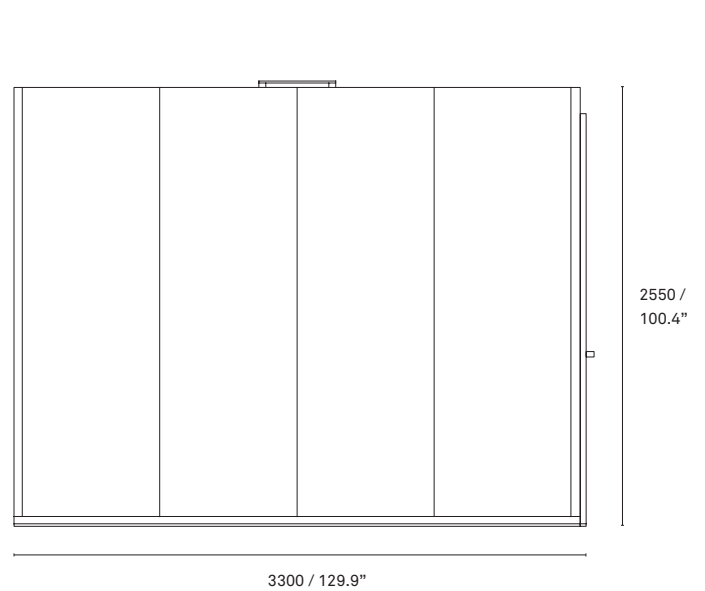

Internal:
3100W x 3150D x 2400Hmm
122" W x 124" D x 94.5" H

Specifications

External:
3300W x 3300D x 2600Hmm
129.9" W x 129.9" D x 102.4" H

Overall height: 2600mm / 102.4"
- Room height: 2550mm / 100.4"
- Air Grille Cover height: 50mm / 2"

Front (Centre Door)

Side

Back with acoustic paneling

Rear wall available in:
4 x solid panels

Front wall available in:
Glass door and 2 x glazed panels

All measurements are in millimeters and inches.

All intellectual property rights and copyrights are reserved. Nothing contained in this brochure may be reproduced without written permission. Schiavello Group Pty Ltd reserves the right to change any or all details without prior notice. All dimensions stated within this document are nominal and/or approximate only and subject to variation. SCH/SPSFQRME-B

Specifications

Accessible Circulation

90° and 180° Turning Circle

Accessible Circulation Diagrams

All measurements are in millimeters and inches.

All intellectual property rights and copyrights are reserved. Nothing contained in this brochure may be reproduced without written permission. Schiavello Group Pty Ltd reserves the right to change any or all details without prior notice. All dimensions stated within this document are nominal and/or approximate only and subject to variation. SCH/SPSFQRGA-B