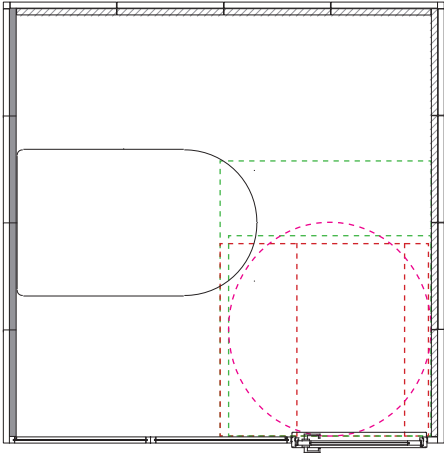

Internal:
3100W x 3150D x 2400Hmm
122" W x 124" D x 94.5" H

Specifications

External:
3300W x 3300D x 2600Hmm
129.9" W x 129.9" D x 102.4" H

Overall height: 2600mm / 102.4"
- Room height: 2550mm / 100.4"
- Air Grille Cover height: 50mm / 2"

Front (Centre Door)

Side

Back with acoustic paneling

Rear wall available in:
4 x solid panels

Front wall available in:
Glass door and 2 x glazed panels

All measurements are in millimeters and inches.

All intellectual property rights and copyrights are reserved. Nothing contained in this brochure may be reproduced without written permission. Schiavello Group Pty Ltd reserves the right to change any or all details without prior notice. All dimensions stated within this document are nominal and/or approximate only and subject to variation. SCH/SPSFQRME-B

Optional Services

-  Smoke detector
-  EWIS speaker

Ceiling Services

All measurements are in millimeters and inches.

All intellectual property rights and copyrights are reserved. Nothing contained in this brochure may be reproduced without written permission. Schiavello Group Pty Ltd reserves the right to change any or all details without prior notice. All dimensions stated within this document are nominal and/or approximate only and subject to variation. SCH/SPSFQRME-B

Specifications

Accessible Circulation

90° and 180° Turning Circle

Accessible Circulation Diagrams

All measurements are in millimeters and inches.

All intellectual property rights and copyrights are reserved. Nothing contained in this brochure may be reproduced without written permission. Schiavello Group Pty Ltd reserves the right to change any or all details without prior notice. All dimensions stated within this document are nominal and/or approximate only and subject to variation. SCH/SPSFQRGA-B