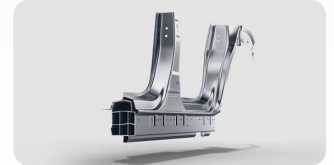

Reinforced Anti-Collision Beams
An 8-Tube Multi-Layer Energy Absorption Structure reinforces the internal beams, helping withstand up to 65 tons of lateral impact for enhanced battery and passenger protection.