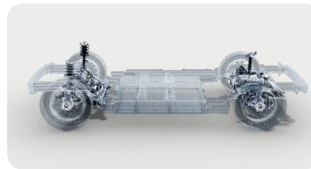

**Advanced SEA Architecture**  
Built on the SEA architecture, the vehicle combines 73% high-strength steel with a cage-like body structure, offering up to 9 tons of roof-load resistance while preserving lightweight efficiency for enhanced range.