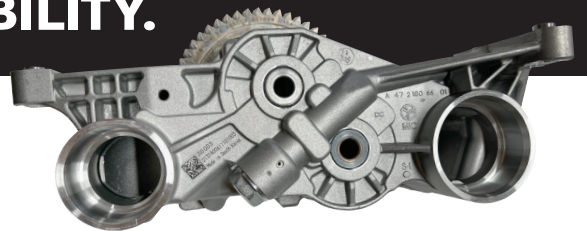

# GENUINE PARTS

GENUINE DAIMLER TRUCK PARTS FROM KEITH ANDREWS

Q2 2026 | ISSUE 5

## AUTUMN PREMIUM PARTS OFFERS

**EXCEPTIONAL QUALITY.  
LIMITED AVAILABILITY.**

**OIL PUMP DD15**  
EA4721806601  
\$350.00

Find out more at your nearest Keith Andrews dealers, 12 locations, nationwide.

KEITHANDREWS.CO.NZ | 0800 487 825

# Mercedes-Benz Trucks Genuine Parts.

The driving force behind your success.