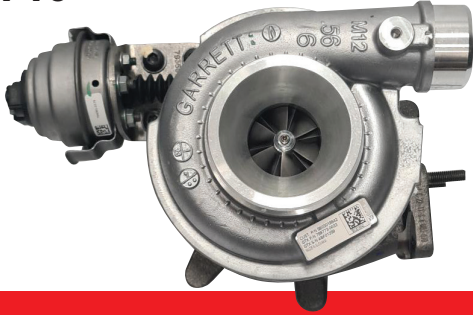

## AUTUMN PREMIUM PARTS OFFERS

**EXCEPTIONAL QUALITY.  
LIMITED AVAILABILITY.**

**OIL PUMP DD15**  
EA4721806601  
\$350.00

Find out more at your nearest Keith Andrews dealers, 12 locations, nationwide.

KEITHANDREWS.CO.NZ | 0800 487 825

### TURBO 4P10

MX965419  
Suits: Canter  
\$1,687.50

**EXCLUSIVE OFFER  
AND OPPORTUNITY**