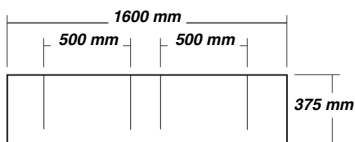

## Available Sizes

- 800mm Single
- 1180mm Single
- 1600mm Double
- 2100mm Double
- 2250mm Triple

## DOUBLE

**reece** In Australia this product is available exclusively through Reece showrooms

Dimensions are shown in millimetres. Due to the handcrafted nature of Omvivo products measurements are subject to a +/- 5mm manufacturing tolerance.