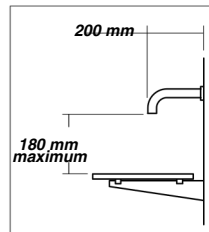

## Available Sizes

- 800mm Single
- 1180mm Single
- 1600mm Double
- 2100mm Double
- 2250mm Triple

## DOUBLE

**reece** In Australia this product is available exclusively through Reece showrooms

Dimensions are shown in millimetres. Due to the handcrafted nature of Omvivo products measurements are subject to a +/- 5mm manufacturing tolerance.