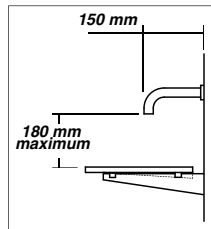

## Available Sizes

- 800mm Single
- 1180mm Single
- 1600mm Double
- 2100mm Double
- 2250mm Triple

## DOUBLE

**reece** In Australia this product is available exclusively through Reece showrooms

Dimensions are shown in millimetres. Due to the handcrafted nature of Omvivo products measurements are subject to a +/- 5mm manufacturing tolerance.