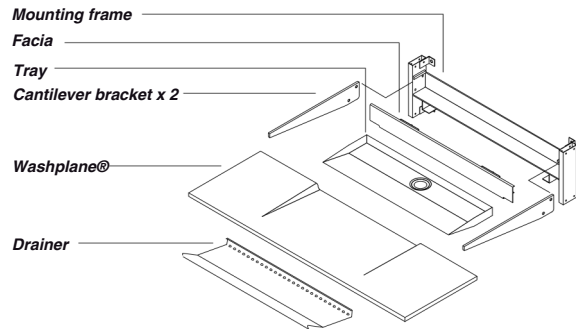

## DOUBLE

**reece** In Australia this product is available exclusively through Reece showrooms

Dimensions are shown in millimetres. Due to the handcrafted nature of Omvivo products measurements are subject to a +/- 5mm manufacturing tolerance.