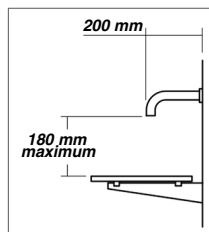

## Available Sizes

- 800mm Single
- 1180mm Single
- 1600mm Double
- 2100mm Double
- 2250mm Triple

## DOUBLE

**reece** In Australia this product is available exclusively through Reece showrooms

Dimensions are shown in millimetres. Due to the handcrafted nature of Omvivo products measurements are subject to a +/- 5mm manufacturing tolerance.