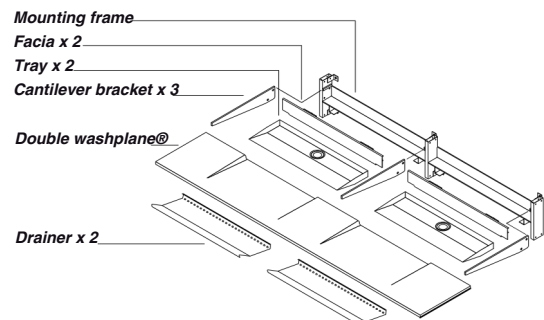

## DOUBLE

**reece** In Australia this product is available exclusively through Reece showrooms

Dimensions are shown in millimetres. Due to the handcrafted nature of Omvivo products measurements are subject to a +/- 5mm manufacturing tolerance.