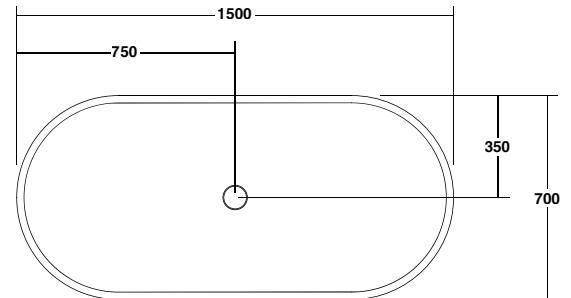

BENNA BATH

OMVIVO^o

BENNA BATH

A refined statement piece for contemporary bathrooms, the Benna Bath features a soft oval form and clean, sculptural edges. Crafted from Omvivo's premium solid surface material, it offers a smooth matte finish and exceptional durability. Available in two versatile shades, Benna brings both luxury and calm to your space, designed to stand out while seamlessly complementing modern interiors.

Alabaster

White

BENNA 1500 Bath

Orientation: Freestanding
Overflow: Yes
Waste Size: 40mm
Waste Supplied: Yes - 40mm pop up waste with matching solid surface plug
Weight: 150kg
Bowl Capacity: 268L

BENNA 1725 Bath

Orientation: Freestanding
Overflow: Yes
Waste Size: 40mm
Waste Supplied: Yes - 40mm pop up waste with matching solid surface plug
Weight: 200kg
Bowl Capacity: 380L

Dimensions are shown in millimetres. Due to the handcrafted nature of Omvivo products measurements are subject to a +/- 5mm manufacturing tolerance.