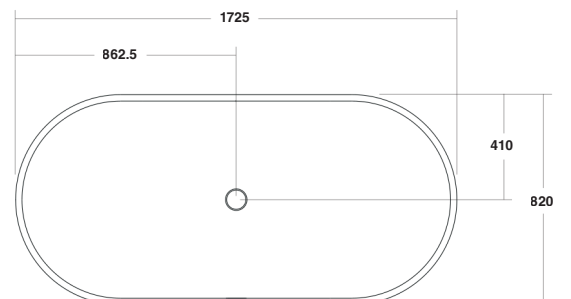

Alabaster

White

BENNA 1500 Bath

Orientation: Freestanding
Overflow: Yes
Waste Size: 40mm
Waste Supplied: Yes - 40mm pop up waste with matching solid surface plug
Weight: 150kg
Bowl Capacity: 268L

BENNA 1725 Bath

Orientation: Freestanding
Overflow: Yes
Waste Size: 40mm
Waste Supplied: Yes - 40mm pop up waste with matching solid surface plug
Weight: 200kg
Bowl Capacity: 380L

Dimensions are shown in millimetres. Due to the handcrafted nature of Omvivo products measurements are subject to a +/- 5mm manufacturing tolerance.