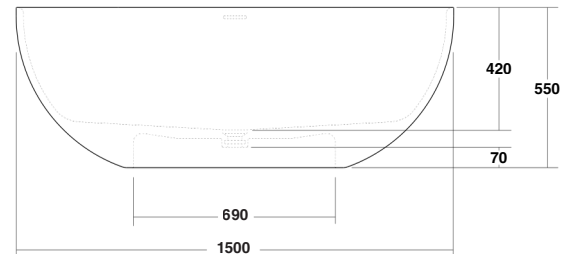

BENNA BATH

OMVIVO^o

BENNA BATH

A refined statement piece for contemporary bathrooms, the Benna Bath features a soft oval form and clean, sculptural edges. Crafted from Omvivo's premium solid surface material, it offers a smooth matte finish and exceptional durability. Available in two versatile shades, Benna brings both luxury and calm to your space, designed to stand out while seamlessly complementing modern interiors.

Alabaster

White

BENNA 1500 Bath

Orientation: Freestanding
Overflow: Yes
Waste Size: 40mm
Waste Supplied: Yes - 40mm pop up waste with matching solid surface plug
Weight: 150kg
Bowl Capacity: 268L

BENNA 1725 Bath

Orientation: Freestanding
Overflow: Yes
Waste Size: 40mm
Waste Supplied: Yes - 40mm pop up waste with matching solid surface plug
Weight: 200kg
Bowl Capacity: 380L

Dimensions are shown in millimetres. Due to the handcrafted nature of Omvivo products measurements are subject to a +/- 5mm manufacturing tolerance.