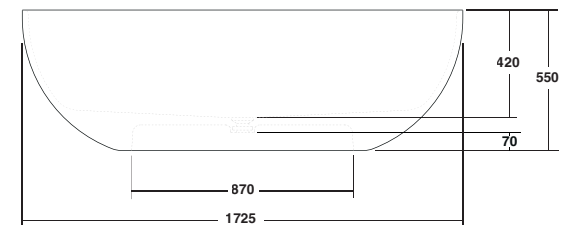

Alabaster

White

BENNA 1500 Bath

Orientation: Freestanding
Overflow: Yes
Waste Size: 40mm
Waste Supplied: Yes - 40mm pop up waste with matching solid surface plug
Weight: 150kg
Bowl Capacity: 268L

BENNA 1725 Bath

Orientation: Freestanding
Overflow: Yes
Waste Size: 40mm
Waste Supplied: Yes - 40mm pop up waste with matching solid surface plug
Weight: 200kg
Bowl Capacity: 380L

Dimensions are shown in millimetres. Due to the handcrafted nature of Omvivo products measurements are subject to a +/- 5mm manufacturing tolerance.