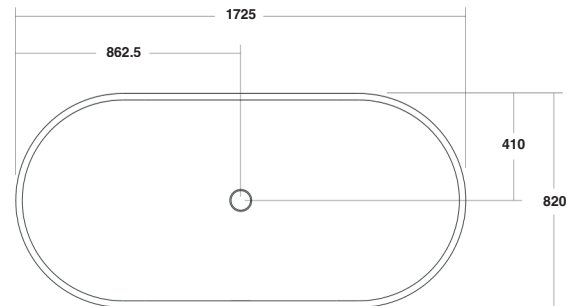

White Haven

Cove Grey

Island Sand

VILLA 1500 Bath

Orientation: Freestanding
 Overflow: Yes
 Tap Holes: 0
 Waste Size: 32mm
 Waste Supplied: Yes - 32/40mm chrome pop up waste with matching solid surface plug
 Weight: 150kg
 Bowl Capacity: 268L

VILLA 1725 Bath

Orientation: Freestanding
 Overflow: Yes
 Tap Holes: 0
 Waste Size: 32mm
 Waste Supplied: Yes - 32/40mm chrome pop up waste with matching solid surface plug
 Weight: 200kg
 Bowl Capacity: 380L

reece In Australia this product is available exclusively through Reece showrooms

Dimensions are shown in millimetres. Due to the handcrafted nature of Omvivo products measurements are subject to a +/- 5mm manufacturing tolerance.