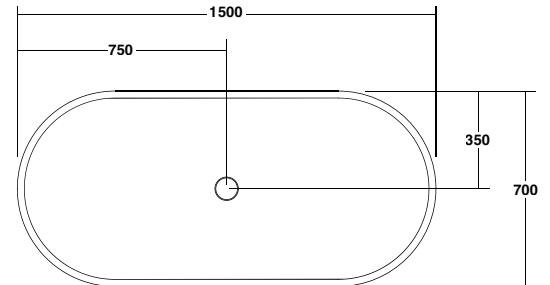

White Haven

Cove Grey

Island Sand

VILLA 1500 Bath

Orientation: Freestanding
 Overflow: Yes
 Tap Holes: 0
 Waste Size: 32mm
 Waste Supplied: Yes - 32/40mm chrome pop up waste with matching solid surface plug
 Weight: 150kg
 Bowl Capacity: 268L

VILLA 1725 Bath

Orientation: Freestanding
 Overflow: Yes
 Tap Holes: 0
 Waste Size: 32mm
 Waste Supplied: Yes - 32/40mm chrome pop up waste with matching solid surface plug
 Weight: 200kg
 Bowl Capacity: 380L

reece In Australia this product is available exclusively through Reece showrooms

Dimensions are shown in millimetres. Due to the handcrafted nature of Omvivo products measurements are subject to a +/- 5mm manufacturing tolerance.