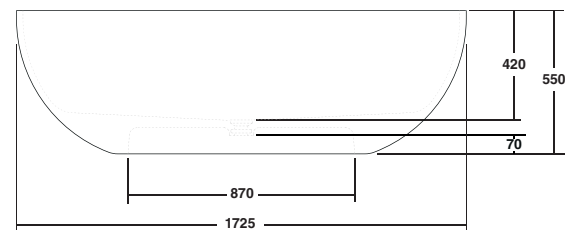

White Haven

Cove Grey

Island Sand

VILLA 1500 Bath

Orientation: Freestanding
 Overflow: Yes
 Tap Holes: 0
 Waste Size: 32mm
 Waste Supplied: Yes - 32/40mm chrome pop up waste with matching solid surface plug
 Weight: 150kg
 Bowl Capacity: 268L

VILLA 1725 Bath

Orientation: Freestanding
 Overflow: Yes
 Tap Holes: 0
 Waste Size: 32mm
 Waste Supplied: Yes - 32/40mm chrome pop up waste with matching solid surface plug
 Weight: 200kg
 Bowl Capacity: 380L