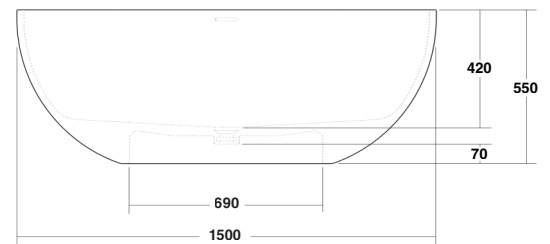

White Haven

Cove Grey

Island Sand

VILLA 1500 Bath

Orientation: Freestanding
 Overflow: Yes
 Tap Holes: 0
 Waste Size: 32mm
 Waste Supplied: Yes - 32/40mm chrome pop up waste with matching solid surface plug
 Weight: 150kg
 Bowl Capacity: 268L

VILLA 1725 Bath

Orientation: Freestanding
 Overflow: Yes
 Tap Holes: 0
 Waste Size: 32mm
 Waste Supplied: Yes - 32/40mm chrome pop up waste with matching solid surface plug
 Weight: 200kg
 Bowl Capacity: 380L

reece In Australia this product is available exclusively through Reece showrooms

Dimensions are shown in millimetres. Due to the handcrafted nature of Omvivo products measurements are subject to a +/- 5mm manufacturing tolerance.