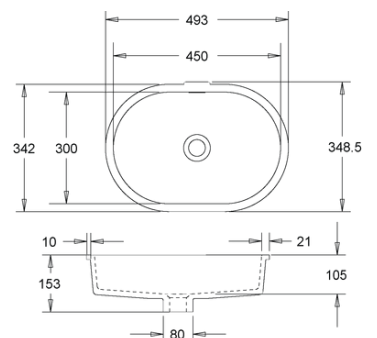

SUB SMOOTH SQUARE

Orientation: Centre Bowl
 Overflow: Yes
 Tap Holes: 0
 Waste Size: 32mm
 Waste Supplied: Yes - 32/40mm chrome pop up waste with matching solid surface plug
 Weight: 4.6kg
 Bowl Capacity: 6L

SUB RECTANGLE

Orientation: Centre Bowl
 Overflow: Yes
 Tap Holes: 0
 Waste Size: 32mm
 Waste Supplied: Yes - 32/40mm chrome pop up waste with matching solid surface plug
 Weight: 7.7kg
 Bowl Capacity: 10L

SUB STADIUM

Orientation: Centre
 Overflow: Yes
 Tap Holes: 0
 Waste Size: 32mm
 Waste Supplied: Yes - 32/40mm chrome pop up waste with matching solid surface plug
 Weight: 6.7kg
 Bowl Capacity: 9L

Dimensions are shown in millimetres. Due to the handcrafted nature of Omvivo products measurements are subject to a +/- 5mm manufacturing tolerance.

SUB RECTANGLE 1010

Overflow: Yes
Tap Holes: 0
Waste Size: 32mm
Waste Supplied: Yes - 32/40mm chrome pop up waste with matching solid surface plug
Weight: 13kg
Bowl Capacity: 26L

Dimensions are shown in millimetres. Due to the handcrafted nature of Omvivo products measurements are subject to a +/- 5mm manufacturing tolerance.