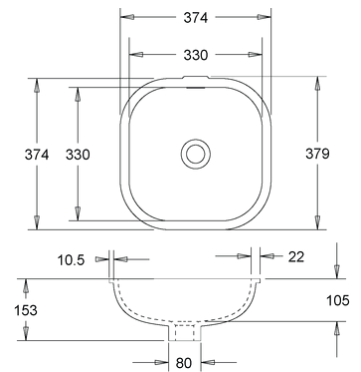

SUB SMOOTH SQUARE

Orientation: Centre Bowl
 Overflow: Yes
 Tap Holes: 0
 Waste Size: 32mm
 Waste Supplied: Yes - 32/40mm chrome pop up waste with matching solid surface plug
 Weight: 4.6kg
 Bowl Capacity: 6L

SUB RECTANGLE

Orientation: Centre Bowl
 Overflow: Yes
 Tap Holes: 0
 Waste Size: 32mm
 Waste Supplied: Yes - 32/40mm chrome pop up waste with matching solid surface plug
 Weight: 7.7kg
 Bowl Capacity: 10L

SUB STADIUM

Orientation: Centre
 Overflow: Yes
 Tap Holes: 0
 Waste Size: 32mm
 Waste Supplied: Yes - 32/40mm chrome pop up waste with matching solid surface plug
 Weight: 6.7kg
 Bowl Capacity: 9L

Dimensions are shown in millimetres. Due to the handcrafted nature of Omvivo products measurements are subject to a +/- 5mm manufacturing tolerance.

SUB RECTANGLE 1010

Overflow: Yes
Tap Holes: 0
Waste Size: 32mm
Waste Supplied: Yes - 32/40mm chrome pop up waste with matching solid surface plug
Weight: 13kg
Bowl Capacity: 26L

Dimensions are shown in millimetres. Due to the handcrafted nature of Omvivo products measurements are subject to a +/- 5mm manufacturing tolerance.