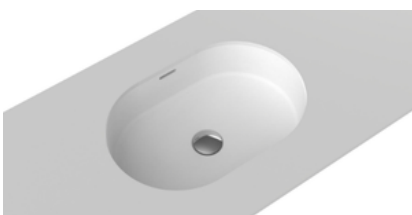

SUB UNDERMOUNT

OMVIVO^o

SUB UNDERMOUNT

The Sub undermount basin collection comprises of timeless designs, which can be adapted to a range of bathroom settings. From the sharp lines of the rectangle basin to the smooth edges of the soft square, the Sub basins will enhance any daily bathroom routine to a luxurious feeling. The design can be further refined by pairing the basin with a solid surface top for a seamless design. Manufactured from solid surface it has a smooth matt finish that is exceptionally hard wearing and durable. Each Sub basin is supplied with pop-up waste and white solid surface plug.

SUB SMOOTH SQUARE

Orientation: Centre Bowl
 Overflow: Yes
 Tap Holes: 0
 Waste Size: 32mm
 Waste Supplied: Yes - 32/40mm chrome pop up waste with matching solid surface plug
 Weight: 4.6kg
 Bowl Capacity: 6L

SUB RECTANGLE

Orientation: Centre Bowl
 Overflow: Yes
 Tap Holes: 0
 Waste Size: 32mm
 Waste Supplied: Yes - 32/40mm chrome pop up waste with matching solid surface plug
 Weight: 7.7kg
 Bowl Capacity: 10L

SUB STADIUM

Orientation: Centre
 Overflow: Yes
 Tap Holes: 0
 Waste Size: 32mm
 Waste Supplied: Yes - 32/40mm chrome pop up waste with matching solid surface plug
 Weight: 6.7kg
 Bowl Capacity: 9L

Dimensions are shown in millimetres. Due to the handcrafted nature of Omvivo products measurements are subject to a +/- 5mm manufacturing tolerance.