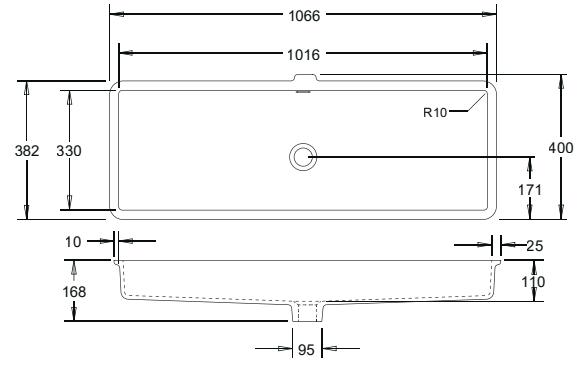

SUB SMOOTH SQUARE

Orientation: Centre Bowl
 Overflow: Yes
 Tap Holes: 0
 Waste Size: 32mm
 Waste Supplied: Yes - 32/40mm chrome pop up waste with matching solid surface plug
 Weight: 4.6kg
 Bowl Capacity: 6L

SUB RECTANGLE

Orientation: Centre Bowl
 Overflow: Yes
 Tap Holes: 0
 Waste Size: 32mm
 Waste Supplied: Yes - 32/40mm chrome pop up waste with matching solid surface plug
 Weight: 7.7kg
 Bowl Capacity: 10L

SUB STADIUM

Orientation: Centre
 Overflow: Yes
 Tap Holes: 0
 Waste Size: 32mm
 Waste Supplied: Yes - 32/40mm chrome pop up waste with matching solid surface plug
 Weight: 6.7kg
 Bowl Capacity: 9L

Dimensions are shown in millimetres. Due to the handcrafted nature of Omvivo products measurements are subject to a +/- 5mm manufacturing tolerance.

SUB RECTANGLE 1010

Overflow: Yes
Tap Holes: 0
Waste Size: 32mm
Waste Supplied: Yes - 32/40mm chrome pop up waste with matching solid surface plug
Weight: 13kg
Bowl Capacity: 26L

Dimensions are shown in millimetres. Due to the handcrafted nature of Omvivo products measurements are subject to a +/- 5mm manufacturing tolerance.