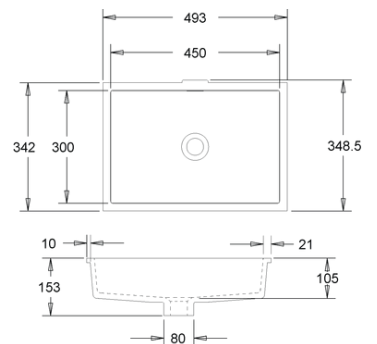

SUB SMOOTH SQUARE

Orientation: Centre Bowl
 Overflow: Yes
 Tap Holes: 0
 Waste Size: 32mm
 Waste Supplied: Yes - 32/40mm chrome pop up waste with matching solid surface plug
 Weight: 4.6kg
 Bowl Capacity: 6L

SUB RECTANGLE

Orientation: Centre Bowl
 Overflow: Yes
 Tap Holes: 0
 Waste Size: 32mm
 Waste Supplied: Yes - 32/40mm chrome pop up waste with matching solid surface plug
 Weight: 7.7kg
 Bowl Capacity: 10L

SUB STADIUM

Orientation: Centre
 Overflow: Yes
 Tap Holes: 0
 Waste Size: 32mm
 Waste Supplied: Yes - 32/40mm chrome pop up waste with matching solid surface plug
 Weight: 6.7kg
 Bowl Capacity: 9L

Dimensions are shown in millimetres. Due to the handcrafted nature of Omvivo products measurements are subject to a +/- 5mm manufacturing tolerance.

SUB RECTANGLE 1010

Overflow: Yes
Tap Holes: 0
Waste Size: 32mm
Waste Supplied: Yes - 32/40mm chrome pop up waste with matching solid surface plug
Weight: 13kg
Bowl Capacity: 26L

Dimensions are shown in millimetres. Due to the handcrafted nature of Omvivo products measurements are subject to a +/- 5mm manufacturing tolerance.