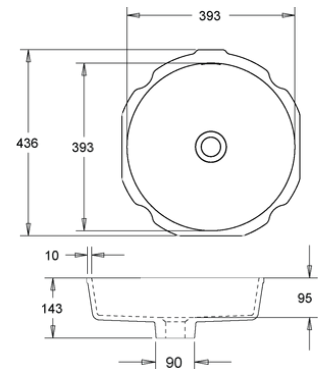

SUB SMOOTH SQUARE

Orientation: Centre Bowl
 Overflow: Yes
 Tap Holes: 0
 Waste Size: 32mm
 Waste Supplied: Yes - 32/40mm chrome pop up waste with matching solid surface plug
 Weight: 4.6kg
 Bowl Capacity: 6L

SUB RECTANGLE

Orientation: Centre Bowl
 Overflow: Yes
 Tap Holes: 0
 Waste Size: 32mm
 Waste Supplied: Yes - 32/40mm chrome pop up waste with matching solid surface plug
 Weight: 7.7kg
 Bowl Capacity: 10L

SUB STADIUM

Orientation: Centre
 Overflow: Yes
 Tap Holes: 0
 Waste Size: 32mm
 Waste Supplied: Yes - 32/40mm chrome pop up waste with matching solid surface plug
 Weight: 6.7kg
 Bowl Capacity: 9L

Dimensions are shown in millimetres. Due to the handcrafted nature of Omvivo products measurements are subject to a +/- 5mm manufacturing tolerance.

SUB RECTANGLE 1010

Overflow: Yes
Tap Holes: 0
Waste Size: 32mm
Waste Supplied: Yes - 32/40mm chrome pop up waste with matching solid surface plug
Weight: 13kg
Bowl Capacity: 26L

Dimensions are shown in millimetres. Due to the handcrafted nature of Omvivo products measurements are subject to a +/- 5mm manufacturing tolerance.