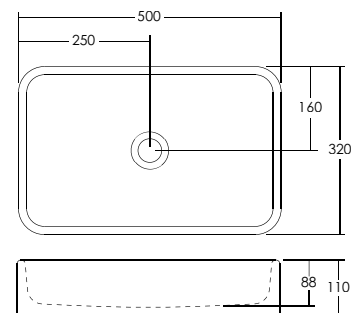

KANSO 350 ROUND

Overflow: No
Tap Holes: 0
Waste Size: 32mm
Waste Supplied: Yes - 32/40mm polished chrome pop up waste with matching solid surface plug
Weight: 5.5kg
Bowl Capacity: 6.5L

KANSO 500 OVAL

Overflow: No
Tap Holes: 0
Waste Size: 32mm
Waste Supplied: Yes - 32/40mm polished chrome pop up waste with matching solid surface plug
Weight: 7.3kg
Bowl Capacity: 9.6L

KANSO 500 RECTANGLE

Overflow: No
Tap Holes: 0
Waste Size: 32mm
Waste Supplied: Yes - 32/40mm polished chrome pop up waste with matching solid surface plug
Weight: 8.4kg
Bowl Capacity: 11L

Dimensions are shown in millimetres. Due to the handcrafted nature of Omvivo products measurements are subject to a +/- 5mm manufacturing tolerance.