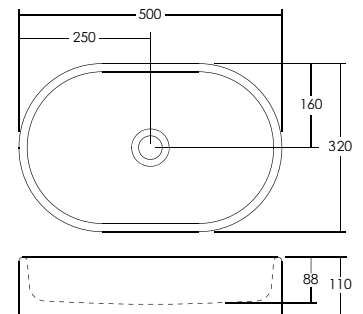

KANSO 350 ROUND

Overflow: No
Tap Holes: 0
Waste Size: 32mm
Waste Supplied: Yes - 32/40mm polished chrome pop up waste with matching solid surface plug
Weight: 5.5kg
Bowl Capacity: 6.5L

KANSO 500 OVAL

Overflow: No
Tap Holes: 0
Waste Size: 32mm
Waste Supplied: Yes - 32/40mm polished chrome pop up waste with matching solid surface plug
Weight: 7.3kg
Bowl Capacity: 9.6L

KANSO 500 RECTANGLE

Overflow: No
Tap Holes: 0
Waste Size: 32mm
Waste Supplied: Yes - 32/40mm polished chrome pop up waste with matching solid surface plug
Weight: 8.4kg
Bowl Capacity: 11L

Dimensions are shown in millimetres. Due to the handcrafted nature of Omvivo products measurements are subject to a +/- 5mm manufacturing tolerance.