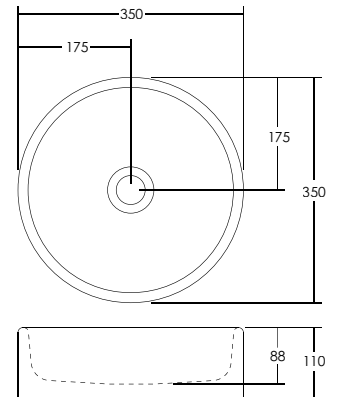

KANSO BASINS

OMVIVO^o

KANSO BASINS

Kanso Basins bring understated elegance to modern bathrooms. Crafted from our high quality solid surface material, the Kanso range is available in three versatile shapes and sizes to suit a variety of spaces. Each basin features softly rounded edges for a refined, minimalist look and a smooth matte white finish that feels as good as it looks. Designed as above-counter basins, Kanso combines contemporary style with everyday practicality.

KANSO 350 ROUND

Overflow: No
Tap Holes: 0
Waste Size: 32mm
Waste Supplied: Yes - 32/40mm polished chrome pop up waste with matching solid surface plug
Weight: 5.5kg
Bowl Capacity: 6.5L

KANSO 500 OVAL

Overflow: No
Tap Holes: 0
Waste Size: 32mm
Waste Supplied: Yes - 32/40mm polished chrome pop up waste with matching solid surface plug
Weight: 7.3kg
Bowl Capacity: 9.6L

KANSO 500 RECTANGLE

Overflow: No
Tap Holes: 0
Waste Size: 32mm
Waste Supplied: Yes - 32/40mm polished chrome pop up waste with matching solid surface plug
Weight: 8.4kg
Bowl Capacity: 11L

Dimensions are shown in millimetres. Due to the handcrafted nature of Omvivo products measurements are subject to a +/- 5mm manufacturing tolerance.