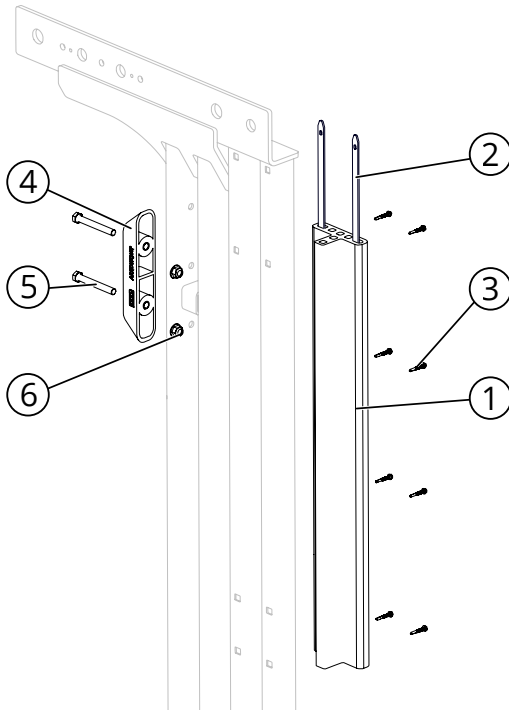

THE GENERAL & THE MAJOR HEADGATE ASSEMBLY

BOM ID	PART NUMBER	FULL DESCRIPTION	QTY
1	2013729	GEN/1070 SHOULDER CUSHION	1
2	2038619	SHOULDER CUSHION STRIP	2
3	7002969	SELF TAPPING GCH 12-24 X 1.5"	8
4	2000163	QC-YOKE	1
5	7002289	BOLT-HH-0.5-13-4-Z-5	2
6	7003177	NUT-FNYL-0.5-13-Z-5	2