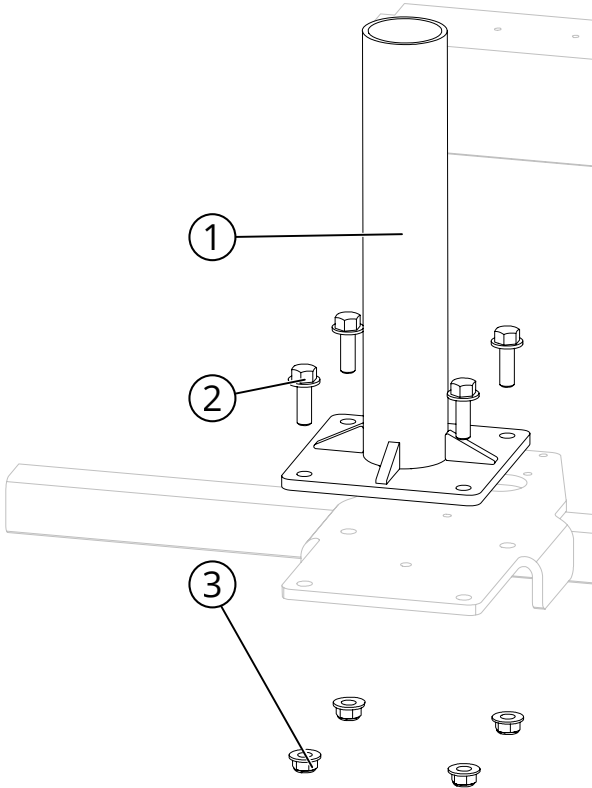

THE GENERAL & THE MAJOR SWING ARM PIVOT

BOM ID	PART NUMBER	FULL DESCRIPTION	QTY
1	2037533	ARMY SWING ARM MOUNT - GRN	1
2	7003004	BOLT-FLG-0.5-13-1.5-Z-5-FT	4
3	7003177	NUT-FNYL-0.5-13-Z-5	4