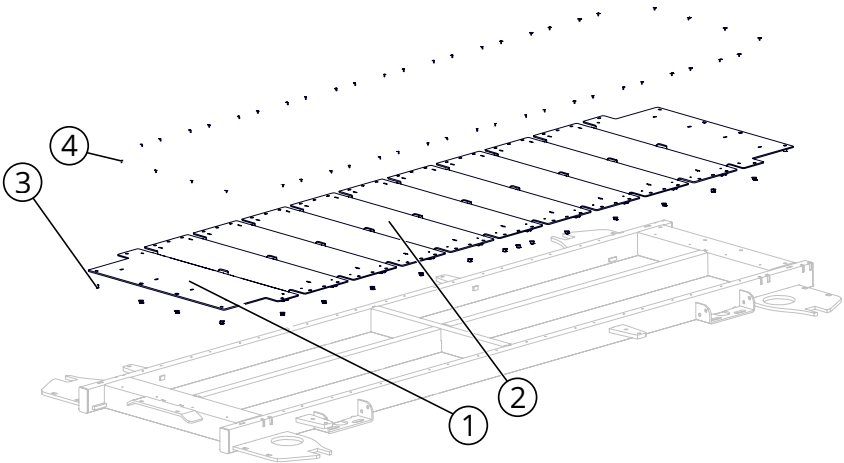

FLOOR

THE GENERAL & THE MAJOR SUB FLOOR

BOM ID	PART NUMBER	FULL DESCRIPTION	QTY
1	2037463	ARMY END FLOOR PAN - GRN	1
2	2037465	ARMY FLOOR PLANK - GRN	1
3	7003178	NUT-FNYL-0.375-16-Z-5	30
4	7002022	FLOOR PLANK RIVET MAGNA SS8-6	48