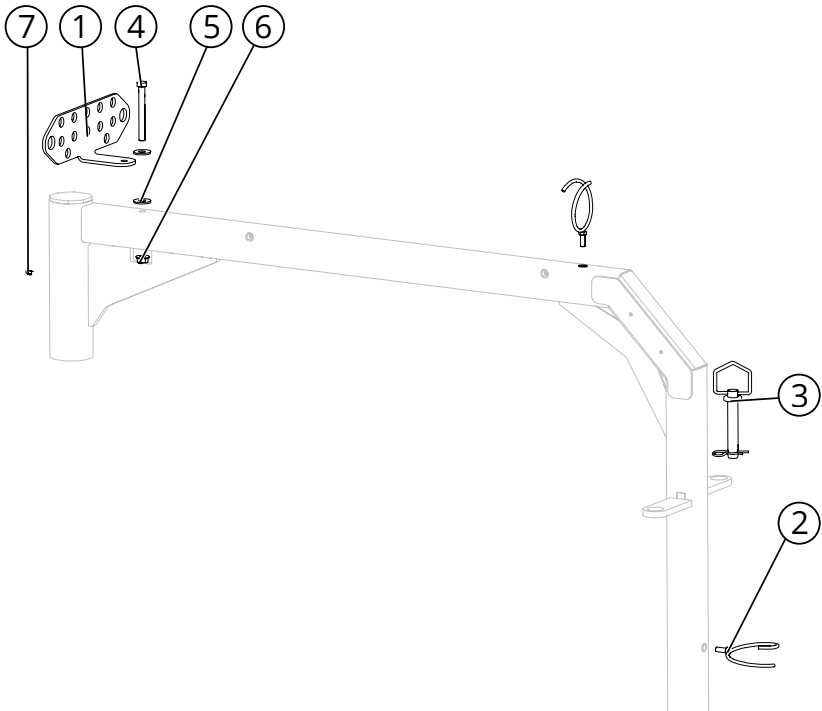

THE MAJOR VET CAGE

BOM ID	PART NUMBER	FULL DESCRIPTION	QTY
1	2037378	ARMY REAR SQZ BLOCKOUT - BLK	1
2	2036615	BULL RUMP EXTENDER - BLK	1
3	2012288	MOLDED SLAM LATCH	1
4	2008321	ZINC PLATED CAM SLAM HANDLE	1
5	2007840	74 TUB AXLE PIN WELDING REV -	1
6	2000015	SLAM LATCH/LOCK BOX SPRING	1
7	2000077	2X2X SQUARE BUSHING WITH HOLE	2
8	2000082	2X2 10-14 GAUGE PLASTIC CAP	1
9	7002810	POLYURETHANE BUMPER W/3-8 STUD	1
10	7002294	BOLT-CAR-0.375-16-2.75-Z-5-FT	4
11	7002295	BOLT-CAR-0.5-13-3-Z-5	1
12	7002779	BOLT-CAR-0.5-13-2.75-Z-5	1
13	7003177	NUT-FNYL-0.5-13-Z-5	2
14	7003178	NUT-FNYL-0.375-16-Z-5	5
15	7003345	SCREW-PH-#10-0.5-Z-SDRIL	1

SWING ARM

THE GENERAL & THE MAJOR SWING ARM UPPER

BOM ID	PART NUMBER	FULL DESCRIPTION	QTY
1	2037637	ARMY HYD BULKHEAD - GRN	1
2	2004255	HOSE RING WELDING	2
3	7002108	SWIVEL PIN Z 7/8 X 4 1/4"	1
4	7002296	BOLT-HH-0.5-13-4.5-Z-5	1
5	7002309	WASHER-0.531-1.062-0.074-ZPS	2
6	7003177	NUT-FNYL-0.5-13-Z-5	1
7	7002816	UNTHREADED ZERK, 5/16	1

THE GENERAL & THE MAJOR SWING ARM LOWER

BOM ID	PART NUMBER	FULL DESCRIPTION	QTY
1	2037562	ARMY SA DOWNTUBE WA - GREEN	1
2	2037561	ARMY SPOOL VALVE PLATE - GREEN	1
3	7003061	BENT PIN Z 5/8"-3	1
4	7003280	BOLT-HH-1-8-1.5-Z-5-FT	1
5	7002287	BOLT-HH-0.5-13-1.5-Z-5	2
6	7002803	SPRING WASHER Z 1"	2
7	7002309	WASHER-0.531-1.062-0.074-ZPS	2
8	7002871	NUT-NYLLP-1-8-Z-2	1
9	7003177	NUT-FNYL-0.5-13-Z-5	1
10	2026715	ARMY VALVE/CONTROL DECAL	1