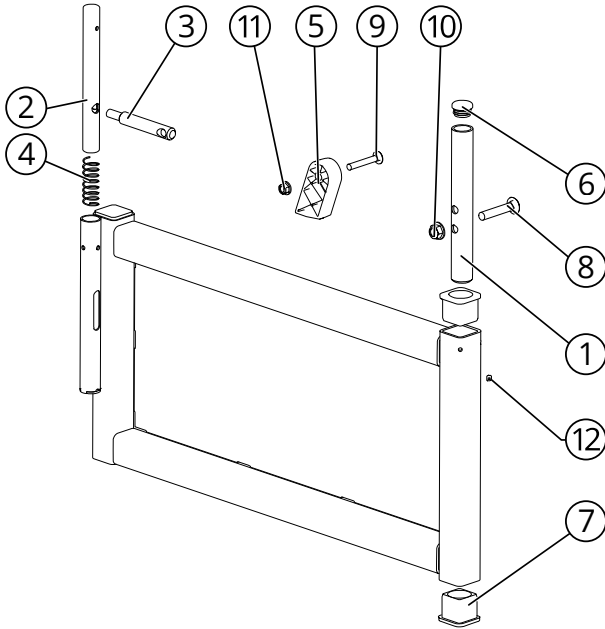

THE GENERAL & THE MAJOR BOTTOM DOOR

BOM ID	PART NUMBER	FULL DESCRIPTION	QTY
1	2037671	ARMY BTM DOOR PIVOT PIN - GRN	1
2	2033788	MOLDED SLAM LATCH - LONG	1
3	2008321	ZINC PLATED CAM SLAM HANDLE	1
4	2000015	SLAM LATCH/LOCK BOX SPRING	1
5	2000117	MOLDED RED RUMP FINGER	1
6	2001395	1.25 BLACK PLASTIC CAP	1
7	2009633	2X2X.188 SQUARE BUSHING	2
8	7002779	BOLT-CAR-0.5-13-2.75-Z-5	1
9	7002291	BOLT-CAR-0.375-16-2.5-Z-5-FT	1
10	7003177	NUT-FNYL-0.5-13-Z-5	1
11	7003178	NUT-FNYL-0.375-16-Z-5	1
12	7003345	SCREW-PH-#10-0.5-Z-SDRIL	1