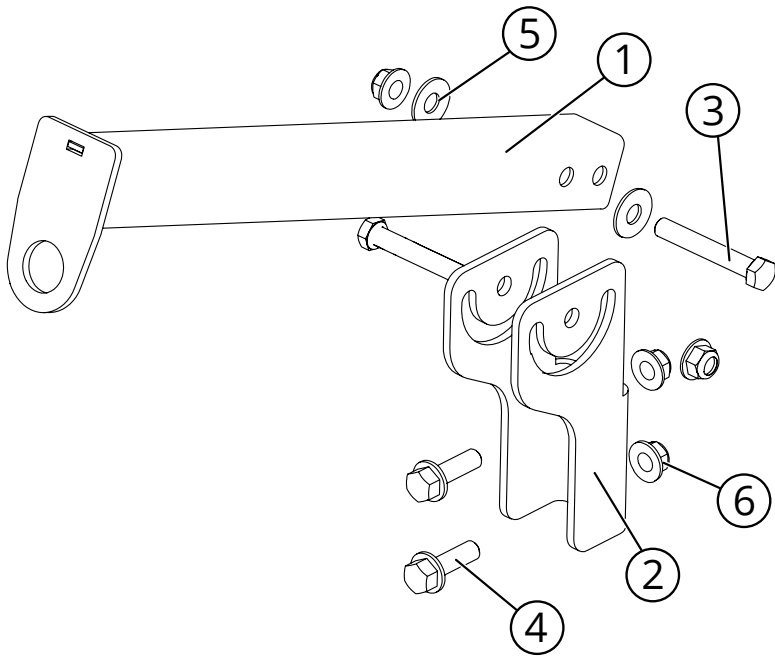

THE MAJOR HOSES

BOM ID	PART NUMBER	FULL DESCRIPTION	QTY
1	9000960	ARMY TOP SQZ ROD&CAP HOSE	4
2	9000968	TOP SQZ T HOSE	2
3	9000964	ARMY BTM SQZ JOIN HOSE	1
4	9000965	ARMY BTM SQZ MSTR HOSE	1
5	9000966	ARMY BTM SQZ SLVE HOSE	1
6	9000969	ARMY HG ROD HOSE	1
7	9000970	ARMY HG CAP HOSE	1
8	9000971	ARMY TG ROD HOSE	1
9	9000972	ARMY TG CAP HOSE	1
10	9000973	ARMY PRESSURE HOSE	1
11	9000974	ARMY TANK HOSE	1
12	2017001	1/2 INCH HOSE CLIP	25
13	7003213	THRD-CUT BOLT Z 1/4-20X2" TFL	25
14	9000651	08-08 MJIC BULKHEAD FITTING	2
15	9000570	08-08, M-F NPTF-JIC CONNECTOR	2
16	9000401	1/2" FEM PIONEER 1/2" NPTF	2
17	2037049	GROUND LINE BULKHEAD - BLK	1

MISC FRAME COMPONENTS

THE GENERAL & THE MAJOR SHIELD

BOM ID	PART NUMBER	FULL DESCRIPTION	QTY
1	2037710	ARMY SHIELD	1
2	2037716	ARMY SHIELD - BLK	1
3	2010894	NECK EX. HOSE HOLDER	2
4	7001894	BOLT-SFLG-0.5-13-1.25-Z-5-FT	4
5	7002219	BOLT-FLG-0.375-16-1.25-Z-5-FT	4
6	7003178	NUT-FNYL-0.375-16-Z-5	4

THE GENERAL TOOL HOLDER (2036740)

BOM ID	PART NUMBER	FULL DESCRIPTION	QTY
1	2036743	ARMY TOOL HANGER ARM - BLK	1
2	2037723	ARMY TOOL HANGER BRACKET - BLK	1
3	7003204	BOLT-HH-0.375-16-2.5-Z-5	2
4	7002219	BOLT-FLG-0.375-16-1.25-Z-5-FT	2
5	7002300	WASHER-0.406-1.000-0.056-ZPS	2
6	7003178	NUT-FNYL-0.375-16-Z-5	4