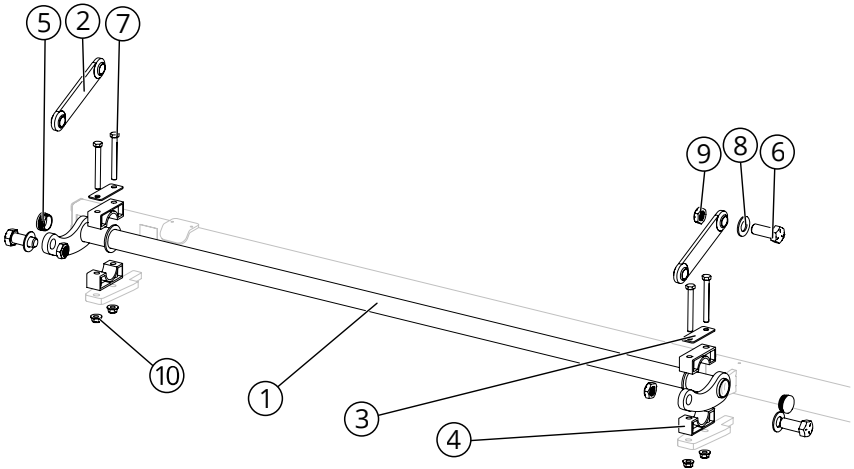

THE GENERAL & THE MAJOR BOTTOM SQUEEZE TORSION TUBE

BOM ID	PART NUMBER	FULL DESCRIPTION	QTY
1	2037342	ARMY TORISON TUBE WA - GRN	1
2	2037343	ARMY BTM SQZ BALL JNT LNK -BLK	2
3	2037358	PILLOW BLOCK WASHER PLATE	2
4	2035754	1.9IN PILLOW BLOCK	4
5	2002846	1 3/4X10-14 GAUGE PLASTIC CAP	2
6	7003327	BOLT-HH-1-8-2.5-Z-5-FT	3
7	7002296	BOLT-HH-0.5-13-4.5-Z-5	4
8	7002279	WASHER-1.055-1.993-0.108-Z	3
9	7002871	NUT-NYLLP-1-8-Z-2	3
10	7003177	NUT-FNYL-0.5-13-Z-5	4