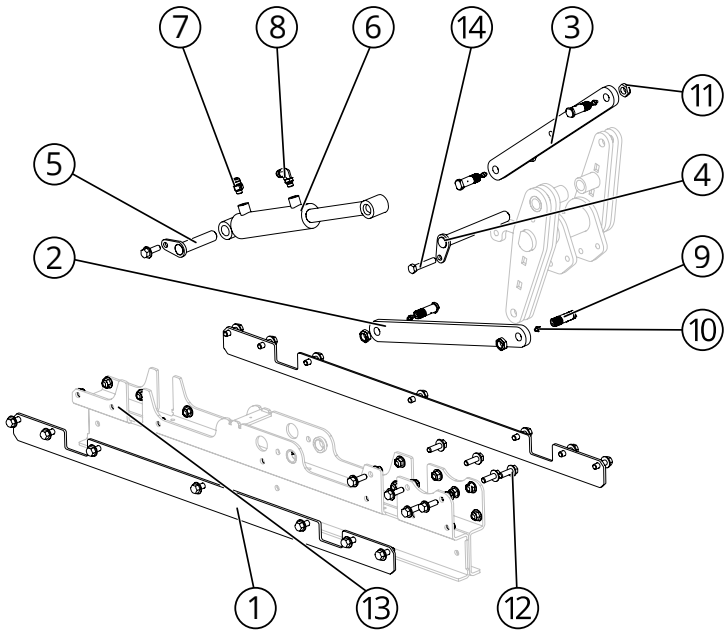

BOM ID	PART NUMBER	FULL DESCRIPTION	QTY
1	2036774	ARMY V2 SIMPLIFIED DOOR - GRN	2
2	2037530	ARMY HG TOWER WA #2 - BLK	1
3	2029771	HEADGATE U-BLOCK	4
4	7003178	NUT-FNYL-0.375-16-Z-5	4
5	7002847	BOLT-HEX-0.375-16-5-Z-8	4
6	7002300	WASHER-0.406-1.000-0.056-ZPS	4

THE GENERAL & THE MAJOR HEADGATE ASSEMBLY

BOM ID	PART NUMBER	FULL DESCRIPTION	QTY
1	2013729	GEN/1070 SHOULDER CUSHION	1
2	2038619	SHOULDER CUSHION STRIP	2
3	7002969	SELF TAPPING GCH 12-24 X 1.5"	8
4	2000163	QC-YOKE	1
5	7002289	BOLT-HH-0.5-13-4-Z-5	2
6	7003177	NUT-FNYL-0.5-13-Z-5	2

THE GENERAL & THE MAJOR HEAD GATE/TAIL GATE DRIVE

BOM ID	PART NUMBER	FULL DESCRIPTION	QTY
1	2037478	ARMY HG WEAR PLATE - BLK	2
2	2037528	ARMY HG BOTTOM LINK - BLACK	1
3	2037529	ARMY HG TOP LINK - BLK	1
4	2017139	COLONEL HG LINK CYL PIN	1
5	2001105	HYDRAULIC PIN	1
6	2001072	CYL 2 X 6" HG & TH 107, -06ORB	1
7	9000212	06-08 M ORB-JIC CONNECTOR	1
8	9000464	06-08 M ORB-JIC 90 ELBOW	1
9	2016480	MAJOR SQZ LINK. 3/4X2-3/8 BOLT	4
10	7003163	5/16-24 STRAIGHT STEEL GREASE ZERK	4
11	7002069	NUT-NYLLP-0.75-10-Z-2	4
12	7003004	BOLT-FLG-0.5-13-1.5-Z-5-FT	23
13	7003177	NUT-FNYL-0.5-13-Z-5	24
14	7003210	BOLT-HH-0.5-13-2.75-Z-5	1

THE GENERAL TOOL HOLDER (2036740)

BOM ID	PART NUMBER	FULL DESCRIPTION	QTY
1	2036743	ARMY TOOL HANGER ARM - BLK	1
2	2037723	ARMY TOOL HANGER BRACKET - BLK	1
3	7003204	BOLT-HH-0.375-16-2.5-Z-5	2
4	7002219	BOLT-FLG-0.375-16-1.25-Z-5-FT	2
5	7002300	WASHER-0.406-1.000-0.056-ZPS	2
6	7003178	NUT-FNYL-0.375-16-Z-5	4