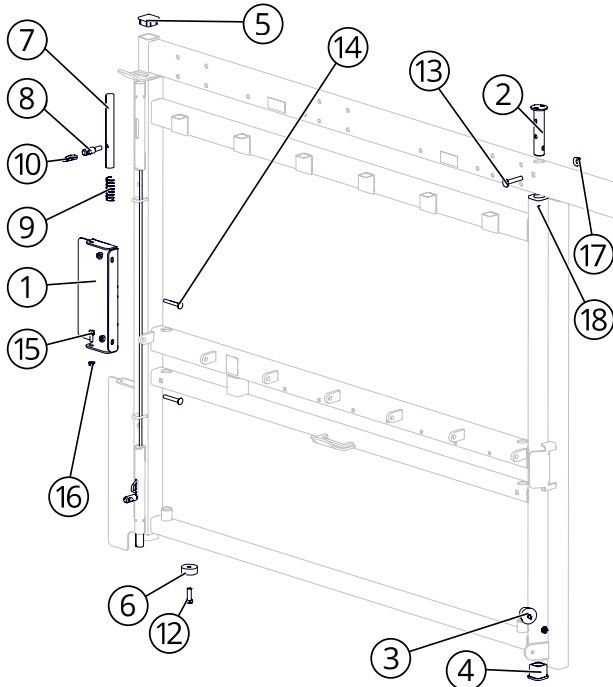

THE GENERAL & THE MAJOR E-EXIT ASSEMBLY

BOM ID	PART NUMBER	FULL DESCRIPTION	QTY
1	2037375	ARMY SQZ BOLT ON BLOCKOUT -BLK	1
2	2007840	74 TUB AXLE PIN WELDING REV -	1
3	7002810	POLYURETHANE BUMPER W/3-8 STUD	1
4	2009633	2X2X.188 SQUARE BUSHING	2
5	7003268	2X2 5-8 GAUGE PLASTIC CAP	1
6	2023397	88 SQUEEZE BUMPER	1
7	2008323	ZN PLATED SLAM LATCH PIN MATE	2
8	2004744	SHORT CAM SLAM HANDLE	2
9	2000015	SLAM LATCH/LOCK BOX SPRING	2
10	7002272	SPRING SNAP HOOK Z 1/4"	2
11	2010525	1/4" X 1115MM ROPE	1
12	7002287	BOLT-HH-0.5-13-1.5-Z-5	1
13	7002779	BOLT-CAR-0.5-13-2.75-Z-5	1
14	7002294	BOLT-CAR-0.375-16-2.75-Z-5-FT	2
15	7002359	BOLT-FLG-0.375-16-1-Z-5-FT	1
16	7003178	NUT-FNYL-0.375-16-Z-5	4
17	7003177	NUT-FNYL-0.5-13-Z-5	1
18	7003345	SCREW-PH-#10-0.5-Z-SDRIL	1