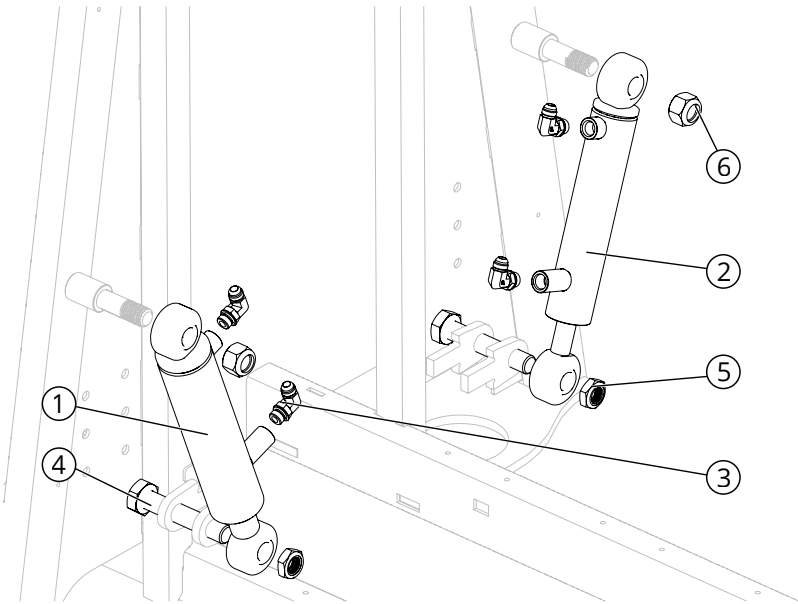

THE GENERAL & THE MAJOR BOTTOM SQUEEZE DRIVE

BOM ID	PART NUMBER	FULL DESCRIPTION	QTY
1	9000890	MSTR RPHAS CYL 2.5X7 ST KNUC	1
2	9000889	SLVE RPHAS CYL 2X7 ST KNUCKL	1
3	9000209	08-08 M M ORB-JIC 90° ELBOW	4
4	7002222	BOLT-HH-1-8-5.5-Z-8	2
5	7002871	NUT-NYLLP-1-8-Z-2	2
6	7002226	NUT-NYL-1-8-Z-5	2