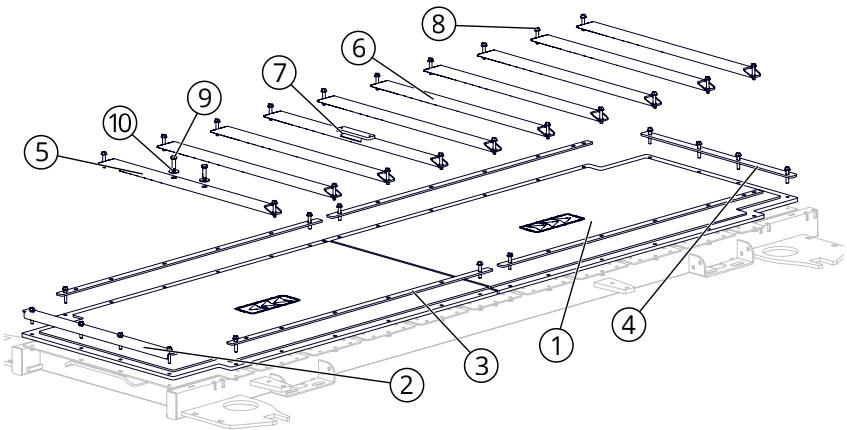

THE GENERAL & THE MAJOR MAIN FLOOR

BOM ID	PART NUMBER	FULL DESCRIPTION	QTY
1	2034133	ARMY INFINITE FLOOR MAT	2
2	2037469	ARMY FRONT FLOOR CLAMP - BLK	1
3	2037462	ARMY FLOOR CLAMP FLF - BLACK	4
4	2025010	88 REAR FLOOR CLAMP	1
5	2037433	ARMY FRONT STBR WA	1
6	2037437	ARMY TRACTION TUBE - BLK	7
7	2034199	ARMY REAR STBR TUBE WA	1
8	7003207	BOLT-FLG-0.375-16-2-Z-5-FT	34
9	7002287	BOLT-HH-0.5-13-1.5-Z-5	2
10	7002309	WASHER-0.531-1.062-0.074-ZPS	2