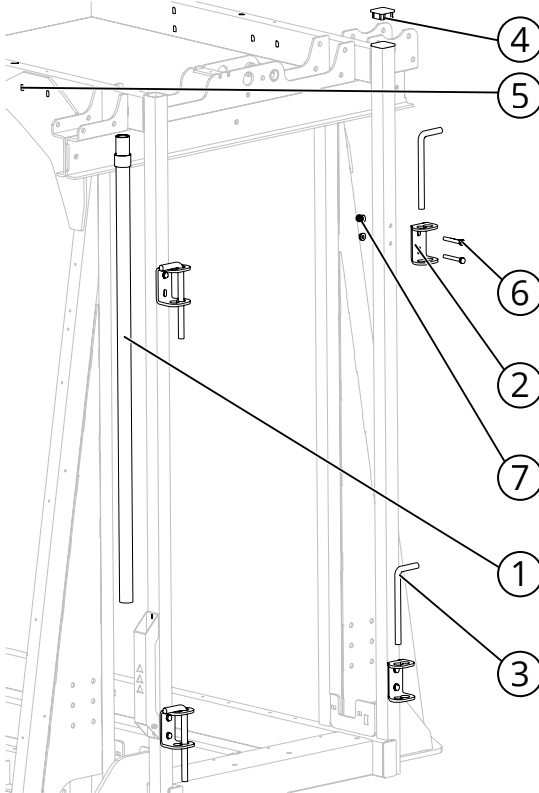

THE GENERAL & THE MAJOR REAR COMPONENTS

BOM ID	PART NUMBER	FULL DESCRIPTION	QTY
1	2002818	RUMP BAR ASSY.	1
2	2032951	750/800 PANEL CLIP	4
3	2000893	PANEL PIN	4
4	7003268	2X2 5-8 GAUGE PLASTIC CAP	2
5	7003181	1/2" SNAP IN PLUG	48
6	7003183	BOLT-HH-0.375-16-2.75-Z-5	8
7	7003178	NUT-FNYL-0.375-16-Z-5	8