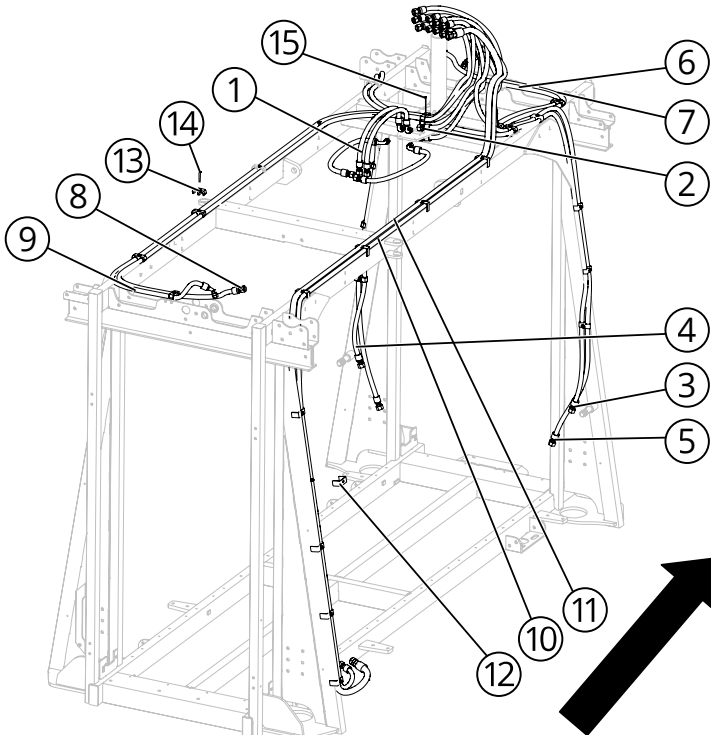

HOSES

THE GENERAL HOSES

BOM ID	PART NUMBER	FULL DESCRIPTION	QTY
1	9000960	ARMY TOP SQZ ROD&CAP HOSE	4
2	9000968	TOP SQZ T HOSE	2
3	9000964	ARMY BTTM SQZ JOIN HOSE	1
4	9000965	ARMY BTTM SQZ MSTR HOSE	1
5	9000966	ARMY BTTM SQZ SLVE HOSE	1
6	9000969	ARMY HG ROD HOSE	1
7	9000970	ARMY HG CAP HOSE	1
8	9000971	ARMY TG ROD HOSE	1
9	9000972	ARMY TG CAP HOSE	1
10	9001054	GENERAL V2 RETURN CHUTE LINE	1
11	9001056	GENERAL V2 PRESSURE CHUTE HOSE	1
12	2037775	STEEL HOSE CLIP - BLK	9
13	2017001	1/2 INCH HOSE CLIP	19
14	7003213	THRD-CUT BOLT Z 1/4-20X2" TFL	26
15	7003002	BOLT-HH-0.250-20-3-Z-5	1