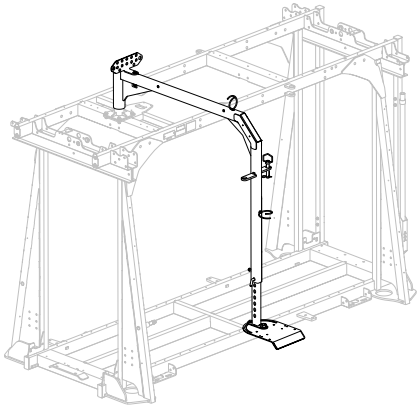

THE GENERAL & THE MAJOR SWING ARM LOWER

BOM ID	PART NUMBER	FULL DESCRIPTION	QTY
1	2037562	ARMY SA DOWNTUBE WA - GREEN	1
2	2037561	ARMY SPOOL VALVE PLATE - GREEN	1
3	7003061	BENT PIN Z 5/8"-3	1
4	7003280	BOLT-HH-1-8-1.5-Z-5-FT	1
5	7002287	BOLT-HH-0.5-13-1.5-Z-5	2
6	7002803	SPRING WASHER Z 1"	2
7	7002309	WASHER-0.531-1.062-0.074-ZPS	2
8	7002871	NUT-NYLLP-1-8-Z-2	1
9	7003177	NUT-FNYL-0.5-13-Z-5	1
10	2026715	ARMY VALVE/CONTROL DECAL	1