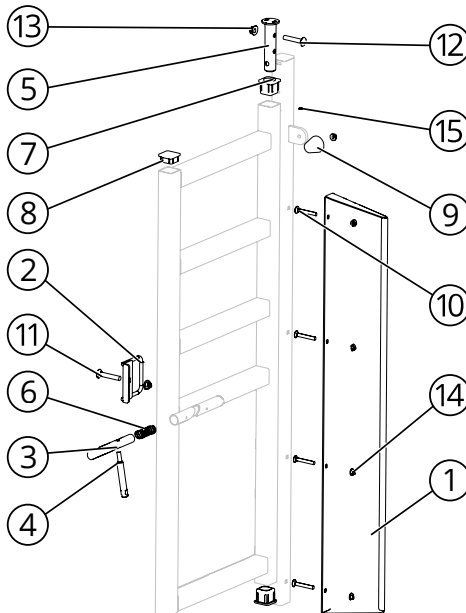

THE MAJOR VET CAGE

BOM ID	PART NUMBER	FULL DESCRIPTION	QTY
1	2037378	ARMY REAR SQZ BLOCKOUT - BLK	1
2	2036615	BULL RUMP EXTENDER - BLK	1
3	2012288	MOLDED SLAM LATCH	1
4	2008321	ZINC PLATED CAM SLAM HANDLE	1
5	2007840	74 TUB AXLE PIN WELDING REV -	1
6	2000015	SLAM LATCH/LOCK BOX SPRING	1
7	2000077	2X2X SQUARE BUSHING WITH HOLE	2
8	2000082	2X2 10-14 GAUGE PLASTIC CAP	1
9	7002810	POLYURETHANE BUMPER W/3-8 STUD	1
10	7002294	BOLT-CAR-0.375-16-2.75-Z-5-FT	4
11	7002295	BOLT-CAR-0.5-13-3-Z-5	1
12	7002779	BOLT-CAR-0.5-13-2.75-Z-5	1
13	7003177	NUT-FNYL-0.5-13-Z-5	2
14	7003178	NUT-FNYL-0.375-16-Z-5	5
15	7003345	SCREW-PH-#10-0.5-Z-SDRIL	1