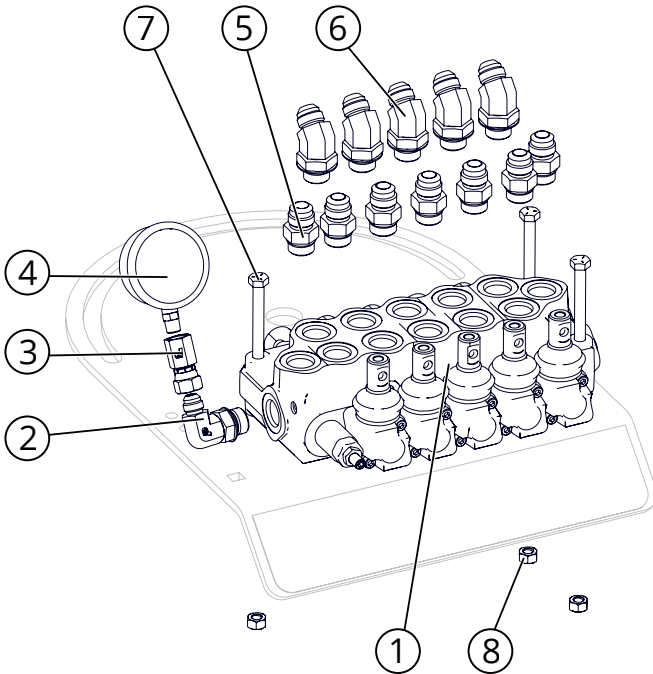

THE GENERAL SWING ARM HOSES

BOM ID	PART NUMBER	FULL DESCRIPTION	QTY
1	9000651	08-08 MJIC BULKHEAD FITTING	11
2	9001048	12-12 MJIC BULKHEAD FITTING	1
3	9000584	-08 JIC CAP	2
4	9000947	ARMY SA PRESSURE/TANK HOSE	1
5	9001050	GEN-V2 SWING ARM RETURN LINE	1
6	9000954	ARMY SA HOSE #2	5
7	9000949	ARMY SA HOSE #1	5

THE GENERAL SWING ARM VALVE BANK

BOM ID	PART NUMBER	FULL DESCRIPTION	QTY																
1	9000426	WALVOIL SD11 5 SPOOL VALVE	1																
2	9000606	12-08 M-F ORB-ORB BUSHING	1																
3	9000232	08-06 M ORB-JIC 90 ELBOW	1																
4	9000917	04-06 F NPT-JIC CONNECTOR	1																
5	9000308	2000PSI PRESSURE GAUGE 04NPT	1																
6	9000465	12-08 M ORB-JIC CONNECTOR	1																
7	9000871	10-8 ORB-JIC M-M 45 DEGREE	5	8	9000205	10-08 M ORB-JIC CONNECTOR	5	9	9000233	12-12 M ORB-JIC CONNECTOR	1	10	7002981	BOLT-HH-0.3125-18-3-Z-5	3	11	7002320	NUT-NYL-0.3125-18-Z-5	3
8	9000205	10-08 M ORB-JIC CONNECTOR	5																
9	9000233	12-12 M ORB-JIC CONNECTOR	1																
10	7002981	BOLT-HH-0.3125-18-3-Z-5	3																
11	7002320	NUT-NYL-0.3125-18-Z-5	3																

THE MAJOR SWING ARM HOSES

BOM ID	PART NUMBER	FULL DESCRIPTION	QTY
1	9000651	08-08 MJIC BULKHEAD FITTING	12
2	9000584	-08 JIC CAP	2
3	9000947	ARMY SA PRESSURE/TANK HOSE	2
4	9000954	ARMY SA HOSE #2	5
5	9000949	ARMY SA HOSE #1	5

THE MAJOR SWING ARM VALVE BANK

BOM ID	PART NUMBER	FULL DESCRIPTION	QTY
1	9000542	WALVOIL SD5 5 SPOOL VALVE	1
2	9000232	08-06 M ORB-JIC 90 ELBOW	1
3	9000917	04-06 F NPT-JIC CONNECTOR	1
4	9000308	2000PSI PRESSURE GAUGE 04NPT	1
5	9000211	08-08 M ORB-JIC CONNECTOR	7
6	9000654	08-08, M-M, ORB-JIC 45°	5
7	7002981	BOLT-HH-0.3125-18-3-Z-5	3
8	7002320	NUT-NYL-0.3125-18-Z-5	3