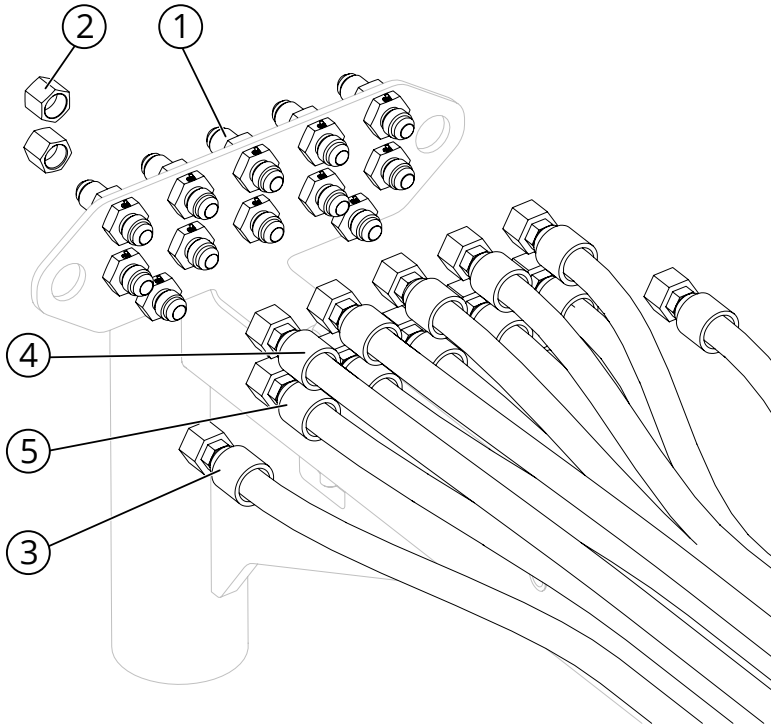

THE GENERAL & THE MAJOR SWING ARM LOWER

BOM ID	PART NUMBER	FULL DESCRIPTION	QTY
1	2037562	ARMY SA DOWNTUBE WA - GREEN	1
2	2037561	ARMY SPOOL VALVE PLATE - GREEN	1
3	7003061	BENT PIN Z 5/8"-3	1
4	7003280	BOLT-HH-1-8-1.5-Z-5-FT	1
5	7002287	BOLT-HH-0.5-13-1.5-Z-5	2
6	7002803	SPRING WASHER Z 1"	2
7	7002309	WASHER-0.531-1.062-0.074-ZPS	2
8	7002871	NUT-NYLLP-1-8-Z-2	1
9	7003177	NUT-FNYL-0.5-13-Z-5	1
10	2026715	ARMY VALVE/CONTROL DECAL	1

THE GENERAL SWING ARM HOSES

BOM ID	PART NUMBER	FULL DESCRIPTION	QTY
1	9000651	08-08 MJIC BULKHEAD FITTING	11
2	9001048	12-12 MJIC BULKHEAD FITTING	1
3	9000584	-08 JIC CAP	2
4	9000947	ARMY SA PRESSURE/TANK HOSE	1
5	9001050	GEN-V2 SWING ARM RETURN LINE	1
6	9000954	ARMY SA HOSE #2	5
7	9000949	ARMY SA HOSE #1	5

THE GENERAL SWING ARM VALVE BANK

BOM ID	PART NUMBER	FULL DESCRIPTION	QTY																
1	9000426	WALVOIL SD11 5 SPOOL VALVE	1																
2	9000606	12-08 M-F ORB-ORB BUSHING	1																
3	9000232	08-06 M ORB-JIC 90 ELBOW	1																
4	9000917	04-06 F NPT-JIC CONNECTOR	1																
5	9000308	2000PSI PRESSURE GAUGE 04NPT	1																
6	9000465	12-08 M ORB-JIC CONNECTOR	1																
7	9000871	10-8 ORB-JIC M-M 45 DEGREE	5	8	9000205	10-08 M ORB-JIC CONNECTOR	5	9	9000233	12-12 M ORB-JIC CONNECTOR	1	10	7002981	BOLT-HH-0.3125-18-3-Z-5	3	11	7002320	NUT-NYL-0.3125-18-Z-5	3
8	9000205	10-08 M ORB-JIC CONNECTOR	5																
9	9000233	12-12 M ORB-JIC CONNECTOR	1																
10	7002981	BOLT-HH-0.3125-18-3-Z-5	3																
11	7002320	NUT-NYL-0.3125-18-Z-5	3																

THE MAJOR SWING ARM HOSES

BOM ID	PART NUMBER	FULL DESCRIPTION	QTY
1	9000651	08-08 MJIC BULKHEAD FITTING	12
2	9000584	-08 JIC CAP	2
3	9000947	ARMY SA PRESSURE/TANK HOSE	2
4	9000954	ARMY SA HOSE #2	5
5	9000949	ARMY SA HOSE #1	5