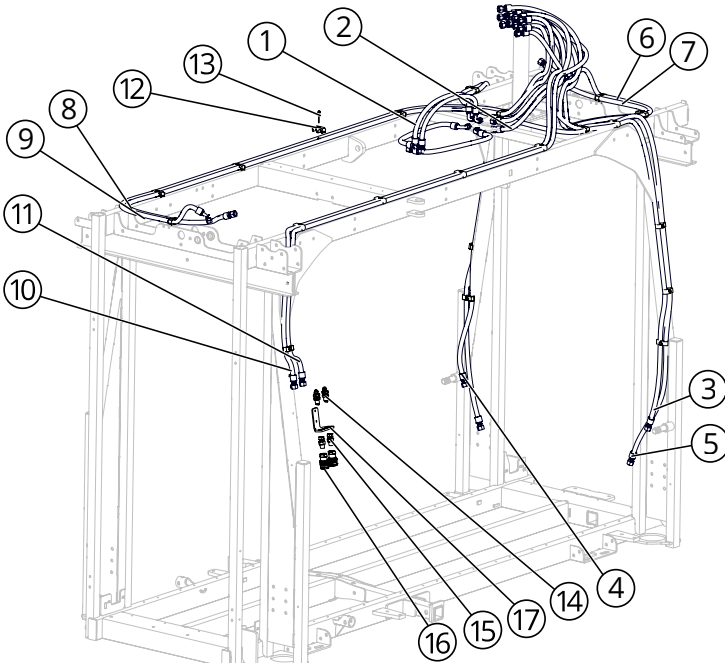

HOSES

THE GENERAL HOSES

BOM ID	PART NUMBER	FULL DESCRIPTION	QTY
1	9000960	ARMY TOP SQZ ROD&CAP HOSE	4
2	9000968	TOP SQZ T HOSE	2
3	9000964	ARMY BTTM SQZ JOIN HOSE	1
4	9000965	ARMY BTTM SQZ MSTR HOSE	1
5	9000966	ARMY BTTM SQZ SLVE HOSE	1
6	9000969	ARMY HG ROD HOSE	1
7	9000970	ARMY HG CAP HOSE	1
8	9000971	ARMY TG ROD HOSE	1
9	9000972	ARMY TG CAP HOSE	1
10	9001054	GENERAL V2 RETURN CHUTE LINE	1
11	9001056	GENERAL V2 PRESSURE CHUTE HOSE	1
12	2037775	STEEL HOSE CLIP - BLK	9
13	2017001	1/2 INCH HOSE CLIP	19
14	7003213	THRD-CUT BOLT Z 1/4-20X2" TFL	26
15	7003002	BOLT-HH-0.250-20-3-Z-5	1

THE MAJOR HOSES

BOM ID	PART NUMBER	FULL DESCRIPTION	QTY
1	9000960	ARMY TOP SQZ ROD&CAP HOSE	4
2	9000968	TOP SQZ T HOSE	2
3	9000964	ARMY BTM SQZ JOIN HOSE	1
4	9000965	ARMY BTM SQZ MSTR HOSE	1
5	9000966	ARMY BTM SQZ SLVE HOSE	1
6	9000969	ARMY HG ROD HOSE	1
7	9000970	ARMY HG CAP HOSE	1
8	9000971	ARMY TG ROD HOSE	1
9	9000972	ARMY TG CAP HOSE	1
10	9000973	ARMY PRESSURE HOSE	1
11	9000974	ARMY TANK HOSE	1
12	2017001	1/2 INCH HOSE CLIP	25
13	7003213	THRD-CUT BOLT Z 1/4-20X2" TFL	25
14	9000651	08-08 MJIC BULKHEAD FITTING	2
15	9000570	08-08, M-F NPTF-JIC CONNECTOR	2
16	9000401	1/2" FEM PIONEER 1/2" NPTF	2
17	2037049	GROUND LINE BULKHEAD - BLK	1