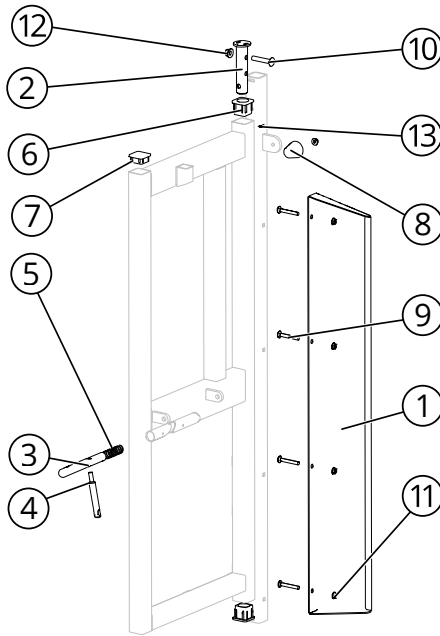

THE GENERAL VET CAGE

BOM ID	PART NUMBER	FULL DESCRIPTION	QTY
1	2037378	ARMY REAR SQZ BLOCKOUT - BLK	1
2	2007840	74 TUB AXLE PIN WELDING REV -	1
3	2012288	MOLDED SLAM LATCH	1
4	2008321	ZINC PLATED CAM SLAM HANDLE	1
5	2000015	SLAM LATCH/LOCK BOX SPRING	1
6	2000077	2X2X SQUARE BUSHING WITH HOLE	2
7	2000082	2X2 10-14 GAUGE PLASTIC CAP	1
8	7002810	POLYURETHANE BUMPER W/3-8 STUD	1
9	7002294	BOLT-CAR-0.375-16-2.75-Z-5-FT	4
10	7002779	BOLT-CAR-0.5-13-2.75-Z-5	1
11	7003178	NUT-FNYL-0.375-16-Z-5	5
12	7003177	NUT-FNYL-0.5-13-Z-5	1
13	7003345	SCREW-PH-#10-0.5-Z-SDRIL	1