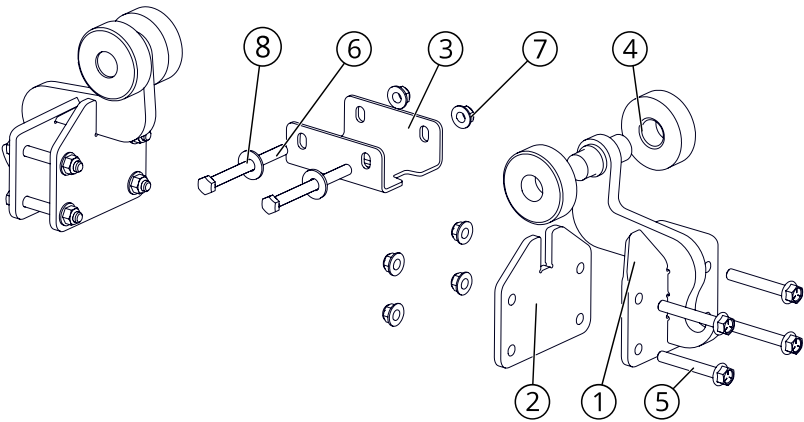

THE GENERAL & THE MAJOR MAIN FLOOR

BOM ID	PART NUMBER	FULL DESCRIPTION	QTY
1	2034133	ARMY INFINITE FLOOR MAT	2
2	2037469	ARMY FRONT FLOOR CLAMP - BLK	1
3	2037462	ARMY FLOOR CLAMP FLF - BLACK	4
4	2025010	88 REAR FLOOR CLAMP	1
5	2037433	ARMY FRONT STBR WA	1
6	2037437	ARMY TRACTION TUBE - BLK	7
7	2034199	ARMY REAR STBR TUBE WA	1
8	7003207	BOLT-FLG-0.375-16-2-Z-5-FT	34
9	7002287	BOLT-HH-0.5-13-1.5-Z-5	2
10	7002309	WASHER-0.531-1.062-0.074-ZPS	2

SQUEEZE

THE GENERAL & THE MAJOR TOP SQUEEZE TRACK

BOM ID	PART NUMBER	FULL DESCRIPTION	QTY
1	2037339	ARMY SQZ HANGER WA - GRN	2
2	2037341	ARMY TOP SQZ WASHER PLATE - BLK	2
3	2037340	ARMY SQZ TRACK SUPPORT - GRN	1
4	2036337	ARMY SQUEEZE ROLLER	4
5	7003070	BOLT-FLG-0.5-13-3.5-Z-5-FT	8
6	7003217	BOLT-HH-0.5-13-5.5-Z-5	2
7	7003177	NUT-FNYL-0.5-13-Z-5	10
8	7002309	WASHER-0.531-1.062-0.074-ZPS	2

THE GENERAL & THE MAJOR TOP SQUEEZE DRIVE

BOM ID	PART NUMBER	FULL DESCRIPTION	QTY
1	2037339	ARMY SQZ HANGER WA - GRN	2
2	2037341	ARMY TOP SQZ WASHER PLATE -BLK	2
3	2037340	ARMY SQZ TRACK SUPPORT - GRN	1
4	2036337	ARMY SQUEEZE ROLLER	4
5	7003070	BOLT-FLG-0.5-13-3.5-Z-5-FT	8
6	7003217	BOLT-HH-0.5-13-5.5-Z-5	2
7	7003177	NUT-FNYL-0.5-13-Z-5	10
8	7002309	WASHER-0.531-1.062-0.074-ZPS	2
1	2037331	ARMY TOP SQZ CYL PULL WA - GRN	2
2	2037341	ARMY TOP SQZ WASHER PLATE -BLK	2
3	9000420	CYL 1.5 X 8.25" TOP SQZ	2
4	9000196	GEN SQZ TOP& BOT FLOW DIVIDR	2
5	9000211	08-08 M ORB-JIC CONNECTOR	2
6	9000209	08-08 M M ORB-JIC 90° ELBOW	2
7	9000212	06-08 M ORB-JIC CONNECTOR	4
8	9000209	08-08 M M ORB-JIC 90° ELBOW	2
9	2018481	CYL PIN 1" X 2" EFF LENGTH	4
10	7002795	SNAP RING S 1"	8
11	7003070	BOLT-FLG-0.5-13-3.5-Z-5-FT	8
12	7003001	BOLT-HH-0.250-3.5-Z-5	2
13	7003177	NUT-FNYL-0.5-13-Z-5	8
14	7002102	NUT-NYL-0.25-20-Z-5	2