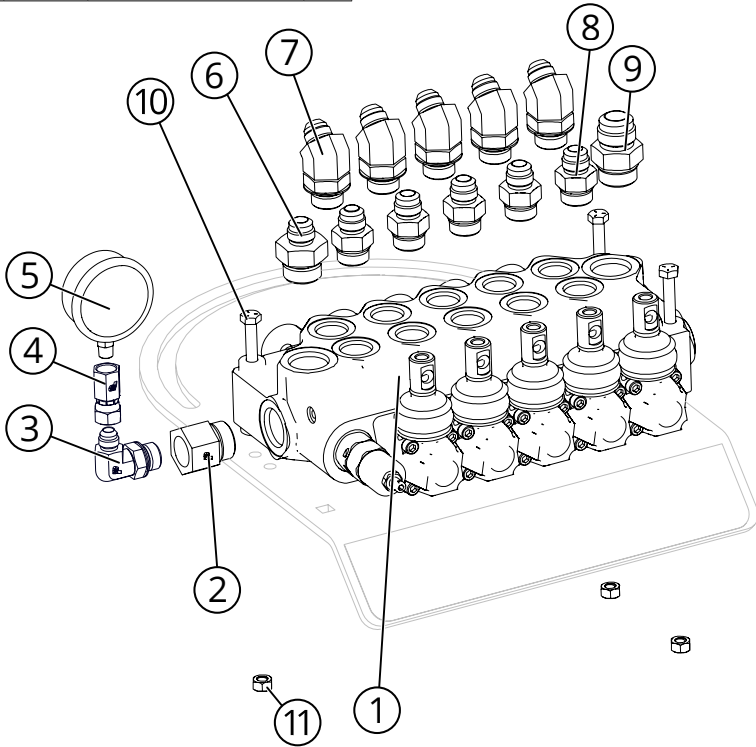

SWING ARM

THE GENERAL & THE MAJOR SWING ARM UPPER

BOM ID	PART NUMBER	FULL DESCRIPTION	QTY
1	2037637	ARMY HYD BULKHEAD - GRN	1
2	2004255	HOSE RING WELDING	2
3	7002108	SWIVEL PIN Z 7/8 X 4 1/4"	1
4	7002296	BOLT-HH-0.5-13-4.5-Z-5	1
5	7002309	WASHER-0.531-1.062-0.074-ZPS	2
6	7003177	NUT-FNYL-0.5-13-Z-5	1
7	7002816	UNTHREADED ZERK, 5/16	1

THE GENERAL & THE MAJOR SWING ARM LOWER

BOM ID	PART NUMBER	FULL DESCRIPTION	QTY
1	2037562	ARMY SA DOWNTUBE WA - GREEN	1
2	2037561	ARMY SPOOL VALVE PLATE - GREEN	1
3	7003061	BENT PIN Z 5/8"-3	1
4	7003280	BOLT-HH-1-8-1.5-Z-5-FT	1
5	7002287	BOLT-HH-0.5-13-1.5-Z-5	2
6	7002803	SPRING WASHER Z 1"	2
7	7002309	WASHER-0.531-1.062-0.074-ZPS	2
8	7002871	NUT-NYLLP-1-8-Z-2	1
9	7003177	NUT-FNYL-0.5-13-Z-5	1
10	2026715	ARMY VALVE/CONTROL DECAL	1

THE GENERAL SWING ARM HOSES

BOM ID	PART NUMBER	FULL DESCRIPTION	QTY
1	9000651	08-08 MJIC BULKHEAD FITTING	11
2	9001048	12-12 MJIC BULKHEAD FITTING	1
3	9000584	-08 JIC CAP	2
4	9000947	ARMY SA PRESSURE/TANK HOSE	1
5	9001050	GEN-V2 SWING ARM RETURN LINE	1
6	9000954	ARMY SA HOSE #2	5
7	9000949	ARMY SA HOSE #1	5

THE GENERAL SWING ARM VALVE BANK

BOM ID	PART NUMBER	FULL DESCRIPTION	QTY																
1	9000426	WALVOIL SD11 5 SPOOL VALVE	1																
2	9000606	12-08 M-F ORB-ORB BUSHING	1																
3	9000232	08-06 M ORB-JIC 90 ELBOW	1																
4	9000917	04-06 F NPT-JIC CONNECTOR	1																
5	9000308	2000PSI PRESSURE GAUGE 04NPT	1																
6	9000465	12-08 M ORB-JIC CONNECTOR	1																
7	9000871	10-8 ORB-JIC M-M 45 DEGREE	5	8	9000205	10-08 M ORB-JIC CONNECTOR	5	9	9000233	12-12 M ORB-JIC CONNECTOR	1	10	7002981	BOLT-HH-0.3125-18-3-Z-5	3	11	7002320	NUT-NYL-0.3125-18-Z-5	3
8	9000205	10-08 M ORB-JIC CONNECTOR	5																
9	9000233	12-12 M ORB-JIC CONNECTOR	1																
10	7002981	BOLT-HH-0.3125-18-3-Z-5	3																
11	7002320	NUT-NYL-0.3125-18-Z-5	3																