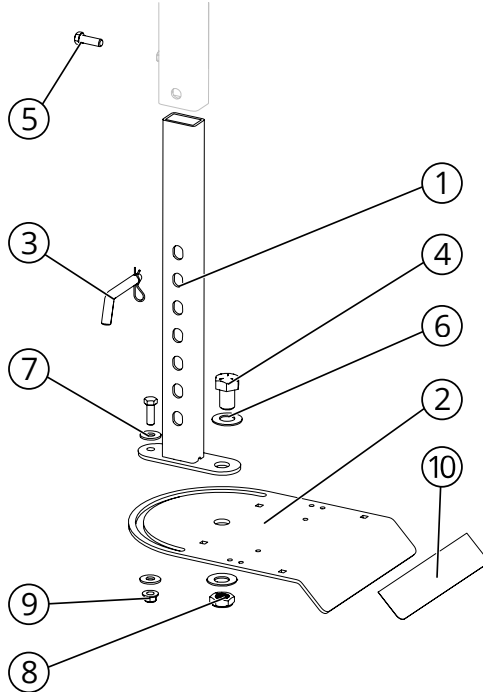

SWING ARM

THE GENERAL & THE MAJOR SWING ARM UPPER

BOM ID	PART NUMBER	FULL DESCRIPTION	QTY
1	2037637	ARMY HYD BULKHEAD - GRN	1
2	2004255	HOSE RING WELDING	2
3	7002108	SWIVEL PIN Z 7/8 X 4 1/4"	1
4	7002296	BOLT-HH-0.5-13-4.5-Z-5	1
5	7002309	WASHER-0.531-1.062-0.074-ZPS	2
6	7003177	NUT-FNYL-0.5-13-Z-5	1
7	7002816	UNTHREADED ZERK, 5/16	1

THE GENERAL & THE MAJOR SWING ARM LOWER

BOM ID	PART NUMBER	FULL DESCRIPTION	QTY
1	2037562	ARMY SA DOWNTUBE WA - GREEN	1
2	2037561	ARMY SPOOL VALVE PLATE - GREEN	1
3	7003061	BENT PIN Z 5/8"-3	1
4	7003280	BOLT-HH-1-8-1.5-Z-5-FT	1
5	7002287	BOLT-HH-0.5-13-1.5-Z-5	2
6	7002803	SPRING WASHER Z 1"	2
7	7002309	WASHER-0.531-1.062-0.074-ZPS	2
8	7002871	NUT-NYLLP-1-8-Z-2	1
9	7003177	NUT-FNYL-0.5-13-Z-5	1
10	2026715	ARMY VALVE/CONTROL DECAL	1