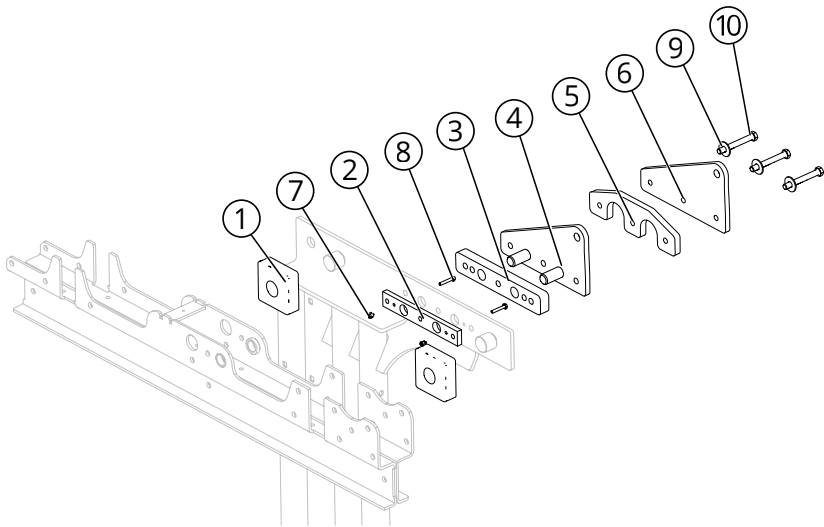

THE GENERAL & THE MAJOR HEAD GATE/TAIL GATE DOOR GUIDE SUB-ASSEMBLY

BOM ID	PART NUMBER	FULL DESCRIPTION	QTY
1	2019638	ARMY HG SLIDER BLOCK	2
2	2009247	HEAD GATE WELD THREADED PLATE	1
3	2009586	GATE BRACKET SPACER	1
4	2034085	ARMY HG MOUNT WA	1
5	2016459	MAJOR HG CONNECT SPACER PLATE	1
6	2034105	ARMY HG CONNECT BOLT PLATE	1
7	7002102	NUT-NYL-0.25-20-Z-5	2
8	7002319	BOLT-HH-0.250-20-1.5-Z-5	2
9	7002309	WASHER-0.531-1.062-0.074-ZPS	3
10	7002289	BOLT-HH-0.5-13-4-Z-5	3