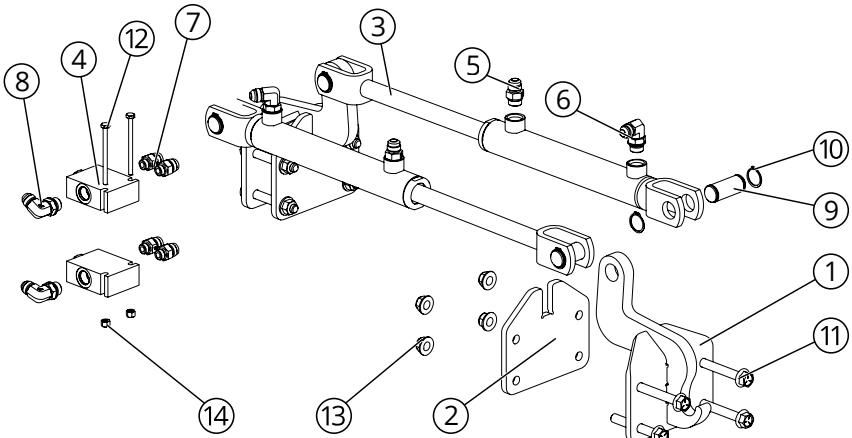

SQUEEZE

THE GENERAL & THE MAJOR TOP SQUEEZE TRACK

BOM ID	PART NUMBER	FULL DESCRIPTION	QTY
1	2037339	ARMY SQZ HANGER WA - GRN	2
2	2037341	ARMY TOP SQZ WASHER PLATE - BLK	2
3	2037340	ARMY SQZ TRACK SUPPORT - GRN	1
4	2036337	ARMY SQUEEZE ROLLER	4
5	7003070	BOLT-FLG-0.5-13-3.5-Z-5-FT	8
6	7003217	BOLT-HH-0.5-13-5.5-Z-5	2
7	7003177	NUT-FNYL-0.5-13-Z-5	10
8	7002309	WASHER-0.531-1.062-0.074-ZPS	2

THE GENERAL & THE MAJOR TOP SQUEEZE DRIVE

BOM ID	PART NUMBER	FULL DESCRIPTION	QTY
1	2037339	ARMY SQZ HANGER WA - GRN	2
2	2037341	ARMY TOP SQZ WASHER PLATE -BLK	2
3	2037340	ARMY SQZ TRACK SUPPORT - GRN	1
4	2036337	ARMY SQUEEZE ROLLER	4
5	7003070	BOLT-FLG-0.5-13-3.5-Z-5-FT	8
6	7003217	BOLT-HH-0.5-13-5.5-Z-5	2
7	7003177	NUT-FNYL-0.5-13-Z-5	10
8	7002309	WASHER-0.531-1.062-0.074-ZPS	2
1	2037331	ARMY TOP SQZ CYL PULL WA - GRN	2
2	2037341	ARMY TOP SQZ WASHER PLATE -BLK	2
3	9000420	CYL 1.5 X 8.25" TOP SQZ	2
4	9000196	GEN SQZ TOP& BOT FLOW DIVIDR	2
5	9000211	08-08 M ORB-JIC CONNECTOR	2
6	9000209	08-08 M M ORB-JIC 90° ELBOW	2
7	9000212	06-08 M ORB-JIC CONNECTOR	4
8	9000209	08-08 M M ORB-JIC 90° ELBOW	2
9	2018481	CYL PIN 1" X 2" EFF LENGTH	4
10	7002795	SNAP RING S 1"	8
11	7003070	BOLT-FLG-0.5-13-3.5-Z-5-FT	8
12	7003001	BOLT-HH-0.250-3.5-Z-5	2
13	7003177	NUT-FNYL-0.5-13-Z-5	8
14	7002102	NUT-NYL-0.25-20-Z-5	2

THE GENERAL & THE MAJOR BOTTOM SQUEEZE DRIVE

BOM ID	PART NUMBER	FULL DESCRIPTION	QTY
1	9000890	MSTR RPHAS CYL 2.5X7 ST KNUC	1
2	9000889	SLVE RPHAS CYL 2X7 ST KNUCKL	1
3	9000209	08-08 M M ORB-JIC 90° ELBOW	4
4	7002222	BOLT-HH-1-8-5.5-Z-8	2
5	7002871	NUT-NYLLP-1-8-Z-2	2
6	7002226	NUT-NYL-1-8-Z-5	2