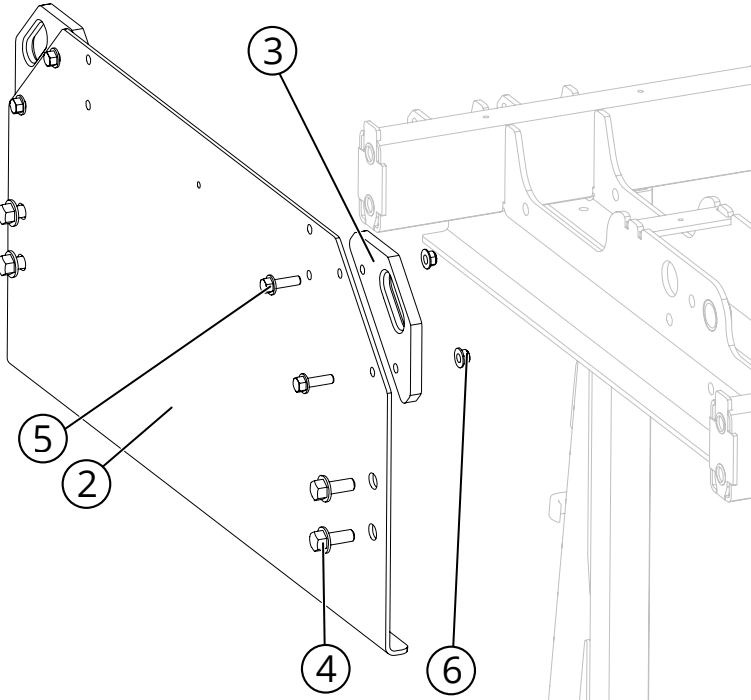

MISC FRAME COMPONENTS

THE GENERAL & THE MAJOR SHIELD

BOM ID	PART NUMBER	FULL DESCRIPTION	QTY
1	2037710	ARMY SHIELD	1
2	2037716	ARMY SHIELD - BLK	1
3	2010894	NECK EX. HOSE HOLDER	2
4	7001894	BOLT-SFLG-0.5-13-1.25-Z-5-FT	4
5	7002219	BOLT-FLG-0.375-16-1.25-Z-5-FT	4
6	7003178	NUT-FNYL-0.375-16-Z-5	4