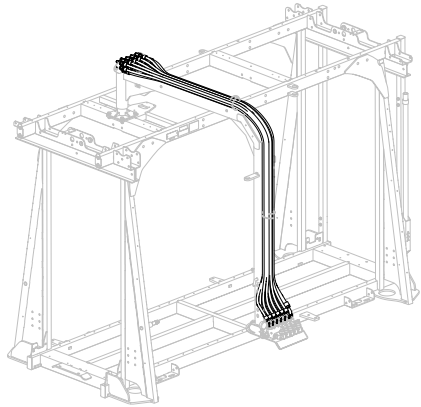

THE GENERAL SWING ARM HOSES

BOM ID	PART NUMBER	FULL DESCRIPTION	QTY
1	9000651	08-08 MJIC BULKHEAD FITTING	11
2	9001048	12-12 MJIC BULKHEAD FITTING	1
3	9000584	-08 JIC CAP	2
4	9000947	ARMY SA PRESSURE/TANK HOSE	1
5	9001050	GEN-V2 SWING ARM RETURN LINE	1
6	9000954	ARMY SA HOSE #2	5
7	9000949	ARMY SA HOSE #1	5