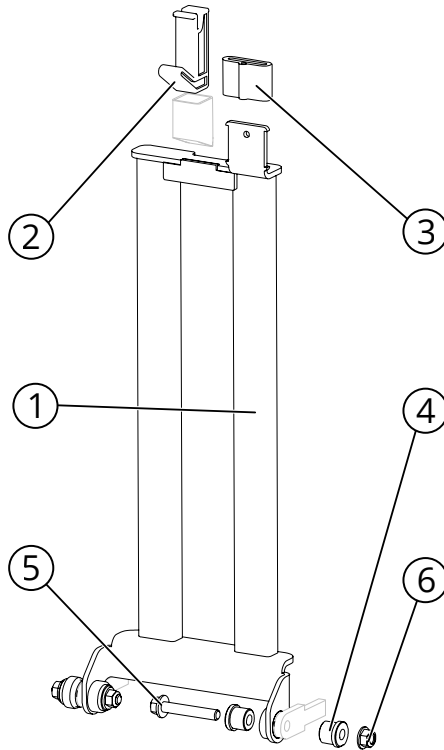

THE GENERAL & THE MAJOR DROP-DOWN DOORS

BOM ID	PART NUMBER	FULL DESCRIPTION	QTY
1	2037379	ARMY SQZ DROP DOOR WA - BLK	1
2	2035187	PLASTIC THUMB LATCH	1
3	2013652	PC MAN DOOR RUBBER	1
4	2034440	DELRIN BUSHING - TRAILING ARM	4
5	7003049	BOLT-FLG-0.5-13-3-Z-5-FT	2
6	7003177	NUT-FNYL-0.5-13-Z-5	2