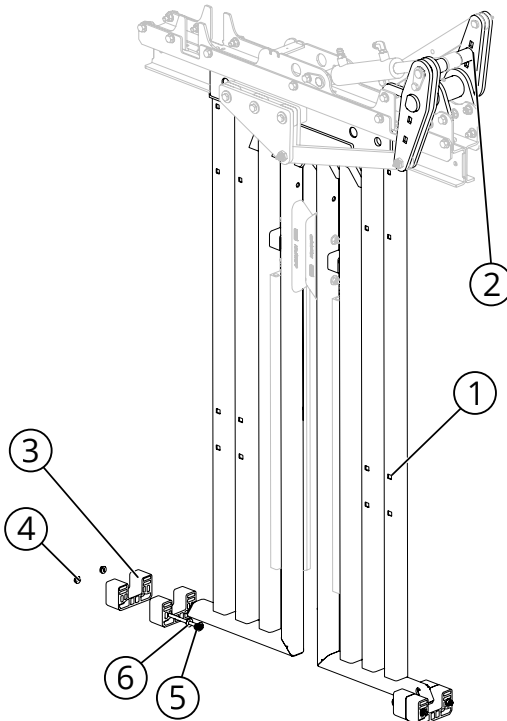

SERVICE PARTS MANUAL

THE MAJOR & THE GENERAL
**ARROWQUIP ARMY
SERIES**

MAJ-V2 | GEN-V2

MARCH 2026

1-877-275-6075
cs@arrowquip.com
arrowquip.com

CONTENTS

HEAD GATE & TAIL GATE	5
THE GENERAL & THE MAJOR MAIN HEAD GATE/TAIL GATE	5
THE GENERAL & THE MAJOR HEADGATE ASSEMBLY	6
THE GENERAL & THE MAJOR HEAD GATE/TAIL GATE DRIVE	7
THE GENERAL & THE MAJOR HEAD GATE/TAIL GATE DOOR GUIDE SUB-ASSEMBLY	8
FLOOR	9
THE GENERAL & THE MAJOR SUB FLOOR	9
THE GENERAL & THE MAJOR MAIN FLOOR	10
SQUEEZE	11
THE GENERAL & THE MAJOR TOP SQUEEZE TRACK	11
THE GENERAL & THE MAJOR TOP SQUEEZE DRIVE	12
THE GENERAL & THE MAJOR BOTTOM SQUEEZE DRIVE	13
THE GENERAL & THE MAJOR BOTTOM SQUEEZE TORSION TUBE	14
THE GENERAL & THE MAJOR DROP-DOWN DOORS	15
THE GENERAL & THE MAJOR E-EXIT ASSEMBLY	16
THE GENERAL & THE MAJOR BOTTOM DOOR	17
THE GENERAL VET CAGE	18
THE MAJOR VET CAGE	19
SWING ARM	20
THE GENERAL & THE MAJOR SWING ARM UPPER	20
THE GENERAL & THE MAJOR SWING ARM LOWER	21
THE GENERAL SWING ARM HOSES	22
THE GENERAL SWING ARM VALVE BANK	23
THE MAJOR SWING ARM HOSES	24
THE MAJOR SWING ARM VALVE BANK	25
HOSES	26
THE GENERAL HOSES	26
THE MAJOR HOSES	27
MISC FRAME COMPONENTS	28
THE GENERAL & THE MAJOR SHIELD	28
THE GENERAL TOOL HOLDER (2036740)	29
THE GENERAL & THE MAJOR SWING ARM PIVOT	30
THE GENERAL & THE MAJOR REAR COMPONENTS	31

NOTE: THE GENERAL AND THE MAJOR SHARE MANY OF THE SAME COMPONENTS. FOR THE VIEWS LISTED “THE GENERAL AND THE MAJOR” WILL BE SHOWN IN REFERENCE ON THE MAIN FRAME OF THE GENERAL.

HEAD GATE & TAIL GATE

THE GENERAL & THE MAJOR MAIN HEAD GATE/TAIL GATE

BOM ID	PART NUMBER	FULL DESCRIPTION	QTY
1	2036774	ARMY V2 SIMPLIFIED DOOR - GRN	2
2	2037530	ARMY HG TOWER WA #2 - BLK	1
3	2029771	HEADGATE U-BLOCK	4
4	7003178	NUT-FNYL-0.375-16-Z-5	4
5	7002847	BOLT-HEX-0.375-16-5-Z-8	4
6	7002300	WASHER-0.406-1.000-0.056-ZPS	4