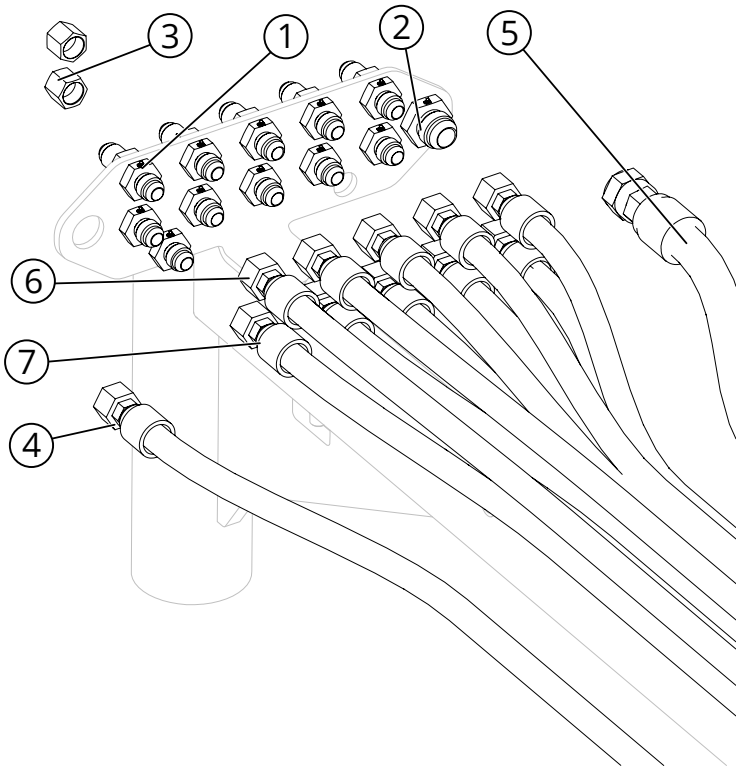

THE GENERAL SWING ARM HOSES

BOM ID	PART NUMBER	FULL DESCRIPTION	QTY
1	9000651	08-08 MJIC BULKHEAD FITTING	11
2	9001048	12-12 MJIC BULKHEAD FITTING	1
3	9000584	-08 JIC CAP	2
4	9000947	ARMY SA PRESSURE/TANK HOSE	1
5	9001050	GEN-V2 SWING ARM RETURN LINE	1
6	9000954	ARMY SA HOSE #2	5
7	9000949	ARMY SA HOSE #1	5