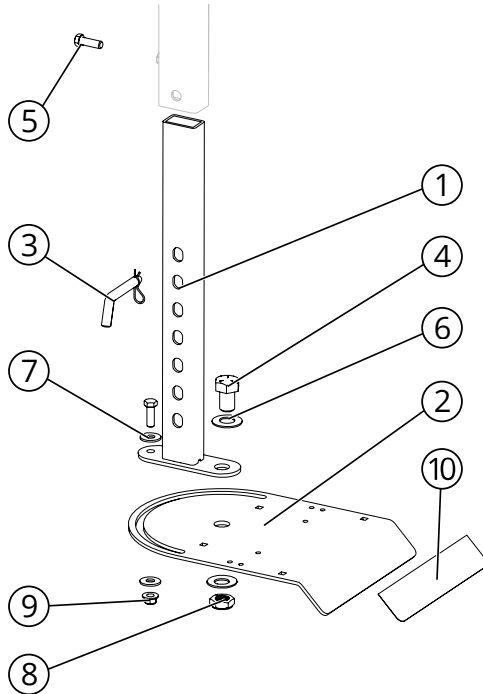

SWING ARM

THE GENERAL & THE MAJOR SWING ARM UPPER

BOM ID	PART NUMBER	FULL DESCRIPTION	QTY
1	2037637	ARMY HYD BULKHEAD - GRN	1
2	2004255	HOSE RING WELDING	2
3	7002108	SWIVEL PIN Z 7/8 X 4 1/4"	1
4	7002296	BOLT-HH-0.5-13-4.5-Z-5	1
5	7002309	WASHER-0.531-1.062-0.074-ZPS	2
6	7003177	NUT-FNYL-0.5-13-Z-5	1
7	7002816	UNTHREADED ZERK, 5/16	1

THE GENERAL & THE MAJOR SWING ARM LOWER

BOM ID	PART NUMBER	FULL DESCRIPTION	QTY
1	2037562	ARMY SA DOWNTUBE WA - GREEN	1
2	2037561	ARMY SPOOL VALVE PLATE - GREEN	1
3	7003061	BENT PIN Z 5/8"-3	1
4	7003280	BOLT-HH-1-8-1.5-Z-5-FT	1
5	7002287	BOLT-HH-0.5-13-1.5-Z-5	2
6	7002803	SPRING WASHER Z 1"	2
7	7002309	WASHER-0.531-1.062-0.074-ZPS	2
8	7002871	NUT-NYLLP-1-8-Z-2	1
9	7003177	NUT-FNYL-0.5-13-Z-5	1
10	2026715	ARMY VALVE/CONTROL DECAL	1