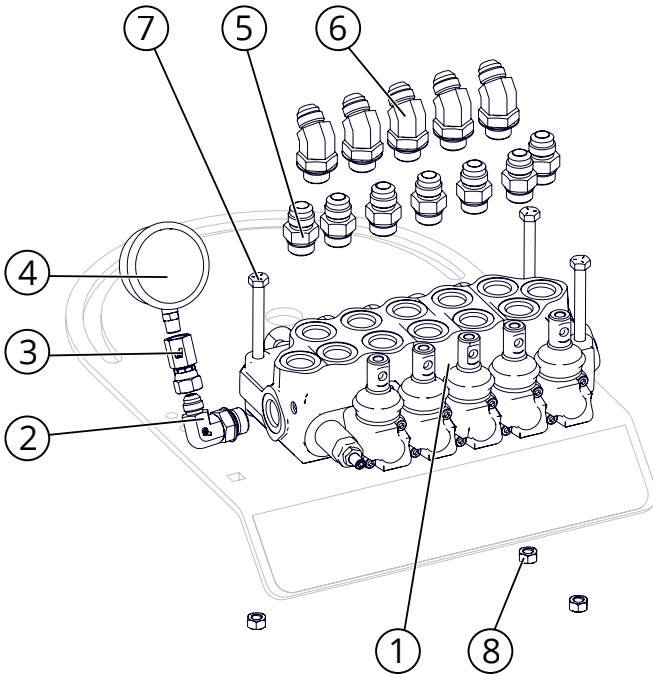

*ITEM 2, SD11 BELLOWS, IS INCLUDED WHEN ORDERING ITEM 4, WALVOIL SD11 LEVER BOX.

THE MAJOR SWING ARM HOSES

BOM ID	PART NUMBER	FULL DESCRIPTION	QTY
1	9000651	08-08 MJIC BULKHEAD FITTING	12
2	9000584	-08 JIC CAP	2
3	9000947	ARMY SA PRESSURE/TANK HOSE	2
4	9000954	ARMY SA HOSE #2	5
5	9000949	ARMY SA HOSE #1	5

THE MAJOR SWING ARM VALVE BANK

BOM ID	PART NUMBER	FULL DESCRIPTION	QTY
1	9000542	WALVOIL SD5 5 SPOOL VALVE	1
2	9000232	08-06 M ORB-JIC 90 ELBOW	1
3	9000917	04-06 F NPT-JIC CONNECTOR	1
4	9000308	2000PSI PRESSURE GAUGE 04NPT	1
5	9000211	08-08 M ORB-JIC CONNECTOR	7
6	9000654	08-08, M-M, ORB-JIC 45°	5
7	7002981	BOLT-HH-0.3125-18-3-Z-5	3
8	7002320	NUT-NYL-0.3125-18-Z-5	3