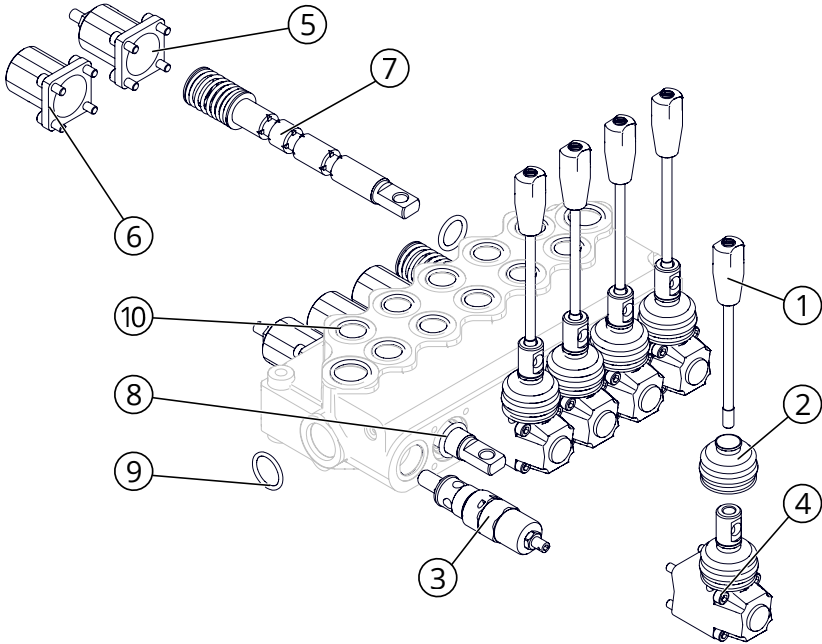

9001070 SD11 VALVE BANK COMPONENTS

BOM ID	PART NUMBER	FULL DESCRIPTION	QTY
1	5000279	WALVOIL SD11 HANDLE	5
2	5000278	WALVOIL SD11 BELLOWS	5
3	5000052	WALVOIL SD11 PRESSURE RELIEF	1
4	5000050	WALVOIL SD11 LEVER BOX	5
5	9001070	SD11 POSITIONER W/ FLOWLIMITER	2
6	5000051	WALVOIL SD11 SPOOLSPRING COVER	3
7	5000053	WALVOIL SD11 SPOOL	5
8	5000054	WALVOIL SD11, SPOOL O-RING	10
9	5000281	-12 ORB FITTING O-RING	5
10	5000280	-10 ORB FITTING O-RING	10

*ITEM 2, SD11 BELLOWS, IS INCLUDED WHEN ORDERING ITEM 4, WALVOIL SD11 LEVER BOX.