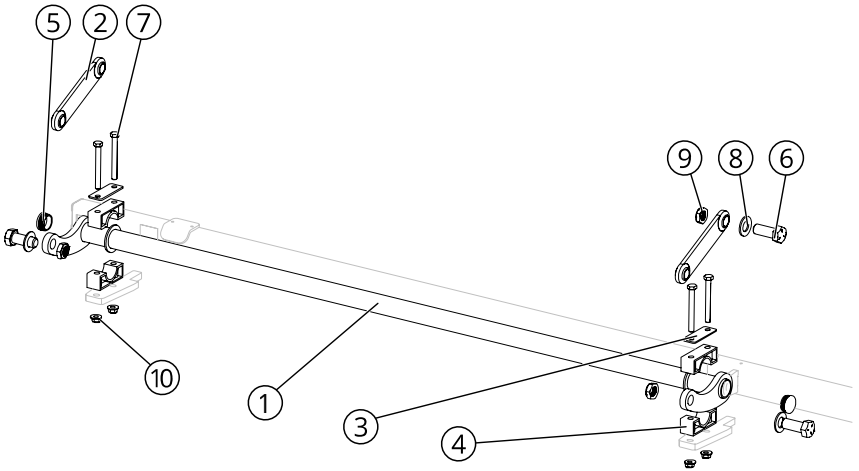

THE GENERAL & THE MAJOR BOTTOM SQUEEZE TORSION TUBE

BOM ID	PART NUMBER	FULL DESCRIPTION	QTY
1	2037342	ARMY TORISION TUBE WA - GRN	1
2	2035749	ARMY BTM SQZ BALL JOINT LINK	2
3	2037358	PILLOW BLOCK WASHER PLATE	2
4	2035754	1.9IN PILLOW BLOCK	4
5	2002846	1 3/4X10-14 GAUGE PLASTIC CAP	2
6	7003327	BOLT-HH-1-8-2.5-Z-5-FT	3
7	7002296	BOLT-HH-0.5-13-4.5-Z-5	4
8	7002279	WASHER-1.055-1.993-0.108-Z	3
9	7002871	NUT-NYLLP-1-8-Z-2	3
10	7003177	NUT-FNYL-0.5-13-Z-5	4