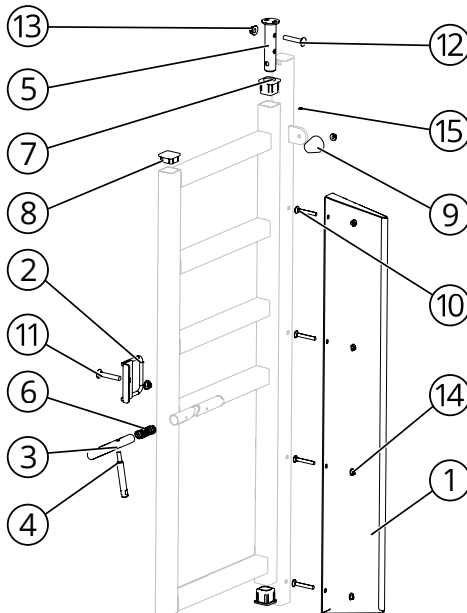

THE MAJOR VET CAGE

BOM ID	PART NUMBER	FULL DESCRIPTION	QTY
1	2037378	ARMY REAR SQZ BLOCKOUT - BLK	1
2	2036615	BULL RUMP EXTENDER - BLK	1
3	2012288	MOLDED SLAM LATCH	1
4	2008321	ZINC PLATED CAM SLAM HANDLE	1
5	2007840	74 TUB AXLE PIN WELDING REV -	1
6	2000015	SLAM LATCH/LOCK BOX SPRING	1
7	2000077	2X2X SQUARE BUSHING WITH HOLE	2
8	2000082	2X2 10-14 GAUGE PLASTIC CAP	1
9	7002810	POLYURETHANE BUMPER W/3-8 STUD	1
10	7002294	BOLT-CAR-0.375-16-2.75-Z-5-FT	4
11	7002295	BOLT-CAR-0.5-13-3-Z-5	1
12	7002779	BOLT-CAR-0.5-13-2.75-Z-5	1
13	7003177	NUT-FNYL-0.5-13-Z-5	2
14	7003178	NUT-FNYL-0.375-16-Z-5	5
15	7003345	SCREW-PH-#10-0.5-Z-SDRIL	1