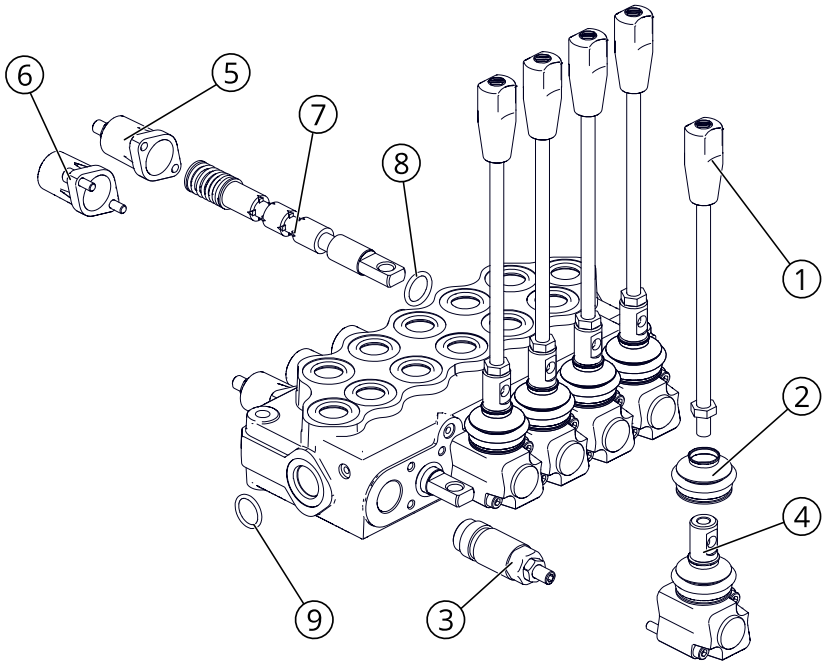

9000542 SD5 VALVE BANK COMPONENTS

BOM ID	PART NUMBER	FULL DESCRIPTION	QTY
1	5000023	SPOOL VALVE HANDLE REPLACEMENT	5
2	5000146	SD5 BELLOW REPLACEMENT	5
3	5000048	WALVOIL SD5 PRESSURE RELIEF	1
4	5000046	WALVOIL SD5 LEVER BOX	5
5	9001100	SD5 POSITIONER W/ FLOWLIMITER	2
6	5000047	WALVOIL SD5 SPOOL SPRING COVER	3
7	5000049	WALVOIL SD5 SPOOL	5
8	5000008	WALVOIL SD5, SPOOL O-RING	10
9	5000006	-08 ORB FITTING O-RING	15

*ITEM 2, SD5 BELLOWS, IS INCLUDED WHEN ORDERING ITEM 4, WALVOIL SD5 LEVER BOX.