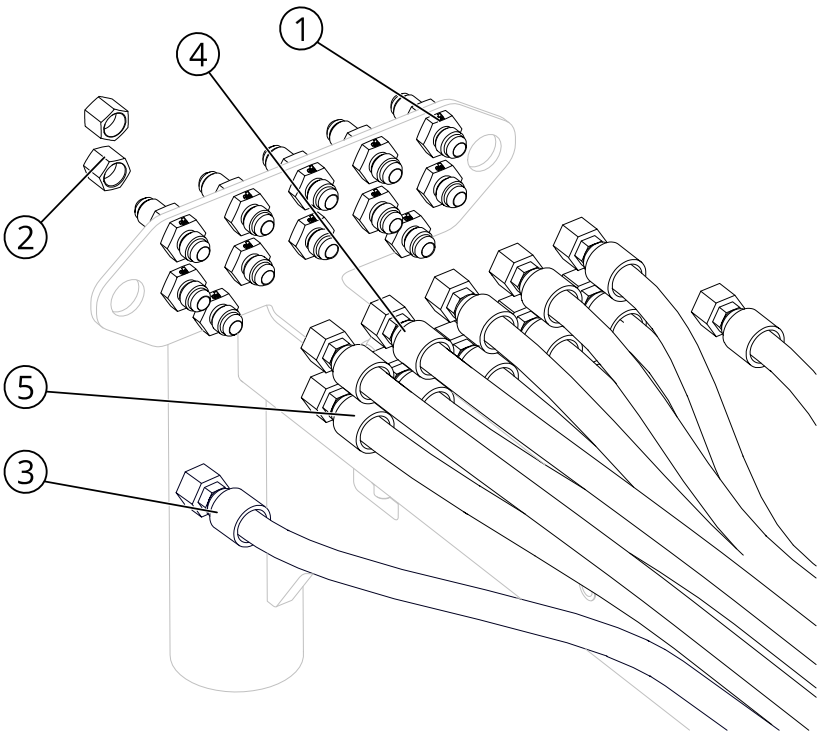

THE GENERAL SWING ARM VALVE BANK

BOM ID	PART NUMBER	FULL DESCRIPTION	QTY																
1	9000426	WALVOIL SD11 5 SPOOL VALVE	1																
2	9000606	12-08 M-F ORB-ORB BUSHING	1																
3	9000232	08-06 M ORB-JIC 90 ELBOW	1																
4	9000917	04-06 F NPT-JIC CONNECTOR	1																
5	9000308	2000PSI PRESSURE GAUGE 04NPT	1																
6	9000465	12-08 M ORB-JIC CONNECTOR	1																
7	9000871	10-8 ORB-JIC M-M 45 DEGREE	5	8	9000205	10-08 M ORB-JIC CONNECTOR	5	9	9000233	12-12 M ORB-JIC CONNECTOR	1	10	7002981	BOLT-HH-0.3125-18-3-Z-5	3	11	7002320	NUT-NYL-0.3125-18-Z-5	3
8	9000205	10-08 M ORB-JIC CONNECTOR	5																
9	9000233	12-12 M ORB-JIC CONNECTOR	1																
10	7002981	BOLT-HH-0.3125-18-3-Z-5	3																
11	7002320	NUT-NYL-0.3125-18-Z-5	3																

9001070 SD11 VALVE BANK COMPONENTS

BOM ID	PART NUMBER	FULL DESCRIPTION	QTY
1	5000279	WALVOIL SD11 HANDLE	5
2	5000278	WALVOIL SD11 BELLOWS	5
3	5000052	WALVOIL SD11 PRESSURE RELIEF	1
4	5000050	WALVOIL SD11 LEVER BOX	5
5	9001070	SD11 POSITIONER W/ FLOWLIMITER	2
6	5000051	WALVOIL SD11 SPOOLSPRING COVER	3
7	5000053	WALVOIL SD11 SPOOL	5
8	5000054	WALVOIL SD11, SPOOL O-RING	10
9	5000281	-12 ORB FITTING O-RING	5
10	5000280	-10 ORB FITTING O-RING	10

*ITEM 2, SD11 BELLOWS, IS INCLUDED WHEN ORDERING ITEM 4, WALVOIL SD11 LEVER BOX.

THE MAJOR SWING ARM HOSES

BOM ID	PART NUMBER	FULL DESCRIPTION	QTY
1	9000651	08-08 MJIC BULKHEAD FITTING	12
2	9000584	-08 JIC CAP	2
3	9000947	ARMY SA PRESSURE/TANK HOSE	2
4	9000954	ARMY SA HOSE #2	5
5	9000949	ARMY SA HOSE #1	5

THE MAJOR SWING ARM VALVE BANK

BOM ID	PART NUMBER	FULL DESCRIPTION	QTY
1	9000542	WALVOIL SD5 5 SPOOL VALVE	1
2	9000232	08-06 M ORB-JIC 90 ELBOW	1
3	9000917	04-06 F NPT-JIC CONNECTOR	1
4	9000308	2000PSI PRESSURE GAUGE 04NPT	1
5	9000211	08-08 M ORB-JIC CONNECTOR	7
6	9000654	08-08, M-M, ORB-JIC 45°	5
7	7002981	BOLT-HH-0.3125-18-3-Z-5	3
8	7002320	NUT-NYL-0.3125-18-Z-5	3