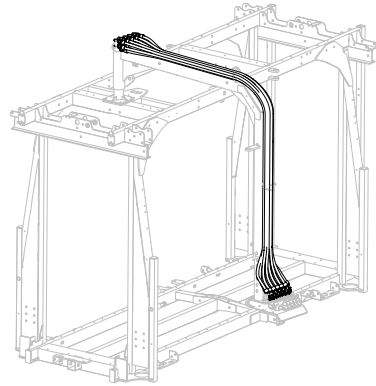

THE MAJOR SWING ARM HOSES

BOM ID	PART NUMBER	FULL DESCRIPTION	QTY
1	9000651	08-08 MJIC BULKHEAD FITTING	12
2	9000584	-08 JIC CAP	2
3	9000947	ARMY SA PRESSURE/TANK HOSE	2
4	9000954	ARMY SA HOSE #2	5
5	9000949	ARMY SA HOSE #1	5