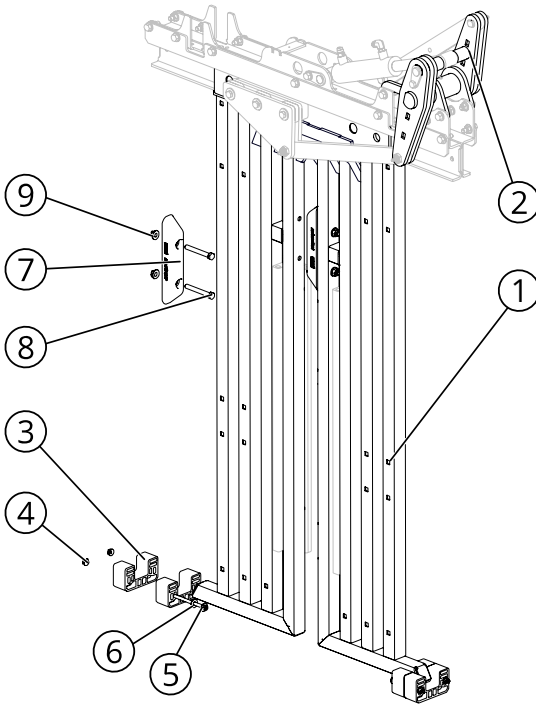

SERVICE PARTS MANUAL

THE MAJOR & THE GENERAL
**ARROWQUIP ARMY
SERIES**

MAJ-V2 | GEN-V2

MAY 2026

1-877-275-6075
cs@arrowquip.com
arrowquip.com

CONTENTS

HEAD GATE & TAIL GATE	5
THE GENERAL & THE MAJOR MAIN HEAD GATE/TAIL GATE	5
THE GENERAL & THE MAJOR HEADGATE ASSEMBLY	6
THE GENERAL & THE MAJOR HEAD GATE/TAIL GATE DRIVE	7
THE GENERAL & THE MAJOR HEAD GATE/TAIL GATE DOOR GUIDE SUB-ASSEMBLY	8
FLOOR	9
THE GENERAL & THE MAJOR SUB FLOOR	9
THE GENERAL & THE MAJOR MAIN FLOOR	10
SQUEEZE	11
THE GENERAL & THE MAJOR TOP SQUEEZE TRACK	11
THE GENERAL & THE MAJOR TOP SQUEEZE DRIVE	12
THE GENERAL & THE MAJOR BOTTOM SQUEEZE DRIVE	13
THE GENERAL & THE MAJOR BOTTOM SQUEEZE TORSION TUBE	14
THE GENERAL & THE MAJOR DROP-DOWN DOORS	15
THE GENERAL & THE MAJOR E-EXIT ASSEMBLY	16
THE GENERAL & THE MAJOR BOTTOM DOOR	17
THE GENERAL VET CAGE	18
THE MAJOR VET CAGE	19
SWING ARM	20
THE GENERAL & THE MAJOR SWING ARM UPPER	20
THE GENERAL & THE MAJOR SWING ARM LOWER	21
THE GENERAL SWING ARM HOSES	22
THE GENERAL SWING ARM VALVE BANK	23
9001070 SD11 VALVE BANK COMPONENTS	24
THE MAJOR SWING ARM HOSES	25
THE MAJOR SWING ARM VALVE BANK	26
9000542 SD5 VALVE BANK COMPONENTS	27
HOSES	28
THE GENERAL HOSES	28
THE MAJOR HOSES	29
MISC FRAME COMPONENTS	30
THE GENERAL & THE MAJOR SHIELD	30
THE GENERAL TOOL HOLDER (2036740)	31
THE GENERAL & THE MAJOR SWING ARM PIVOT	32
THE GENERAL & THE MAJOR REAR COMPONENTS	33

NOTE: THE GENERAL AND THE MAJOR SHARE MANY OF THE SAME COMPONENTS. FOR THE VIEWS LISTED “THE GENERAL AND THE MAJOR” WILL BE SHOWN IN REFERENCE ON THE MAIN FRAME OF THE GENERAL.

HEAD GATE & TAIL GATE

THE GENERAL & THE MAJOR MAIN HEAD GATE/TAIL GATE

BOM ID	PART NUMBER	FULL DESCRIPTION	QTY
1	2036774	ARMY V2 SIMPLIFIED DOOR - GRN	2
2	2037530	ARMY HG TOWER WA #2 - BLK	1
3	2029771	HEADGATE U-BLOCK	4
4	7003178	NUT-FNYL-0.375-16-Z-5	4
5	7002847	BOLT-HEX-0.375-16-5-Z-8	4
6	7002300	WASHER-0.406-1.000-0.056-ZPS	4