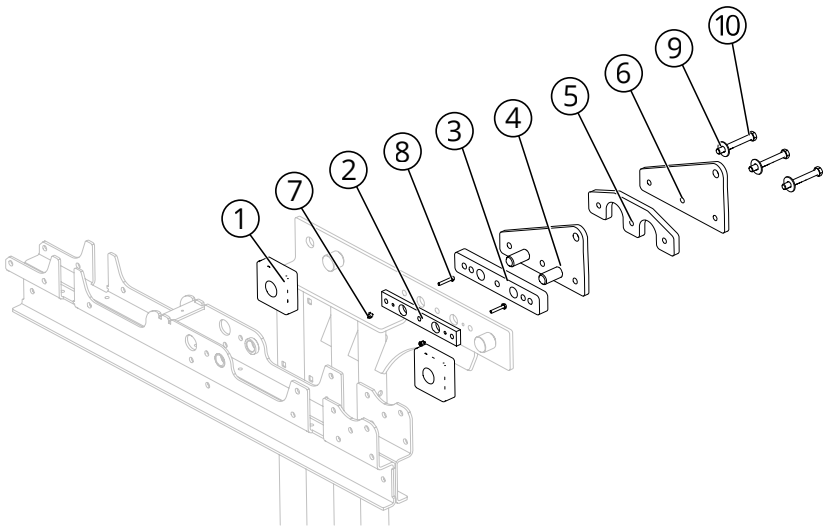

THE GENERAL & THE MAJOR HEAD GATE/TAIL GATE DOOR GUIDE SUB-ASSEMBLY

BOM ID	PART NUMBER	FULL DESCRIPTION	QTY
1	2019638	ARMY HG SLIDER BLOCK	2
2	2009247	HEAD GATE WELD THREADED PLATE	1
3	2009586	GATE BRACKET SPACER	1
4	2034085	ARMY HG MOUNT WA	1
5	2016459	MAJOR HG CONNECT SPACER PLATE	1
6	2034105	ARMY HG CONNECT BOLT PLATE	1
7	7002102	NUT-NYL-0.25-20-Z-5	2
8	7002319	BOLT-HH-0.250-20-1.5-Z-5	2
9	7002309	WASHER-0.531-1.062-0.074-ZPS	3
10	7002289	BOLT-HH-0.5-13-4-Z-5	3