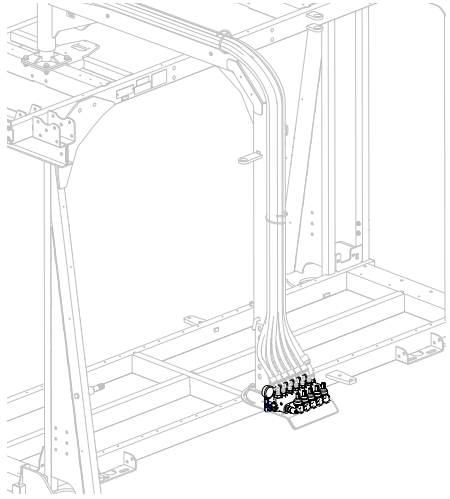

THE GENERAL SWING ARM VALVE BANK

BOM ID	PART NUMBER	FULL DESCRIPTION	QTY
1	9000426	WALVOIL SD11 5 SPOOL VALVE	1
2	9000606	12-08 M-F ORB-ORB BUSHING	1
3	9000232	08-06 M ORB-JIC 90 ELBOW	1
4	9000917	04-06 F NPT-JIC CONNECTOR	1
5	9000308	2000PSI PRESSURE GAUGE 04NPT	1
6	9000465	12-08 M ORB-JIC CONNECTOR	1
7	9000871	10-8 ORB-JIC M-M 45 DEGREE	5
8	9000205	10-08 M ORB-JIC CONNECTOR	5
9	9000233	12-12 M ORB-JIC CONNECTOR	1
10	7002981	BOLT-HH-0.3125-18-3-Z-5	3
11	7002320	NUT-NYL-0.3125-18-Z-5	3