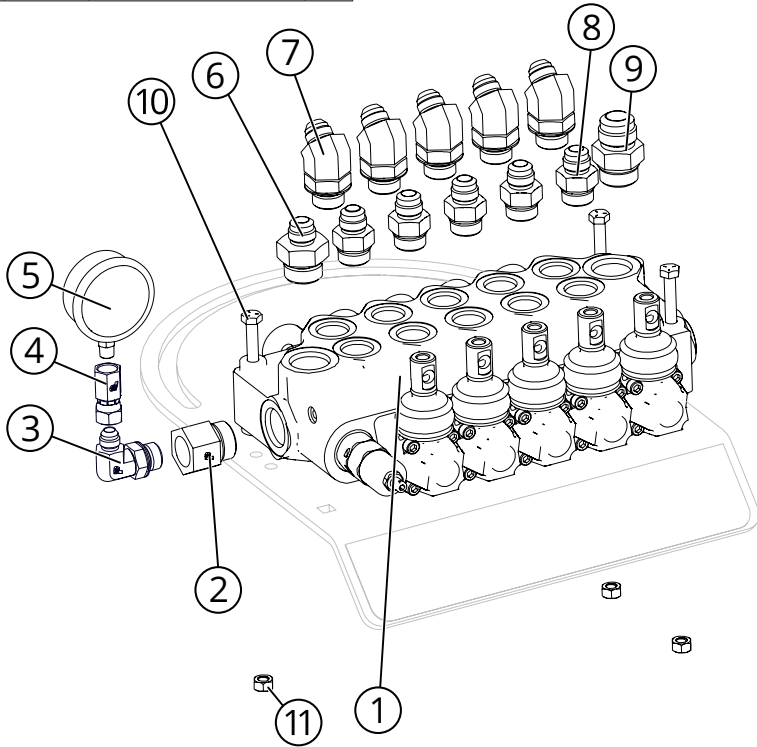

SWING ARM

THE GENERAL & THE MAJOR SWING ARM UPPER

BOM ID	PART NUMBER	FULL DESCRIPTION	QTY
1	2037637	ARMY HYD BULKHEAD - GRN	1
2	2004255	HOSE RING WELDING	2
3	7002108	SWIVEL PIN Z 7/8 X 4 1/4"	1
4	7002296	BOLT-HH-0.5-13-4.5-Z-5	1
5	7002309	WASHER-0.531-1.062-0.074-ZPS	2
6	7003177	NUT-FNYL-0.5-13-Z-5	1
7	7002816	UNTHREADED ZERK, 5/16	1

THE GENERAL & THE MAJOR SWING ARM LOWER

BOM ID	PART NUMBER	FULL DESCRIPTION	QTY
1	2037562	ARMY SA DOWNTUBE WA - GREEN	1
2	2037561	ARMY SPOOL VALVE PLATE - GREEN	1
3	7003061	BENT PIN Z 5/8"-3	1
4	7003280	BOLT-HH-1-8-1.5-Z-5-FT	1
5	7002287	BOLT-HH-0.5-13-1.5-Z-5	2
6	7002803	SPRING WASHER Z 1"	2
7	7002309	WASHER-0.531-1.062-0.074-ZPS	2
8	7002871	NUT-NYLLP-1-8-Z-2	1
9	7003177	NUT-FNYL-0.5-13-Z-5	1
10	2026715	ARMY VALVE/CONTROL DECAL	1

THE GENERAL SWING ARM HOSES

BOM ID	PART NUMBER	FULL DESCRIPTION	QTY
1	9000651	08-08 MJIC BULKHEAD FITTING	11
2	9001048	12-12 MJIC BULKHEAD FITTING	1
3	9000584	-08 JIC CAP	2
4	9000947	ARMY SA PRESSURE/ TANK HOSE	1
5	9001050	GEN-V2 SWING ARM RETURN LINE	1
6	9000954	ARMY SA HOSE #2	5
7	9000949	ARMY SA HOSE #1	5

THE GENERAL SWING ARM VALVE BANK

BOM ID	PART NUMBER	FULL DESCRIPTION	QTY																
1	9000426	WALVOIL SD11 5 SPOOL VALVE	1																
2	9000606	12-08 M-F ORB-ORB BUSHING	1																
3	9000232	08-06 M ORB-JIC 90 ELBOW	1																
4	9000917	04-06 F NPT-JIC CONNECTOR	1																
5	9000308	2000PSI PRESSURE GAUGE 04NPT	1																
6	9000465	12-08 M ORB-JIC CONNECTOR	1																
7	9000871	10-8 ORB-JIC M-M 45 DEGREE	5	8	9000205	10-08 M ORB-JIC CONNECTOR	5	9	9000233	12-12 M ORB-JIC CONNECTOR	1	10	7002981	BOLT-HH-0.3125-18-3-Z-5	3	11	7002320	NUT-NYL-0.3125-18-Z-5	3
8	9000205	10-08 M ORB-JIC CONNECTOR	5																
9	9000233	12-12 M ORB-JIC CONNECTOR	1																
10	7002981	BOLT-HH-0.3125-18-3-Z-5	3																
11	7002320	NUT-NYL-0.3125-18-Z-5	3																