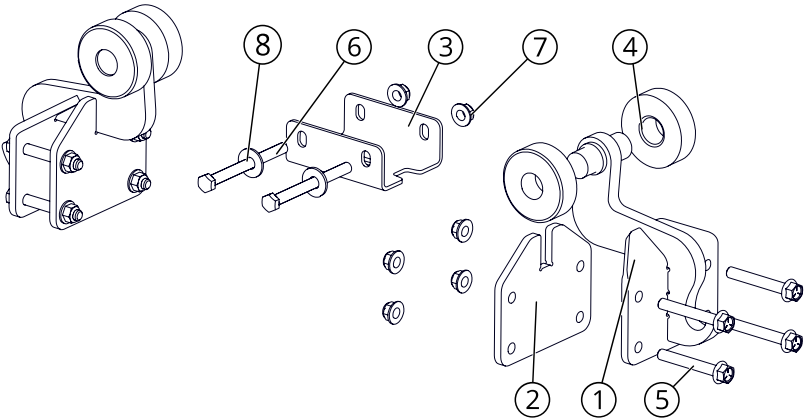

THE GENERAL & THE MAJOR MAIN FLOOR

BOM ID	PART NUMBER	FULL DESCRIPTION	QTY
1	2034133	ARMY INFINITE FLOOR MAT	2
2	2037469	ARMY FRONT FLOOR CLAMP - BLK	1
3	2037462	ARMY FLOOR CLAMP FLF - BLACK	4
4	2025010	88 REAR FLOOR CLAMP	1
5	2037433	ARMY FRONT STBR WA	1
6	2037437	ARMY TRACTION TUBE - BLK	7
7	2034199	ARMY REAR STBR TUBE WA	1
8	7003207	BOLT-FLG-0.375-16-2-Z-5-FT	34
9	7002287	BOLT-HH-0.5-13-1.5-Z-5	2
10	7002309	WASHER-0.531-1.062-0.074-ZPS	2

SQUEEZE

THE GENERAL & THE MAJOR TOP SQUEEZE TRACK

BOM ID	PART NUMBER	FULL DESCRIPTION	QTY
1	2037339	ARMY SQZ HANGER WA - GRN	2
2	2037341	ARMY TOP SQZ WASHER PLATE - BLK	2
3	2037340	ARMY SQZ TRACK SUPPORT - GRN	1
4	2036337	ARMY SQUEEZE ROLLER	4
5	7003070	BOLT-FLG-0.5-13-3.5-Z-5-FT	8
6	7003217	BOLT-HH-0.5-13-5.5-Z-5	2
7	7003177	NUT-FNYL-0.5-13-Z-5	10
8	7002309	WASHER-0.531-1.062-0.074-ZPS	2

THE GENERAL & THE MAJOR TOP SQUEEZE DRIVE

BOM ID	PART NUMBER	FULL DESCRIPTION	QTY
1	2037339	ARMY SQZ HANGER WA - GRN	2
2	2037341	ARMY TOP SQZ WASHER PLATE -BLK	2
3	2037340	ARMY SQZ TRACK SUPPORT - GRN	1
4	2036337	ARMY SQUEEZE ROLLER	4
5	7003070	BOLT-FLG-0.5-13-3.5-Z-5-FT	8
6	7003217	BOLT-HH-0.5-13-5.5-Z-5	2
7	7003177	NUT-FNYL-0.5-13-Z-5	10
8	7002309	WASHER-0.531-1.062-0.074-ZPS	2
1	2037331	ARMY TOP SQZ CYL PULL WA - GRN	2
2	2037341	ARMY TOP SQZ WASHER PLATE -BLK	2
3	9000420	CYL 1.5 X 8.25" TOP SQZ	2
4	9000196	GEN SQZ TOP& BOT FLOW DIVIDR	2
5	9000211	08-08 M ORB-JIC CONNECTOR	2
6	9000209	08-08 M M ORB-JIC 90° ELBOW	2
7	9000212	06-08 M ORB-JIC CONNECTOR	4
8	9000209	08-08 M M ORB-JIC 90° ELBOW	2
9	2018481	CYL PIN 1" X 2" EFF LENGTH	4
10	7002795	SNAP RING S 1"	8
11	7003070	BOLT-FLG-0.5-13-3.5-Z-5-FT	8
12	7003001	BOLT-HH-0.250-3.5-Z-5	2
13	7003177	NUT-FNYL-0.5-13-Z-5	8
14	7002102	NUT-NYL-0.25-20-Z-5	2