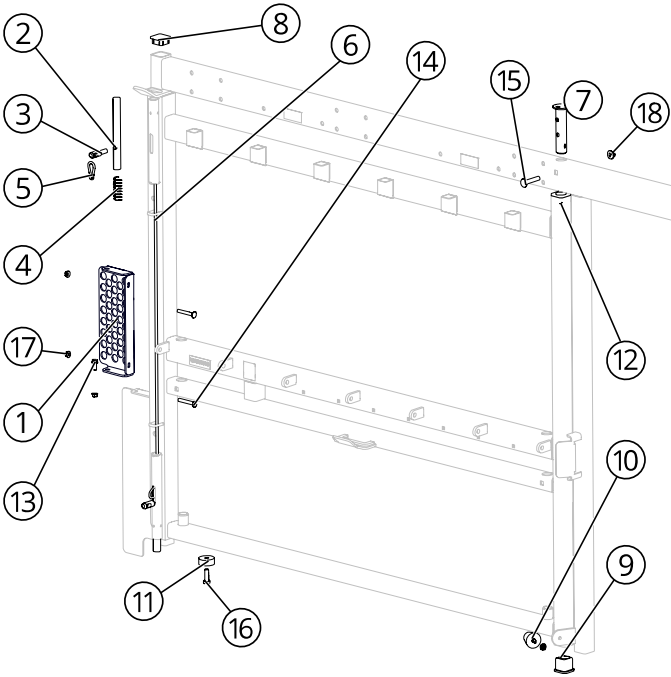

THE GENERAL & THE MAJOR E-EXIT ASSEMBLY

BOM ID	PART NUMBER	FULL DESCRIPTION	QTY
1	2037375	ARMY SQZ BOLT ON BLOCKOUT -BLK	1
2	2007840	74 TUB AXLE PIN WELDING REV -	1
3	7002810	POLYURETHANE BUMPER W/3-8 STUD	1
4	2009633	2X2X.188 SQUARE BUSHING	2
5	7003268	2X2 5-8 GAUGE PLASTIC CAP	1
6	2023397	88 SQUEEZE BUMPER	1
7	2008323	ZN PLATED SLAM LATCH PIN MATE	2
8	2004744	SHORT CAM SLAM HANDLE	2
9	2000015	SLAM LATCH/LOCK BOX SPRING	2
10	7002272	SPRING SNAP HOOK Z 1/4"	2
11	2010525	1/4" X 1115MM ROPE	1
12	7002287	BOLT-HH-0.5-13-1.5-Z-5	1
13	7002779	BOLT-CAR-0.5-13-2.75-Z-5	1
14	7002294	BOLT-CAR-0.375-16-2.75-Z-5-FT	2
15	7002359	BOLT-FLG-0.375-16-1-Z-5-FT	1
16	7003178	NUT-FNYL-0.375-16-Z-5	4
17	7003177	NUT-FNYL-0.5-13-Z-5	1
18	7003345	SCREW-PH-#10-0.5-Z-SDRIL	1