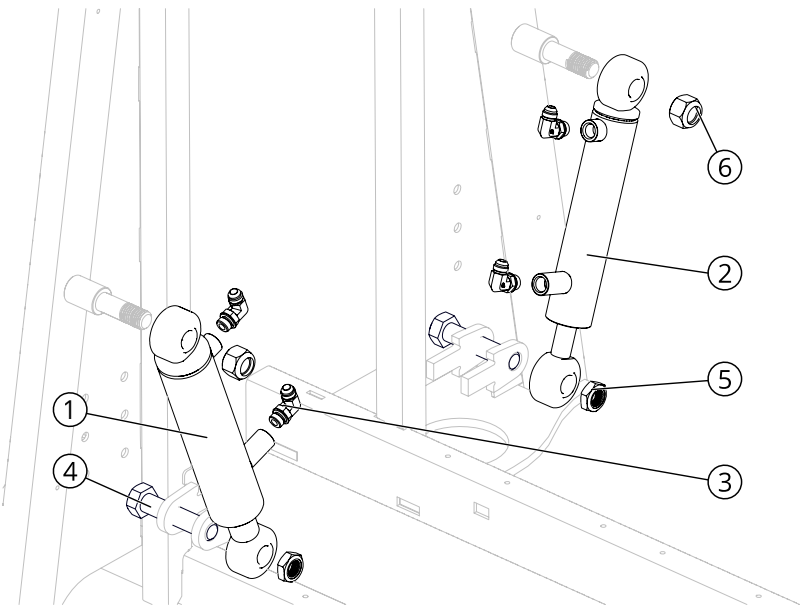

THE GENERAL & THE MAJOR BOTTOM SQUEEZE DRIVE

BOM ID	PART NUMBER	FULL DESCRIPTION	QTY
1	9000890	MSTR RPHAS CYL 2.5X7 ST KNUC	1
2	9000889	SLVE RPHAS CYL 2X7 ST KNUCKL	1
3	9000209	08-08 M M ORB-JIC 90° ELBOW	4
4	7002222	BOLT-HH-1-8-5.5-Z-8	2
5	7002871	NUT-NYLLP-1-8-Z-2	2
6	7002226	NUT-NYL-1-8-Z-5	2