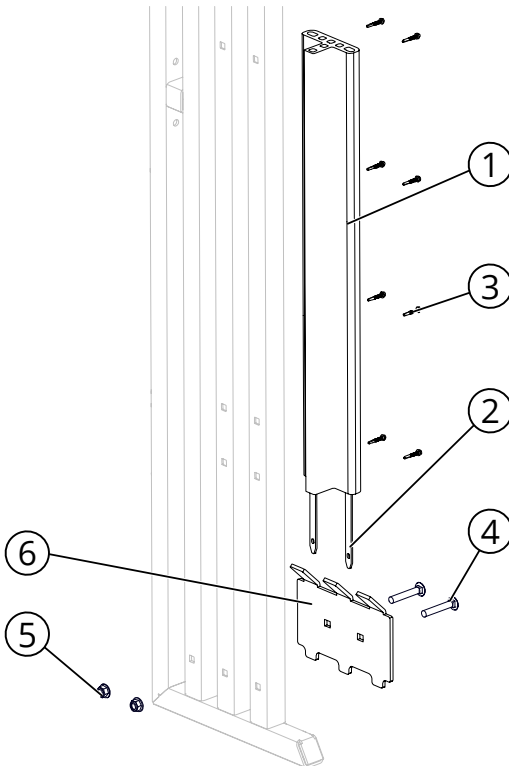

THE GENERAL & THE MAJOR HEADGATE ASSEMBLY

BOM ID	PART NUMBER	FULL DESCRIPTION	QTY
1	2013729	GEN/1070 SHOULDER CUSHION	1
2	2038619	SHOULDER CUSHION STRIP	2
3	7002969	SELF TAPPING GCH 12-24 X 1.5"	8
4	7002295	BOLT-CAR-0.5-13-3-Z-5	2
5	7003177	NUT-FNYL-0.5-13-Z-5	2
6	2040727	HOOF DEFLECTOR - BLK	1