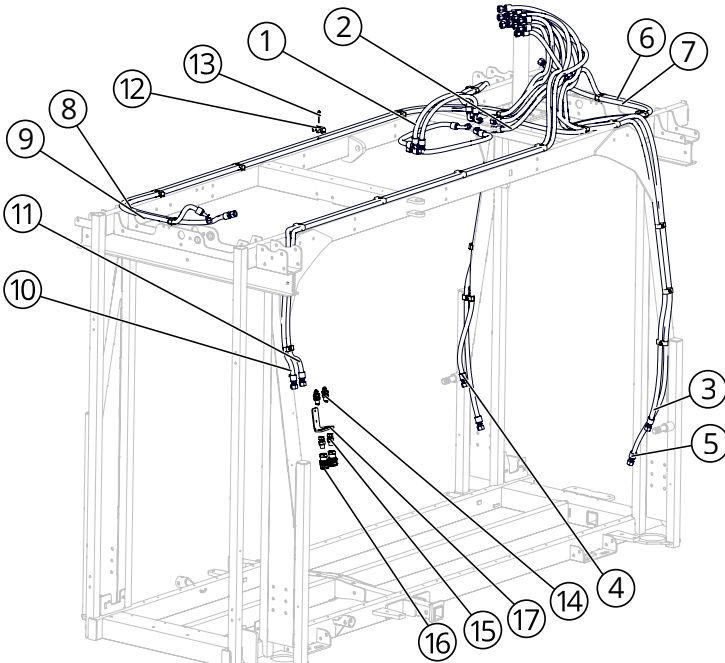

*ITEM 2, SD5 BELLOWS, IS INCLUDED WHEN ORDERING ITEM 4, WALVOIL SD5 LEVER BOX.

HOSES

THE GENERAL HOSES

BOM ID	PART NUMBER	FULL DESCRIPTION	QTY
1	9000960	ARMY TOP SQZ ROD&CAP HOSE	4
2	9000968	TOP SQZ T HOSE	2
3	9000964	ARMY BTTM SQZ JOIN HOSE	1
4	9000965	ARMY BTTM SQZ MSTR HOSE	1
5	9000966	ARMY BTTM SQZ SLVE HOSE	1
6	9000969	ARMY HG ROD HOSE	1
7	9000970	ARMY HG CAP HOSE	1
8	9000971	ARMY TG ROD HOSE	1
9	9000972	ARMY TG CAP HOSE	1
10	9001054	GENERAL V2 RETURN CHUTE LINE	1
11	9001056	GENERAL V2 PRESSURE CHUTE HOSE	1
12	2037775	STEEL HOSE CLIP - BLK	9
13	2017001	1/2 INCH HOSE CLIP	19
14	7003213	THRD-CUT BOLT Z 1/4-20X2" TFL	26
15	7003002	BOLT-HH-0.250-20-3-Z-5	1

THE MAJOR HOSES

BOM ID	PART NUMBER	FULL DESCRIPTION	QTY
1	9000960	ARMY TOP SQZ ROD&CAP HOSE	4
2	9000968	TOP SQZ T HOSE	2
3	9000964	ARMY BTM SQZ JOIN HOSE	1
4	9000965	ARMY BTM SQZ MSTR HOSE	1
5	9000966	ARMY BTM SQZ SLVE HOSE	1
6	9000969	ARMY HG ROD HOSE	1
7	9000970	ARMY HG CAP HOSE	1
8	9000971	ARMY TG ROD HOSE	1
9	9000972	ARMY TG CAP HOSE	1
10	9000973	ARMY PRESSURE HOSE	1
11	9000974	ARMY TANK HOSE	1
12	2017001	1/2 INCH HOSE CLIP	25
13	7003213	THRD-CUT BOLT Z 1/4-20X2" TFL	25
14	9000651	08-08 MJIC BULKHEAD FITTING	2
15	9000570	08-08, M-F NPTF-JIC CONNECTOR	2
16	9000401	1/2" FEM PIONEER 1/2" NPTF	2
17	2037049	GROUND LINE BULKHEAD - BLK	1