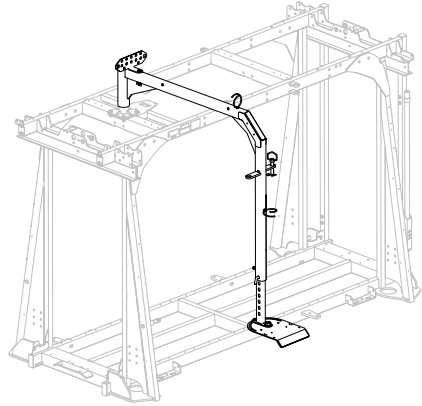

SWING ARM

THE GENERAL & THE MAJOR SWING ARM UPPER

BOM ID	PART NUMBER	FULL DESCRIPTION	QTY
1	2037637	ARMY HYD BULKHEAD - GRN	1
2	2004255	HOSE RING WELDING	2
3	7002108	SWIVEL PIN Z 7/8 X 4 1/4"	1
4	7002296	BOLT-HH-0.5-13-4.5-Z-5	1
5	7002309	WASHER-0.531-1.062-0.074-ZPS	2
6	7003177	NUT-FNYL-0.5-13-Z-5	1
7	7002816	UNTHREADED ZERK, 5/16	1