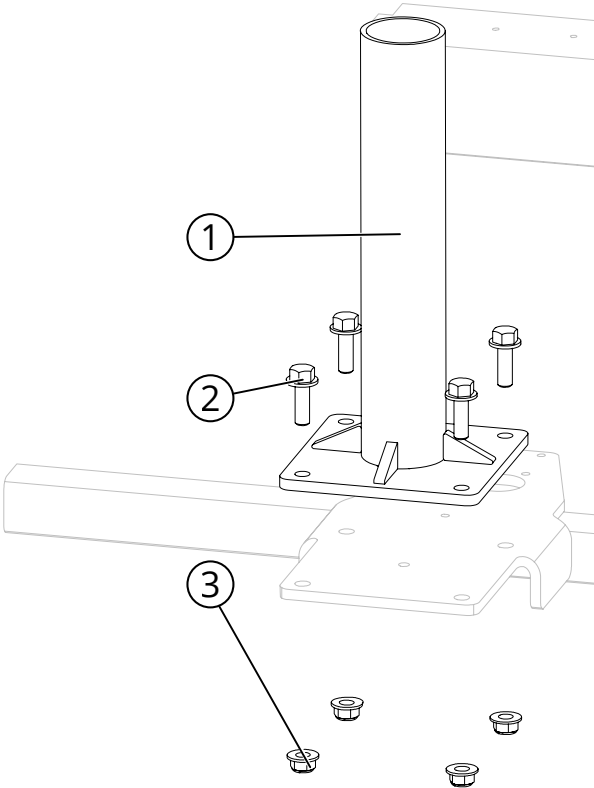

THE GENERAL & THE MAJOR SWING ARM PIVOT

BOM ID	PART NUMBER	FULL DESCRIPTION	QTY
1	2037533	ARMY SWING ARM MOUNT - GRN	1<!--</td-->
2	7003004	BOLT-FLG-0.5-13-1.5-Z-5-FT	4
3	7003177	NUT-FNYL-0.5-13-Z-5	4