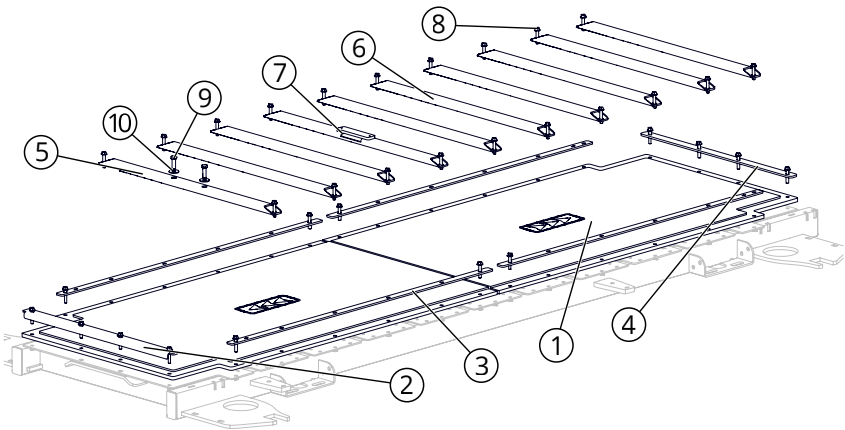

THE GENERAL & THE MAJOR MAIN FLOOR

BOM ID	PART NUMBER	FULL DESCRIPTION	QTY
1	2034133	ARMY INFINITE FLOOR MAT	2
2	2037469	ARMY FRONT FLOOR CLAMP - BLK	1
3	2037462	ARMY FLOOR CLAMP FLF - BLACK	4
4	2025010	88 REAR FLOOR CLAMP	1
5	2037433	ARMY FRONT STBR WA	1
6	2037437	ARMY TRACTION TUBE - BLK	7
7	2034199	ARMY REAR STBR TUBE WA	1
8	7003207	BOLT-FLG-0.375-16-2-Z-5-FT	34
9	7002287	BOLT-HH-0.5-13-1.5-Z-5	2
10	7002309	WASHER-0.531-1.062-0.074-ZPS	2