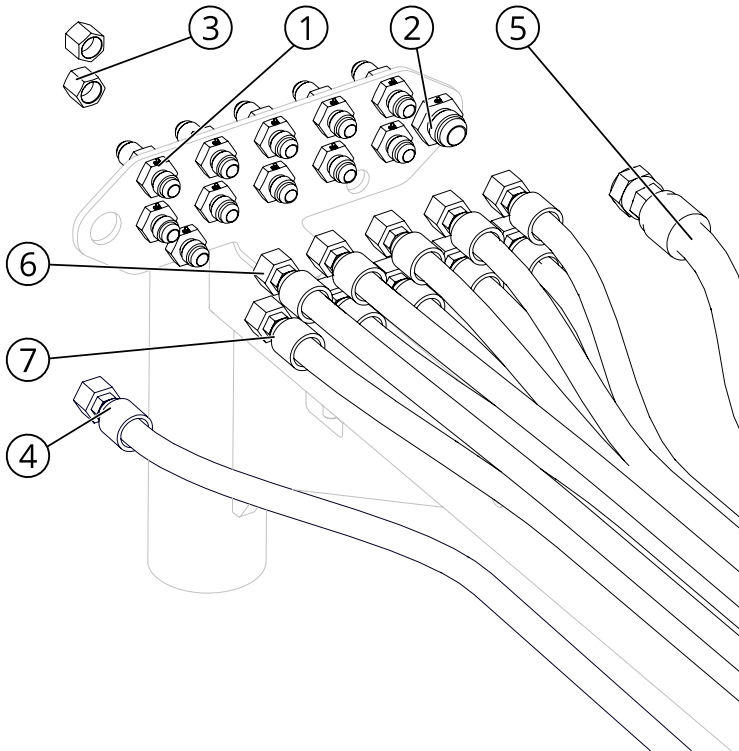

THE GENERAL SWING ARM HOSES

BOM ID	PART NUMBER	FULL DESCRIPTION	QTY
1	9000651	08-08 MJIC BULKHEAD FITTING	11
2	9001048	12-12 MJIC BULKHEAD FITTING	1
3	9000584	-08 JIC CAP	2
4	9000947	ARMY SA PRESSURE/ TANK HOSE	1
5	9001050	GEN-V2 SWING ARM RETURN LINE	1
6	9000954	ARMY SA HOSE #2	5
7	9000949	ARMY SA HOSE #1	5