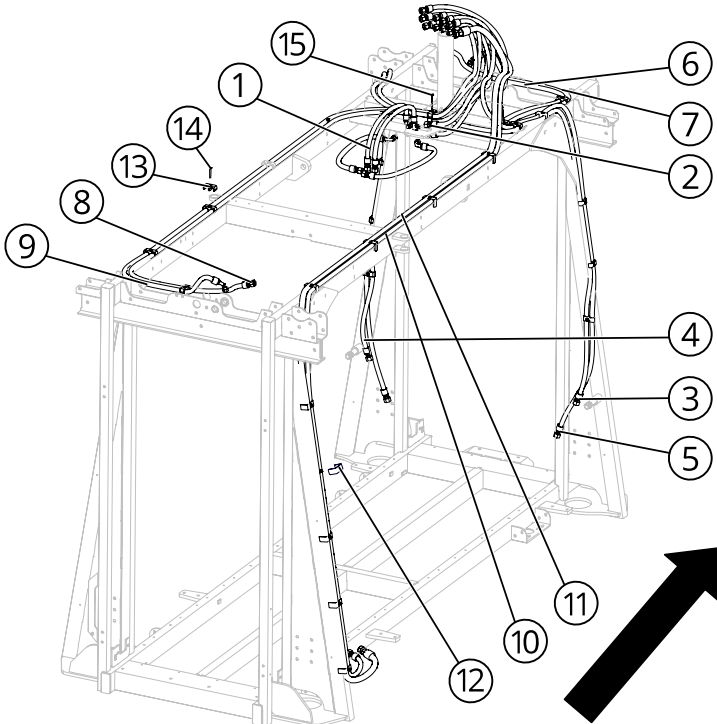

HOSES

THE GENERAL HOSES

BOM ID	PART NUMBER	FULL DESCRIPTION	QTY
1	9000960	ARMY TOP SQZ ROD&CAP HOSE	4
2	9000968	TOP SQZ T HOSE	2
3	9000964	ARMY BTTM SQZ JOIN HOSE	1
4	9000965	ARMY BTTM SQZ MSTR HOSE	1
5	9000966	ARMY BTTM SQZ SLVE HOSE	1
6	9000969	ARMY HG ROD HOSE	1
7	9000970	ARMY HG CAP HOSE	1
8	9000971	ARMY TG ROD HOSE	1
9	9000972	ARMY TG CAP HOSE	1
10	9001054	GENERAL V2 RETURN CHUTE LINE	1
11	9001056	GENERAL V2 PRESSURE CHUTE HOSE	1
12	2037775	STEEL HOSE CLIP - BLK	9
13	2017001	1/2 INCH HOSE CLIP	19
14	7003213	THRD-CUT BOLT Z 1/4-20X2" TFL	26
15	7003002	BOLT-HH-0.250-20-3-Z-5	1