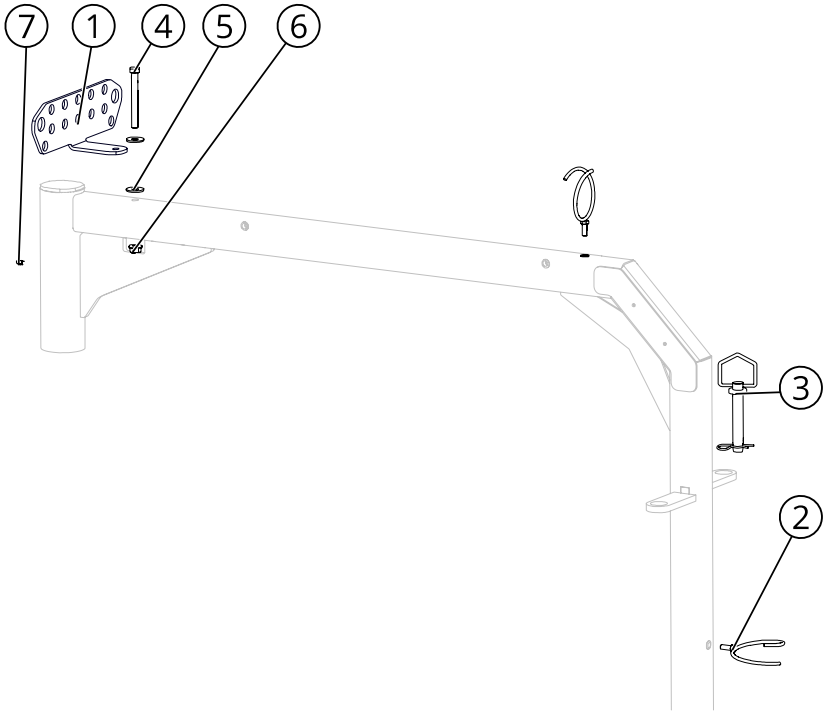

THE MAJOR VET CAGE

BOM ID	PART NUMBER	FULL DESCRIPTION	QTY
1	2037378	ARMY REAR SQZ BLOCKOUT - BLK	1
2	2036615	BULL RUMP EXTENDER - BLK	1
3	2012288	MOLDED SLAM LATCH	1
4	2008321	ZINC PLATED CAM SLAM HANDLE	1
5	2007840	74 TUB AXLE PIN WELDING REV -	1
6	2000015	SLAM LATCH/LOCK BOX SPRING	1
7	2000077	2X2X SQUARE BUSHING WITH HOLE	2
8	2000082	2X2 10-14 GAUGE PLASTIC CAP	1
9	7002810	POLYURETHANE BUMPER W/3-8 STUD	1
10	7002294	BOLT-CAR-0.375-16-2.75-Z-5-FT	4
11	7002295	BOLT-CAR-0.5-13-3-Z-5	1
12	7002779	BOLT-CAR-0.5-13-2.75-Z-5	1
13	7003177	NUT-FNYL-0.5-13-Z-5	2
14	7003178	NUT-FNYL-0.375-16-Z-5	5
15	7003345	SCREW-PH-#10-0.5-Z-SDRIL	1

SWING ARM

THE GENERAL & THE MAJOR SWING ARM UPPER

BOM ID	PART NUMBER	FULL DESCRIPTION	QTY
1	2037637	ARMY HYD BULKHEAD - GRN	1
2	2004255	HOSE RING WELDING	2
3	7002108	SWIVEL PIN Z 7/8 X 4 1/4"	1
4	7002296	BOLT-HH-0.5-13-4.5-Z-5	1
5	7002309	WASHER-0.531-1.062-0.074-ZPS	2
6	7003177	NUT-FNYL-0.5-13-Z-5	1
7	7002816	UNTHREADED ZERK, 5/16	1