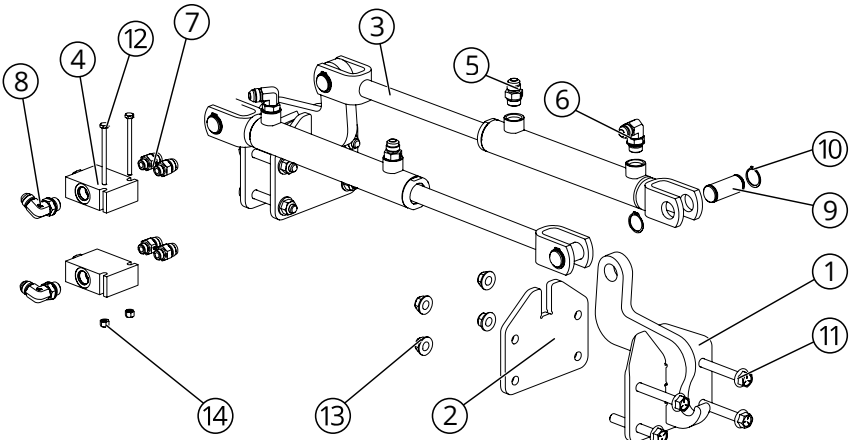

SQUEEZE

THE GENERAL & THE MAJOR TOP SQUEEZE TRACK

BOM ID	PART NUMBER	FULL DESCRIPTION	QTY
1	2037339	ARMY SQZ HANGER WA - GRN	2
2	2037341	ARMY TOP SQZ WASHER PLATE - BLK	2
3	2037340	ARMY SQZ TRACK SUPPORT - GRN	1
4	2036337	ARMY SQUEEZE ROLLER	4
5	7003070	BOLT-FLG-0.5-13-3.5-Z-5-FT	8
6	7003217	BOLT-HH-0.5-13-5.5-Z-5	2
7	7003177	NUT-FNYL-0.5-13-Z-5	10
8	7002309	WASHER-0.531-1.062-0.074-ZPS	2

THE GENERAL & THE MAJOR TOP SQUEEZE DRIVE

BOM ID	PART NUMBER	FULL DESCRIPTION	QTY
1	2037339	ARMY SQZ HANGER WA - GRN	2
2	2037341	ARMY TOP SQZ WASHER PLATE -BLK	2
3	2037340	ARMY SQZ TRACK SUPPORT - GRN	1
4	2036337	ARMY SQUEEZE ROLLER	4
5	7003070	BOLT-FLG-0.5-13-3.5-Z-5-FT	8
6	7003217	BOLT-HH-0.5-13-5.5-Z-5	2
7	7003177	NUT-FNYL-0.5-13-Z-5	10
8	7002309	WASHER-0.531-1.062-0.074-ZPS	2
1	2037331	ARMY TOP SQZ CYL PULL WA - GRN	2
2	2037341	ARMY TOP SQZ WASHER PLATE -BLK	2
3	9000420	CYL 1.5 X 8.25" TOP SQZ	2
4	9000196	GEN SQZ TOP& BOT FLOW DIVIDR	2
5	9000211	08-08 M ORB-JIC CONNECTOR	2
6	9000209	08-08 M M ORB-JIC 90° ELBOW	2
7	9000212	06-08 M ORB-JIC CONNECTOR	4
8	9000209	08-08 M M ORB-JIC 90° ELBOW	2
9	2018481	CYL PIN 1" X 2" EFF LENGTH	4
10	7002795	SNAP RING S 1"	8
11	7003070	BOLT-FLG-0.5-13-3.5-Z-5-FT	8
12	7003001	BOLT-HH-0.250-3.5-Z-5	2
13	7003177	NUT-FNYL-0.5-13-Z-5	8
14	7002102	NUT-NYL-0.25-20-Z-5	2

THE GENERAL TOOL HOLDER (2036740)

BOM ID	PART NUMBER	FULL DESCRIPTION	QTY
1	2036743	ARMY TOOL HANGER ARM - BLK	1
2	2037723	ARMY TOOL HANGER BRACKET - BLK	1
3	7003204	BOLT-HH-0.375-16-2.5-Z-5	2
4	7002219	BOLT-FLG-0.375-16-1.25-Z-5-FT	2
5	7002300	WASHER-0.406-1.000-0.056-ZPS	2
6	7003178	NUT-FNYL-0.375-16-Z-5	4