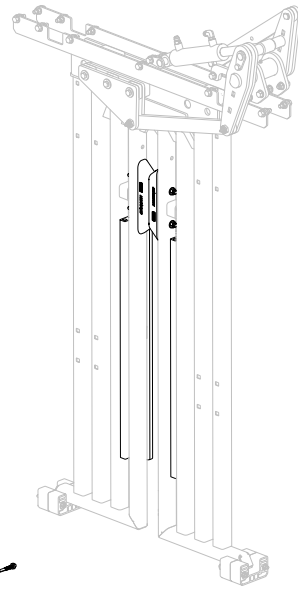

NOTE: THE GENERAL AND THE MAJOR SHARE MANY OF THE SAME COMPONENTS. FOR THE VIEWS LISTED “THE GENERAL AND THE MAJOR” WILL BE SHOWN IN REFERENCE ON THE MAIN FRAME OF THE GENERAL.

HEAD GATE & TAIL GATE

THE GENERAL & THE MAJOR MAIN HEAD GATE/TAIL GATE

BOM ID	PART NUMBER	FULL DESCRIPTION	QTY
1	2036774	ARMY V2 SIMPLIFIED DOOR - GRN	2
2	2037530	ARMY HG TOWER WA #2 - BLK	1
3	2029771	HEADGATE U-BLOCK	4
4	7003178	NUT-FNYL-0.375-16-Z-5	4
5	7002847	BOLT-HEX-0.375-16-5-Z-8	4
6	7002300	WASHER-0.406-1.000-0.056-ZPS	4

THE GENERAL & THE MAJOR HEADGATE ASSEMBLY

BOM ID	PART NUMBER	FULL DESCRIPTION	QTY
1	2013729	GEN/1070 SHOULDER CUSHION	1
2	2038619	SHOULDER CUSHION STRIP	2
3	7002969	SELF TAPPING GCH 12-24 X 1.5"	8
4	7002295	BOLT-CAR-0.5-13-3-Z-5	2
5	7003177	NUT-FNYL-0.5-13-Z-5	2
6	2040727	HOOF DEFLECTOR - BLK	1