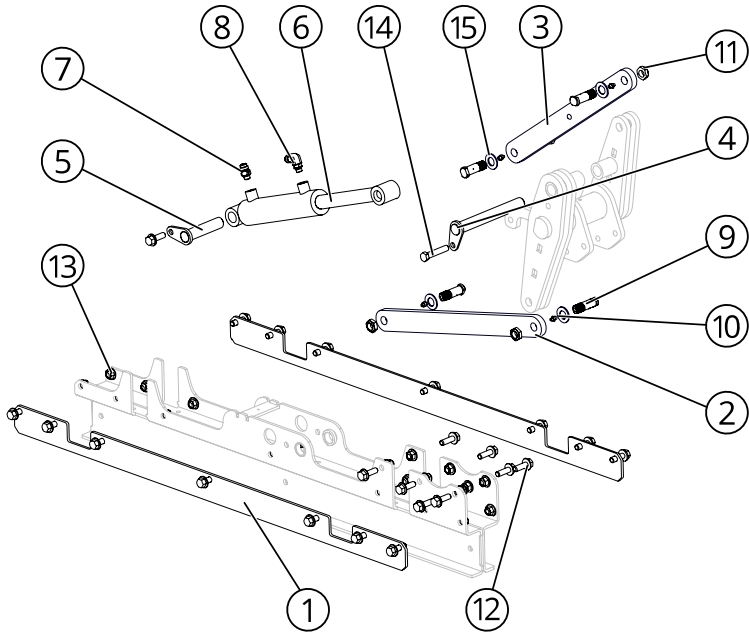

BOM ID	PART NUMBER	FULL DESCRIPTION	QTY
1	2036774	ARMY V2 SIMPLIFIED DOOR - GRN	2
2	2037530	ARMY HG TOWER WA #2 - BLK	1
3	2029771	HEADGATE U-BLOCK	4
4	7003178	NUT-FNYL-0.375-16-Z-5	4
5	7002847	BOLT-HEX-0.375-16-5-Z-8	4
6	7002300	WASHER-0.406-1.000-0.056-ZPS	4

THE GENERAL & THE MAJOR HEADGATE ASSEMBLY

BOM ID	PART NUMBER	FULL DESCRIPTION	QTY
1	2013729	GEN/1070 SHOULDER CUSHION	1
2	2038619	SHOULDER CUSHION STRIP	2
3	7002969	SELF TAPPING GCH 12-24 X 1.5"	8
4	7002295	BOLT-CAR-0.5-13-3-Z-5	2
5	7003177	NUT-FNYL-0.5-13-Z-5	2
6	2040727	HOOF DEFLECTOR - BLK	1

THE GENERAL & THE MAJOR HEAD GATE/TAIL GATE DRIVE

BOM ID	PART NUMBER	FULL DESCRIPTION	QTY
1	2037478	ARMY HG WEAR PLATE - BLK	2
2	2037528	ARMY HG BOTTOM LINK - BLACK	1
3	2037529	ARMY HG TOP LINK - BLK	1
4	2017139	COLONEL HG LINK CYL PIN	1
5	2001105	HYDRAULIC PIN	1
6	2001072	CYL 2 X 6" HG & TH 107, -06ORB	1
7	9000212	06-08 M ORB-JIC CONNECTOR	1
8	9000464	06-08 M ORB-JIC 90 ELBOW	1
9	2016480	MAJOR SQZ LINK. 3/4X2-3/8 BOLT	4
10	7003163	5/16-24 STRAIGHT STEEL GREASE ZERK	4
11	7002069	NUT-NYLLP-0.75-10-Z-2	4
12	7003004	BOLT-FLG-0.5-13-1.5-Z-5-FT	23
13	7003177	NUT-FNYL-0.5-13-Z-5	24
14	7003210	BOLT-HH-0.5-13-2.75-Z-5	1

THE GENERAL TOOL HOLDER (2036740)

BOM ID	PART NUMBER	FULL DESCRIPTION	QTY
1	2036743	ARMY TOOL HANGER ARM - BLK	1
2	2037723	ARMY TOOL HANGER BRACKET - BLK	1
3	7003204	BOLT-HH-0.375-16-2.5-Z-5	2
4	7002219	BOLT-FLG-0.375-16-1.25-Z-5-FT	2
5	7002300	WASHER-0.406-1.000-0.056-ZPS	2
6	7003178	NUT-FNYL-0.375-16-Z-5	4