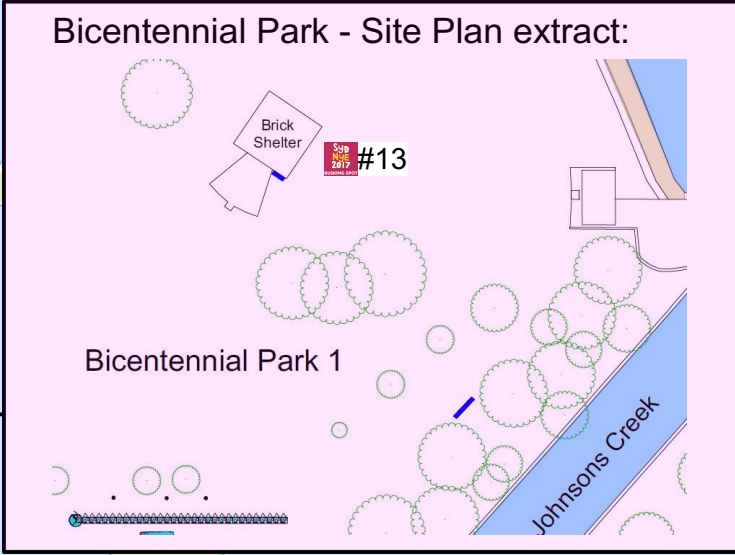

Sydney New Year's Eve 2017 - Planning

Busking at 2017 Sydney New Year's Eve

NYE Busking Pitches:

- Position suitable for Circle Act
- Position suitable for Music Act
- Position suitable for Music or Circle Act

Locations:

1. Customs House Forecourt, near Information Booth
2. Cnr Reiby Pl and Loftus St, on pavement facing kiosk
3. Macquarie Pl Park, beside canon
4. Macquarie Pl Park, behind the info kiosk
5. Wynyard Park, near the dome facing York St
6. Martin Pl, near the water fountain on Pitt St
7. Martin Pl, east of the train station entry
8. Martin Pl, near Macquarie St
9. Northern end of Pitt St Mall, near Sydney Arcade
10. Pitt St Mall, under the Myer foot bridge
11. Hyde Park North, north of the Archibald Fountain
12. Hyde Park North, on hardstand south of train station
13. Bicentennial Park, near the gazebo shelter area.

Event Zone NYE17 Standard Busking Rules

	Drawing: Busking Pitches		Venue: Sydney CBD	
	Event: Sydney New Year's Eve		Scale: N/A @ A3	Version: 04
Revision by: TW	Revision Notes: - Minor formatting changes made			
		Date: 14/12/2017		Contact: Janet Eades - Production Manager jeades@cityofsydney.nsw.gov.au (02) 9246 7266 0408 105 275