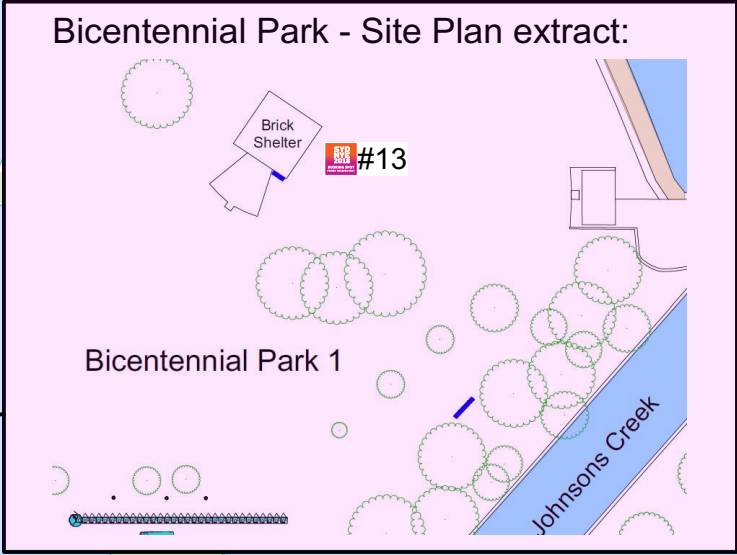

Sydney New Year's Eve 2018 - Planning

Busking at 2018 Sydney New Year's Eve

NYE Busking Pitches:

- Position suitable for Circle Act
- Position suitable for Music Act
- Position suitable for Music or Circle Act

Locations:

1. Customs House Forecourt, near Information Booth
2. Cnr Reiby Pl and Loftus St, on pavement facing kiosk
3. Macquarie Pl Park, beside canon
4. Macquarie Pl Park, behind the info kiosk
5. Wynyard Park, near the dome facing York St
6. Martin Pl, near the water fountain on Pitt St
7. Martin Pl, east of the train station entry
8. Martin Pl, near Macquarie St
9. Northern end of Pitt St Mall, near Sydney Arcade
10. Pitt St Mall, under the Myer foot bridge
11. Hyde Park North, north of the Archibald Fountain
12. Hyde Park North, on hardstand south of train station
13. Bicentennial Park, near the gazebo shelter area.

Event Zone NYE18 Standard Busking Rules

	Drawing: Busking Pitches	Venue: Sydney CBD	
	Event: Sydney New Year's Eve	Scale: N/A @ A3	Version: 04
Revision by: TW	Revision Notes: - Minor formatting changes made		
	Date: 14/12/2017	Contact: Janet Eades - Production Manager jeades@cityofsydney.nsw.gov.au (02) 9246 7266 0408 105 275