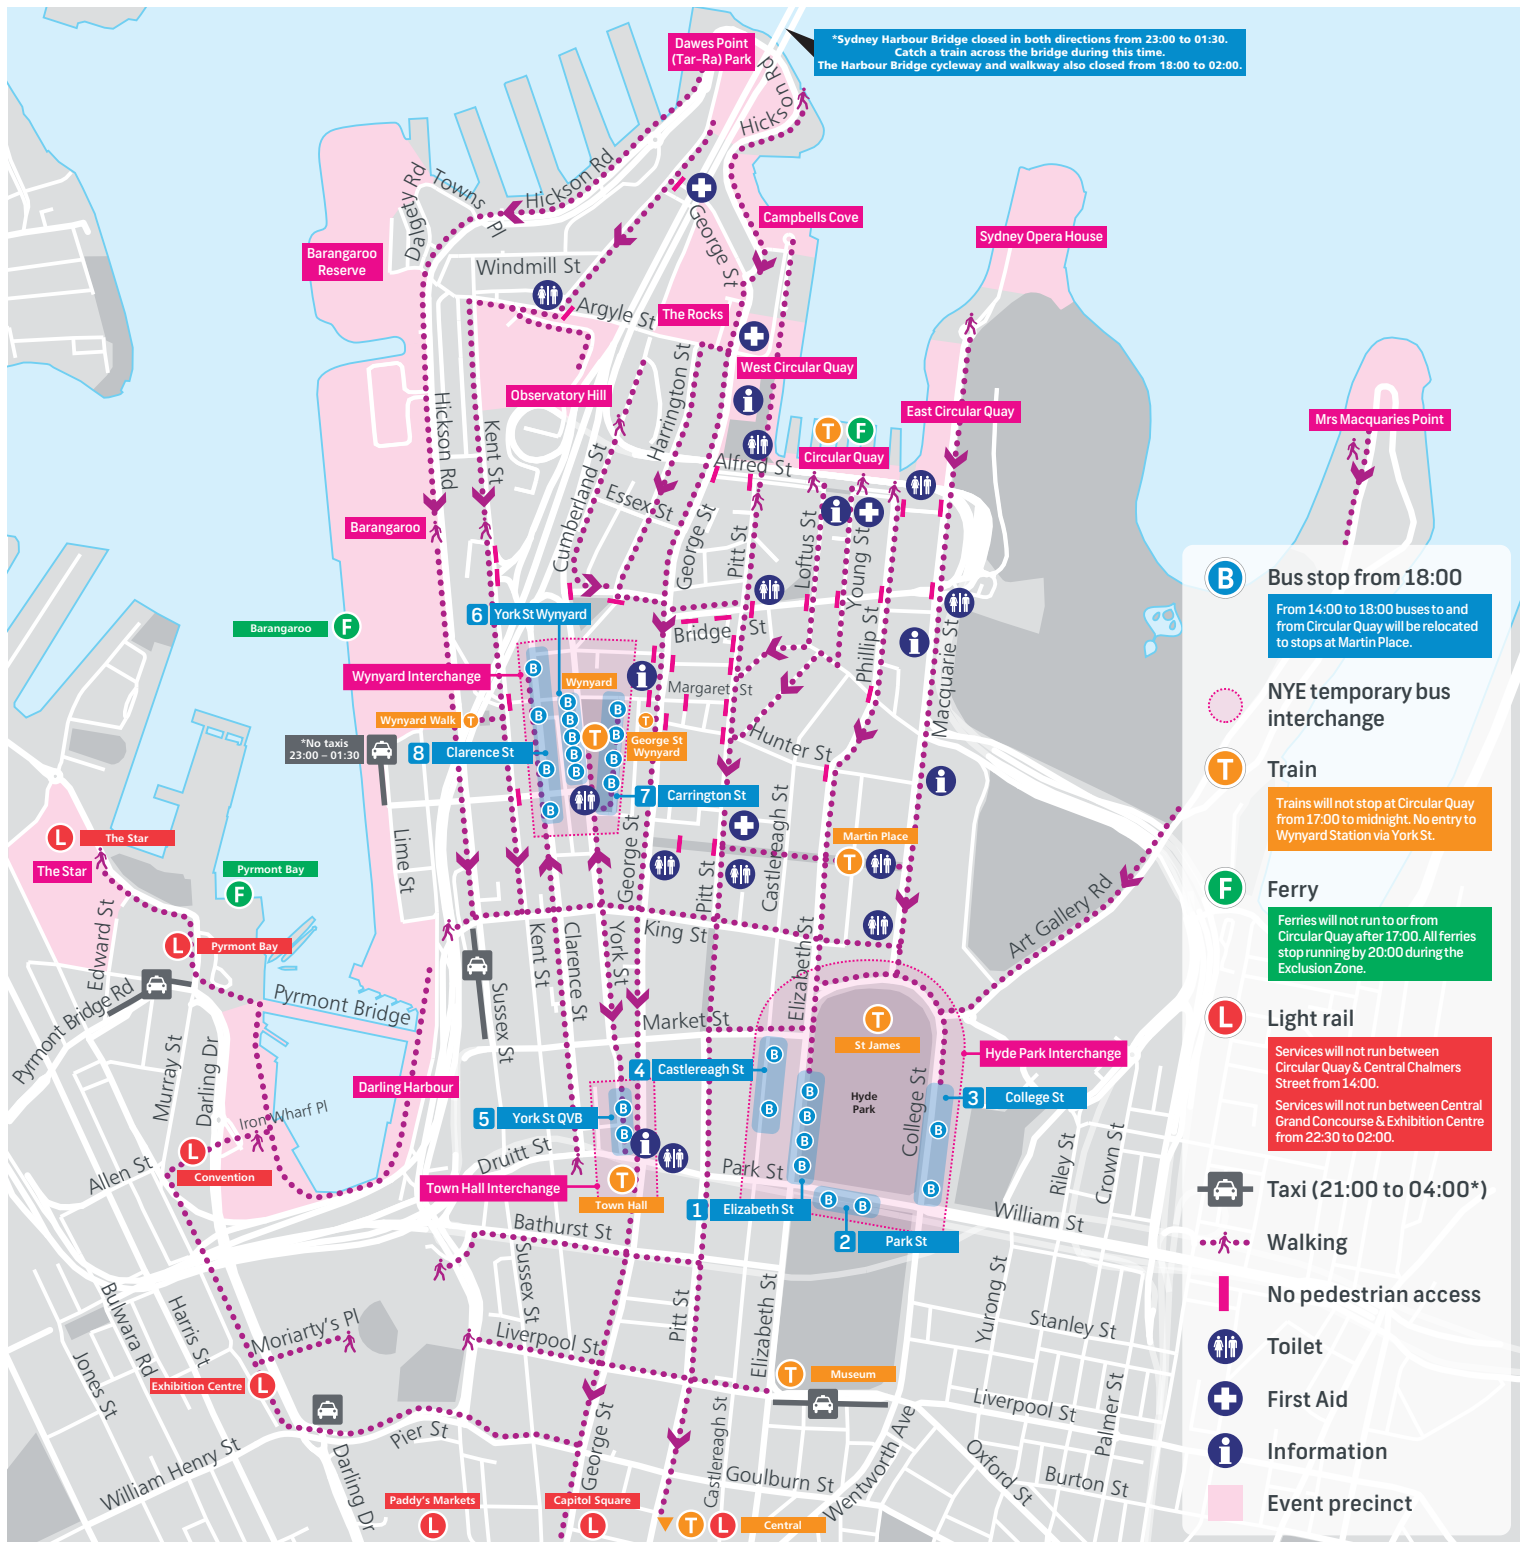

## Getting home - Sydney CBD

Bus Terminal	Location	Services from 18:00	Bus Terminal	Location	Services from 18:00
1	Elizabeth St	Anzac Parade, Bunnerong Road, Surry Hills, Botany Road and PM peak Express services	5	York St QVB	Plymouth, Balmain and Victoria Road
2	Park St	Randwick Junction, Clovelly and Gardeners Road	6	York St Wynyard	Pacific Highway, Crows Nest, Lane Cove, Epping Road, Chatswood, Northbridge and Eastern Valley Way *see note at top of map
3	College St	Oxford Street, Bondi Beach, Elizabeth Bay, Edgecliff, Watsons Bay and Woollahra	7	Carrington St	Military Road and Northern Beaches *see note at top of map
4	Castlereagh St	Broadway, Parramatta Road, Newtown and Inner West	8	Clarence St	Hills District and Military Road *see note at top of map Roseville Chase and Frenchs Forest - after 21:20, these services depart from Chatswood Station, Orchard Rd, Stand C

For more information visit

[sydneynewyareveve.com/transport](http://sydneynewyareveve.com/transport)