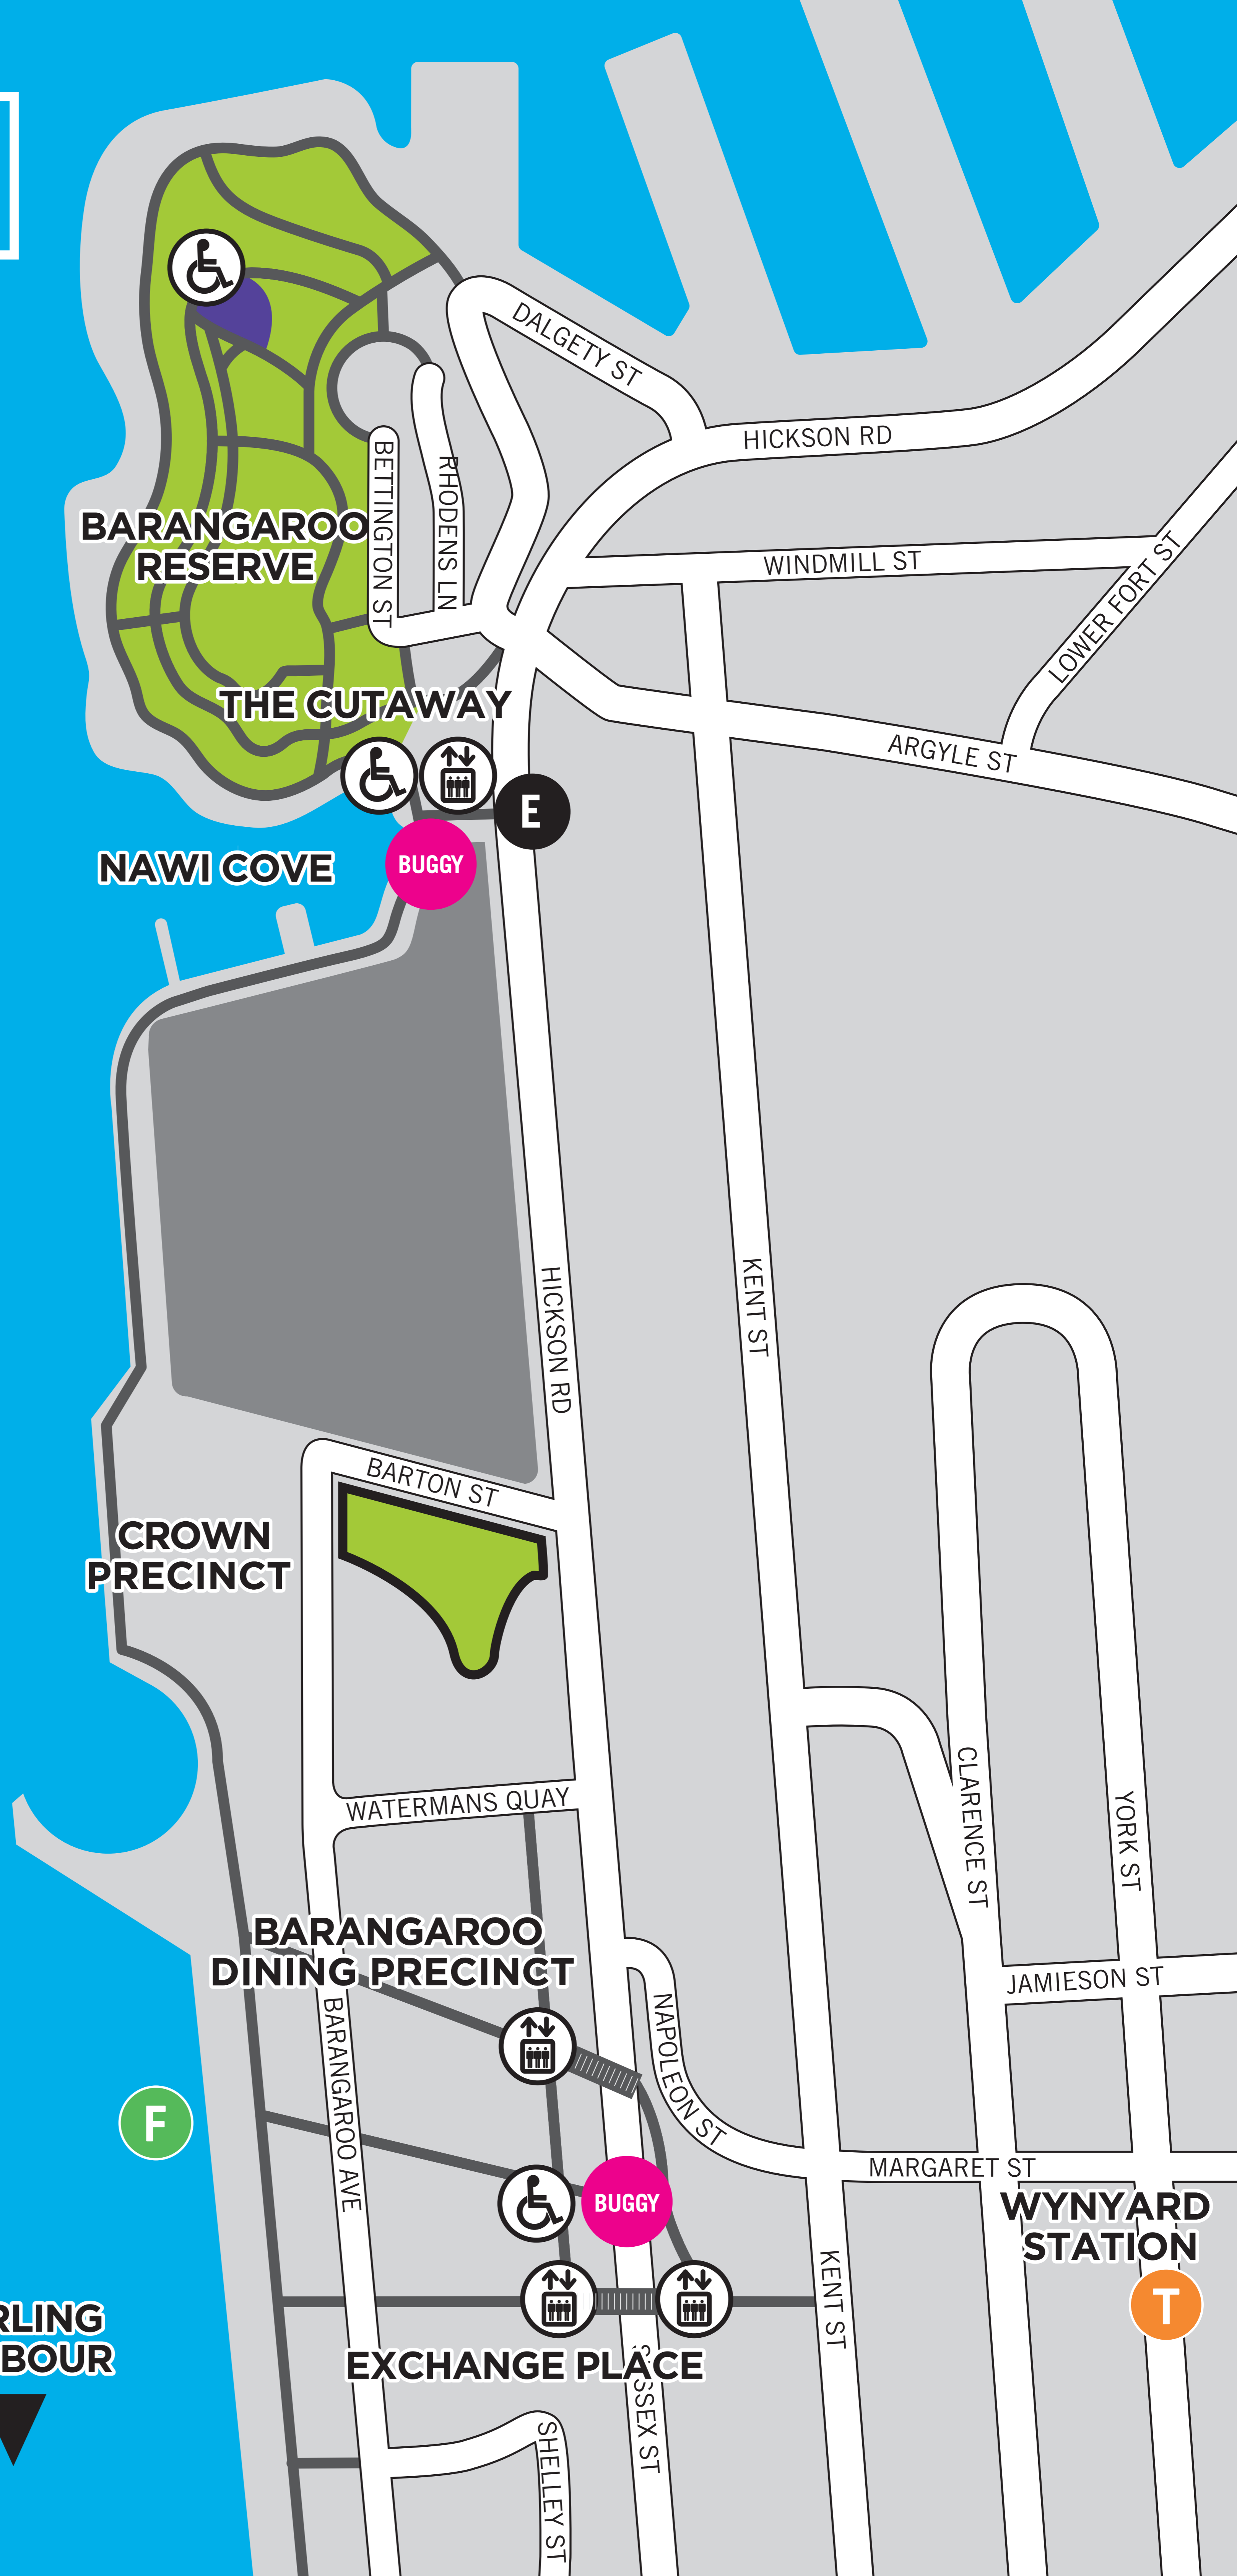

NYE2021

Barangaroo Reserve ACCESSIBILITY MAP

	ENTRY
	BUGGY TRANSFER PICK UP Exit on Napoleon Plaza (not Kent Street)
	LIFT
	ACCESSIBLE TOILETS
	ACCESSIBLE VIEWING AREA (Pre-booking required)
	PEDESTRIAN PATHS
	PEDESTRIAN BRIDGE
	ROADS
	FERRY
	TRAIN STATION Exit 4 - Barangaroo

**DARLING
HARBOUR**