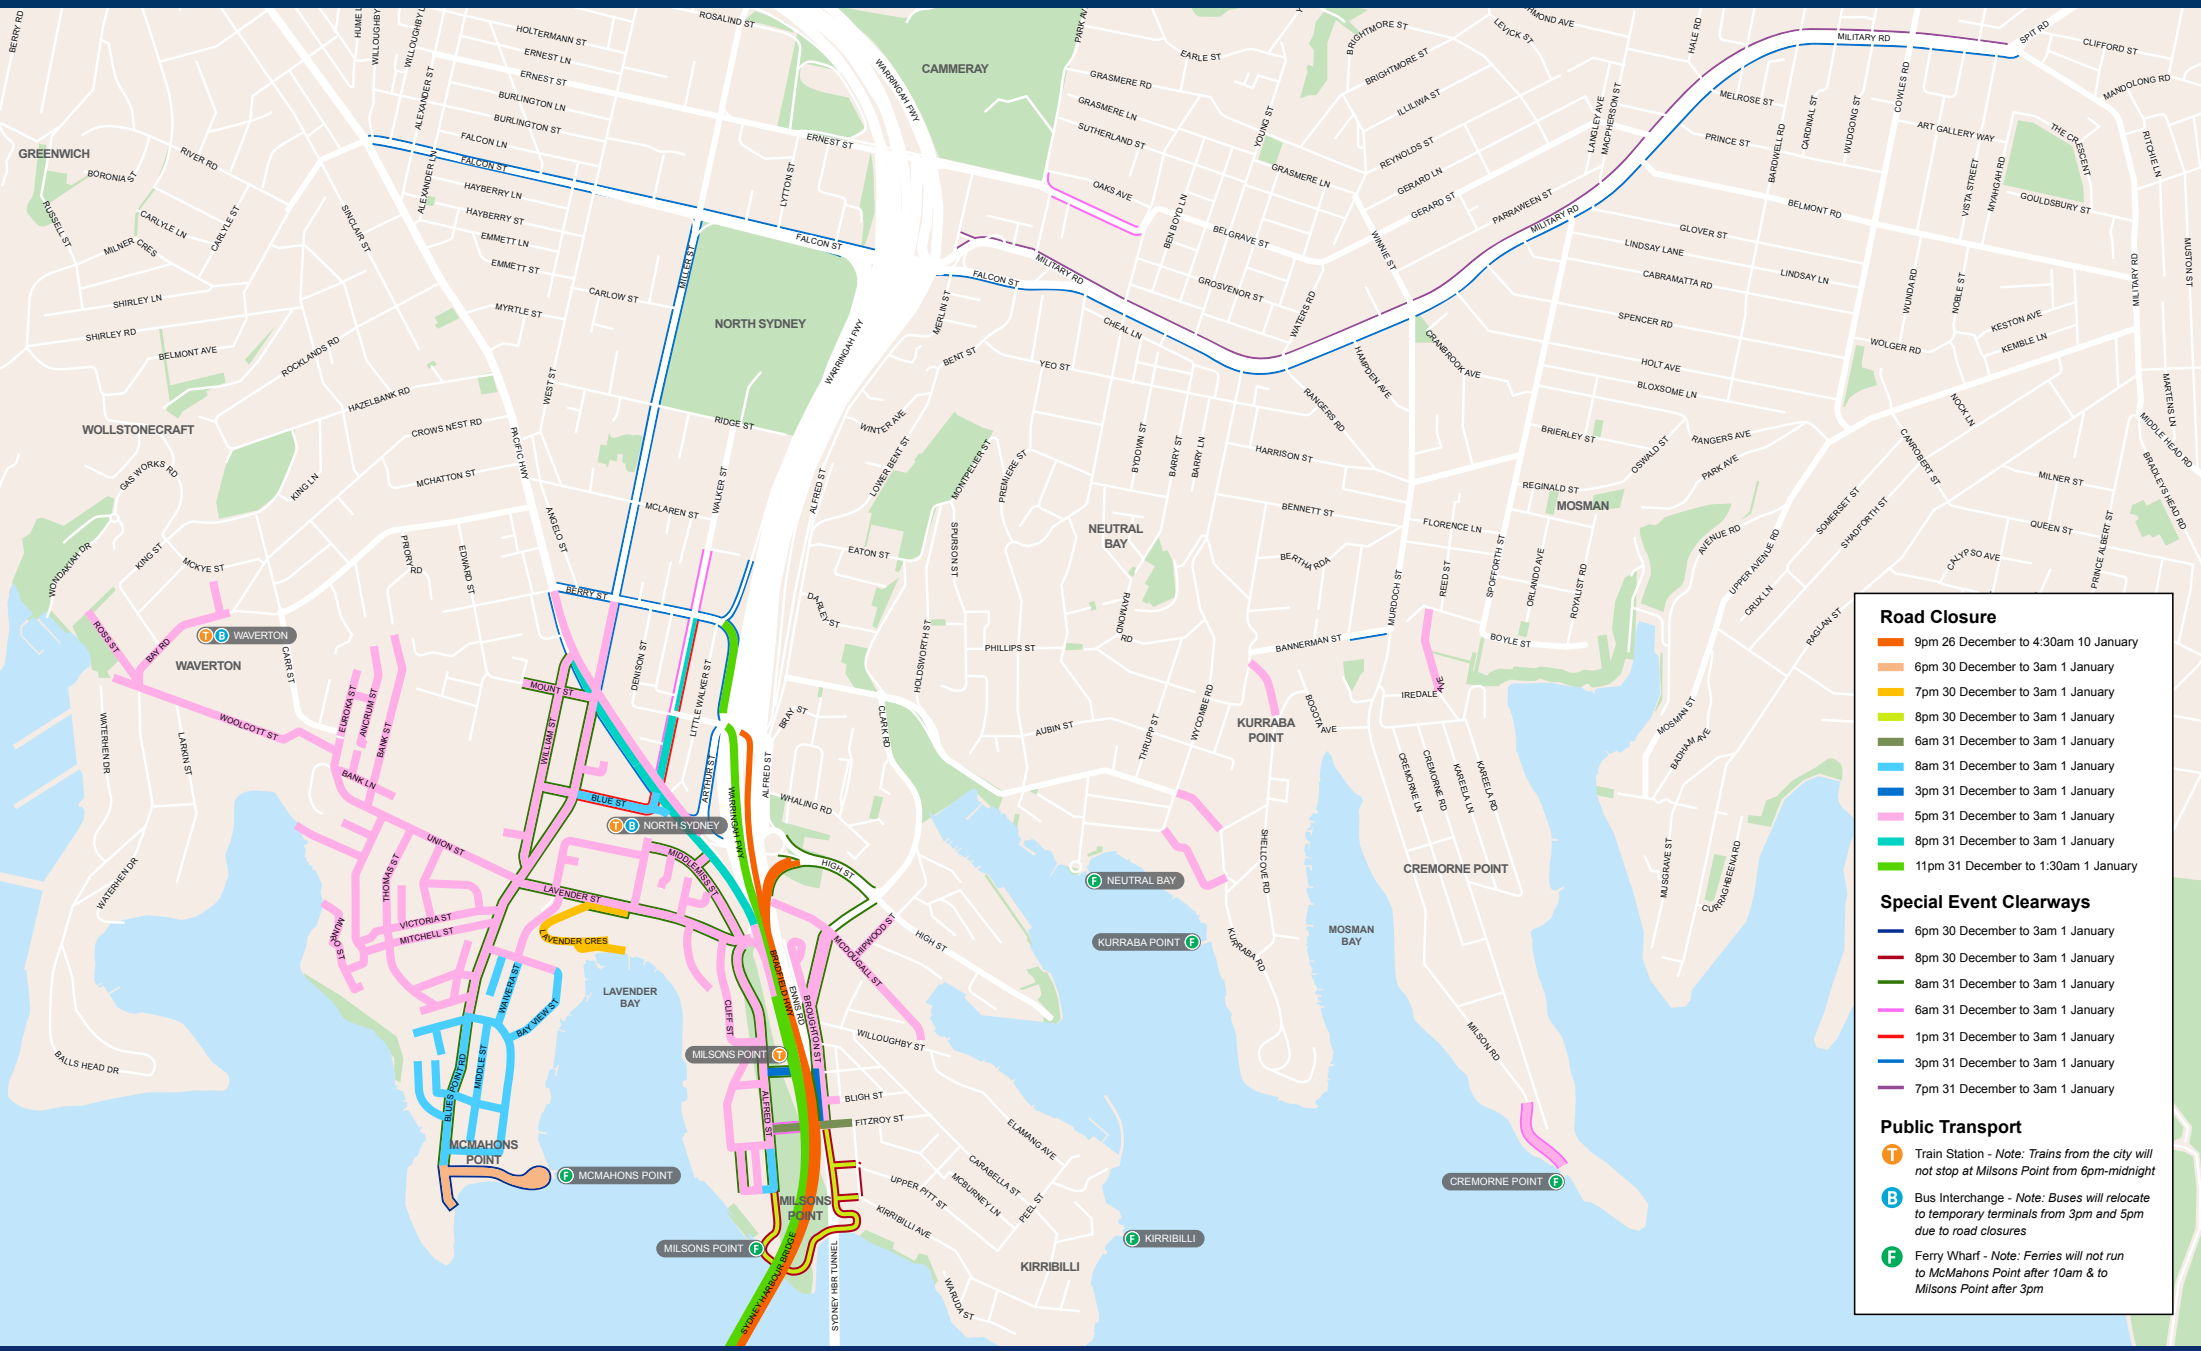

Sydney New Year's Eve - Friday 31 December 2021

North Sydney - Road closure & clearway map

Road Closure

- 9pm 26 December to 4:30am 10 January
- 6pm 30 December to 3am 1 January
- 7pm 30 December to 3am 1 January
- 8pm 30 December to 3am 1 January
- 6am 31 December to 3am 1 January
- 8am 31 December to 3am 1 January
- 3pm 31 December to 3am 1 January
- 5pm 31 December to 3am 1 January
- 8pm 31 December to 3am 1 January
- 11pm 31 December to 1:30am 1 January

Special Event Clearways

- 6pm 30 December to 3am 1 January
- 8pm 30 December to 3am 1 January
- 8am 31 December to 3am 1 January
- 6am 31 December to 3am 1 January
- 1pm 31 December to 3am 1 January
- 3pm 31 December to 3am 1 January
- 7pm 31 December to 3am 1 January

Public Transport

- T** Train Station - Note: Trains from the city will not stop at Milsons Point from 6pm-midnight
- B** Bus Interchange - Note: Buses will relocate to temporary terminals from 3pm and 5pm due to road closures
- F** Ferry Wharf - Note: Ferries will not run to McMahons Point after 10am & to Milsons Point after 3pm