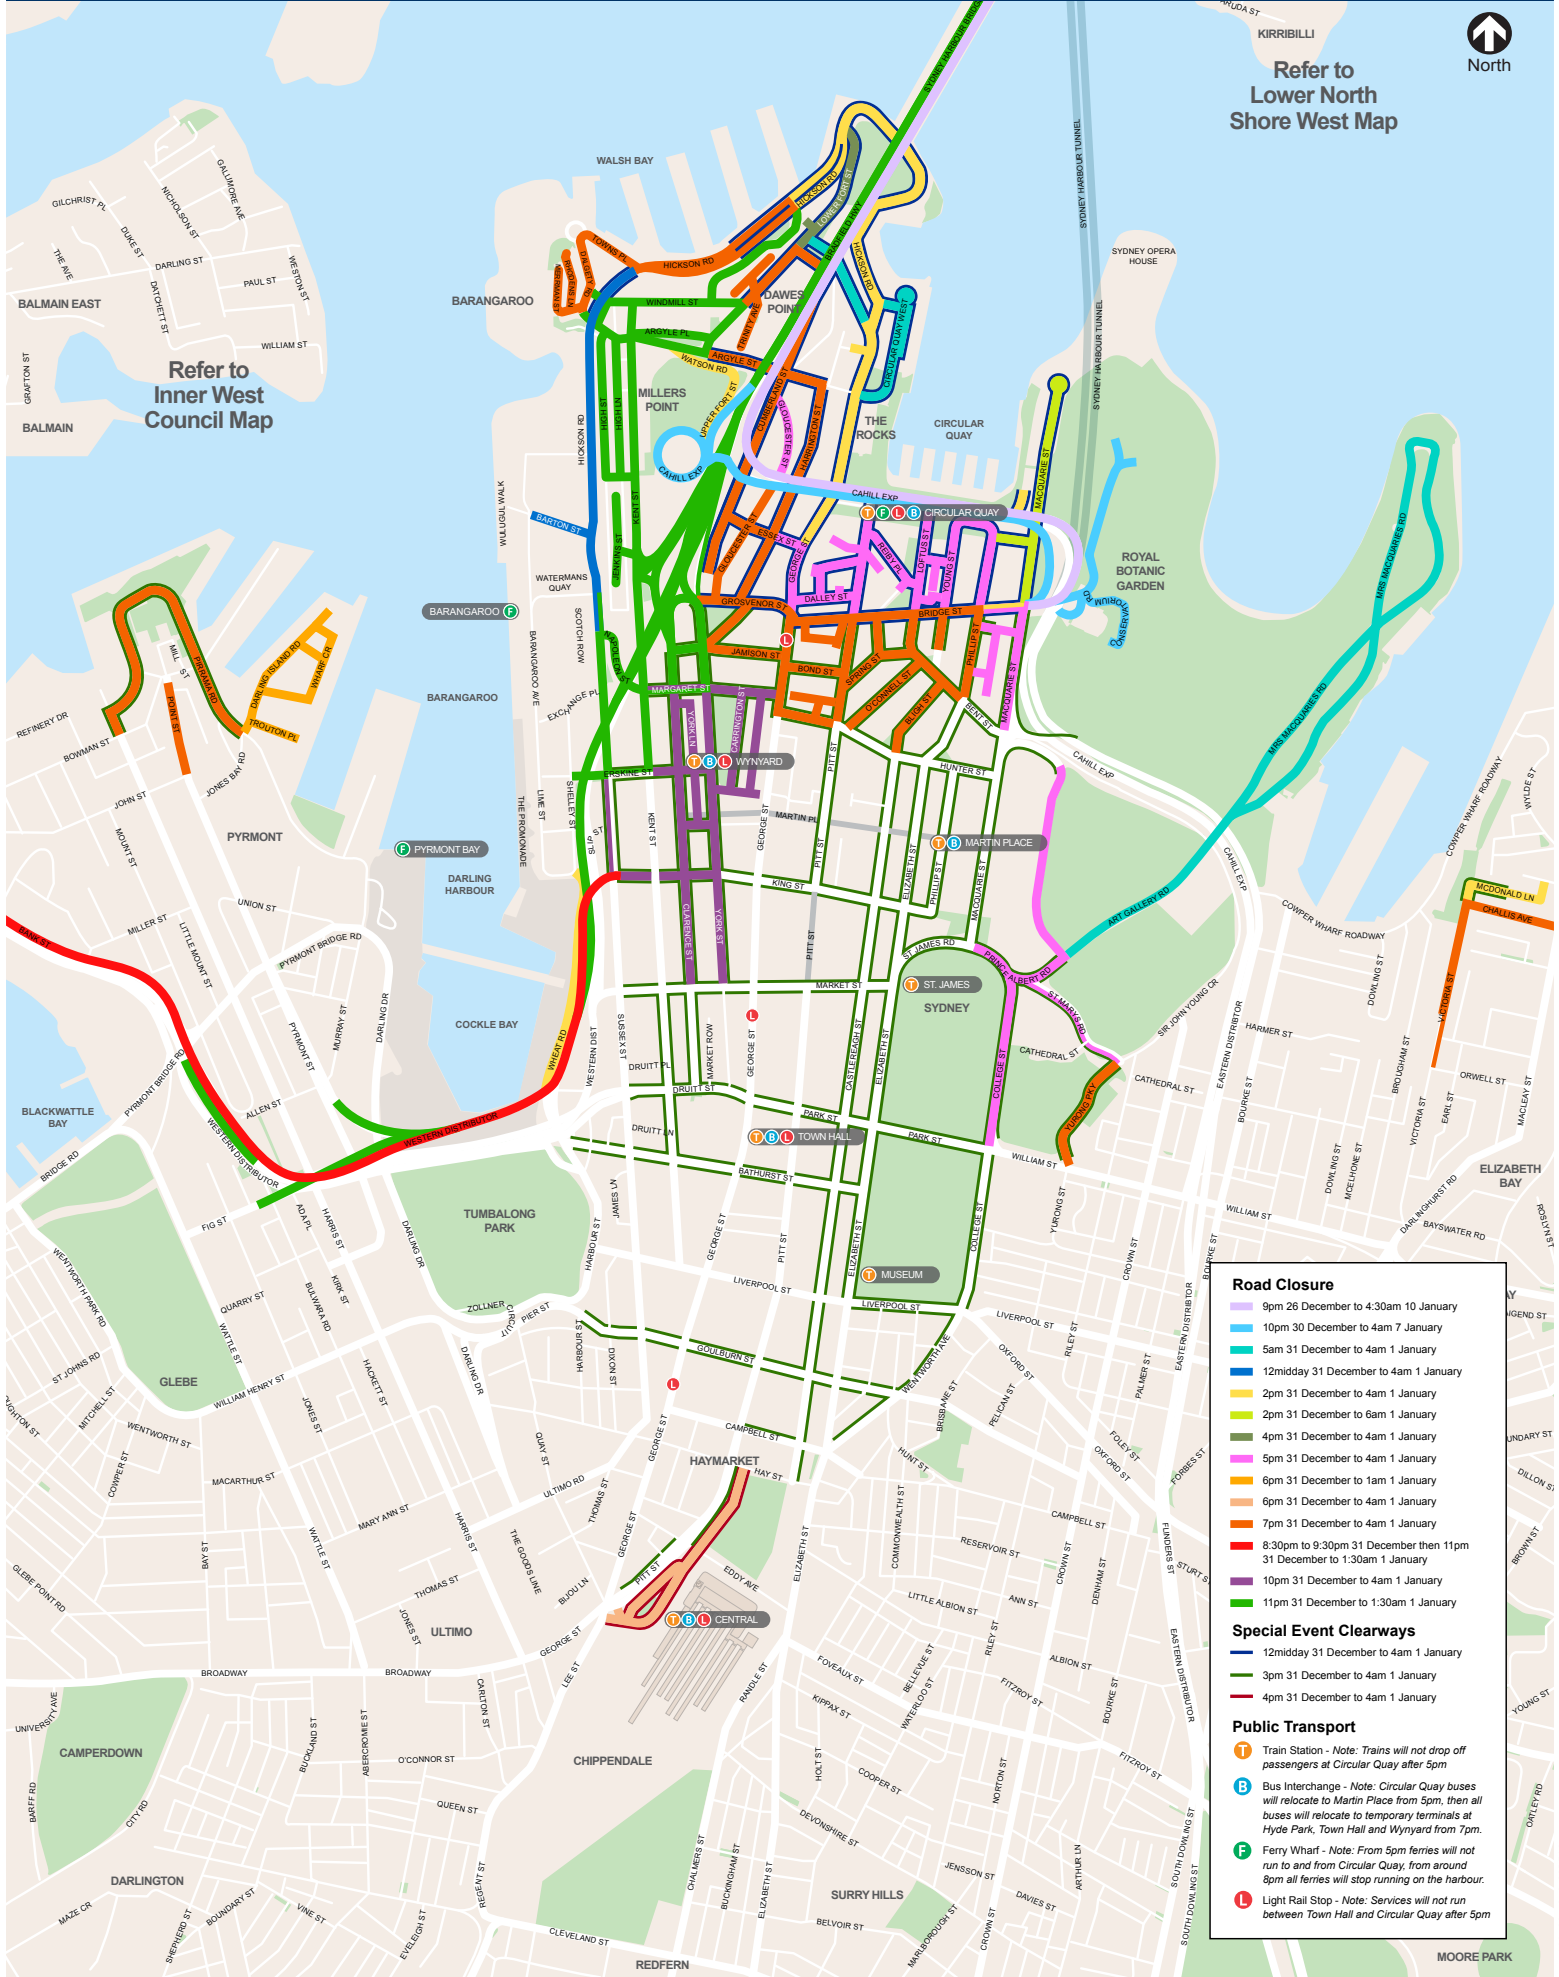

Refer to
Lower North
Shore West Map

Refer to
Inner West
Council Map

Road Closure

- 9pm 26 December to 4:30am 10 January
- 10pm 30 December to 4am 7 January
- 5am 31 December to 4am 1 January
- 12midday 31 December to 4am 1 January
- 2pm 31 December to 4am 1 January
- 2pm 31 December to 6am 1 January
- 4pm 31 December to 4am 1 January
- 5pm 31 December to 4am 1 January
- 6pm 31 December to 1am 1 January
- 6pm 31 December to 4am 1 January
- 7pm 31 December to 4am 1 January
- 8:30pm to 9:30pm 31 December then 11pm 31 December to 1:30am 1 January
- 10pm 31 December to 4am 1 January
- 11pm 31 December to 1:30am 1 January

Special Event Clearways

- 12midday 31 December to 4am 1 January
- 3pm 31 December to 4am 1 January
- 4pm 31 December to 4am 1 January

Public Transport

- T** Train Station - Note: Trains will not drop off passengers at Circular Quay after 5pm
- B** Bus Interchange - Note: Circular Quay buses will relocate to Martin Place from 5pm, then all buses will relocate to temporary terminals at Hyde Park, Town Hall and Wynyard from 7pm.
- F** Ferry Wharf - Note: From 5pm ferries will not run to and from Circular Quay, from around 8pm all ferries will stop running on the harbour.
- L** Light Rail Stop - Note: Services will not run between Town Hall and Circular Quay after 5pm