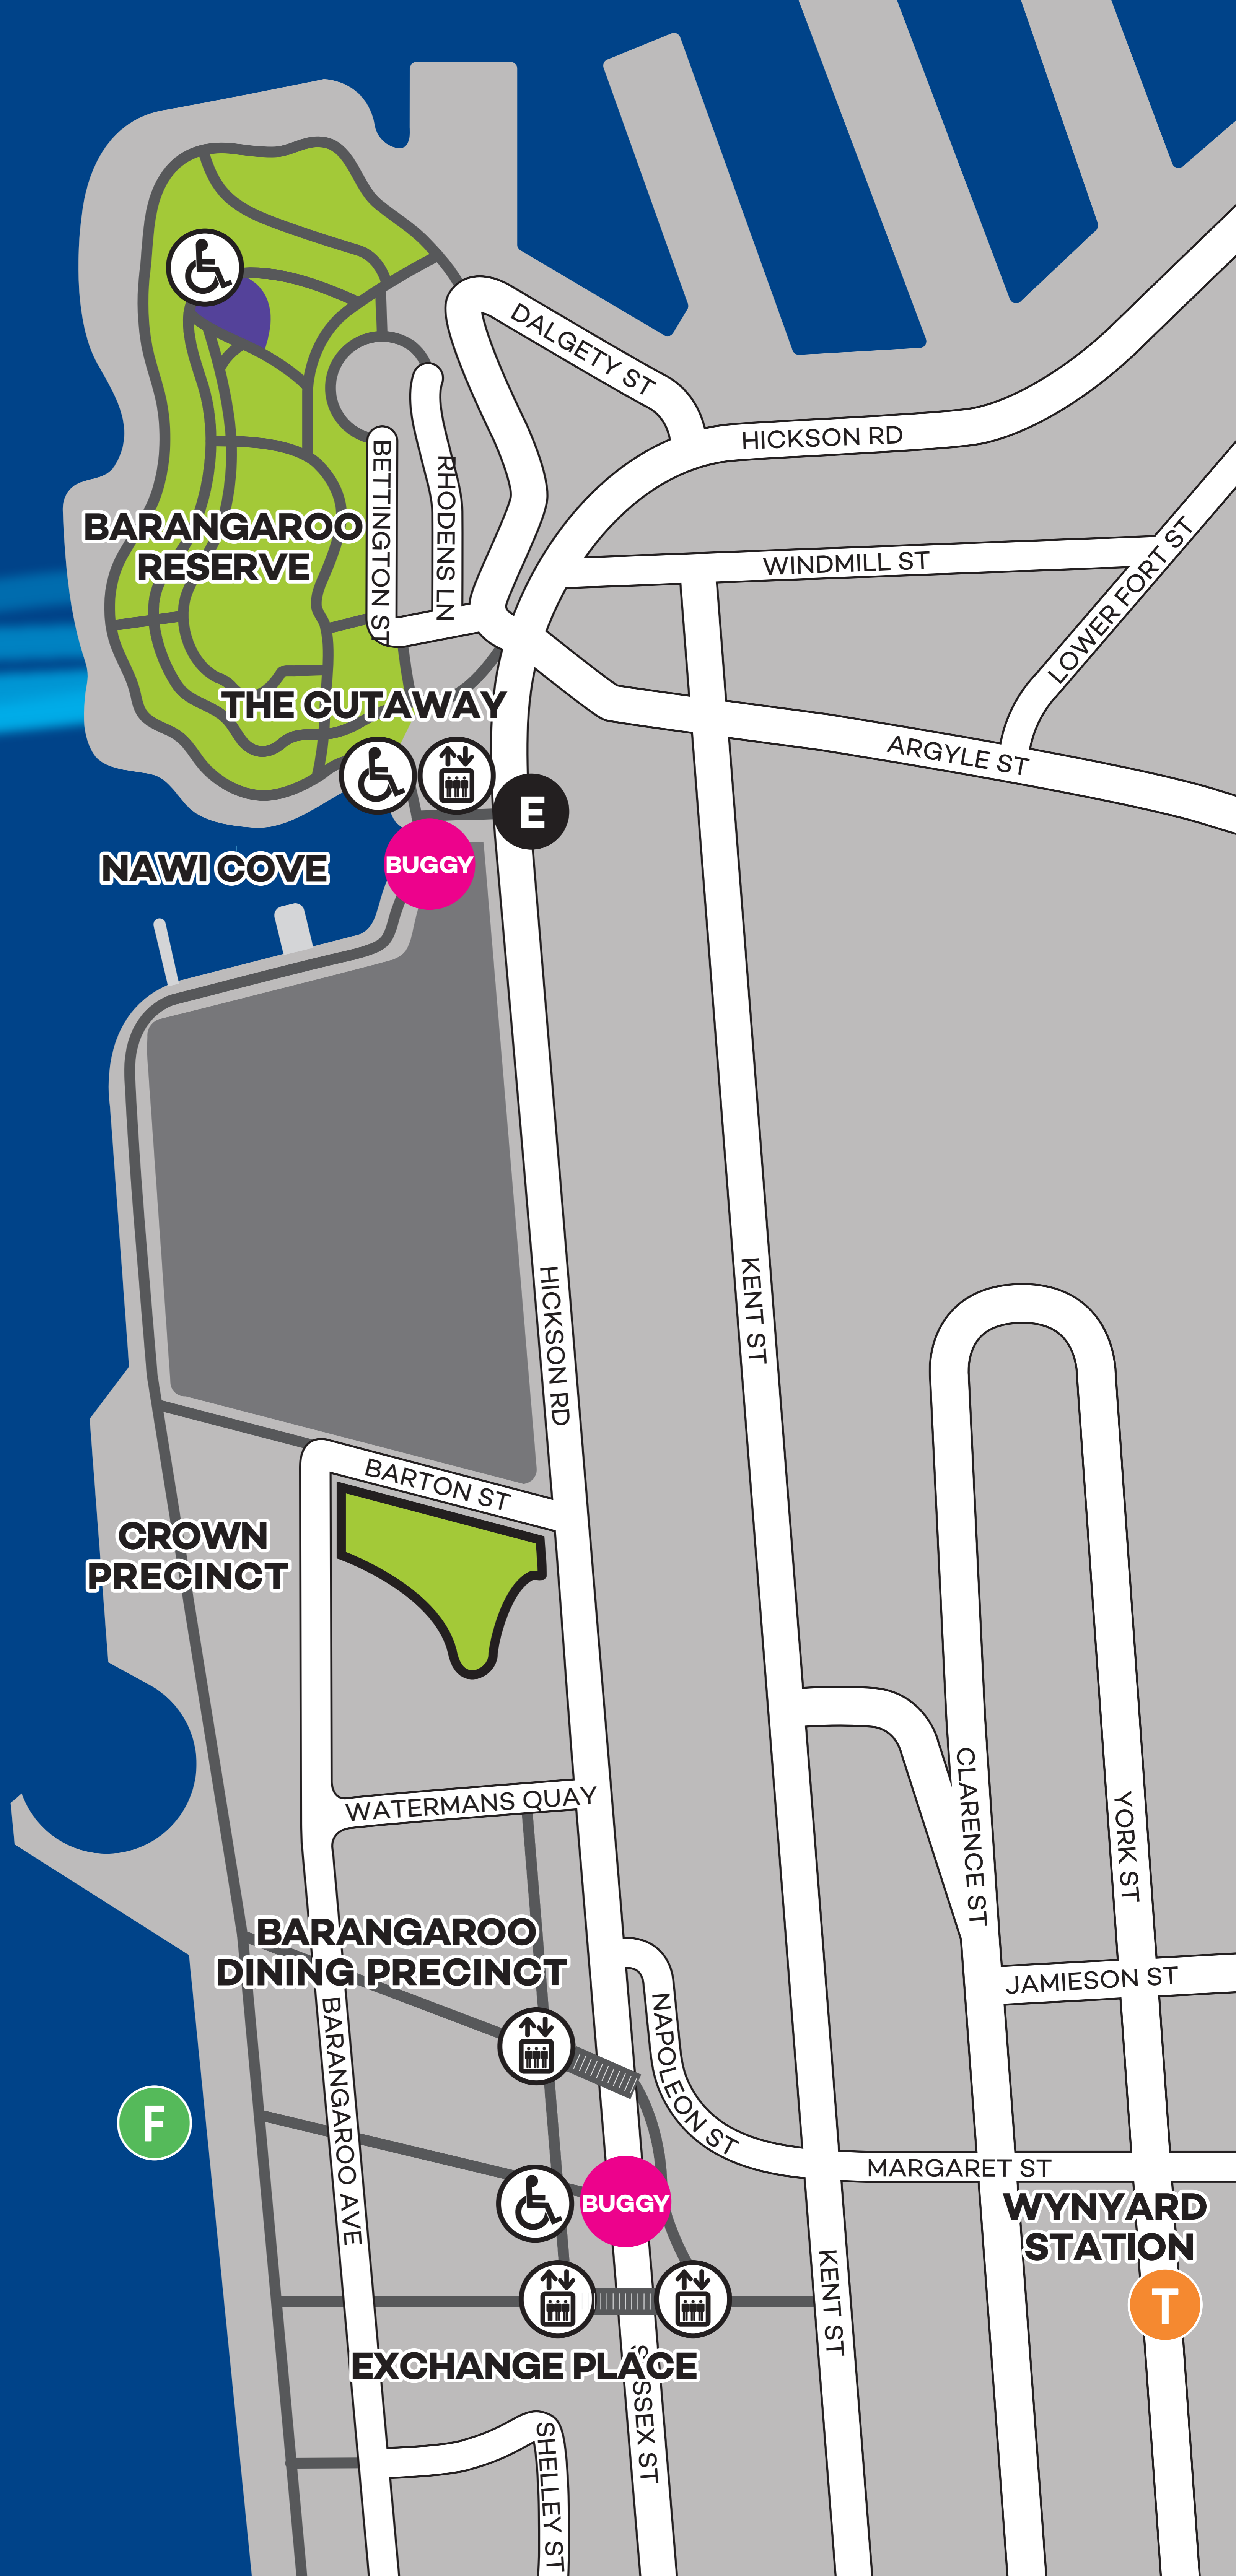

NYE2022

Barangaroo

ACCESSIBILITY MAP

E ENTRY

BUGGY BUGGY TRANSFER PICK UP
Exit on Napoleon Plaza (not Kent Street)

LIFT LIFT

WHEELCHAIR ACCESSIBLE TOILETS

PURPLE ACCESSIBLE VIEWING AREA
(Pre-booking required)

PEDESTRIAN PATHS PEDESTRIAN PATHS

PEDESTRIAN BRIDGE PEDESTRIAN BRIDGE

ROADS ROADS

F FERRY

T TRAIN STATION
Exit 4 – Barangaroo

DARLING
HARBOUR