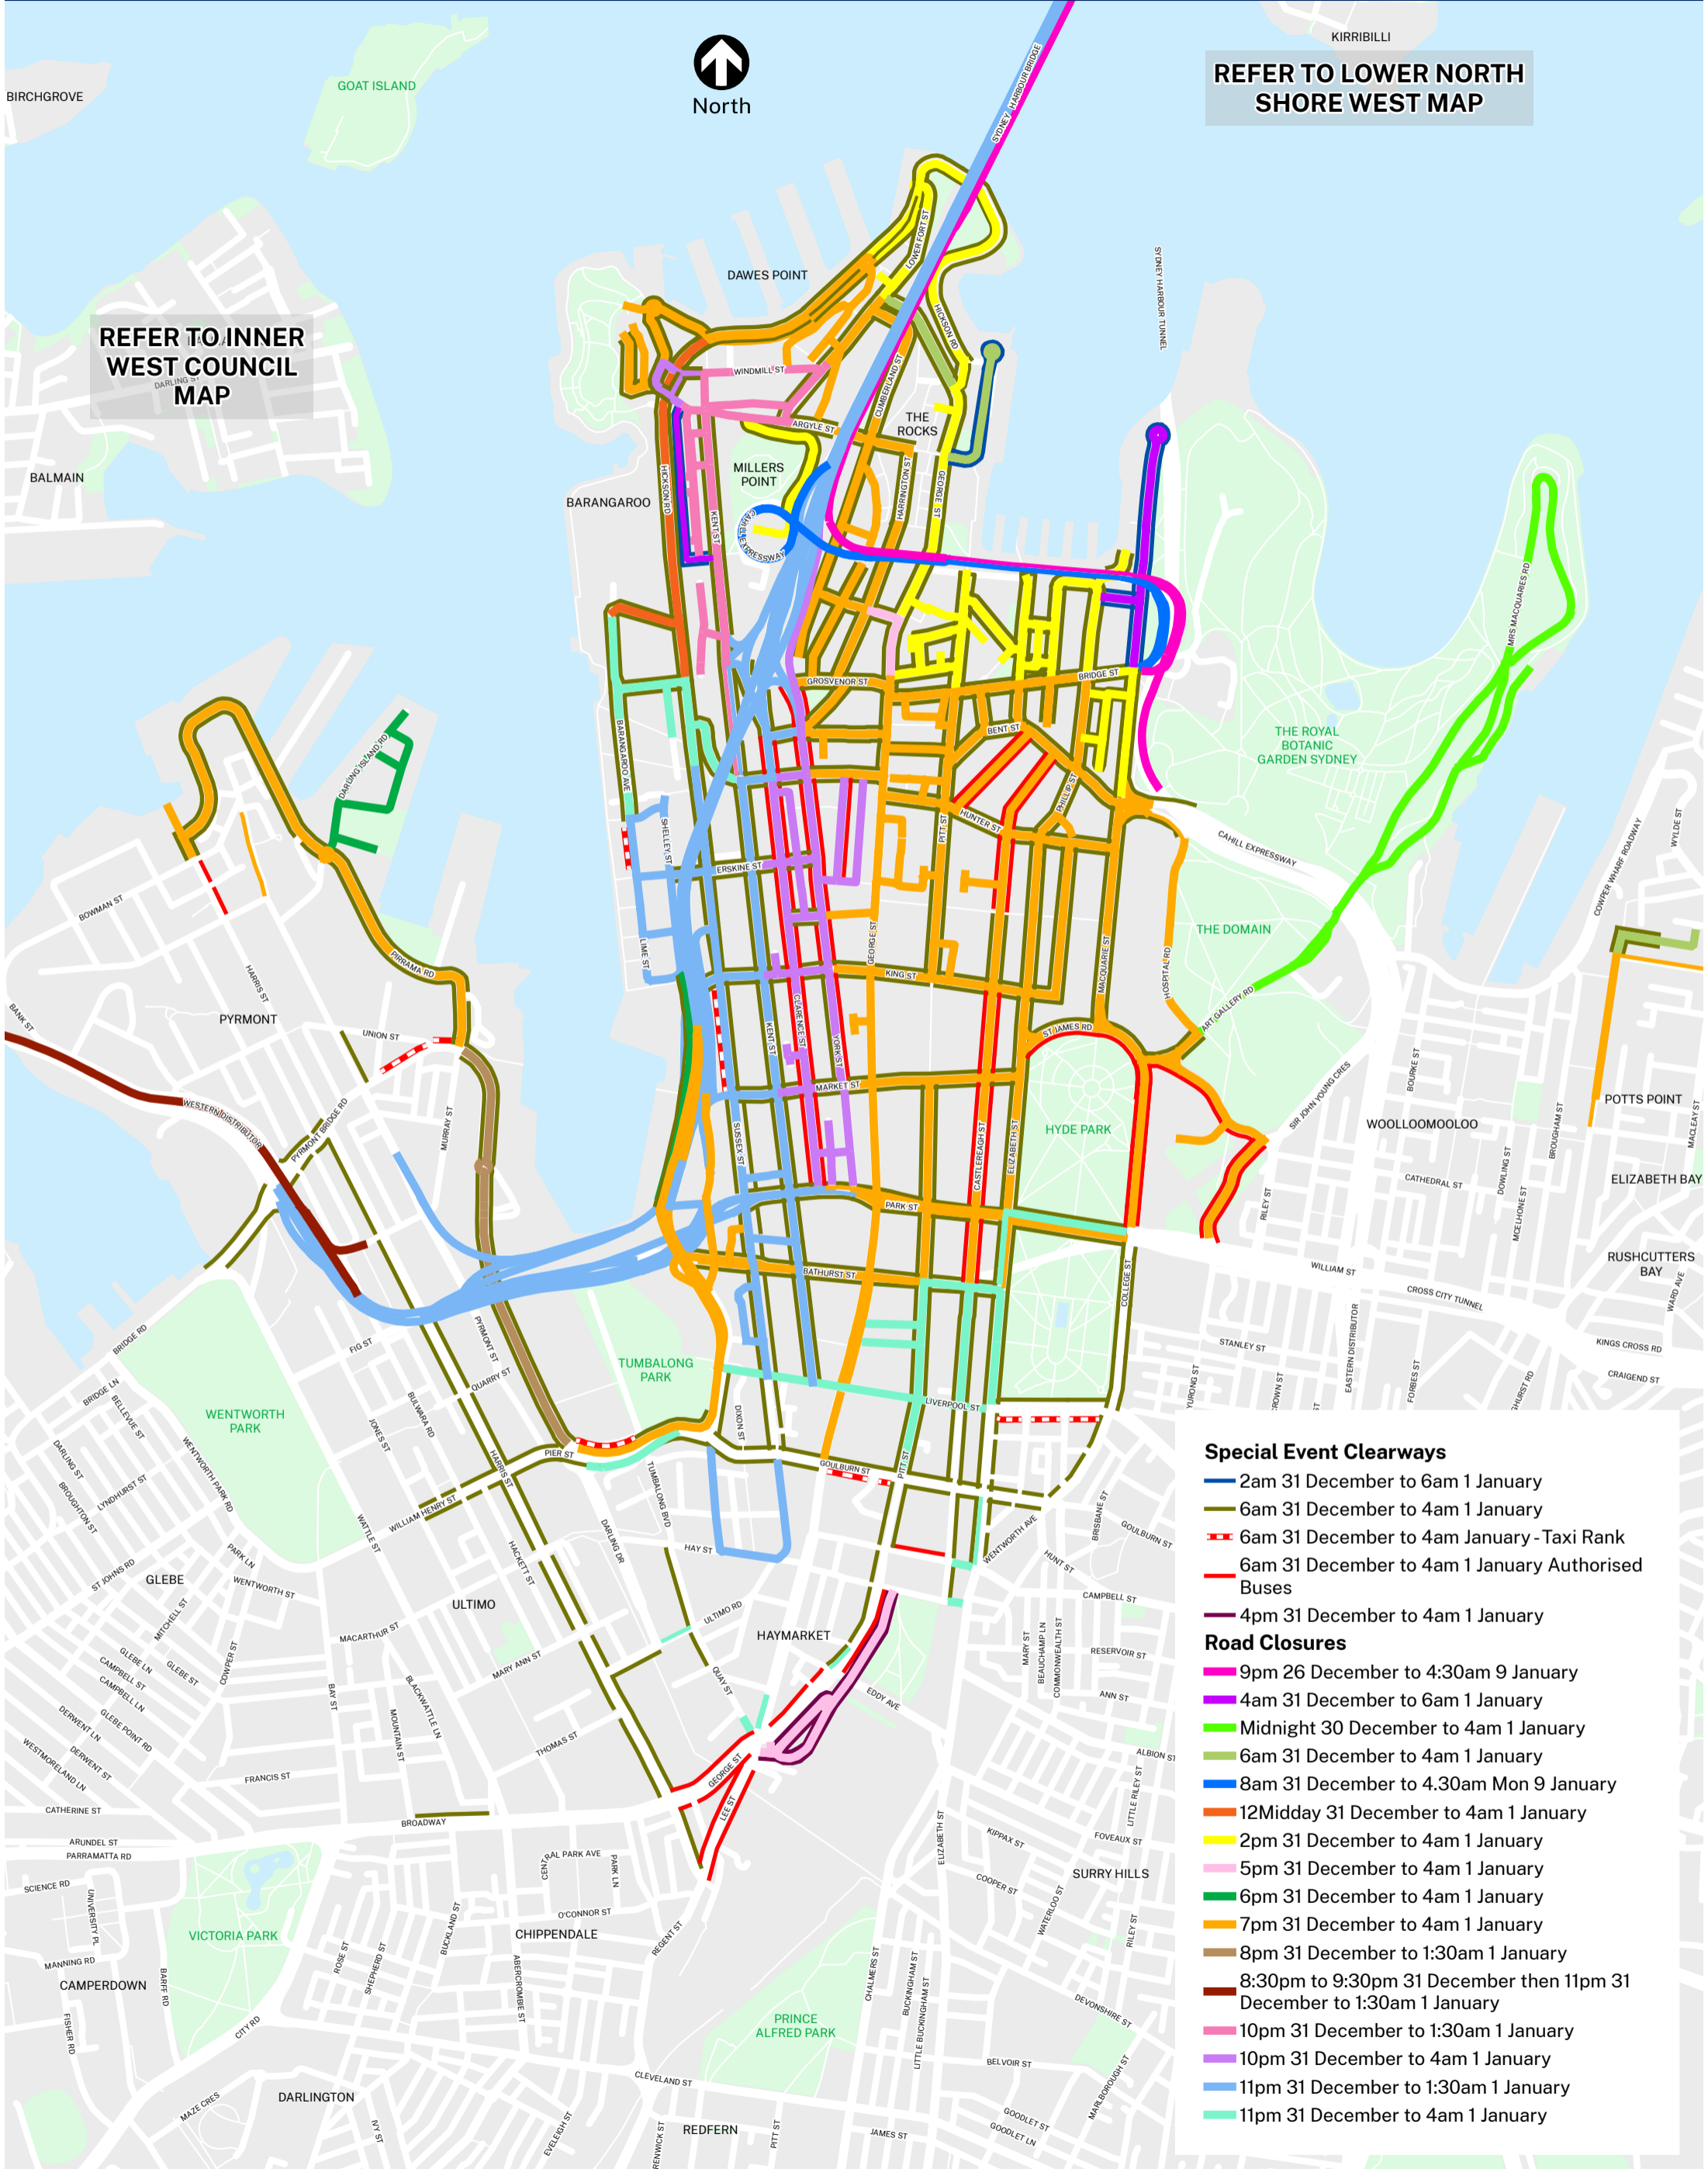

REFER TO LOWER NORTH SHORE WEST MAP

REFER TO INNER WEST COUNCIL MAP

### Special Event Clearways

- 2am 31 December to 6am 1 January
- 6am 31 December to 4am 1 January
- 6am 31 December to 4am January - Taxi Rank
- 6am 31 December to 4am 1 January Authorised Buses
- 4pm 31 December to 4am 1 January

### Road Closures

- 9pm 26 December to 4:30am 9 January
- 4am 31 December to 6am 1 January
- Midnight 30 December to 4am 1 January
- 6am 31 December to 4am 1 January
- 8am 31 December to 4.30am Mon 9 January
- 12Midday 31 December to 4am 1 January
- 2pm 31 December to 4am 1 January
- 5pm 31 December to 4am 1 January
- 6pm 31 December to 4am 1 January
- 7pm 31 December to 4am 1 January
- 8pm 31 December to 1:30am 1 January
- 8:30pm to 9:30pm 31 December then 11pm 31 December to 1:30am 1 January
- 10pm 31 December to 1:30am 1 January
- 10pm 31 December to 4am 1 January
- 11pm 31 December to 1:30am 1 January
- 11pm 31 December to 4am 1 January