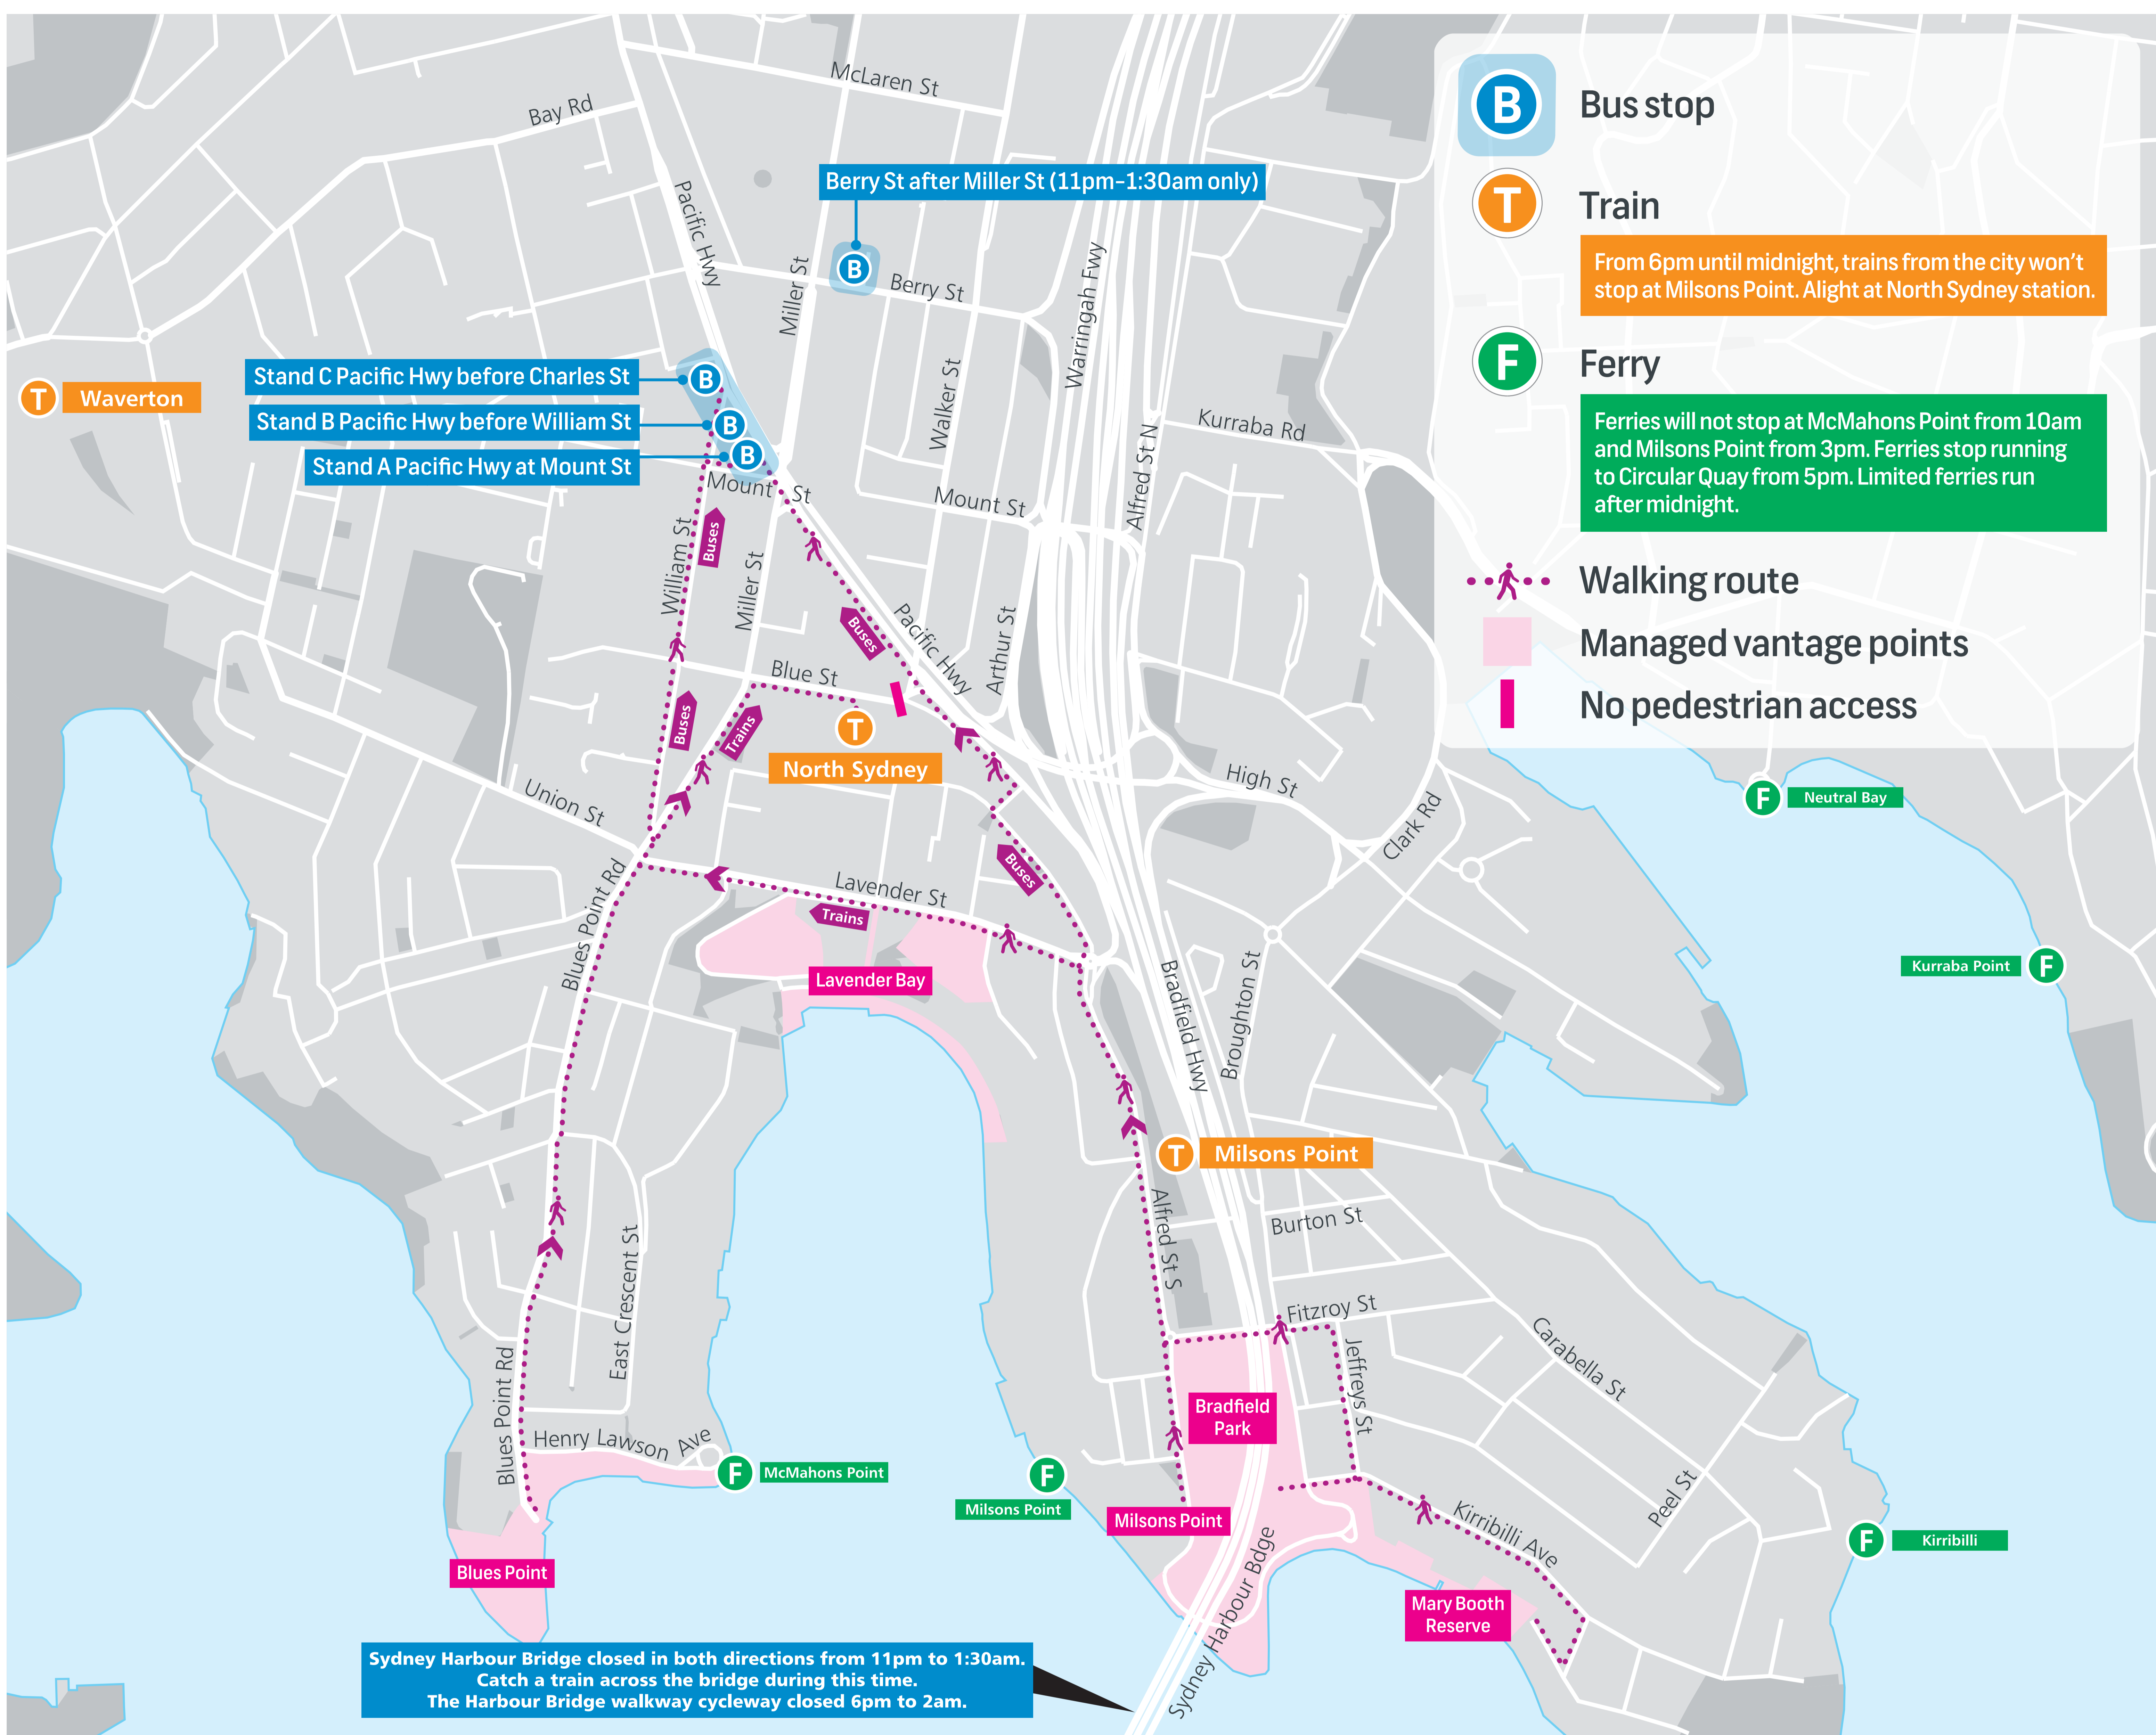

New Year's Eve

Getting home - North Sydney

Location	Services from 3pm
Stand A Pacific Hwy at Mount St	Mosman 11pm until 1:30am only: Balgowlah Shops, Cremorne, Crows Nest, Warringah Mall
Stand B Pacific Hwy before William St	Chatswood, East Lindfield, Lane Cove, Northbridge
Stand C Pacific Hwy before Charles St	Crows Nest, Epping, Gladesville, Lane Cove, Riverview
Berry St after Miller St (Stop ID 2060115)	11pm until 1:30am only: Mosman, Brookvale, Dee Why, Collaroy, Narrabeen, Mona Vale

For more information visit
transportnsw.info