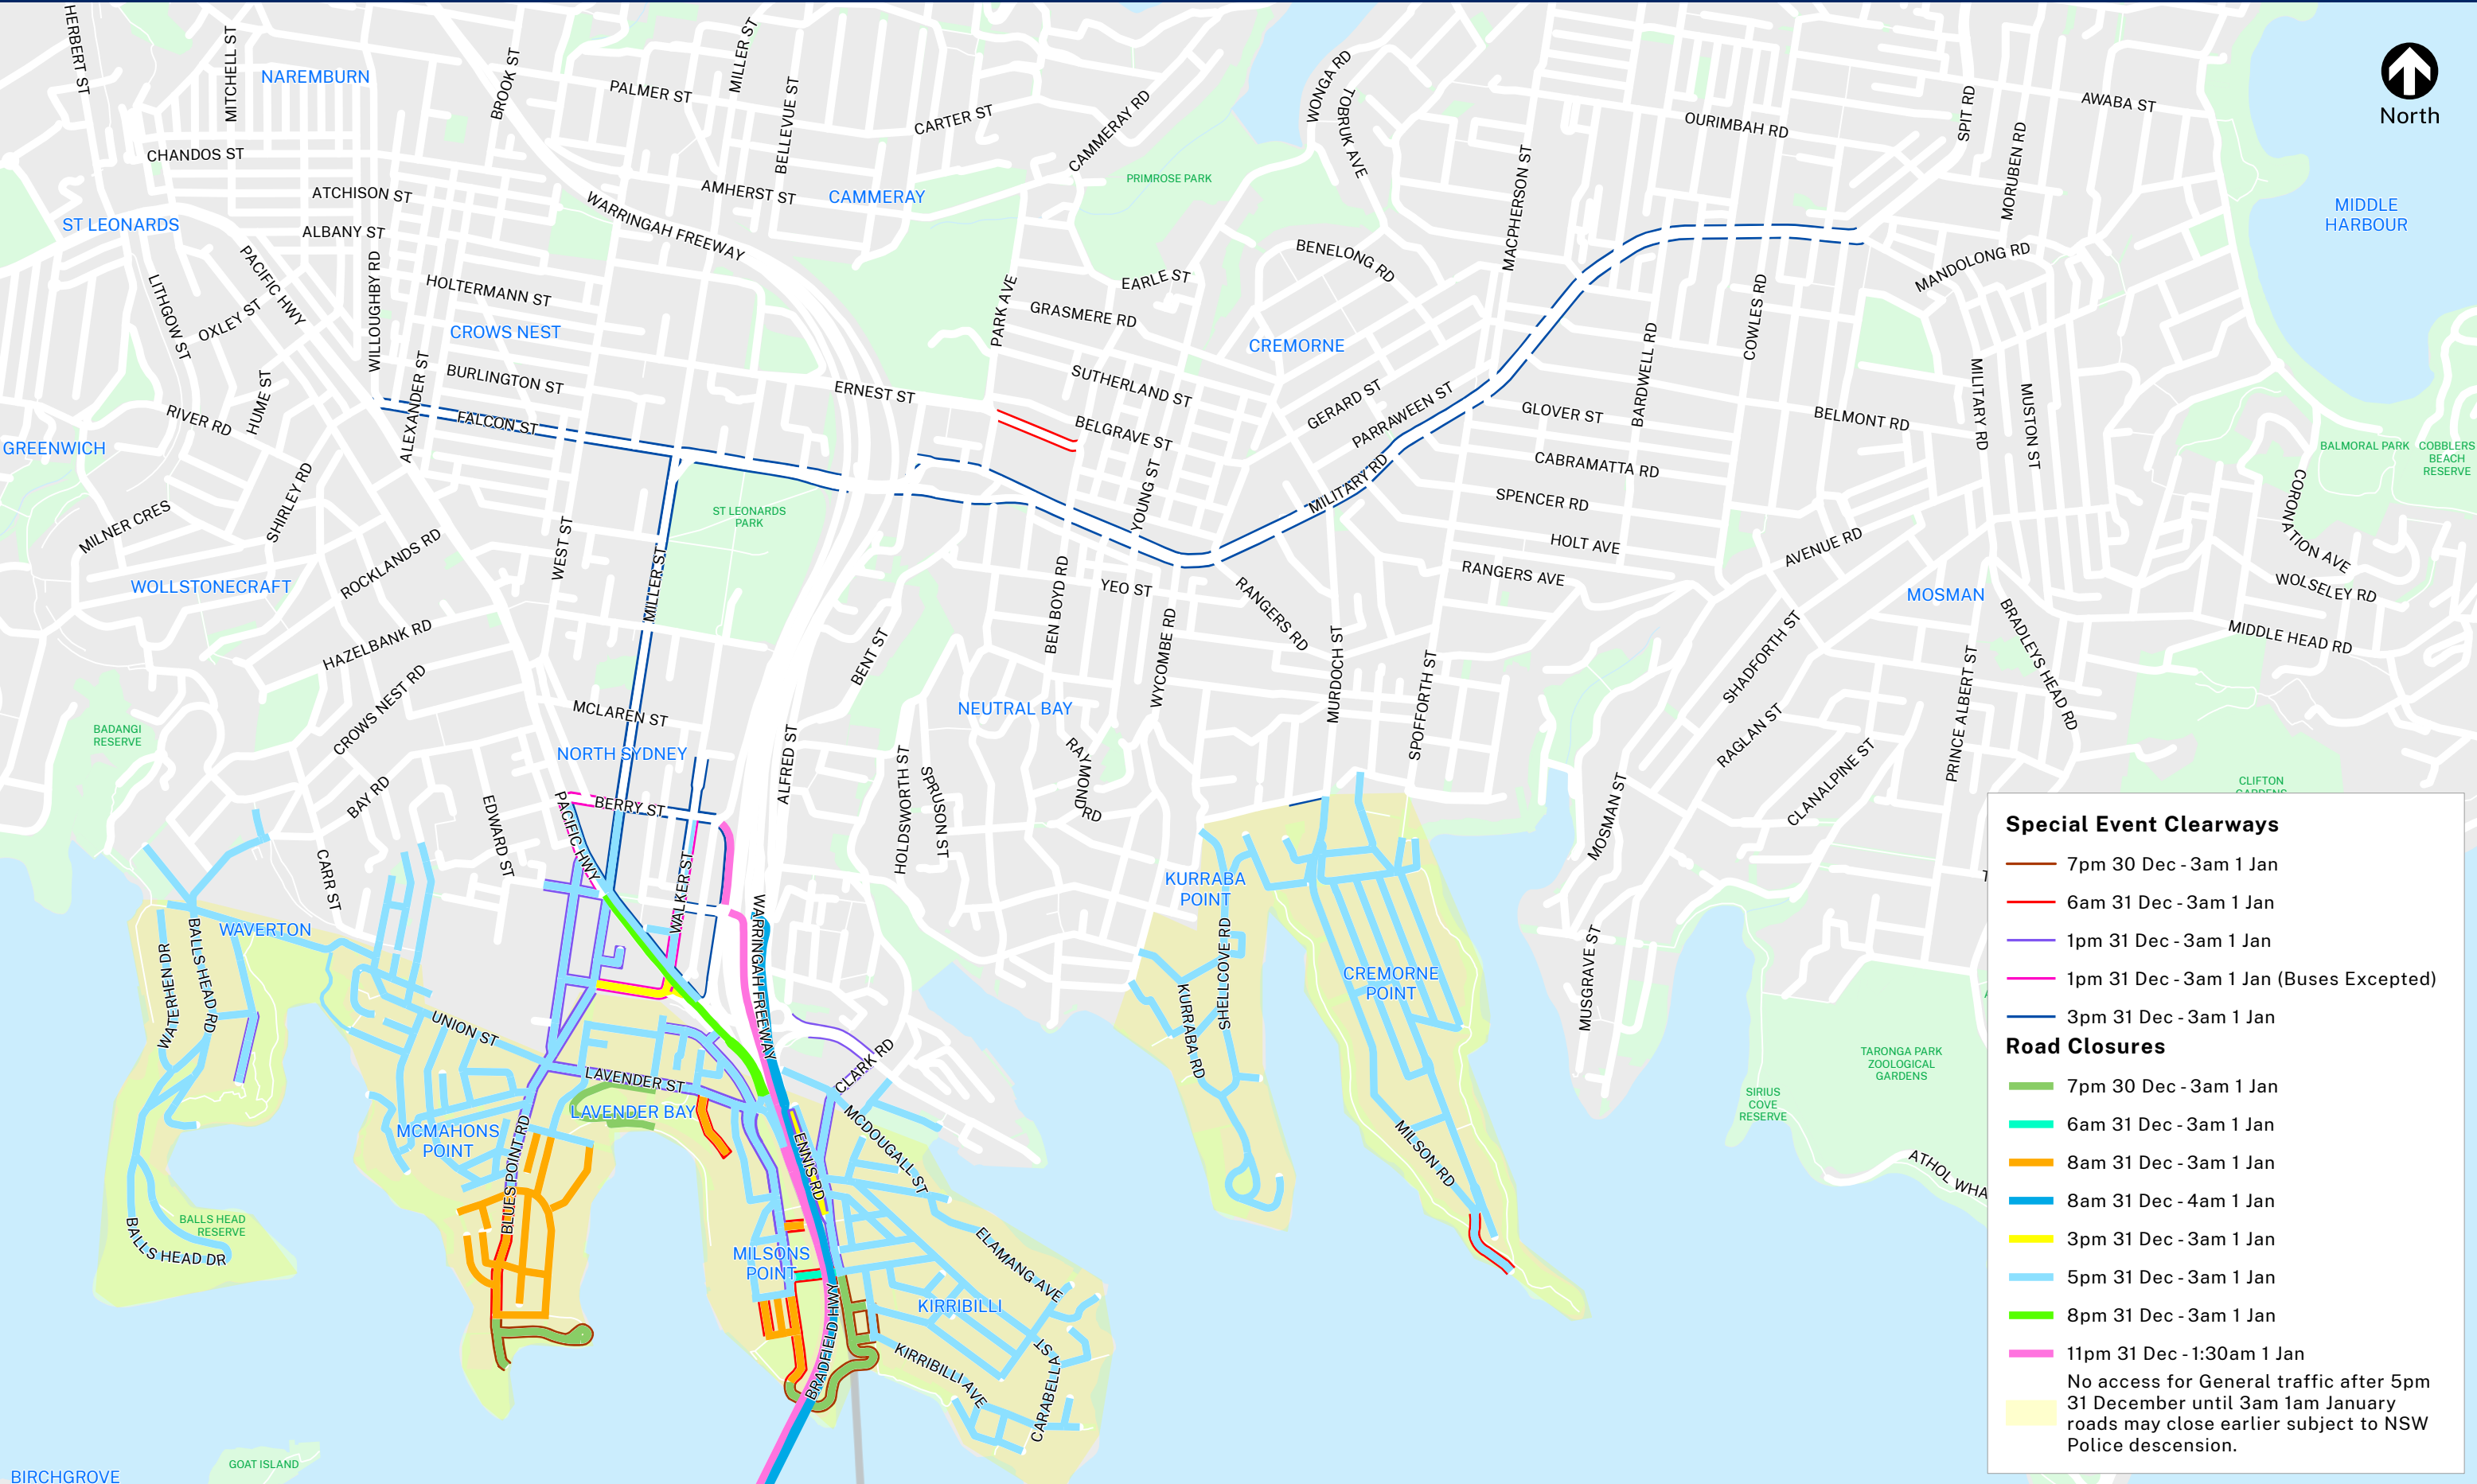

## Road Closures & Special Event Clearways

North

**Special Event Clearways**

- 7pm 30 Dec - 3am 1 Jan
- 6am 31 Dec - 3am 1 Jan
- 1pm 31 Dec - 3am 1 Jan
- 1pm 31 Dec - 3am 1 Jan (Buses Excepted)
- 3pm 31 Dec - 3am 1 Jan

**Road Closures**

- 7pm 30 Dec - 3am 1 Jan
- 6am 31 Dec - 3am 1 Jan
- 8am 31 Dec - 3am 1 Jan
- 8am 31 Dec - 4am 1 Jan
- 3pm 31 Dec - 3am 1 Jan
- 5pm 31 Dec - 3am 1 Jan
- 8pm 31 Dec - 3am 1 Jan
- 11pm 31 Dec - 1:30am 1 Jan

No access for General traffic after 5pm 31 December until 3am 1am January roads may close earlier subject to NSW Police descension.

Visit [liveltraffic.com](http://liveltraffic.com) for more details. Visit [transportnsw.info](http://transportnsw.info) to plan your trip.